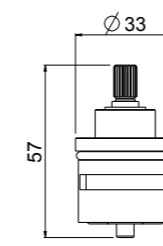

- Diverter cartridge 3-way
  with closure Ø 33

For concealed mixer code:
W5101; W5103; W5104; W5106;
W21231; W21251; W21261; W21802
W21839; W21859; W21869
W21431; W21351; W21361;
W21539; W21959; W21969

ART. ORIC048 € 91,00