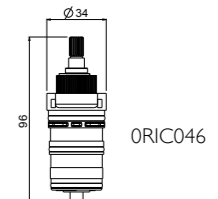

Thermostatic cartridge