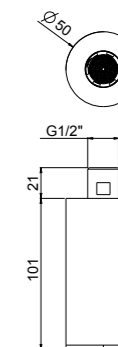

ILTONDO 10 CEILING-MOUNTED SHOWER HEAD

- Inspectable and serviceable
- Flow limiter 6 l/min at 3 bar
- H 100 mm ø50
- Ceiling installation inlets G 1/2"
- Anti-liming rain aerator, inspectable and removable
- Stainless steel