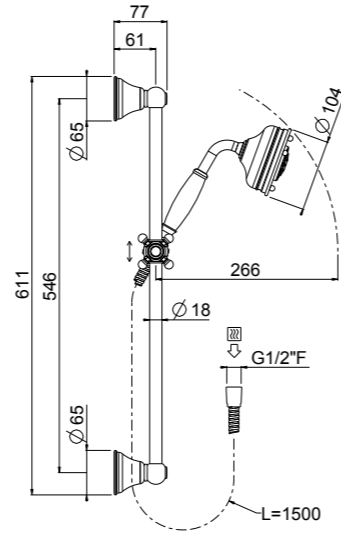

1. **Colonial H60**
2. Sliding rail
   - Ø 18 mm
   - Height 61 cm
   - Center distance 54.6 cm
   - Traditional brass shower
   - Stainless steel flexible hose 150 cm with double interlock
   - Chrome

AVAILABLE FINISHINGS
MODERN 3
CLASSIC 6
PVD 8

For finishing surcharge, see table on the inside cover of the catalogue