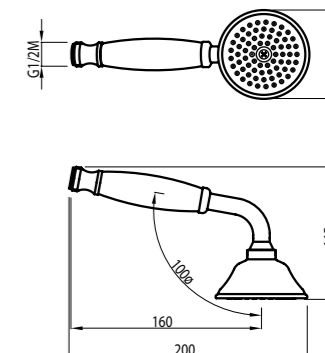

ART. 55305-CR in ABS € 18,00

Sirius

- Shower 5 jets in ABS
- Anti-liming
- Chrome

AVAILABLE FINISHINGS

-

ART. 48605-CR in ABS € 14,50

Ruby

- 1 jet shower in ABS
- Anti-liming
- Chrome

AVAILABLE FINISHINGS

-

ART. 52000/SC-CR handle in brass € 123,00

ART. 52200/SC-CR handle in resin € 115,00

Colonial 5

- Shower 5 jets in brass
- Anti-liming
- Inspectable and serviceable
- Chrome

AVAILABLE FINISHINGS

- MODERN 4
- CLASSIC 4
- PVD 3

For finishing surcharge, see table on the inside cover of the catalogue

ART. 45020/SC-CR handle in brass € 74,50

ART. 45220/SC-CR handle in resin € 67,50

Colonial

- 1 jet shower in brass
- Anti-liming
- Inspectable and serviceable
- Chrome

AVAILABLE FINISHINGS

- MODERN 4
- CLASSIC 4
- PVD 3

For finishing surcharge, see table on the inside cover of the catalogue

ART. 44020/SC-CR handle in brass € 52,00

ART. 44220/SC-CR handle in resin € 46,50

Old America

- 1 jet shower
- Anti-liming
- Inspectable and serviceable
- Chrome

AVAILABLE FINISHINGS

- MODERN 4
- CLASSIC 4
- PVD 3

For finishing surcharge, see table on the inside cover of the catalogue

ART. 43005-CR handle in brass € 34,50

ART. 43205-CR handle in resin € 32,00

Antica

- 1 jet shower
- Inspectable and serviceable
- Chrome

AVAILABLE FINISHINGS

- MODERN 4
- CLASSIC 4
- PVD 3

For finishing surcharge, see table on the inside cover of the catalogue