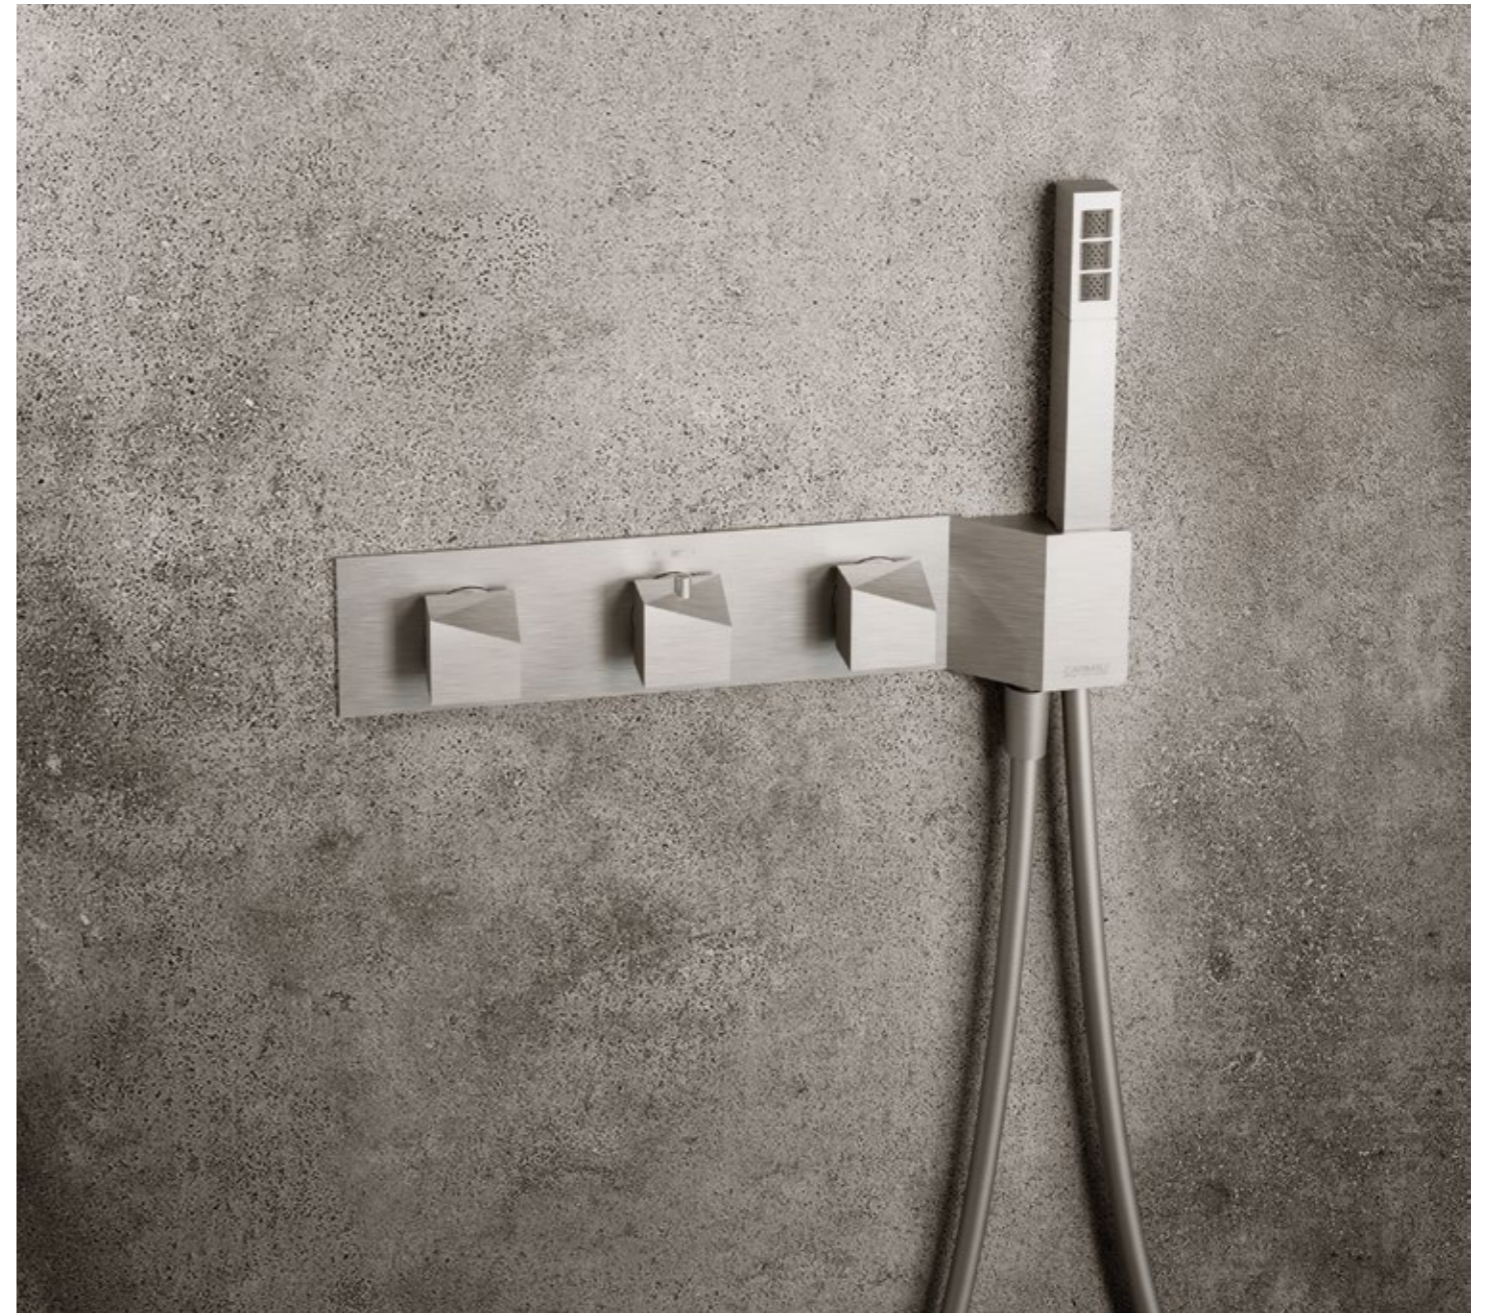

ART. 0-DSD3502EST-CR outer part € 563,00

Bidet mixer wall-mounted remote controls

- Spout center distance 69 mm
- Ceramic headworks 90°
- Inlets G 1/2"
- Connection flexible hose
- Without drain
- Concealed with protective cover²
- Chrome

ART. W2500 concealed part € 234,00

AVAILABLE FINISHINGS

MODERN	5
CLASSIC	5
PVD	5

0-DSD3502-CR¹ TOTAL € 797,00

For finishing surcharge, see table on the inside cover of the catalogue
1 Order outer part number + concealed part number
2 See details page 532

ART. 70320-CR brass € 55,50

ART. 70321-CR ABS € 37,00

PN

Pop-up drain

- Pop-up waste 1" 1/4
- Brass / ABS
- 2-in-1 system for washbasin with or without overflow
- Chrome

AVAILABLE FINISHINGS

MODERN	12
CLASSIC	11
PVD	2

For finishing surcharge, see table on the inside cover of the catalogue
PN See legend on page 10

ART. 0-DSD3501-CR complete article € 610,00

3-hole bidet mixer

- Spout center distance 69 mm
- Ceramic headworks 90°
- Connection flexible hoses
- Without drain
- Chrome

AVAILABLE FINISHINGS

MODERN	2
CLASSIC	1
PVD	9

For finishing surcharge, see table on the inside cover of the catalogue

ART. 70400-CR € 138,00

Minimal siphon

- Siphon 1" 1/4
- Brass
- Chrome

AVAILABLE FINISHINGS

MODERN	11
CLASSIC	10
PVD	10

For finishing surcharge, see table on the inside cover of the catalogue

BIDET CONVENTIONAL CARTRIDGE

ART. 0-DSD3701-CR complete article € 566,00

Bidet single-hole mixer

- Spout center distance 89 mm
- Single-control mixer
- Connection flexible hoses
- Without drain
- Chrome

AVAILABLE FINISHINGS

MODERN	2
CLASSIC	1
PVD	9

For finishing surcharge, see table on the inside cover of the catalogue

ART. 70600-CR € 119,00

Filter tap pair

- 2 filter taps
- Fitting G 1/2" x G 3/8"
- Brass
- Chrome

AVAILABLE FINISHINGS

MODERN	6
CLASSIC	6
PVD	5

For finishing surcharge, see table on the inside cover of the catalogue

DSide

SHOWER

1. **114** CONCEALED - THERMOSTATIC CARTRIDGE - G 1/2"
   117 CONCEALED - THERMOSTATIC CARTRIDGE - G 3/4"

BATHTUB

1. **120** BATHTUB DECK-MOUNTED - CERAMIC HEADWORKS
   121 CONCEALED - CONVENTIONAL CARTRIDGE
   121 FLOOR - CONVENTIONAL CARTRIDGE