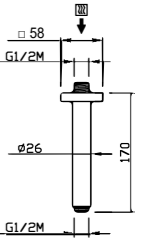

ART. 20126C60-CR center distance 60 cm € 81,00

Tondo

- Brass
- Ø 26
- Fitting G 1/2"
- Chrome

AVAILABLE FINISHINGS

- MODERN 2
- CLASSIC 2
- PVD 1

For finishing surcharge, see table on the inside cover of the catalogue
To match shower head, see page 344
See installation heights page. 561