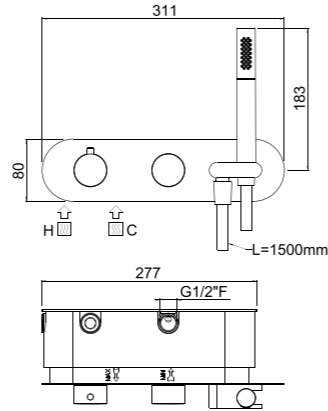

1. **Concealed shower mixer integrated duplex**
2. Thermostatic cartridge
   - Rotating diverter with 2 or 3 outlet closure
   - Stick single-function shower in brass³
   - Wall outlet with hand shower holder
   - PVC flexible hose 150 cm
   - Inlets G 1/2"
   - Concealed with protective cover⁴
   - Easy-grip kit included⁵
   - Chrome