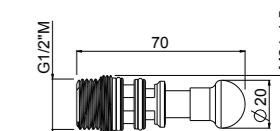

ART. 0RIC003-CR € 18,00

- Diverter with ball knob for Colonial columns