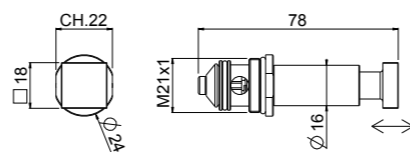

• Automatic diverter assembly with detent, for concealed single-control mixer articles W4701; W5701

ART. 0RIC095 € 39,00

• Easy mounting kit for 2-way high flow thermostatic mixer

ART. KIT00020 € 134,00

• Easy mounting kit for 3-way high flow thermostatic mixer

ART. KIT00030 € 153,00