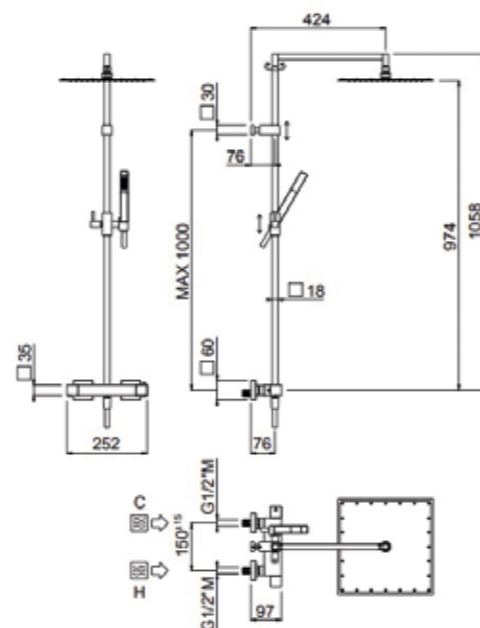

AVAILABLE FINISHINGS

- MODERN 4
- CLASSIC 6
- PVD 3

For finishing surcharge, see table on the inside cover of the catalogue
AVAILABLE KIT00014 = EXTENSION 16 CM € 49,00

SET ART	CARTRIDGE	SHOWER HEAD	DIMENSIONS	SHOWER	€
00-1202E-CR	THERMOSTATIC	INSPECTABLE STAINLESS STEEL MYSLIM	240X240	SQUARE BRASS	1.576,00
00-1203E-CR	THERMOSTATIC	INSPECTABLE STAINLESS STEEL MYSLIM	300X300	SQUARE BRASS	1.697,00
01-1202E-CR	MECHANICAL	INSPECTABLE STAINLESS STEEL MYSLIM	240X240	SQUARE BRASS	1.598,00
01-1203E-CR	MECHANICAL	INSPECTABLE STAINLESS STEEL MYSLIM	300X300	SQUARE BRASS	1.719,00