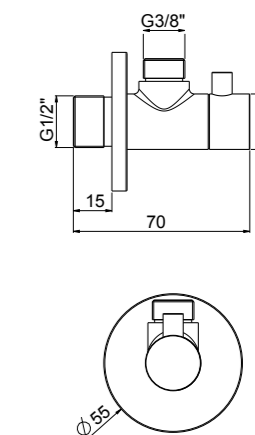

Filter tap pair

- 2 filter taps
- Fitting G 1/2" x G 3/8"
- Brushed stainless steel AISI 304