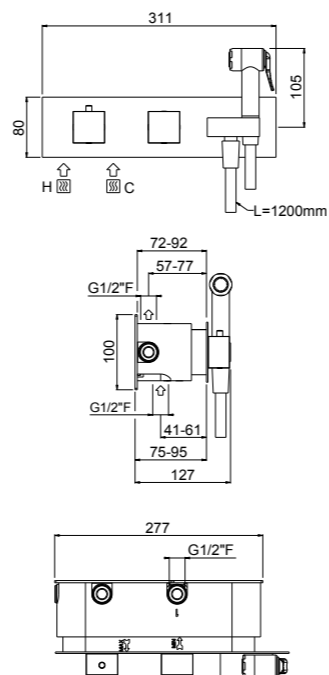

IlQuadro Thermostatic

- Thermostatic concealed 1-way mixer with holder and safety stop system ¹
- Brass push lever shower
- Interchangeable filter
- Integrated drip-less system
- PVC flexible hose 100 cm
- Chrome

AVAILABLE FINISHINGS

- MODERN 2
- CLASSIC 7
- PVD 4

For finishing surcharge, see table on the inside cover of the catalogue
¹ See details page 538

ART. 21505-CR Thermostatic brass handles € 260,00
ART. 21500-CR Thermostatic ABS handles € 200,00

ART. 21515-CR Mechanical brass handles € 264,00
ART. 21510-CR Mechanical ABS handles € 212,00