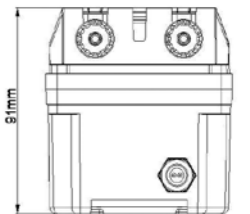

ART. 0A110E	Eucalyptus	€ 208,00
ART. 0A110M	Maracuja	€ 208,00
ART. 0A110A	Orange	€ 208,00
ART. 0A110MF	Cold Mint	€ 208,00

Essences tank 5 l

- Eucalyptus
- Maracuja
- Orange
- Cold Mint