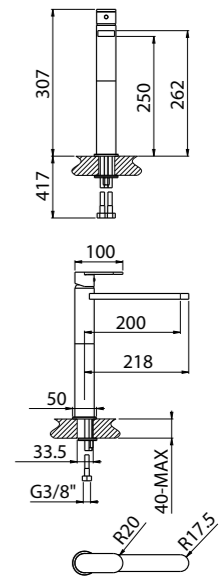

ART. 0-SPZ2700EST-CR outer part 1-way € 53,00

PN

Single-control mixer
1 outlet

- Wall-mounted remote control
- To pair with wall-mounted spout
- Conventional cartridge
- Inlets G 1/2"
- Chrome

ART. W4700 Concealed part 1-way € 78,00

PN

AVAILABLE FINISHINGS

MODERN	13
CLASSIC	12
PVD	11

0-SPZ2700-CR¹ 1-way TOTAL € 131,00

For finishing surcharge, see table on the inside cover of the catalogue
1 Order outer part number + concealed part number
PN See legend on page 10

ART. 0-SPZ1701-CR complete article € 314,00

PN

Single-control tall washbasin mixer

- Spout centre distance 200 mm
- Conventional cartridge
- Connection hoses
- Without drain
- Chrome

AVAILABLE FINISHINGS

MODERN	2
CLASSIC	1
PVD	4

For finishing surcharge, see table on the inside cover of the catalogue
PN See legend on page 10

ART. 0-SPZ2900-CR centre distance 161 mm € 147,00

ART. 0-SPZ2901-CR centre distance 211 mm € 185,00

PN

Wall-mounted washbasin/bathtub spout

- Spout centre distance 161 mm
- Inlet G 1/2"
- To pair with mixer
- Chrome

Wall-mounted washbasin/bathtub spout XL

- Spout centre distance 211 mm
- Inlet G 1/2"
- To pair with mixer
- Chrome

AVAILABLE FINISHINGS

MODERN	2
CLASSIC	1
PVD	4

For finishing surcharge, see table on the inside cover of the catalogue
PN See legend on page 10

ART. 0-SPZ0701-CR complete article € 216,00

PN

Single-control washbasin mixer

- Spout centre distance 122 mm
- Conventional cartridge
- Connection hoses
- Without drain
- Chrome

AVAILABLE FINISHINGS

MODERN	2
CLASSIC	1
PVD	4

For finishing surcharge, see table on the inside cover of the catalogue
PN See legend on page 10