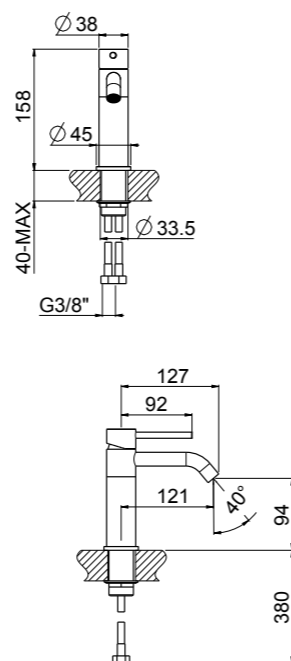

Bidet mixer

- Spout center distance 96 mm
- Conventional cartridge
- Connection flexible hoses
- Without drain
- Brushed stainless steel AISI316L

ART. 70320X € 52,00

PN

Bidet mixer

- Pop-up waste 1" 1/4
- Brushed stainless steel AISI 304
- 2-in-1 system for washbasin with or without overflow