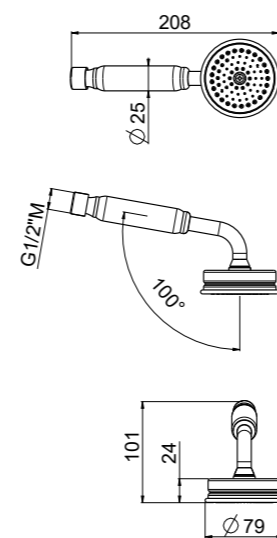

Colonial 2.0

- 1 jet shower in brass
- Anti-liming
- Inspectable and serviceable
- Chrome

AVAILABLE FINISHINGS

- MODERN 4
- CLASSIC 4
- PVD 3

For finishing surcharge, see table on the inside cover of the catalogue