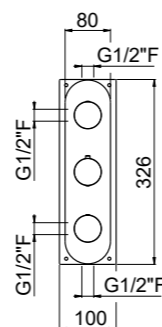

AVAILABLE FINISHINGS

1. MODERN 5
   CLASSIC 5
   PVD 1

For finishing surcharge, see table on the inside cover of the catalogue
Photo matt brushed nickel finishing
1 See installation heights, flow rate and spare parts table page 566
2 Order outer part number + concealed part number
3 See details page 530
Neutral standard jet serigraph. For additional serigraph with icons, specify jet outlets (see page 573) and connection sequence when ordering.

0-SCL4108-CR² 4-way TOTAL € 1.155,00
0-SCL4109-CR² 5-way TOTAL € 1.193,00
0-SCL4110-CR² 6-way TOTAL € 1.225,00

ART. 0-SCL4108EST/O-CR outer part 4-way € 611,00
ART. 0-SCL4109EST/O-CR outer part 5-way € 611,00
ART. 0-SCL4110EST/O-CR outer part 6-way € 611,00