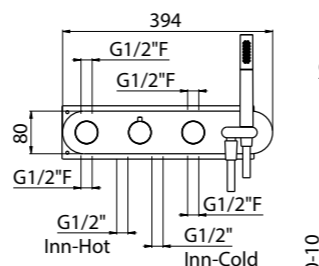

Integrated duplex concealed shower mixer

- Thermostatic cartridge
- Rotating diverter with 4, 5 or 6 outlet closure
- Stick single-function shower in brass³
- Wall outlet with hand shower holder
- PVC flexible hose 150 cm
- Inlets G 1/2"
- Concealed with protective cover⁴
- Easy-grip kit included⁵
- Chrome