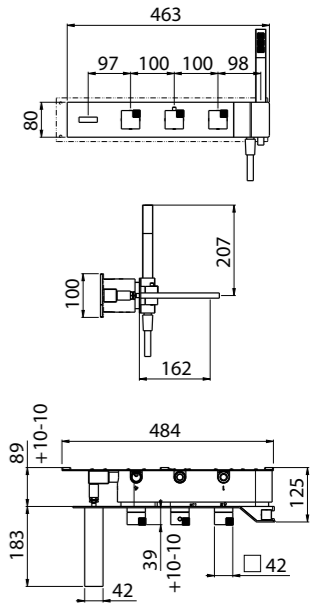

1. **Concealed bathtub mixer**
2. Spout center distance 162 mm
   - Ceramic headworks 90°
   - Rotating diverter with 2 or 3 outlet closure
   - Single-function shower Square in brass
   - Wall outlet with hand shower holder
   - PVC flexible hose 150 cm
   - Inlets G 1/2"
   - Concealed with protective cover ³
   - Chrome