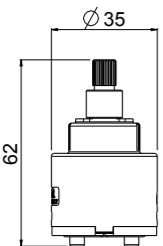

- Progressive cartridge with closure Ø 35

For concealed mixer code:
W21719; W21729
For articles code:
197xx; 1971x/C-120;

ART. ORIC049 € 32,50