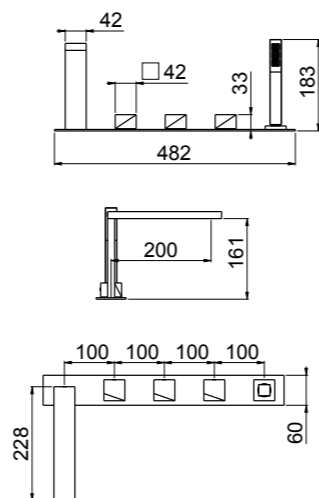

0-DSD4004-CR³ 5-way TOTAL € 1.686,00

ART. 0-DSD6501-CR¹ complete article 2-way € 1.527,00

- 5-hole bathtub deck-mounted mixer**
- Spout center distance 200 mm
 - Ceramic headworks 90°
 - Rotating diverter with 2 outlet closure
 - Single-function shower Square in brass
 - NYLON flexible hose grey 150 cm
 - Inlets G 1/2"
 - Connection flexible hoses
 - Chrome