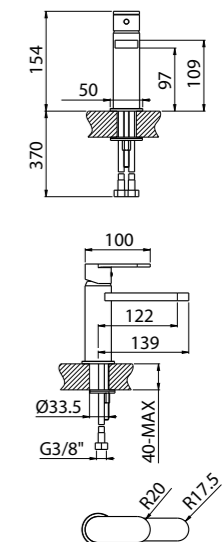

AVAILABLE FINISHINGS

MODERN	2
CLASSIC	1
PVD	4

For finishing surcharge, see table on the inside cover of the catalogue
PN See legend on page 10