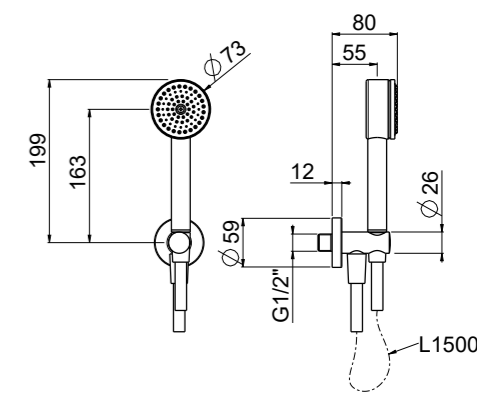

Still-Oh

- 1 jet, anti-liming, inspectable and serviceable, brass
- Wall outlet with holder
- Fitting G 1/2"
- PVC flexible hose 150 cm double anti-torsion
- Chrome

AVAILABLE FINISHINGS

- MODERN 8
- CLASSIC 8
- PVD 6

For finishing surcharge, see table on the inside cover of the catalogue

Square

- Single-function, anti-liming, inspectable and serviceable brass or ABS
- Wall outlet with holder
- Fitting G 1/2"
- PVC flexible hose 150 cm double anti-torsion
- Chrome