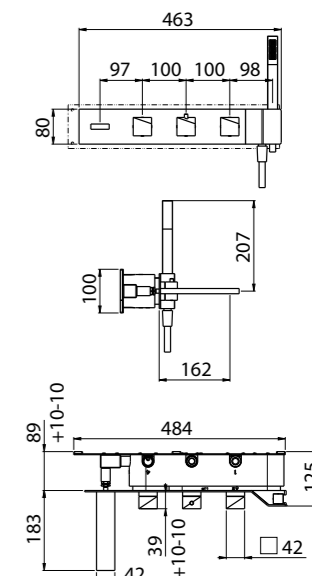

1. **Concealed bathtub mixer**
2. Spout center distance 162 mm
   - Ceramic headworks 90°
   - Rotating diverter with 2 or 3 outlet closure
   - Single-function shower Square in brass
   - Wall outlet with hand shower holder
   - PVC flexible hose 150 cm
   - Inlets G 1/2"
   - Concealed with protective cover³
   - Chrome