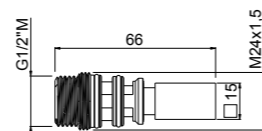

ART. KIT00017 cm 50 € 138,50

- 50 cm extension for columns Rigoletto Telescopic Ø24