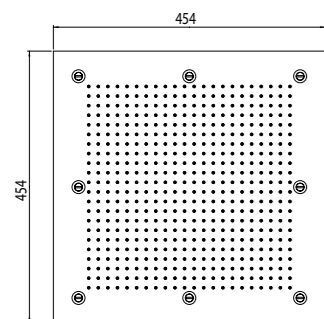

Features:

- Rain with 242 nozzles

AVAILABLE FINISHINGS

MODERN	1
CLASSIC	1
PVD	1

Warning! Finishes CRNE not feasible

ART	CHROMOTHERAPY	ATOMIZERS	WATER-FALLS	No. WAYS	€
23080X-CRX				1	857,00

For finishing surcharge, see table on the inside cover of the catalogue
See installation heights page 556
1 See details page 540
2 See details page 542
3 See details page 541
4 See details page 542