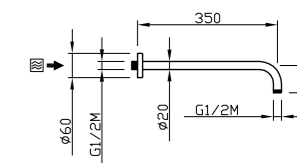

ART. 20126C15/A-CR center distance 15 cm € 41,50
ART. 20126C30/A-CR center distance 30 cm € 54,00
ART. 20126C60/A-CR center distance 60 cm € 81,00

1. **Tondo Colonial**
2. Brass
   - Ø 26
   - Fitting G 1/2" M
   - Chrome plated

AVAILABLE FINISHINGS
MODERN 3
CLASSIC 3
PVD 2

For finishing surcharge, see table on the inside cover of the catalogue
To match shower head, see page 362
See installation heights page 560

ART. 20026U35-CR center distance 40 cm € 98,00

1. **Uncino**
2. Brass
   - Ø 26
   - Fitting G 1/2" M
   - Chrome plated

AVAILABLE FINISHINGS
MODERN 3
CLASSIC 3
PVD 2

For finishing surcharge, see table on the inside cover of the catalogue
To match shower head, see page 362
See installation heights page 560

ART. 20026C30/A-CR center distance 30 cm € 60,00
ART. 20026C35/A-CR center distance 35 cm € 64,50
ART. 20026C40/A-CR center distance 40 cm € 75,00

1. **Tondo XL Colonial**
2. Brass
   - Ø 26
   - Fitting G 1/2" M
   - Chrome plated

AVAILABLE FINISHINGS
MODERN 3
CLASSIC 3
PVD 2

For finishing surcharge, see table on the inside cover of the catalogue
To match shower head, see page 362
See installation heights page 560

ART. 20020C30/A-CR center distance 30 cm € 46,50
ART. 20020C35/A-CR center distance 35 cm € 50,00
ART. 20020C40/A-CR center distance 40 cm € 58,00

1. **Tondo S Colonial**
2. Brass
   - Ø 20
   - Fitting G 1/2" M
   - Chrome plated

AVAILABLE FINISHINGS
MODERN 3
CLASSIC 3
PVD 2

For finishing surcharge, see table on the inside cover of the catalogue
To match shower head, see page 362
See installation heights page 560

ART. 20090C15/A-CR center distance 15 cm € 32,50
ART. 20090C20/A-CR center distance 20 cm € 33,50

1. **45° Colonial**
2. Brass
   - Ø 20
   - Fitting G 1/2" M
   - Chrome plated

AVAILABLE FINISHINGS
MODERN 3
CLASSIC 3
PVD 2