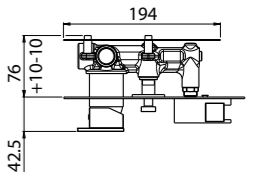

2-way single control concealed shower mixer

- Conventional cartridge
- Automatic diverter with stop ³
- Square single-function shower in brass/ABS
- Wall outlet with shower head mount
- PVC flexible hose 150 cm
- Inlets G 1/2"
- Concealed with protective cover ⁴
- Chrome