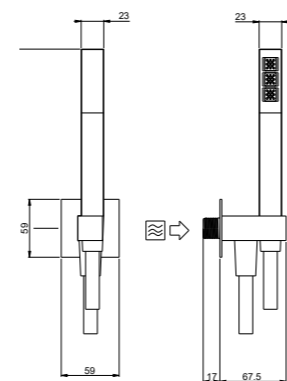

For finishing surcharge, see table on the inside cover of the catalogue

ART. 65645E-CR shower ABS € 86,00

Square Contract

- 1 jet, anti-liming, inspectable and serviceable, ABS
- Wall outlet with holder
- Fitting G 1/2"
- PVC flexible hose 150 cm ECO
- Chrome