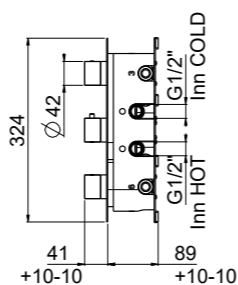

1. Vertical concealed shower mixer
2. Thermostatic cartridge
   - Rotating diverter with 4, 5 or 6 outlet closure
   - Inlets G 1/2"
   - Concealed with protective cover ³
   - Chrome