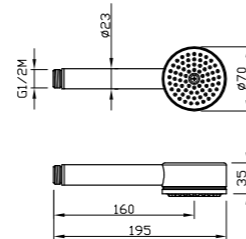

ART. 49878-CR handle in brass € 131,50

Stilo

- 1 jet shower in brass
- Brass handle
- Anti-liming
- Inspectable and serviceable
- Chrome

AVAILABLE FINISHINGS

- MODERN 4
- CLASSIC 4
- PVD 3

For finishing surcharge, see table on the inside cover of the catalogue

ART. 49870-CR/NE black ABS handle € 123,50

Stilo black

- 1 jet shower in brass
- Handle in matt black ABS
- Anti-liming
- Inspectable and serviceable
- Chrome

AVAILABLE FINISHINGS

- MODERN 4
- CLASSIC 4
- PVD 3

For finishing surcharge, see table on the inside cover of the catalogue

ART. 49865-CR handle in brass € 63,50

Still-Oh

- 1 jet shower in brass
- Anti-liming
- Inspectable and serviceable
- Chrome

AVAILABLE FINISHINGS

- MODERN 4
- CLASSIC 4
- PVD 3

For finishing surcharge, see table on the inside cover of the catalogue

ART. 49815-CR ABS € 16,00
ART. 49917-CR brass € 26,00

Stick

- 1 jet shower in brass or ABS
- Anti-liming
- Inspectable and serviceable
- Chrome

AVAILABLE FINISHINGS

- MODERN 4
- CLASSIC 4
- PVD 3

For finishing surcharge, see table on the inside cover of the catalogue
FINISHINGS ONLY AVAILABLE FOR BRASS VERSION

ART. 49816-CR/NE in ABS € 21,00
ART. 49918-CR/NE in brass € 28,50

New Stick

- 1 jet shower in brass or ABS
- Handle in black ABS
- Anti-liming
- Inspectable and serviceable
- Chrome

AVAILABLE FINISHINGS

- MODERN 4
- CLASSIC 4
- PVD 3

For finishing surcharge, see table on the inside cover of the catalogue
FINISHINGS ONLY AVAILABLE FOR BRASS VERSION

ART. 49955-CR in brass € 130,00

Vehla

- 1 jet shower in brass
- Anti-liming
- Inspectable and serviceable
- Chrome

AVAILABLE FINISHINGS

- MODERN 4
- CLASSIC 4
- PVD 3

For finishing surcharge, see table on the inside cover of the catalogue