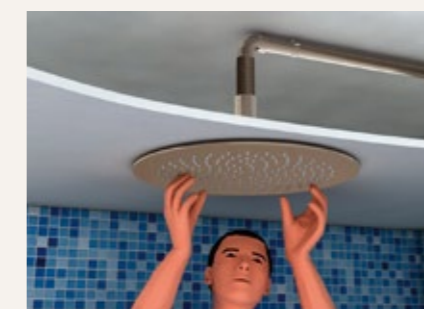

E
Tighten the shower head by hand as shown in the figure.