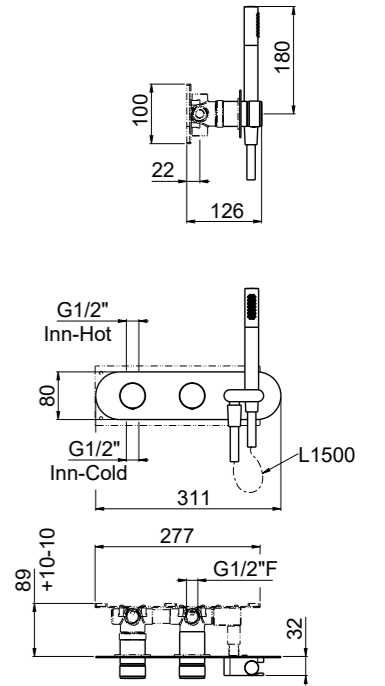

Integrated duplex concealed shower mixer

- Mechanical cartridge
- Rotating diverter with 2 or 3 outlet closure
- Stick brass shower 1 jet¹
- Wall outlet with shower holder
- PVC flexible hose 150 cm
- Inlets G 1/2"
- Concealed with protective cover⁴
- Chrome

AVAILABLE FINISHINGS

MODERN	5
CLASSIC	5
PVD	5

For finishing surcharge, see table on the inside cover of the catalogue
1 See installation heights, flow rate and spare parts table page 569
2 Order outer part number + concealed part number
3 Also available with ABS shower
4 See details page 530
Neutral standard jet serigraph. For additional serigraph with icons, specify jet outlets (see page 572) and connection sequence when ordering
PN See legend on page 10

0-RCE5301-CR² TOTAL € 758,00
0-RCE5302-CR² TOTAL € 791,00

ART. 0-RCE4801EST-CR outer part 2-way € 90,00
ART. 0-RCE4802EST-CR outer part 3-way € 90,00

Diverter tap with stop

- Rotating diverter with 2 or 3 outlet closure
- Inlets G 1/2"
- No thermostatic mixer to be ordered separately²
- Chrome