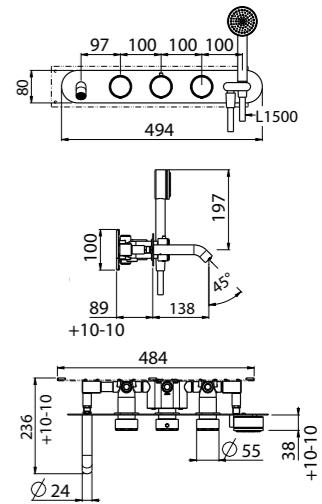

- Spout center distance mm 138 thermostatic cartridge
- Rotating diverter with 1 outlet closure
- Still-Oh brass shower 1 jet
- Wall outlet with hand shower holder
- PVC flexible hose 150 cm
- Inlets G 1/2"
- Concealed with protective cover³
- Chrome