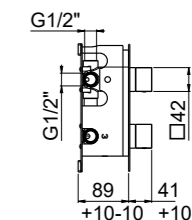

1. **Vertical concealed shower mixer**
2. Mechanical cartridge
   - Rotating diverter with 2 or 3 outlet closure
   - Inlets G 1/2"
   - Concealed with protective cover³
   - Chrome