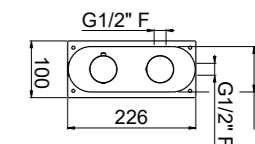

PEARL SCULL

1. Vertical concealed shower mixer
2. Handles in Corian Glacier White
   - Thermostatic cartridge
   - Rotating diverter with 2 or 3 outlet closure
   - Inlets G 1/2"
   - Concealed with protective cover³
   - Chrome