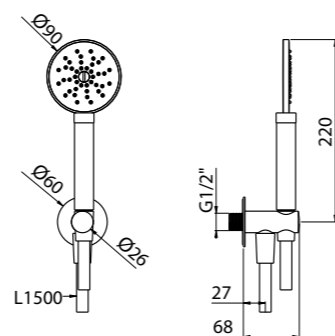

- MODERN 8
- CLASSIC 8
- PVD 6

For finishing surcharge, see table on the inside cover of the catalogue
Finishings only available for brass version

ART. 66283-CR/NE shower brass € 177,00

Stilo Black

- 1 jet shower, anti-liming, inspectable and serviceable, brass
- Handle matt black abs
- Wall outlet with holder
- Fitting G 1/2"
- PVC flexible hose 150 cm double anti-torsion
- Chrome