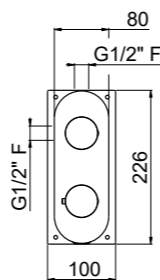

1. **WOOD SCULL**
   Vertical concealed shower mixer
2. Handles in Italian walnut
   - Thermostatic cartridge
   - Rotating diverter with 2 or 3 outlet closure
   - Inlets G 1/2"
   - Concealed with protective cover ³
   - Chrome