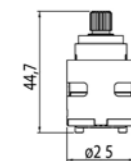

- Progressive Cartridge for mechanical rigoletto

ART. ORIC035 € 36,50

For articles code:
01-08xx-
01-09xx-
01-18xx-
01-19xx-