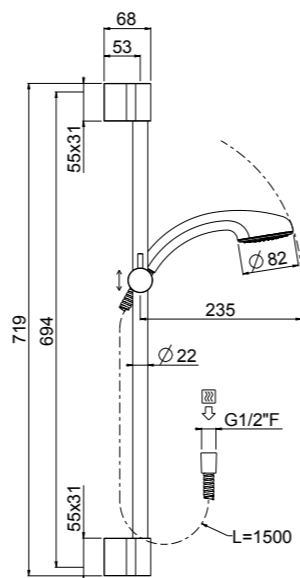

Ruby 86

- Sliding rail
- Ø 22 mm
- Height 72 cm
- Center distance 69.4 cm
- Ruby 1 jet shower in ABS anti-liming, Ø 80
- Stainless steel flexible hose 150 cm with double interlock
- Sliding rail that can be combined with soap dish art.70200-AC (see page 514)
- Chrome