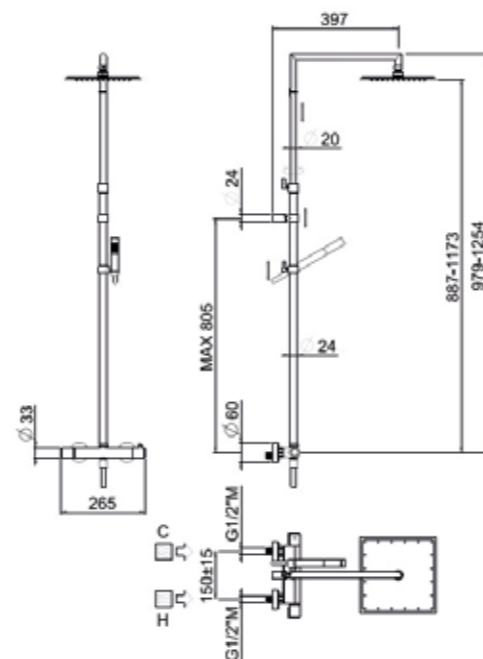

TELESCOPIC RIGOLETTO SQUARE

- Outer mixer, thermostatic or mechanical cartridge
- Inlets G 1/2"
- Rotating diverter with 2 outlet closure
- Telescopic column with orientable shower arm
- Angled upper bridge with sharp bend
- Adjustable upper holder
- With SQUARE ABS shower
- No shower head¹
- Slider in brass
- PVC flexible hose 150 cm with double anti-torsion
- Chrome