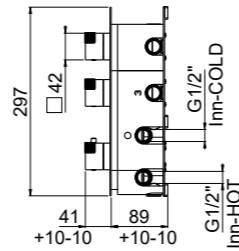

1. Concealed shower mixer with simultaneous openings
2. Thermostatic cartridge
   - 2 outlets G 1/2", ceramic headworks 90°
   - Inlets G 1/2"
   - Concealed with protective cover ⁴
   - Chrome