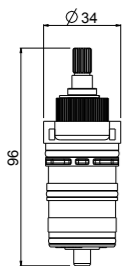

- Thermostatic cartridge Ø 34 H 96

ART. ORIC046 € 73,00

For concealed mixer code:
W5100; W5101; W5102; W5103;
W5104; W5105; W5106; W6100;
W6101 W21028; W21038;
W21048;W21058; W21068
W21221CR; W21231CR; W21241CR;
W21251CR; W21261CR
W21829CR; W21839CR; W21849CR;
W21859CR; 9CR;W21869CR; W21800CR
W19810CR