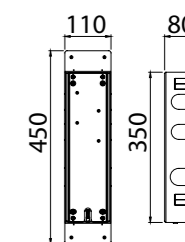

AVAILABLE FINISHINGS

- MODERN 5
- CLASSIC 5
- PVD 1

For finishing surcharge, see table on the inside cover of the catalogue
1 For horizontal installation, order outer part 0-DSD4001EST/O-CR
2 See installation heights, flow rate and spare parts table page 568
3 Order outer part number + concealed part number
4 See details page 531
Neutral standard jet serigraph. For additional serigraph with icons, specify jet outlets (see page 573) and connection sequence when ordering.

Mounting kit

ART. KIT00020 € 134,00