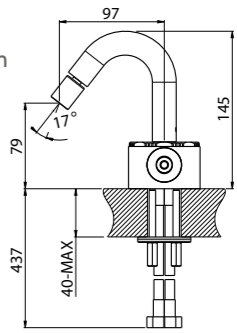

Bidet mixer

- Spout center distance 97 mm
- Conventional cartridge
- Connection flexible hoses
- Without drain

AVAILABLE FINISHINGS

MODERN	2
CLASSIC	1
PVD	9

For finishing surcharge, see table on the inside cover of the catalogue