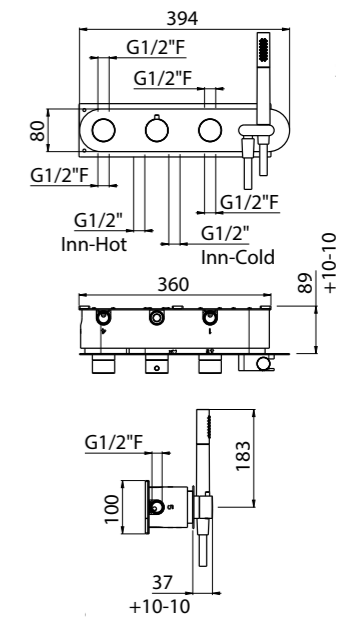

AVAILABLE FINISHINGS
 MODERN 5
 CLASSIC 5
 PVD 5

For finishing surcharge, see table on the inside cover of the catalogue
 1 See installation heights, flow rate and spare parts table page 569
 2 Order outer part number + concealed part number
 3 Also available with ABS shower
 4 See details page 530
 5 See details page 533
 Neutral standard jet serigraph. For additional serigraph with icons, specify jet outlets (see page 572) and connection sequence when ordering