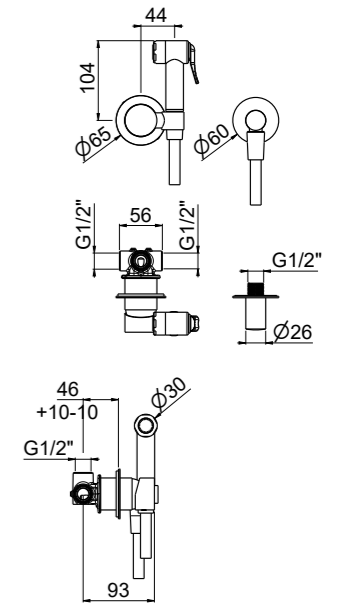

AVAILABLE FINISHINGS

MODERN 2
CLASSIC 7
PVD 4

For finishing surcharge, see table on the inside cover of the catalogue
1 See details page 538
PN See legend on page 10

ART. 19619/C-100-CR holder with wall outlet and shower lever € 192,00