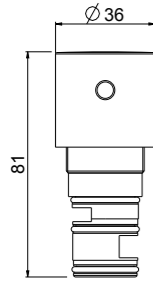

• Kit for converting Cosi thermostatic mixer into mechanical mixer

ART. **ORIC039** € 96,00

For articles:
21400-CR;
00-07xx-CR; 00-17xx-CR