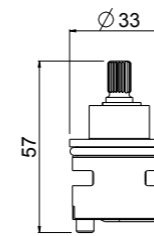

- Mechanical cartridge without closure Ø 33

ART. ORIC052 € 78,00

For concealed mixer code:
W21421CR; W21431CR;
W21341CR; W21351CR;
W21361CR; W21529CR;
W21539CR; W21949CR;
W21959CR; W21969CR