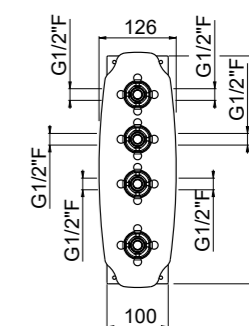

ART. W21801CR concealed part 2-way € 147,00
ART. W21802CR concealed part 3-way € 186,00

1. AVAILABLE FINISHINGS

MODERN	13
CLASSIC	12
PVD	11

For finishing surcharge, see table on the inside cover of the catalogue
1 Order outer part number + concealed part number and match thermostatic mixer art. W21800
2 See details page 537
Neutral standard jet serigraph. For additional serigraph with icons, specify jet outlets (see page 573) and connection sequence when ordering

21805-CR ¹ 2-way TOTAL € 284,00
21806-CR ¹ 3-way TOTAL € 323,00

ART. 21035EST-CR ¹ outer part 3-way € 525,00

1. Concealed shower mixer with simultaneous openings
2. Thermostatic cartridge
   - 3 outlets G 1/2", ceramic headworks 90°
   - Inlets G 1/2"
   - Concealed with protective cover ⁴
   - Chrome