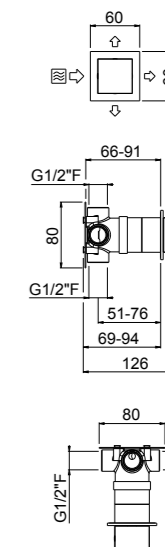

Diverter tap with stop

- Rotating diverter with 2 or 3 outlet closure
- Inlets G 1/2"
- No thermostatic mixer to be ordered separately²
- Chrome