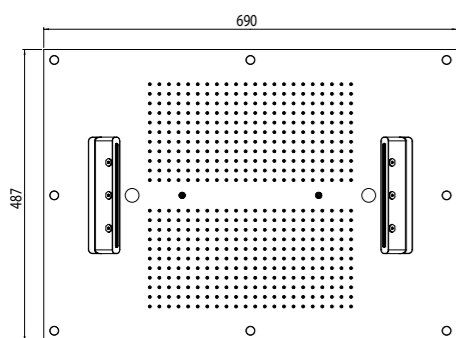

AVAILABLE FINISHINGS

- MODERN 1
- CLASSIC 1
- PVD 1

Warning! Finishes CRNE, VR, OROS not feasible

ART	CHROMOTHERAPY	ATOMIZERS	WATER-FALLS	No. WAYS	€
23070X-CRX			● 2	3	2.221,00
23070X/S-CRX*	● 2		● 2	3	2.920,00
23070XN-CRX		● 2	● 2	4	2.397,00
23070XN/S-CRX*	● 2	● 2	● 2	4	3.113,00

*Components not included for chromotherapy: Switch control or remote control. See page 386

N.B. Also available with RGBW, chromotherapy spotlights and white light by adding W to article code.

EX: 23070XN/W/S-CRX.
White light surcharge: 2 spotlights add € 113.00 to list price.

For finishing surcharge, see table on the inside cover of the catalogue
See installation heights page 556
1 See details page 540
2 See details page 542
3 See details page 541
4 See details page 542
5 See details page 546

- Anti-liming
- Chromotherapy
- Rain
- Atomizers
- Single waterfall