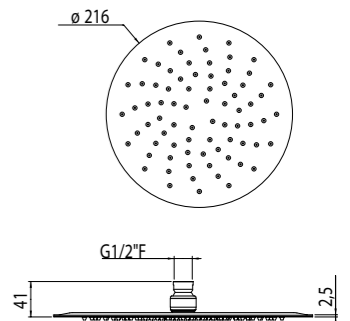

ART. **SLM0010CRX** inspectable and serviceable in CR stainless steel € 976,00

ART €
KIT00006 65,50

MySlim Ø 500

- Inspectable and serviceable ¹
- Ultra-flat 3mm thickness
- Minimum flow rate 9 l/min
- Flow limiter 15 l/min at 3 bar
- Easy-clean system, anti-liming silicone nozzles
- Can be installed flush with false ceiling using KIT00006 ²
- Chrome

Features:

- Rain with 252 nozzles

AVAILABLE FINISHINGS
MODERN 2
CLASSIC 2

Warning! Finish CRNE not feasible

For finishing surcharge, see table on the inside cover of the catalogue

1 See details page 544

2 See details page 543

ART. **SLM0004CRX** inspectable and serviceable in CR stainless steel € 613,00

ART €
KIT00006 65,50

MySlim Ø 400

- Inspectable and serviceable ¹
- Ultra-flat 3mm thickness
- Minimum flow rate 8 l/min
- Flow limiter 15 l/min at 3 bar
- Easy-clean system, anti-liming silicone nozzles
- Can be installed flush with false ceiling using KIT00006 ²
- Chrome

Features:

- Rain with 156 nozzles

AVAILABLE FINISHINGS
MODERN 2
CLASSIC 2

For finishing surcharge, see table on the inside cover of the catalogue

1 See details page 544

2 See details page 543

ART. **SLM0003CRX** inspectable and serviceable in CR stainless steel € 370,00
ART. **SLM0003/NI** non-inspectable and non-serviceable in stainless steel € 248,00

ART €
KIT00006 65,50

MySlim Ø 300

- Inspectable and serviceable ¹ / Non-Inspectable and serviceable
- Ultra-flat 3mm thickness
- Minimum flow rate 7 l/min
- Flow limiter 12 l/min at 3 bar
- Easy-clean system, anti-liming silicone nozzles
- Can be installed flush with false ceiling using KIT00006 ²
- Polished Chrome/Stainless ³

Features:

- Rain with 124 anti-limescale silicone nozzles

AVAILABLE FINISHINGS
MODERN 2
CLASSIC 2

For finishing surcharge, see table on the inside cover of the catalogue