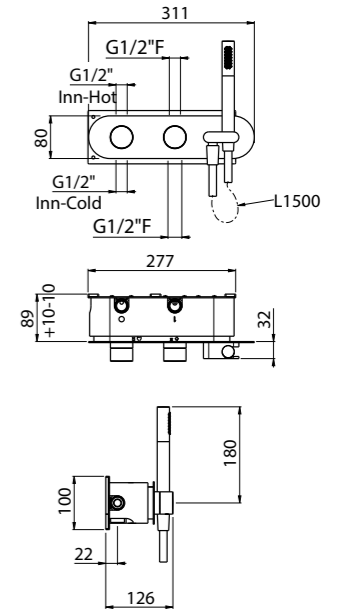

AVAILABLE FINISHINGS
 MODERN 5
 CLASSIC 5
 PVD 5

For finishing surcharge, see table on the inside cover of the catalogue
 1 See installation heights, flow rate and spare parts table page 569
 2 Order outer part number + concealed part number
 3 Also available with ABS shower
 4 See details page 530
 5 See details page 533
 Neutral standard jet serigraph. For additional serigraph with icons, specify jet outlets (see page 572) and connection sequence when ordering
 PN See legend on page 10