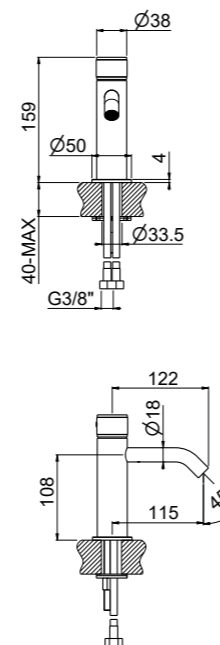

AVAILABLE FINISHINGS

MODERN	2
CLASSIC	1
PVD	4

For finishing surcharge, see table on the inside cover of the catalogue
1 See details page 534