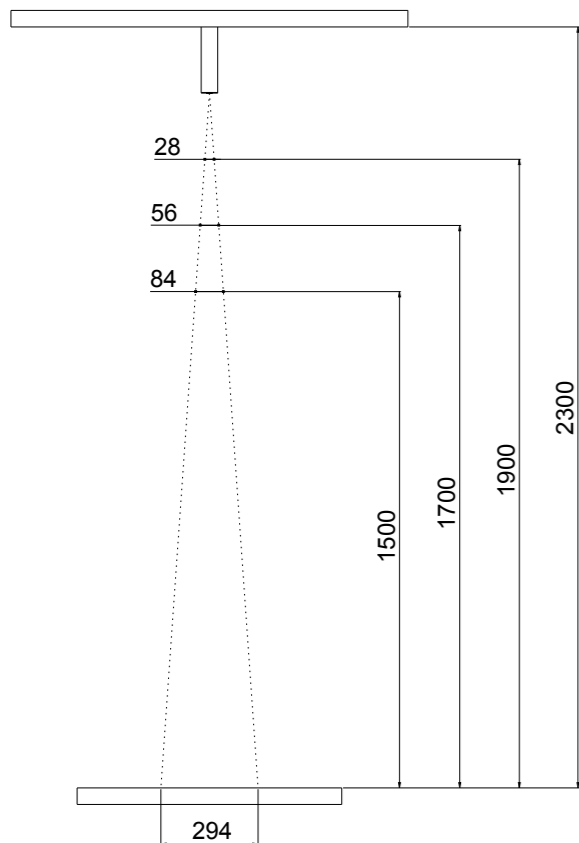

Ceiling-mounted

FEATURES WALL- AND CEILING-MOUNTED SHOWER HEADS

Rain Jet
An intense, full jet reproduces the sensation of a relaxing rain shower on the skin.

STRENGTHS OF WALL- AND CEILING-MOUNTED SHOWER HEADS

- Customised installation (one or more shower heads)
- Modular rain jet option
- Functionality and simplicity of design
- Easy-clean system for maintenance
- Inspectable aerator for maintenance