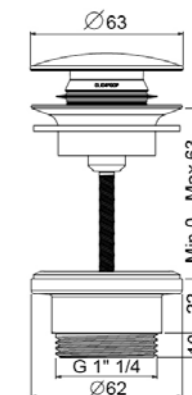

Pop-up drain

- Pop-up waste 1" 1/4
- Brass / ABS
- 2-in-1 system for washbasin with or without overflow
- Chrome

AVAILABLE FINISHINGS

MODERN	12
CLASSIC	11
PVD	2

For finishing surcharge, see table on the inside cover of the catalogue
PN See legend on page 10

ART. 70400-CR € 138,00