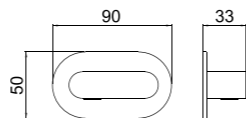

- Oval holder
- External
- Brass
- Chrome