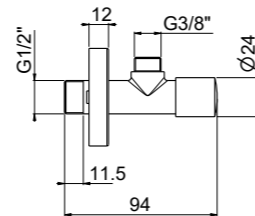

AVAILABLE FINISHINGS

MODERN	6
CLASSIC	6
PVD	5

For finishing surcharge, see table on the inside cover of the catalogue