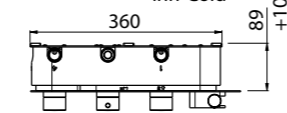

Integrated duplex concealed shower mixer

- Thermostatic cartridge
- Rotating diverter with 4, 5 or 6 outlet closure
- Stick single-function shower in brass³
- Wall outlet with hand shower holder
- PVC flexible hose 150 cm
- Inlets G 1/2"
- Concealed with protective cover⁴
- Easy-grip kit included⁵
- Chrome