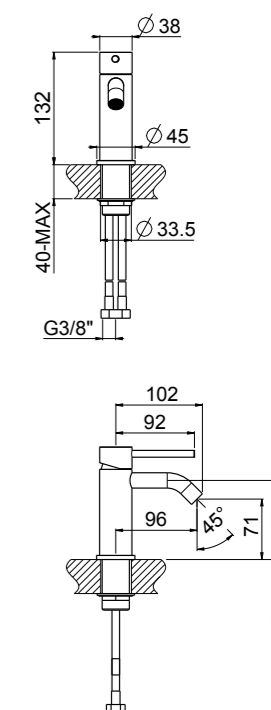

Bidet mixer

- Spout center distance 96 mm
- Conventional cartridge
- Connection flexible hoses
- Without drain
- Brushed stainless steel AISI316L

ART. 70320X € 52,00

PN

Bidet mixer

- Pop-up waste 1" 1/4
- Brushed stainless steel AISI 304
- 2-in-1 system for washbasin with or without overflow