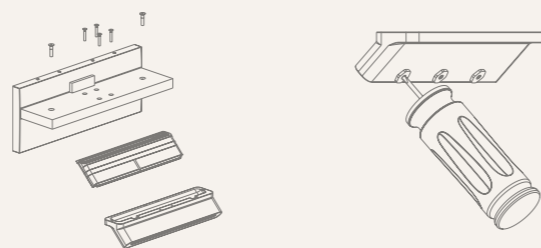

**WATERFALL OH!
ADJUSTABLE JET**

Jet adaptable
to operating pressure

The shape of the jet can be varied by turning the 3 screws at the rear of the waterfall using a 2 mm Allen key:

- clockwise = thin blade/wide jet;
- counter-clockwise = thick blade/narrow jet

INSPECTABLE CARTRIDGE

All Carimali items are designed to be durable and maintain optimum performance and the same quality standards as an item that has just been purchased.

The option of easily inspecting a cartridge and removing impurities and liming means that the high level of performance of the product can be maintained at all times or any worn and compromised components can be replaced over time.

INSTALLATION WITH NO CONCEALMENT

Procure a G 1/2" fitting for the installation of the waterfall.

Finish with plaster and lay the coating.

NOTE:
minimum permissible depth between thread base and finished coating 30 mm.

NOTE:
maximum permissible depth between G1/2" fitting and finished coating 20 mm.