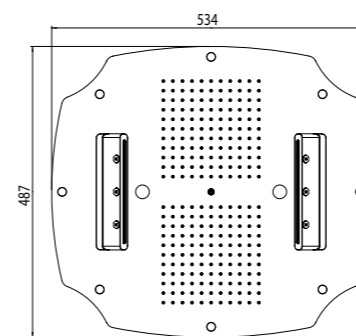

ART	CHROMOTHERAPY	ATOMIZERS	WATER-FALLS	No. WAYS	€
23076X-CRX			● 2	3	2.087,00
23076X/S-CRX*	● 2		● 2	3	2.877,00
23076XN-CRX		● 1	● 2	4	2.205,00
23076XN/S-CRX*	● 2	● 1	● 2	4	2.942,00

*Components not included for chromotherapy:
Switch control or remote control. See page 386

N.B. Also available with RGBW, chromotherapy spotlights and white light by adding W to article code.

EX: 23076XN/W/S-CRX.
White light surcharge: 2 spotlights add € 113.00 to list price.

For finishing surcharge, see table on the inside cover of the catalogue
See installation heights page 556
1 See details page 540
2 See details page 542
3 See details page 541
4 See details page 542
5 See details page 546

- Anti-liming
- Chromotherapy
- Rain
- Atomizers
- Single waterfall