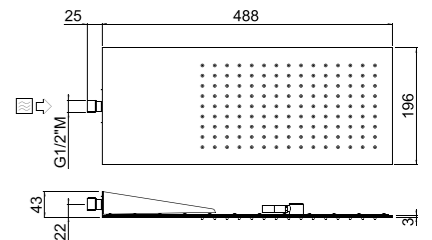

Features:

- Rain with 135 nozzles

AVAILABLE FINISHINGS

- MODERN 2
- CLASSIC 2

Warning! Finish CRNE not feasible

For finishing surcharge, see table on the inside cover of the catalogue
See installation heights page 560
¹ See details page 544