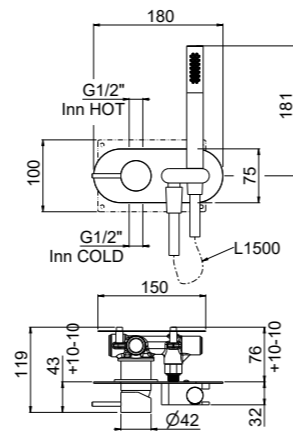

ART. W4701¹ concealed part 2-way € 115,00

PN

1. AVAILABLE FINISHINGS
2. MODERN 13
   - CLASSIC 12
   - PVD 11

0-ITD4705-CR² 2-way TOTAL € 220,00

For finishing surcharge, see table on the inside cover of the catalogue
1 See installation heights, flow rate and spare parts table page 570
2 Order outer part number + concealed part number
3 See details page 536
4 Also available with square plate Art. 0-ITD4706EST-CR same price
PN See legend on page 10

ART. 0-ITD5707EST-CR brass shower outer part € 228,00
ART. 0-ITD5708EST-CR ABS shower outer part € 219,00

PN

- 1-way single-control concealed shower mixer
2. Conventional cartridge
   - Stick single-function shower in brass/ABS
   - Wall outlet with shower holder
   - PVC flexible hose 150 cm
   - Inlets G 1/2"
   - Concealed with protective cover³
   - Chrome