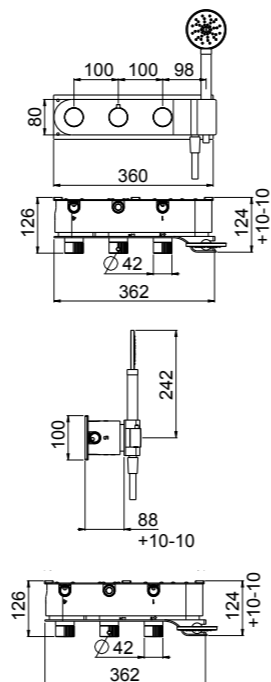

1. **Integrated duplex concealed shower mixer**
2. Thermostatic cartridge
   - Rotating diverter with 4, 5 or 6 outlet closure
   - Stilo single-function shower in brass
   - Wall outlet with hand shower holder
   - PVC flexible hose 150 cm
   - Inlets G 1/2"
   - Concealed with protective cover³
   - Chrome