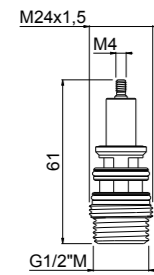

- Diverter 2-way

ART. ORIC037 € 61,50

For Vehla columns with code:
00-1101, 30000; 00-102; 001102;
001103