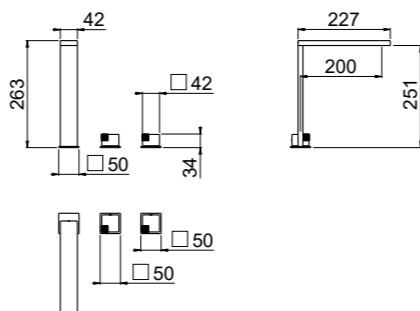

3-hole tall washbasin mixer

- Spout center distance 200 mm
- Ceramic headworks 90°
- Connection flexible hoses
- Without drain
- Chrome