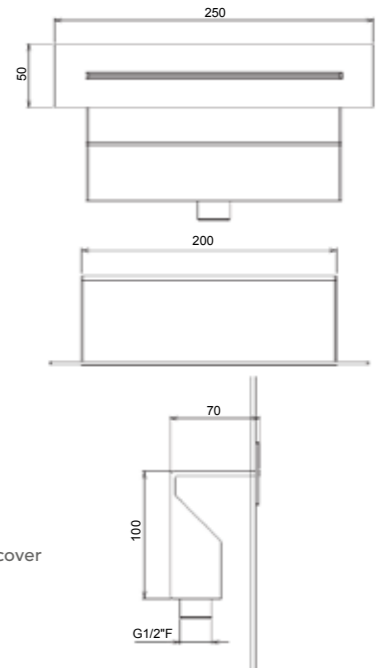

AVAILABLE FINISHINGS

- MODERN 7
- CLASSIC 7
- PVD 7

For finishing surcharge, see table on the inside cover of the catalogue
See installation heights page 562
1 Prepare concealed housing
PN See legend on page 10