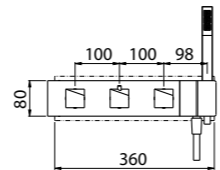

1. **Integrated duplex concealed shower mixer**
2. Thermostatic cartridge
   - Rotating diverter with 4, 5 or 6 outlet closure
   - Square single-function shower in brass
   - Wall outlet with hand shower holder
   - PVC flexible hose 150 cm
   - Inlets G 1/2"
   - Concealed with protective cover³
   - Chrome