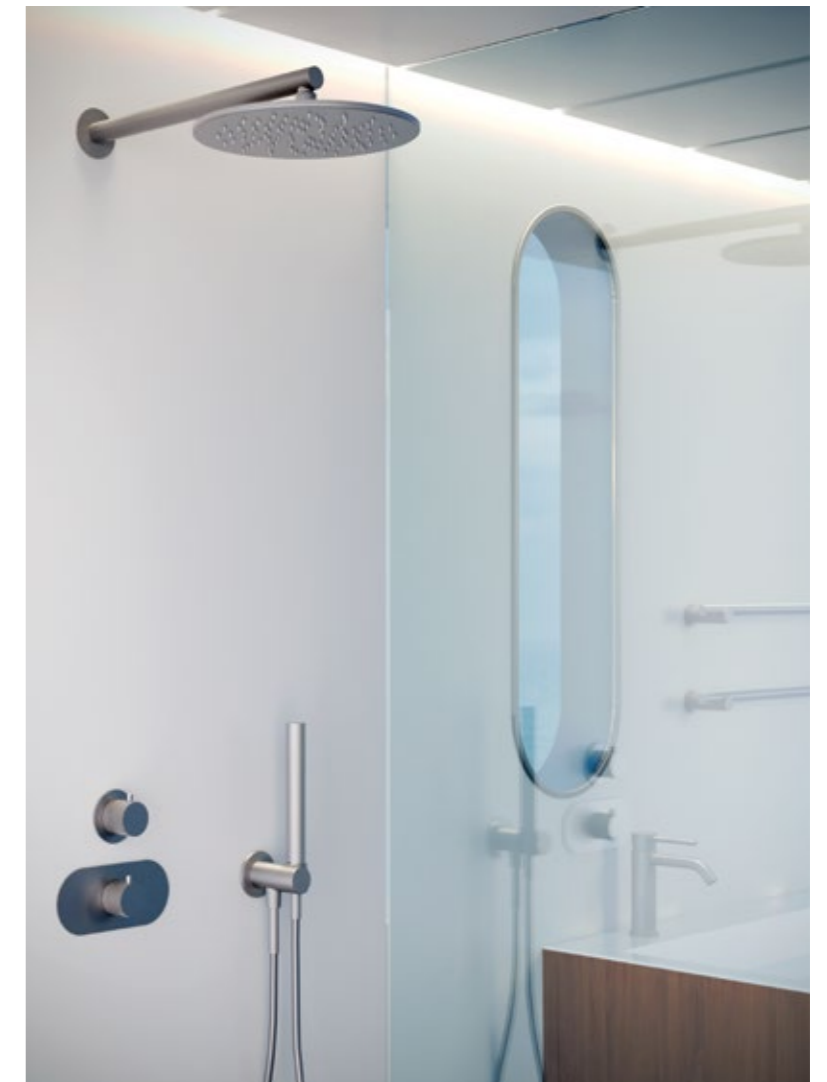

PN See legend on page 10

ART. 70400X € 102,00

Siphon

- Siphon 1" 1/4
- Brushed stainless steel AISI 304

ART. 70600X € 154,00

Filter tap pair

- 2 filter taps
- Fitting G 1/2" x G 3/8"
- Brushed stainless steel AISI 304