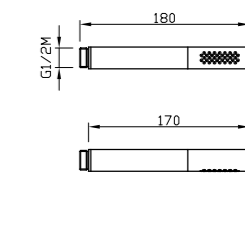

AVAILABLE FINISHINGS

- MODERN 4
- CLASSIC 4
- PVD 3