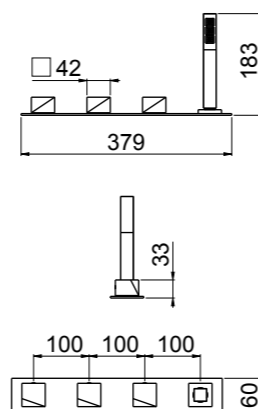

0-DSD6101-CR² TOTAL € 1.479,00
 0-DSD6102-CR² TOTAL € 1.479,00

ART. 0-DSD6502-CR¹ complete article 2-way € 815,00

- 4-hole bathtub deck-mounted mixer**
- Ceramic headworks 90°
 - Rotating diverter with 2 outlet closure
 - Single-function shower Square in brass
 - NYLON flexible hose grey 150 cm
 - Inlets G 1/2"
 - Connection flexible hoses
 - Overflow outlet
 - Chrome