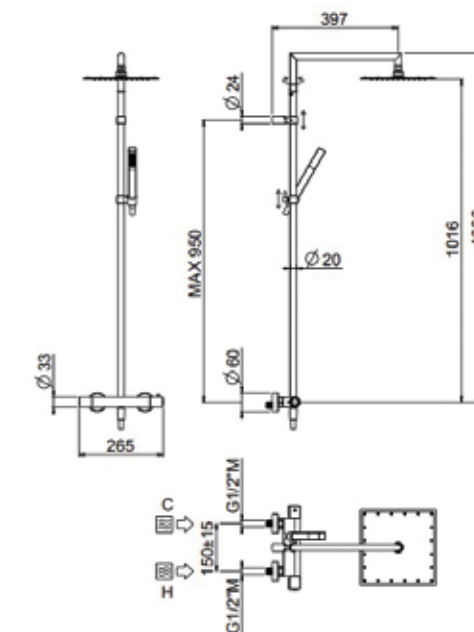

FIXED RIGOLETTO SQUARE

- Outer mixer, thermostatic or mechanical cartridge
- Inlets G 1/2"
- Rotating diverter with 2 outlet closure
- Fixed column with orientable shower arm
- Upper bridge with sharp bend
- Adjustable upper holder
- With SQUARE ABS shower
- No shower head¹
- Slider in brass
- PVC flexible hose 150 cm with double anti-torsion
- Chrome