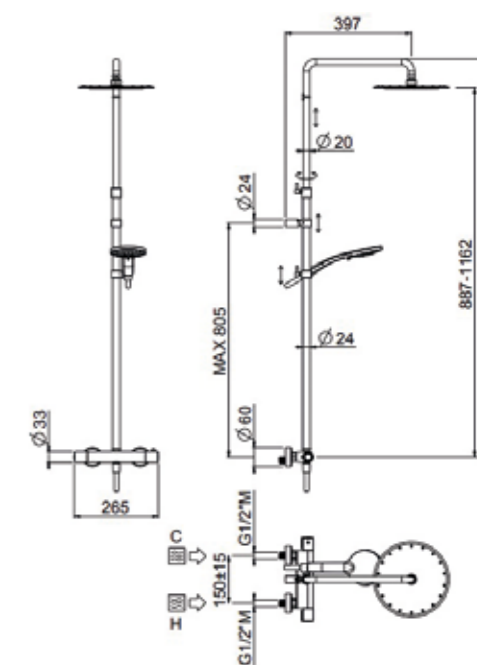

TELESCOPIC RIGOLETTO W/ ROUND OTTOMILLIMETRI

- Outer mixer, thermostatic or mechanical cartridge
- Inlets G 1/2"
- Rotating diverter with 2 outlet closure
- Telescopic column with orientable shower arm
- Angled upper bridge
- Adjustable upper holder
- ABS anti-liming shower 3 jets
- OttoMillimetri chromed stainless steel round anti-liming shower head, Ø 250
- Slider in brass
- PVC flexible hose 150 cm with double anti-torsion
- Chrome