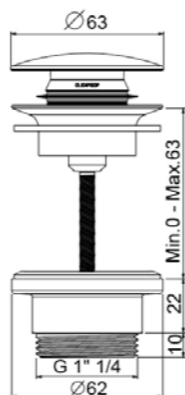

ART. 70320-CR brass € 55,50
ART. 70321-CR ABS € 37,00

PN

Pop-up drain

- Pop-up waste 1" 1/4
- Brass / ABS
- 2-in-1 system for washbasin with or without overflow
- Chrome

AVAILABLE FINISHINGS

MODERN	12
CLASSIC	11
PVD	2

For finishing surcharge, see table on the inside cover of the catalogue
PN See legend on page 10