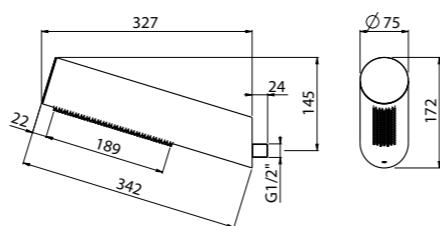

SCULL Shower Head

- Inspectable and serviceable
- Minimum flow rate 14 l/min
- Wall-mounted installation G1/2" fitting
- Easy-clean system, anti-liming silicone nozzles
- Brass
- Chrome