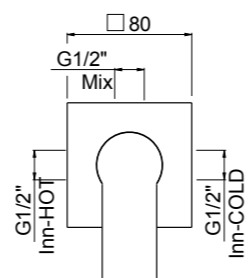

ART. 0-IQD4702EST-CR outer part 1-way € 121,00

PN

- 1-way single-control concealed shower mixer
2. Conventional cartridge
   - Inlets G 1/2"
   - Wall-mounted remote control
   - Chrome

ART. W4700 ¹ concealed part 1-way € 78,00

PN

1. AVAILABLE FINISHINGS

MODERN	13
CLASSIC	12
PVD	11

0-IQD4702-CR ² 1-way TOTAL € 199,00

For finishing surcharge, see table on the inside cover of the catalogue
1 See installation heights, flow rate and spare parts table page 570
2 Order outer part number + concealed part number
PN See legend on page 10