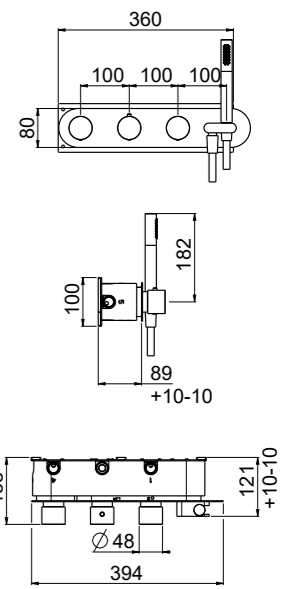

1. **PEARL SCULL**
   Integrated duplex concealed shower mixer
2. Handles in Corian Glacier White
   - Thermostatic cartridge
   - Rotating diverter with 4, 5 or 6 outlet closure
   - 1 jet shower Stick in brass
   - Wall outlet with hand shower holder
   - PVC flexible hose 150 cm
   - Inlets G 1/2"
   - Concealed with protective cover³
   - Chrome