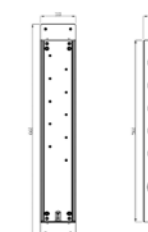

• Easy mounting kit for 5-way high flow thermostatic mixer

ART. KIT00050 € 193,00