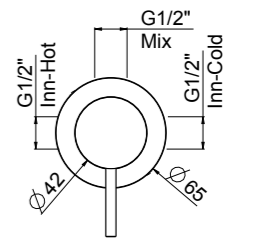

1-way single-control concealed shower mixer

- Conventional cartridge
- Inlets G 1/2"
- Wall-mounted remote control
- Brushed stainless steel AISI316L