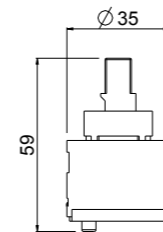

- Conventional cartridge Ø 35

For concealed mixer code:
W21100; W21120; W21619; W21629
W19119; W4700; W4701; W5700;
W5701
For articles code:
21200; 21209
19110/C-; 19119/C-; 19519/C-

ART. ORIC033 € 15,00