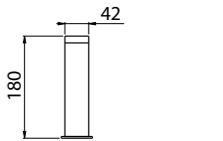

ART. 0-IQD1701-CR complete article € 329,00

PN

Single-control tall washbasin mixer

- Spout center distance 200 mm
- Conventional cartridge
- Connection flexible hoses
- Without drain
- Chrome

AVAILABLE FINISHINGS

- MODERN 2
- CLASSIC 1
- PVD 9

For finishing surcharge, see table on the inside cover of the catalogue
PN See legend on page 10

ART. 0-IQD0701-CR complete article € 564,00

Single-control washbasin mixer

- Spout center distance 150 mm
- Conventional cartridge
- Connection flexible hoses
- Without drain
- Chrome

AVAILABLE FINISHINGS

- MODERN 2
- CLASSIC 1
- PVD 9

For finishing surcharge, see table on the inside cover of the catalogue

ART. 0-IQD0702-CR complete article € 256,00

PN

Single-control washbasin mixer

- Spout center distance 122 mm
- Conventional cartridge
- Connection flexible hoses
- Without drain
- Chrome

AVAILABLE FINISHINGS

- MODERN 2
- CLASSIC 1
- PVD 9

For finishing surcharge, see table on the inside cover of the catalogue
PN See legend on page 10