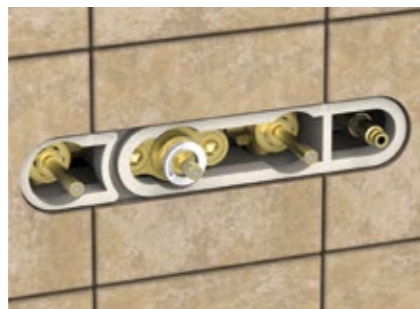

Trim the protection and create the openings to mount the knobs and valves.