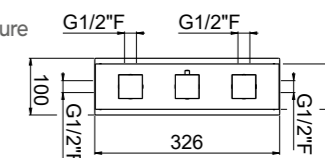

1. Horizontal concealed shower mixer
2. Thermostatic cartridge
   - Rotating diverter with 4, 5 or 6 outlet closure
   - Inlets G 1/2"
   - Concealed with protective cover ³
   - Chrome