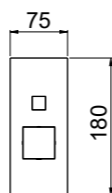

1. Concealed single-control shower mixer 2-way
2. Conventional cartridge
   - Automatic diverter with stop ³
   - Inlets G 1/2"
   - Chrome