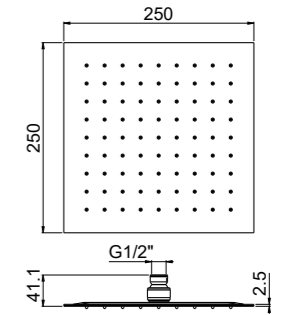

AVAILABLE FINISHINGS
NEOP / BIOP € 251,00

PN See legend on page 10

ART. **2MM0011** non-inspectable and non-serviceable in stainless steel € 99,00

PN

1. **DueMillimetri 200 x 200**
2. Non-inspectable and non-serviceable
   - Ultra-flat 2,5 mm thickness
   - Minimum flow rate 6 l/min
   - Flow limiter 7 l/min
   - Anti-liming silicone nozzles, easy-clean system
   - Stainless steel