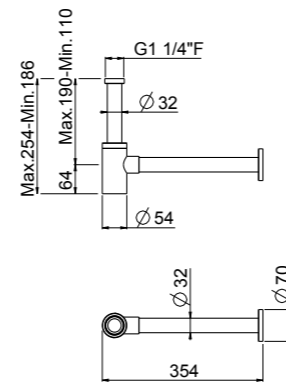

ART. 70600X € 154,00