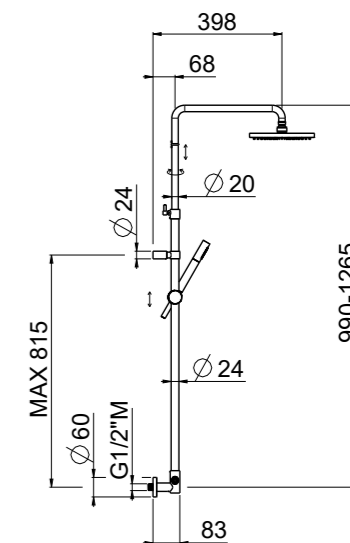

PN SET ART	CONNECTION	SHOWER HEAD	SHOWER	€
31471/ID-01E-CR	CONCEALED	DUEMILLIMETRI Ø 200 INOX	STICK ABS	415,00
31471/ED-01E-CR	EXTERNAL	DUEMILLIMETRI Ø 200 INOX	STICK ABS	431,00

PN See legend on page 10

PN SET ART	CONNECTION	SHOWER HEAD	SHOWER	€
31471Q/ID-06E-CR	CONCEALED	DUEMILLIMETRI 200X200 INOX	SQUARE ABS	403,00
31471Q/ED-06E-CR	EXTERNAL	DUEMILLIMETRI 200X200 INOX	SQUARE ABS	419,00

PN See legend on page 10

PN SET ART	CONNECTION	SHOWER HEAD	SHOWER	€
31676/ID-01E-CR	CONCEALED	STICK Ø 200 ABS	STICK ABS	369,00
31676/ED-01E-CR	EXTERNAL	STICK Ø 200 ABS	STICK ABS	385,00

PN See legend on page 10

PN SET ART	CONNECTION	SHOWER HEAD	SHOWER	€
31676Q/ID-06E-CR	CONCEALED	SQUARE 200X200 ABS	SQUARE ABS	376,00
31676Q/ED-06E-CR	EXTERNAL	SQUARE 200X200 ABS	SQUARE ABS	392,00

PN See legend on page 10