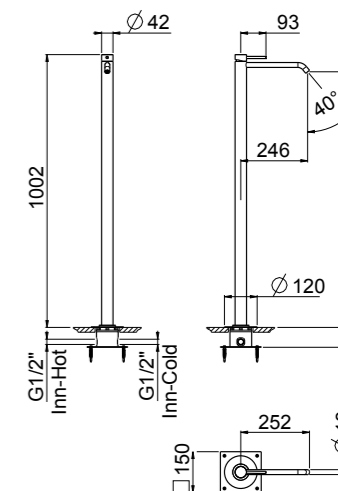

Freestanding washbasin column

- Spout center distance 246 mm
- Conventional cartridge
- Inlets G 1/2"
- Brushed stainless steel AISI316L