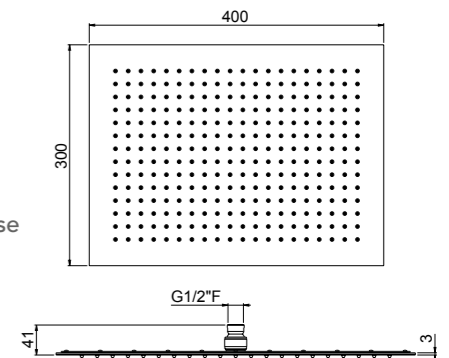

Features:

- Rain with 156 anti-liming silicone nozzles

AVAILABLE FINISHINGS

- MODERN 2
- CLASSIC 2

For finishing surcharge, see table on the inside cover of the catalogue
 1 See details page 544
 2 See details page 543