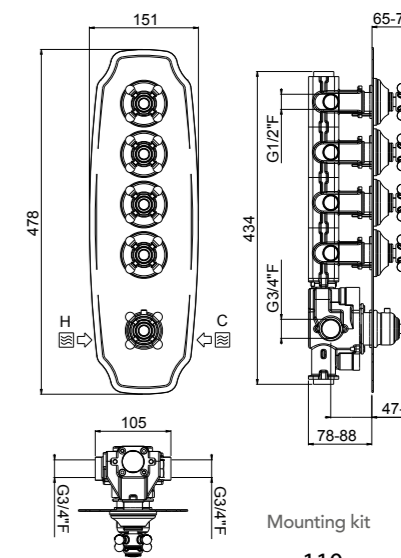

ART. W21029CR² concealed part 2-way € 690,00

AVAILABLE FINISHINGS

- MODERN 5
- CLASSIC 5
- PVD 1

21024-CR³ 2-way TOTAL € 1.074,00

For finishing surcharge, see table on the inside cover of the catalogue
1 For horizontal installation order 21024EST/O-CR
2 See installation heights, flow rate and spare parts table page 568
3 Order outer part number + concealed part number
4 See details page 531
Neutral standard jet serigraph. For additional serigraph with icons, specify jet outlets (see page 573) and connection sequence when ordering

ART. 21044EST-CR¹ outer part 4-way € 584,00

Concealed high flow rate shower mixer

- Thermostatic cartridge
- 4 outlets G 1/2", ceramic headworks 90°
- Inlets G 3/4"
- Optional mounting kit, recommended⁴
- Chrome