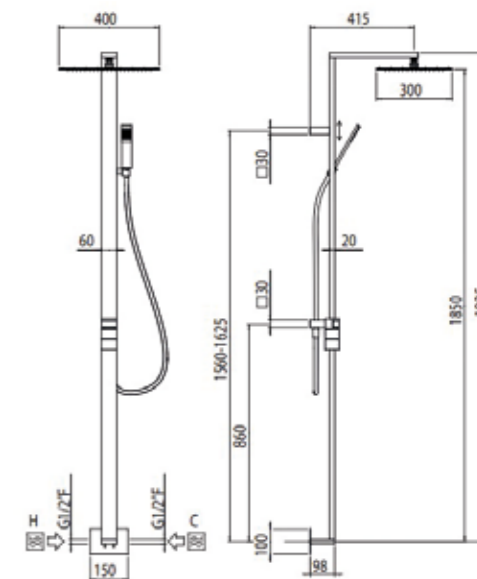

VEHLA

- Outer mixer, progressive cartridge
- Inlets G 1/2"
- Pulling diverter
- Fixed column
- Adjustable upper holder
- Vehla brass shower 1 jet
- MYSLIM INSPECTABLE AND SERVICEABLE shower head, 400x300 or 500x350
- Fixed brass shower holder
- PVC flexible hose 150 cm with double anti-torsion
- Chrome