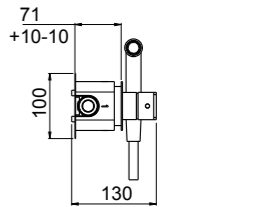

IlQuadro Single-control mixer

- Single-control concealed 1-way mixer with holder and safety stop system¹
- Brass push lever shower
- Interchangeable filter
- Integrated drip-less system
- PVC flexible hose 100 cm
- Chrome