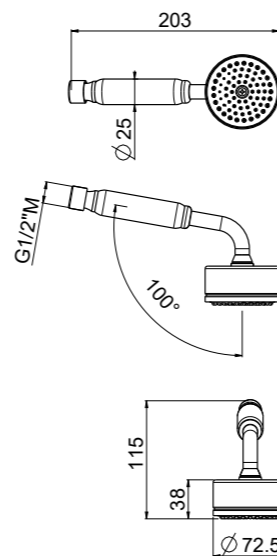

ART. 49866-CR handle in brass € 83,50

Still Colonial

- 1 jet shower in brass
- Anti-liming
- Inspectable and serviceable
- Chrome