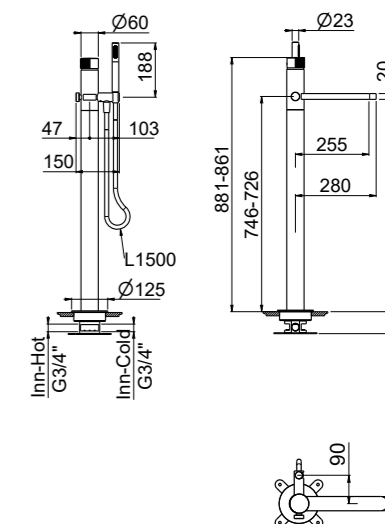

AVAILABLE FINISHINGS

MODERN	2
CLASSIC	1
PVD	9

For finishing surcharge, see table on the inside cover of the catalogue
1 See flow rate and spare parts tables page 571
Neutral standard jet screen printing. For additional screen printing with icons, specify jet outlets (see page 574) and connection sequence when ordering.

ART. 0-QTM7301EST-CR outer part € 1.755,00

1. **Freestanding tub column**
2. Conventional cartridge
   - Spout distance centre 255 mm
   - Automatic diverter with stop
   - One-jet brass Stick handshower
   - PVD flexible hose 150 cm
   - Inlets G 3/4"
   - Chrome