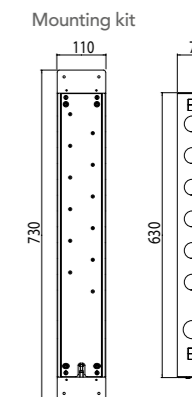

ART. W21069CR ² concealed part 6-way € 1.312,00

AVAILABLE FINISHINGS

- MODERN 5
- CLASSIC 5
- PVD 1

For finishing surcharge, see table on the inside cover of the catalogue

1. 1 For horizontal installation order 21060EST/O-CR
  2. 2 See installation heights, flow rate and spare parts table page 568
  3. 3 Order outer part number + concealed part number
  4. 4 See details page 531
2. Neutral standard jet serigraph. For additional serigraph with icons, specify jet outlets (see page 573) and connection sequence when ordering

21060-CR ³ 6-way TOTAL € 2.027,00