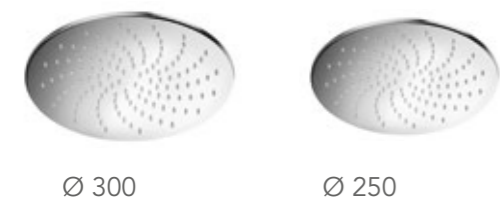

OTTOMILLIMETRI TONDO

SINGLE-FUNCTION

from page 347