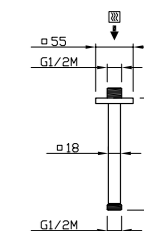

AVAILABLE FINISHINGS

MODERN 2
CLASSIC 2
PVD 1

For finishing surcharge, see table on the inside cover of the catalogue
To match shower head, see page 355
See installation heights page. 561