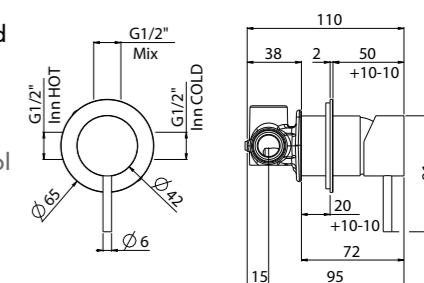

ART. W2502 concealed part € 136,00

PN

1. AVAILABLE FINISHINGS

MODERN	5
CLASSIC	5
PVD	5

For finishing surcharge, see table on the inside cover of the catalogue
1 Order outer part number + concealed part number
PN See legend on page 10

0-ITD2702-CR ¹ TOTAL € 357,00

ART.0-ITD4704EST-CR ³ outer part 1-way € 75,00

PN

- 1-way single-control concealed shower mixer
2. Conventional cartridge
   - Inlets G 1/2"
   - Wall-mounted remote control
   - Chrome