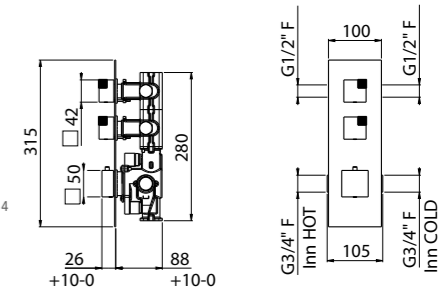

ART. W21028 ² Concealed part 2-way € 437,00

1. AVAILABLE FINISHINGS
2. MODERN 5
   - CLASSIC 5
   - PVD 1

For finishing surcharge, see table on the inside cover of the catalogue
1 For horizontal installation, order outer part 0-OCB4201EST/O-CR
2 See installation heights, flow rate and spare parts table page 567
3 Order outer part number + concealed part number
Neutral standard jet serigraph.
For additional serigraph with icons, specify jet outlets (see page 573) and connection sequence when ordering

0-OCB4201-CR ³ 2-way TOTAL € 842,00

ART. 0-OCB4001EST-CR ¹ outer part 2-way € 357,00

1. Concealed high flow rate shower mixer
2. Thermostatic cartridge
   - 2 outlets G 1/2", ceramic headworks 90°
   - Inlets G 3/4"
   - Optional mounting kit, recommended ⁴
   - Chrome