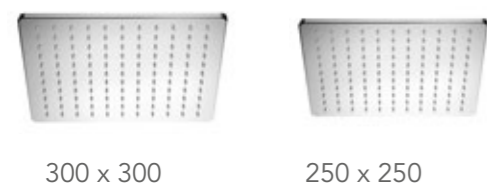

OTTOMILLIMETRI QUADRO

SINGLE-FUNCTION

from page 358