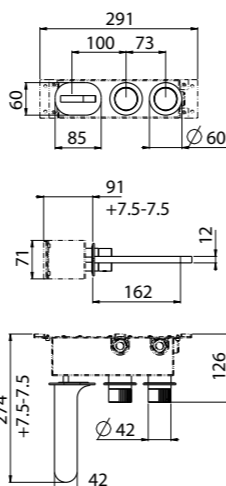

ART. W2501 concealed part € 294,00

- AVAILABLE FINISHINGS**
- | | |
|---------|---|
| MODERN | 5 |
| CLASSIC | 5 |
| PVD | 5 |

0-QTM2502-CR ¹ TOTAL € 729,00

For finishing surcharge, see table on the inside cover of the catalogue
 1 Order outer part number + concealed part number
 2 See details page 532