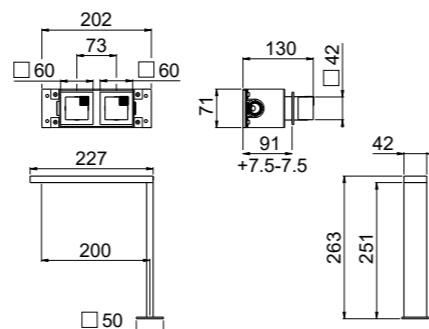

Tall washbasin mixer wall-mounted remote controls

- Spout center distance 200 mm
- Ceramic headworks 90°
- Inlets G 1/2"
- Connection flexible hose
- Without drain
- Concealed with protective cover²
- Chrome