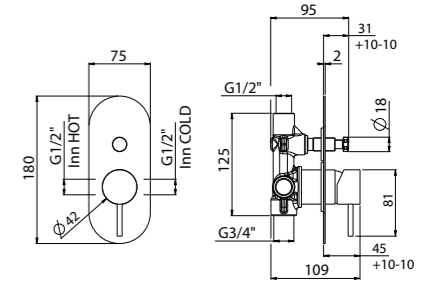

ART. W5701¹ concealed part € 273,00

PN

1. AVAILABLE FINISHINGS
2. MODERN 5
   - CLASSIC 5
   - PVD 5

0-ITD5705-CR² brass shower TOTAL € 532,00
0-ITD5706-CR² ABS shower TOTAL € 520,00

For finishing surcharge, see table on the inside cover of the catalogue
1 See installation heights, flow rate and spare parts table page 570
2 Order outer part number + concealed part number
3 See details page 536
4 See details page 530
PN See legend on page 10

ART. 0-ITD4705EST-CR⁴ outer part 2-way € 105,00

PN

- 2-way single control concealed shower mixer
2. Conventional cartridge
   - Automatic diverter with stop³
   - Inlets G 1/2"
   - Chrome