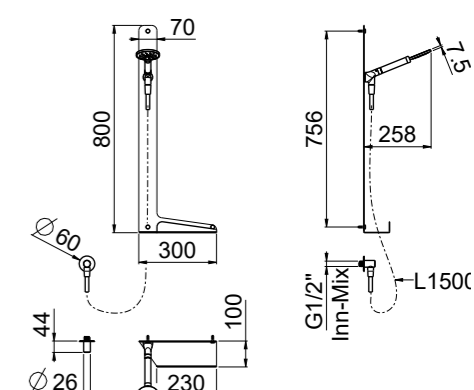

ART. 96251-CRNE/NEOP black chrome version with Stilo shower in CRNE brass € 438,00

Black Flight 2

- Wall ramp with integrated shelf
- Height 80 cm
- Shelf 23x10 cm
- CRNE brass shower Stilo
- NEOP PVC flexible hose 150 cm
- CRNE magnetic holder
- NEOP ramp
- 33642-CR water outlet