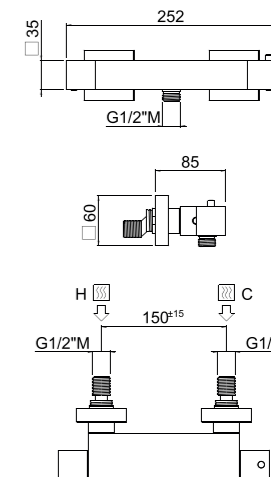

ART. 19810/C-100-CR complete item € 921,00

IlQuadro Thermostatic

- Thermostatic concealed 1-way mixer with holder and safety stop system ¹
- Brass push lever shower
- Interchangeable filter
- Integrated drip-less system
- PVC flexible hose 100 cm
- Chrome

AVAILABLE FINISHINGS

- MODERN 2
- CLASSIC 7
- PVD 4

For finishing surcharge, see table on the inside cover of the catalogue
¹ See details page 538

ART. 21505-CR Thermostatic brass handles € 260,00
ART. 21500-CR Thermostatic ABS handles € 200,00

ART. 21515-CR Mechanical brass handles € 264,00
ART. 21510-CR Mechanical ABS handles € 212,00

RIGOLETTO

- Exposed tap
- Thermostatic or mechanical cartridge ¹
- Brass or ABS handles
- 1 outlet
- Chrome

AVAILABLE FINISHINGS

-

¹ Note: the external mixer can be changed from thermostatic to mechanical and vice versa by simply changing the cartridge. See details page 539

ART. 21550-CR Thermostatic € 644,00
ART. 21560-CR Mechanical € 668,00

EXTREME

- Exposed tap
- Thermostatic or mechanical cartridge ¹
- 1 outlet
- Chrome

AVAILABLE FINISHINGS

-

¹ Note: the external mixer can be changed from thermostatic to mechanical and vice versa by simply changing the cartridge. See details page 539

ART. 21522-CR Thermostatic € 312,00
ART. 21532-CR Mechanical € 326,00

RIGOLETTO COLONIAL

- Exposed tap
- Thermostatic or mechanical cartridge ¹
- 1 outlet
- Chrome

AVAILABLE FINISHINGS

-

¹ Note: the external mixer can be changed from thermostatic to mechanical and vice versa by simply changing the cartridge. See details page 539