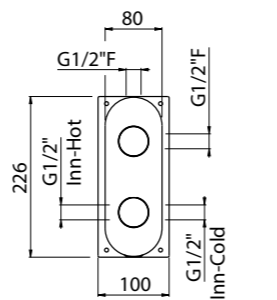

ART. 21428EST/A-CR outer part 2-way € 161,00
ART. 21438EST/A-CR outer part 3-way € 161,00

PN

Vertical concealed shower mixer

- Mechanical cartridge
- Rotating diverter with 2 or 3 outlet closure
- Inlets G 1/2"
- Concealed with protective cover³
- Easy-grip kit included⁴
- Chrome