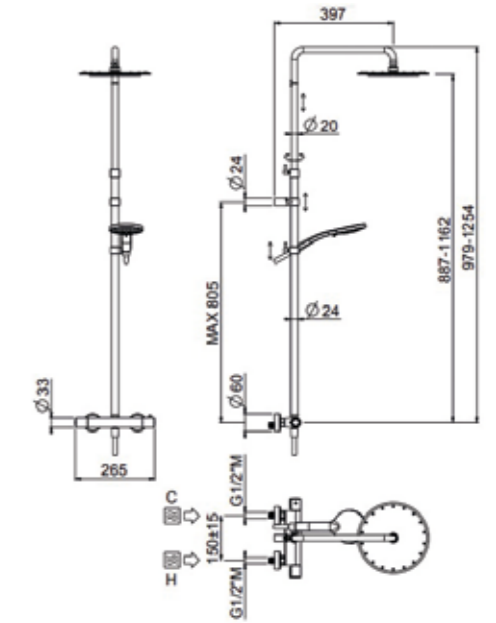

TELESCOPIC RIGOLETTO W/ STICK

- Outer mixer, thermostatic or mechanical cartridge
- Inlets G 1/2"
- Rotating diverter with 2 outlet closure
- Telescopic column with orientable shower arm
- Angled upper bridge
- Adjustable upper holder
- ABS anti-liming shower 3 jets
- Stick ABS/chromed stainless-steel round anti-liming shower head, Ø 200 or Ø 250
- Slider in brass
- PVC flexible hose 150 cm with double anti-torsion
- Chrome