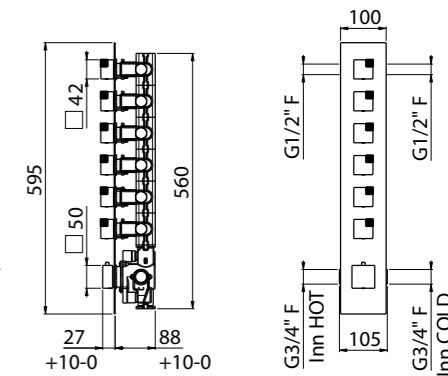

Mounting kit

ART. KIT00040
€ 171,00

ART. W21049CR² Concealed part 4-way € 998,00

AVAILABLE FINISHINGS

- MODERN 5
- CLASSIC 5
- PVD 1

For finishing surcharge, see table on the inside cover of the catalogue

1 For horizontal installation, order outer part 0-OCB4003EST/O-CR

2 See installation heights, flow rate and spare parts table page 568

3 Order outer part number + concealed part number

4 See details page 531

Neutral standard jet serigraph. For additional serigraph with icons, specify jet outlets (see page 573) and connection sequence when ordering

0-OCB4003-CR³ 4-way TOTAL € 1.559,00

ART. 0-OCB4005EST-CR¹ outer part 6-way € 752,00

Concealed high flow rate shower mixer

- Thermostatic cartridge
- 6 outlets G 1/2", ceramic headworks 90°
- Inlets G 3/4"
- Optional mounting kit, recommended⁴
- Chrome

Mounting kit