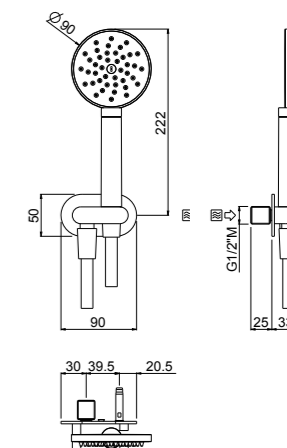

Stilo 4

- 1 jet shower, anti-liming, inspectable and serviceable, brass
- Wall outlet with holder
- Fitting G 1/2"
- PVC flexible hose 150 cm double anti-torsion
- Chrome

AVAILABLE FINISHINGS

- MODERN 8
- CLASSIC 8
- PVD 6