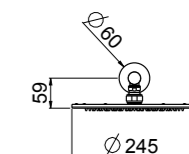

ART. W7302 concealed part € 235,00

0-NVS7302-316 ¹ TOTAL € 3.363,00

¹ Order outer part number + concealed part number

ART. 26112C35-316 complete article € 531,00

Complete set shower arm and shower head

- Shower head OttoMillimetri Ø 250
- Inspectable and serviceable
- Flat 7,5mm thickness
- Minimum flow 6/l min
- Flow limiter 11 l/min at 3 bar
- Anti-liming silicone nozzles, easy-clean system
- Brushed stainless steel AISI316L
- Brushed stainless steel AISI316 shower arm
- Ø 25
- Center distance 35 cm
- Fitting G 1/2"