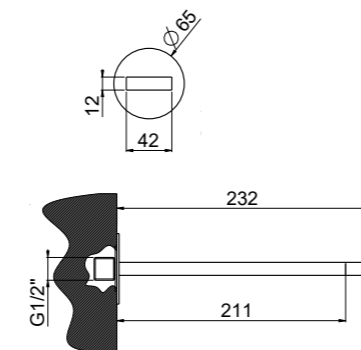

- Spout centre distance 161 mm
- Inlet G 1/2"
- To pair with mixer
- Chrome

Wall-mounted washbasin/bathtub spout XL

- Spout centre distance 211 mm
- Inlet G 1/2"
- To pair with mixer
- Chrome

AVAILABLE FINISHINGS