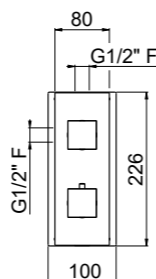

1. Vertical concealed shower mixer
2. Thermostatic cartridge
   - Rotating diverter with 2 or 3 outlet closure
   - Inlets G 1/2"
   - Concealed with protective cover ³
   - Chrome