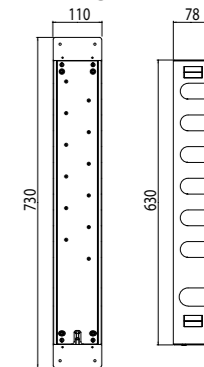

ART. KIT00060
€ 227,00

ART. W21069CR² Concealed part 6-way € 1.312,00

AVAILABLE FINISHINGS

- MODERN 5
- CLASSIC 5
- PVD 1

For finishing surcharge, see table on the inside cover of the catalogue

1 For horizontal installation, order outer part 0-OCB4005 EST/O-CR

2 See installation heights, flow rate and spare parts table page 568

3 Order outer part number + concealed part number

4 See details page 531

Neutral standard jet serigraph. For additional serigraph with icons, specify jet outlets (see page 573) and connection sequence when ordering

0-OCB4005-CR³ 6-way TOTAL € 2.064,00

ART. 0-OCB4004EST-CR¹ outer part 5-way € 658,00