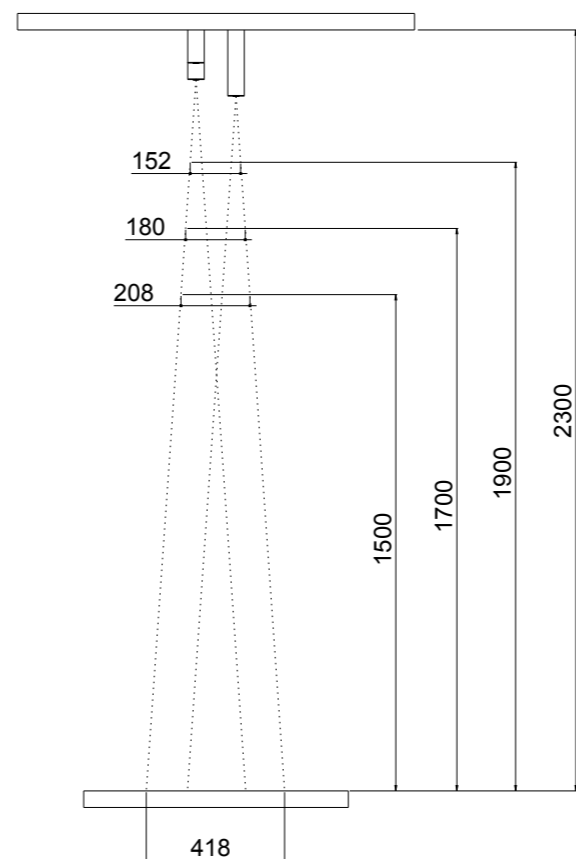

Ceiling-mounted

FEATURES WALL- AND CEILING-MOUNTED SHOWER HEADS

Rain Jet
An intense, full jet reproduces the sensation of a relaxing rain shower on the skin.

STRENGTHS OF WALL- AND CEILING-MOUNTED SHOWER HEADS

- Customised installation (one or more shower heads)
- Modular rain jet option
- Functionality and simplicity of design
- Easy-clean system for maintenance
- Inspectable aerator for maintenance