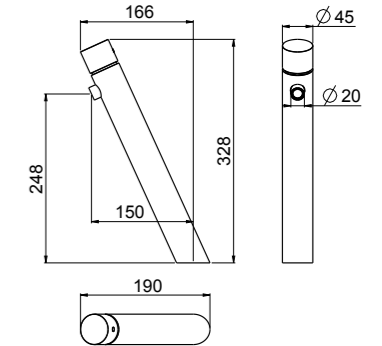

AVAILABLE FINISHINGS

- MODERN 2
- CLASSIC 1
- PVD 9

For finishing surcharge, see table on the inside cover of the catalogue
Photo matt brushed nickel finishing