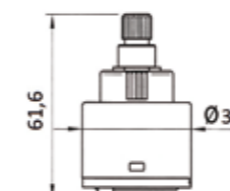

- Diverter cartridge 2-way
  with closure Ø 35

For concealed mixer code:
W21220; W21320
W21270; W21370

ART. ORIC023 € 31,50