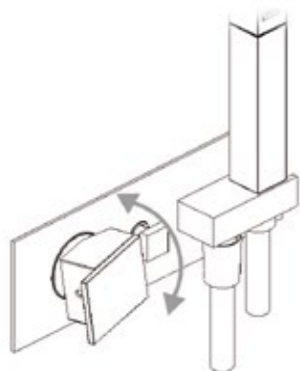

SINGLE-CONTROL 2-WAY (2 outlets non-simultaneous)