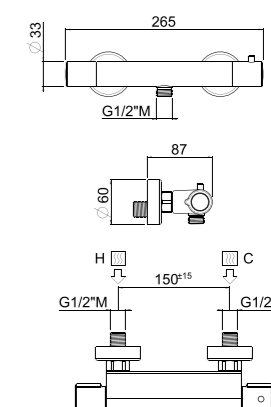

RIGOLETTO

- Exposed tap
- Thermostatic or mechanical cartridge ¹
- Brass or ABS handles
- 1 outlet
- Chrome

AVAILABLE FINISHINGS

-

¹ Note: the external mixer can be changed from thermostatic to mechanical and vice versa by simply changing the cartridge. See details page 539

ART. 21550-CR Thermostatic € 644,00
ART. 21560-CR Mechanical € 668,00