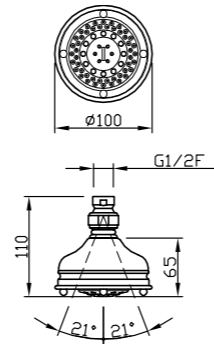

ART. 24910-CR inspectable and serviceable in BRASS CR € 82,00

Colonial 5

- Inspectable and serviceable
- Minimum flow rate 9 l/min
- Easy-clean system, anti-liming silicone nozzles
- Chrome

Features:

- Central rain
- Rain
- Central
- Rain + Soft
- Soft

AVAILABLE FINISHINGS

- MODERN 3
- CLASSIC 3

For finishing surcharge, see table on the inside cover of the catalogue