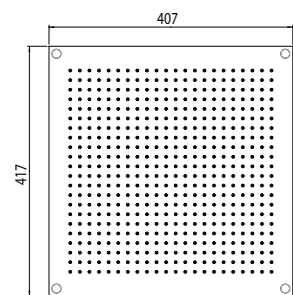

410 x 410

- Inspectable and serviceable
- 4 replaceable cartridges ¹
- Minimum flow rate 16 l/min
- Pressure limiter at 1 bar ²
- Version with ECO rain jet ³ available
- Easy-clean system, anti-liming silicone nozzles
- Recommended optional safety kit ⁴
- Chrome

Features:

- Rain with 484 nozzles

AVAILABLE FINISHINGS

- MODERN 1
- CLASSIC 1
- PVD 1

ART	CHROMOTHERAPY	ATOMIZERS	WATER-FALLS	No. WAYS	€
23008X-CRX				1	822,00

For finishing surcharge, see table on the inside cover of the catalogue

See installation heights page 556

1 See details page 540

2 See details page 542

3 See details page 541

4 See details page 542