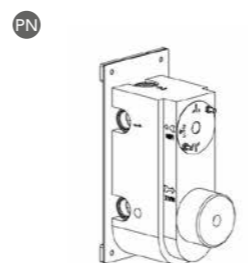

ART. W21421CR¹ concealed part 2-way € 330,00
ART. W21431CR¹ concealed part 3-way € 359,00