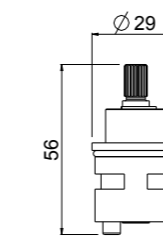

- Diverter cartridge 2-way no closure Ø 29

For concealed mixer code:
W21321; W21929
For articles code:
1981x/C-

ART. ORIC051 € 58,00