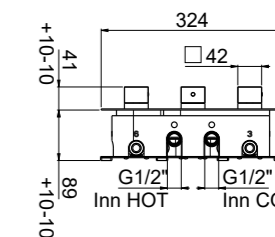

1. Horizontal concealed shower mixer
2. Thermostatic cartridge
   - Rotating diverter with 4, 5 or 6 outlet closure
   - Inlets G 1/2"
   - Concealed with protective cover ³
   - Chrome