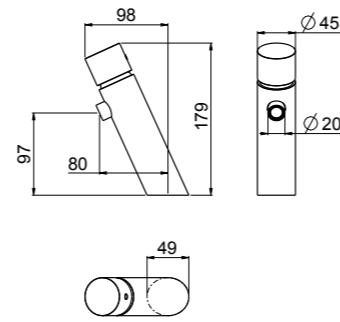

For finishing surcharge, see table on the inside cover of the catalogue
Photo matt brushed nickel finishing

ART. 0-SCL0701-CR complete article € 411,00

WOOD SCULL

Washbasin single-hole mixer

- Handle in Italian walnut
- Spout center distance 80 mm
- Single control mixer
- Connection flexible hoses
- Without drain
- Chrome