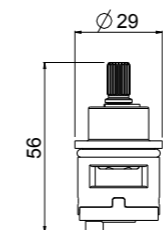

- Diverter cartridge 2-way
  with closure Ø 29

For concealed mixer code:
W5100; W5102; W5103; W5105;
W6101
W21221; W21241; W21251; W21801;
W21829; W21849; W21859
W21421; W21341; W21351;
W21529; W21949; W21959

ART. ORIC047 € 52,00