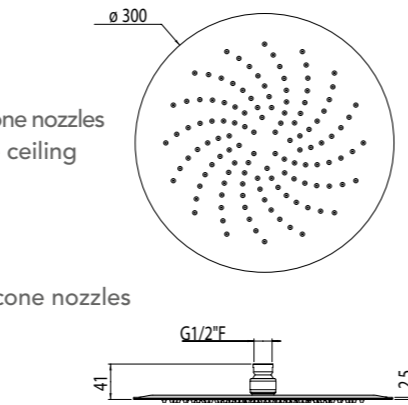

ART. **SLM0003CRX** inspectable and serviceable in CR stainless steel € 370,00
ART. **SLM0003/NI** non-inspectable and non-serviceable in stainless steel € 248,00

ART €
KIT00006 65,50

MySlim Ø 300

- Inspectable and serviceable ¹ / Non-Inspectable and serviceable
- Ultra-flat 3mm thickness
- Minimum flow rate 7 l/min
- Flow limiter 12 l/min at 3 bar
- Easy-clean system, anti-liming silicone nozzles
- Can be installed flush with false ceiling using KIT00006 ²
- Polished Chrome/Stainless ³

Features:

- Rain with 124 anti-limescale silicone nozzles

AVAILABLE FINISHINGS
MODERN 2
CLASSIC 2

For finishing surcharge, see table on the inside cover of the catalogue

FOR NON-INSPECTABLE AND NON-SERVICEABLE SHOWER HEAD ONLY AVAILABLE WITH SPZ FINISH cat. 14 (RECOMMENDED WITH STN FINISHING SHOWER ARM)

1 See details page 544

2 See details page 543

3 INSPECTABLE AND SERVICEABLE version (CRX): chrome plated.

NON-SERVICEABLE version (NI): polished stainless steel

PN See legend on page 10