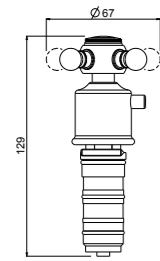

• Kit for converting Rigoletto Colonial mechanical mixer into thermostatic mixer

ART. **ORIC056** € 93,00

For articles:
21532-CR; 01-1824-CR; 01-1825-CR
01-1826-CR; 01-1827-CR; 01-1828-CR;
01-1829-CR; 01-0820-CR