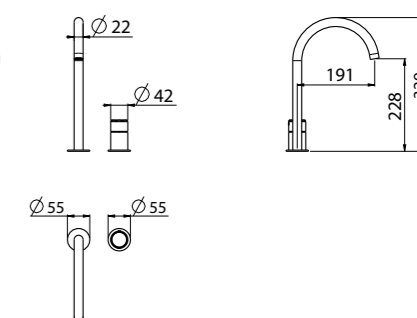

MODERN	2
CLASSIC	1
PVD	9

For finishing surcharge, see table on the inside cover of the catalogue

ART. 0-STL1702-CR complete article € 462,00

2-hole tall washbasin mixer

- Spout center distance 191 mm
- Conventional cartridge
- Connection flexible hoses
- Without drain
- Chrome