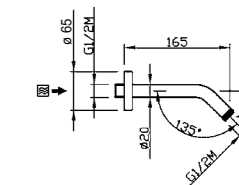

AVAILABLE FINISHINGS
MODERN 2
CLASSIC 2
PVD 1

For finishing surcharge, see table on the inside cover of the catalogue
To match shower head, see page 344
See installation heights page 560