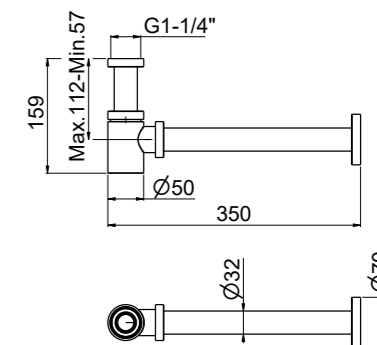

AVAILABLE FINISHINGS

MODERN	11
CLASSIC	10
PVD	10

For finishing surcharge, see table on the inside cover of the catalogue

ART. 70600-CR € 119,00