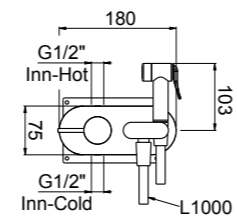

IlTondo Single-control mixer

- Single-control concealed 1-way mixer with holder and safety stop system¹
- Brass push lever shower
- Interchangeable filter
- Integrated drip-less system
- PVC flexible hose 100 cm
- Chrome