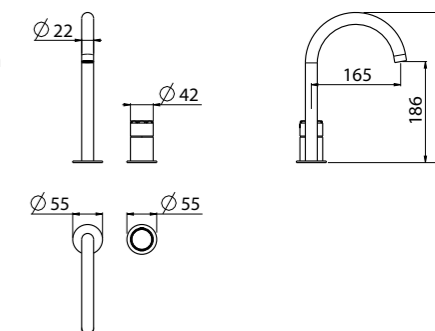

AVAILABLE FINISHINGS

MODERN	2
CLASSIC	1
PVD	9

For finishing surcharge, see table on the inside cover of the catalogue

ART. 0-STL0702-CR complete article € 407,00

2-hole washbasin mixer

- Spout center distance 165 mm
- Conventional cartridge
- Connection flexible hoses
- Without drain
- Chrome