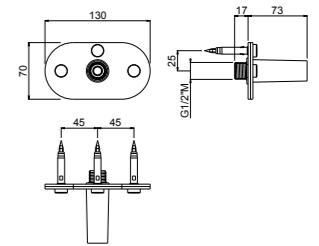

• Standard cartridge replacement kit for MyDream shower head

ART. **KIT00028** € 72,50

See details page 540
Holder for minimal shower arm Ø 20 1/2" MM to be paired with large shower heads

ART	ITEM DESCRIPTION
KIT00028	MyDream STANDARD cartridge replacement kit