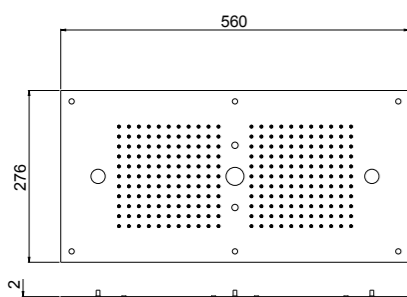

Features:

- Rain with 242 nozzles
- Central Kneipp, 1 jet
- Misting, 2 jets
- Chromotherapy, 2 RGB LED spotlights

AVAILABLE FINISHINGS

- MODERN 1
- CLASSIC 1
- PVD 1

Warning! Finishes CRNE, VR not feasible