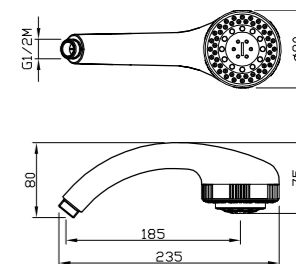

-

ART. 51005-CR in ABS € 28,50

Tonika

- Shower 5 jets in ABS
- Anti-liming
- Inspectable and serviceable
- Chrome

AVAILABLE FINISHINGS

-

ART. 55305-CR in ABS € 18,00

Sirius