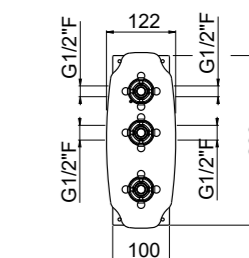

1. Concealed shower mixer with simultaneous openings
2. Thermostatic cartridge
   - 2 outlets G 1/2", ceramic headworks 90°
   - Inlets G 1/2"
   - Concealed with protective cover ⁴
   - Chrome