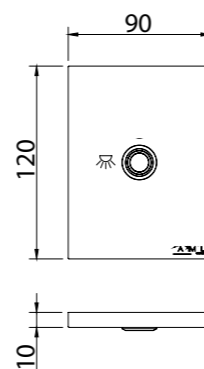

MODERN	10
CLASSIC	9
PVD	9

For finishing surcharge, see table on the inside cover of the catalogue

ART. 0P002-CR € 268,00

ART. 0P004-CR chromotherapy/white light € 268,00

**Switch control**

- Concealed 503E power & switching box for 3 modules
- Power & switching holder 3-position
- 2 buttons with 3 m connection cable
- 1 cosmetic brass plate