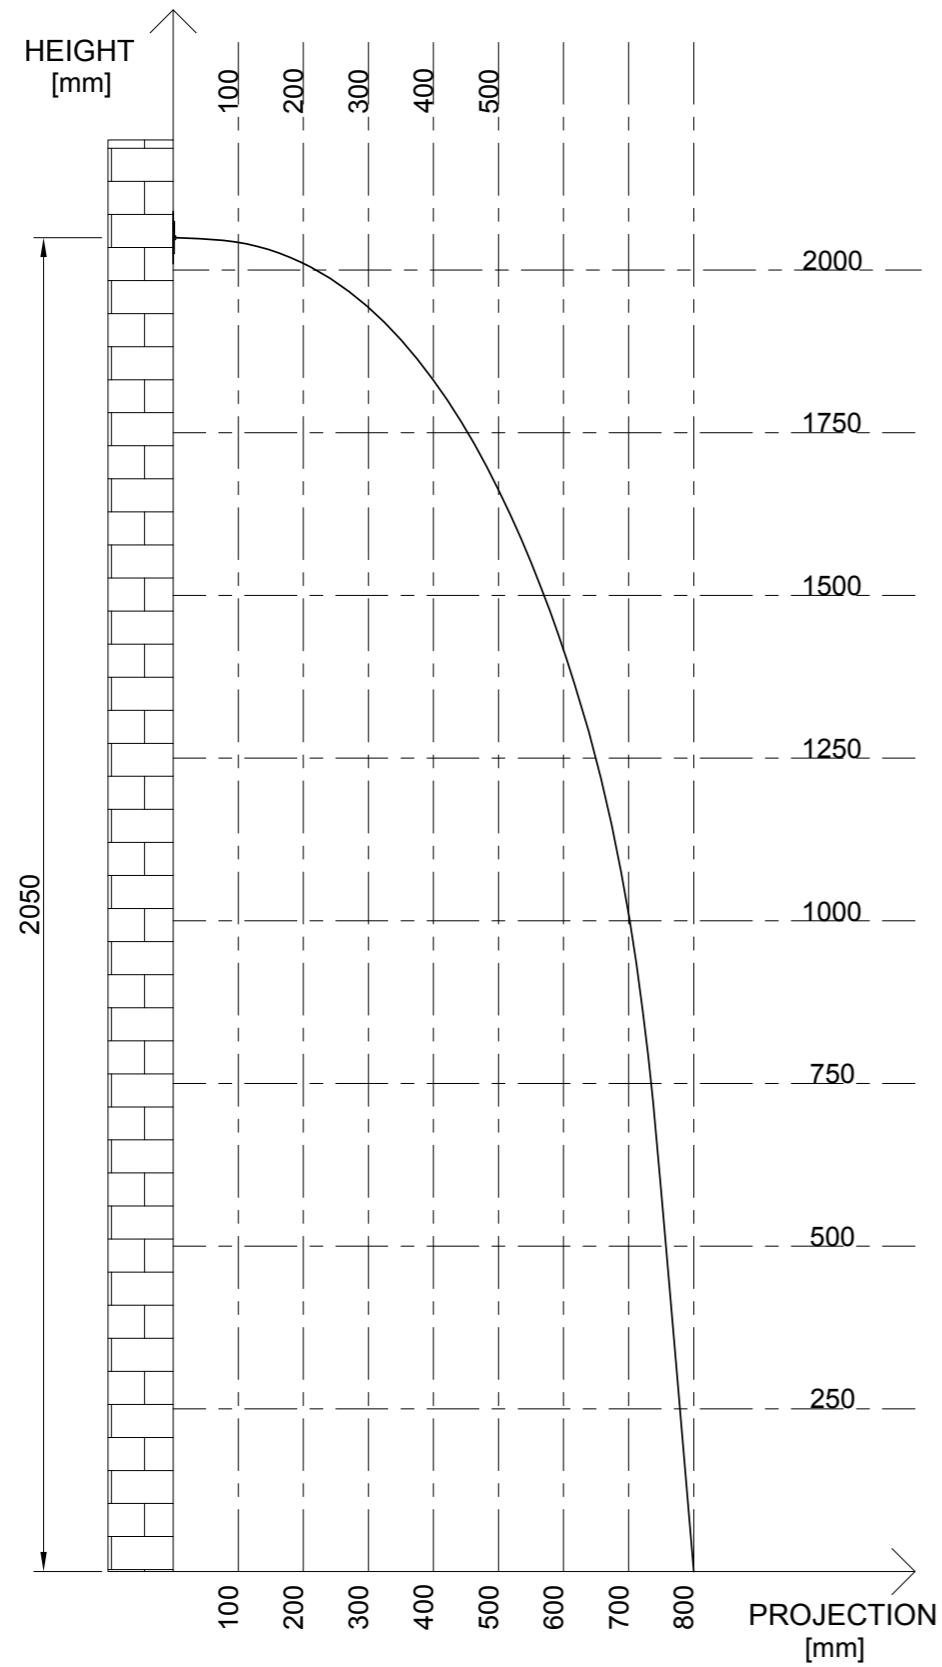

Waterfall jet projection test at 3 bar
(standard mains water system pressure).

Waterfall jet projection test at 3 bar
(standard mains water system pressure).