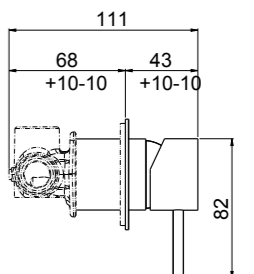

ART. W4700¹ concealed part € 78,00