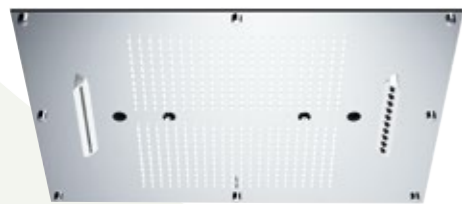

Shower heads New MyDream

Shower heads New MyDream

ref. 23091XNCT/S-CRX
dim. 700x500