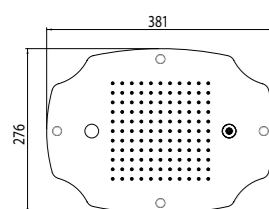

AVAILABLE FINISHINGS

MODERN	1
CLASSIC	1
PVD	1