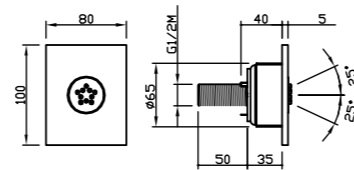

Body-jet Quadro

- Concealed ¹
- Orientable
- Anti-liming
- Inspectable and serviceable
- Hydromassage jet
- Minimum flow rate 4 l/m
- Chrome

AVAILABLE FINISHINGS
MODERN 9
CLASSIC 9
PVD 9

For finishing surcharge, see table on the inside cover
of the catalogue
See installation heights page 564
1 Prepare concealed housing