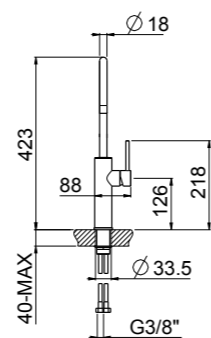

KITCHEN mixer with swivel spout

- Spout center distance 219 mm
- Conventional cartridge energy saving system
- Swivel spout 360°
- Connection flexible hoses
- Without drain
- Brushed stainless steel AISI316L