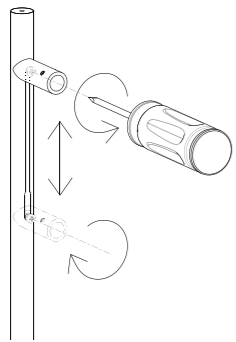

ADJUSTABLE WALL RAIL

- Sliding rail sets adaptable to all types of coating.
- double adjustment on both holders.
- adjustable center distance