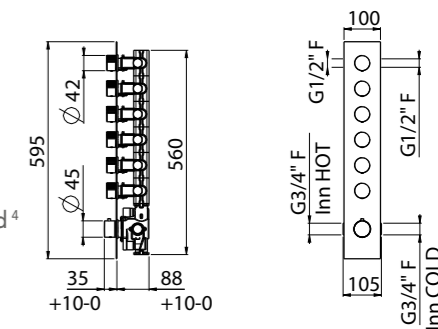

0-QTM4003-CR³ 4-way TOTAL € 1.415,00

For finishing surcharge, see table on the inside cover of the catalogue
1 For horizontal installation, order outer part 0-QTM4003EST/O-CR
2 See installation heights, flow rate and spare parts table page 568
3 Order outer part number + concealed part number
4 See details page 530

ART. 0-QTM4005EST-CR¹ outer part 6-way € 535,00

1. Concealed high flow rate shower mixer
2. Thermostatic cartridge
   - 6 G 1/2" outlets, ceramic headworks 90°
   - Inlets G 3/4"
   - Optional mounting kit, recommended⁴
   - Chrome

ART. W21069CR² concealed part 6-way € 1.312,00

1. AVAILABLE FINISHINGS

MODERN	5
CLASSIC	5
PVD	1