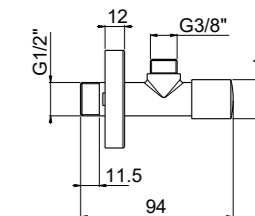

AVAILABLE FINISHINGS

MODERN	6
CLASSIC	6
PVD	5

For finishing surcharge, see table on the inside cover of the catalogue

IlQuadro

SHOWER

- 234** CONCEALED - THERMOSTATIC CARTRIDGE - G 1/2"
- 241** CONCEALED - THERMOSTATIC CARTRIDGE - G 3/4"
- 244** CONCEALED - MECHANICAL CARTRIDGE - G 1/2"
- 247** CONCEALED - CONVENTIONAL CARTRIDGE - G 1/2"