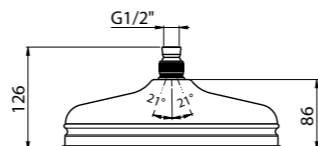

1. Colonial Ø 270
2. Inspectable and serviceable
   - Minimum flow rate 5 l/min
   - Flow limiter 15 l/min at 3 bar
   - Easy-clean system, anti-liming silicone nozzles
   - Chrome

1. Features:
2. Rain with gasket 174 nozzles

1. AVAILABLE FINISHINGS

MODERN	3
CLASSIC	3
PVD	2

For finishing surcharge, see table on the inside cover of the catalogue