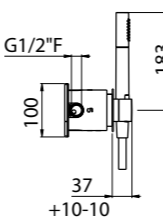

Integrated duplex concealed shower mixer

- Thermostatic cartridge
- Rotating diverter with 4, 5 or 6 outlet closure
- Stick single-function shower in brass³
- Wall outlet with hand shower holder
- PVC flexible hose 150 cm
- Inlets G 1/2"
- Concealed with protective cover⁴
- Easy-grip kit included⁵
- Chrome