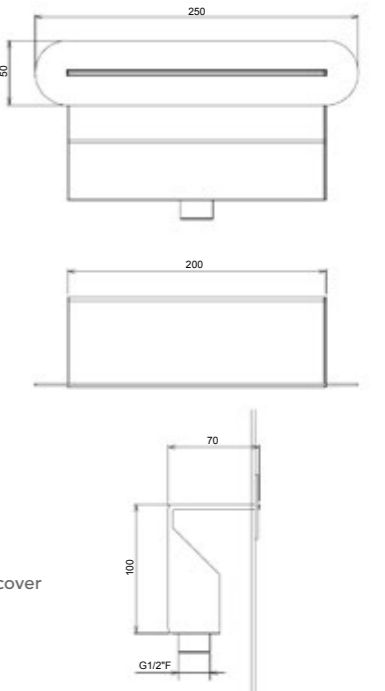

AVAILABLE FINISHINGS

- MODERN 7
- CLASSIC 7
- PVD 7

For finishing surcharge, see table on the inside cover of the catalogue
See installation heights page 562
1 Prepare concealed housing
PN See legend on page 10