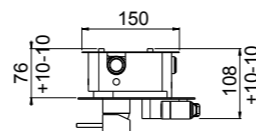

IlTondo Single-control mixer

- Single-control concealed 1-way mixer with holder and safety stop system¹
- Brass push lever shower
- Interchangeable filter
- Integrated drip-less system
- PVC flexible hose 100 cm
- Chrome