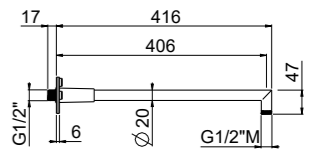

ART. 26881X complete article € 366,00

**ILTONDO 15
CEILING-MOUNTED SHOWER HEAD**

- Inspectable and serviceable
- Flow limiter 6 l/min at 3 bar
- H 150 mm ø50
- Ceiling installation inlets G 1/2"
- Anti-liming rain aerator, inspectable and removable
- Stainless steel

AVAILABLE FINISHINGS

- BRD / PTQ / PBL / VBL € 531,00
- NEOP / BIOP € 513,00
- SPZ € 458,00

See installation heights page. 558-559

ART. 26882X complete article € 371,00

**ILTONDO 20
CEILING-MOUNTED SHOWER HEAD**

- Inspectable and serviceable
- Flow limiter 6 l/min at 3 bar
- H 200 ø mm 50
- Ceiling installation inlets G 1/2"
- Anti-liming rain aerator, inspectable and removable
- Stainless steel

AVAILABLE FINISHINGS

- BRD / PTQ / PBL / VBL € 538,00
- NEOP / BIOP € 520,00
- SPZ € 464,00

See installation heights page. 558-559

ART. 20126C15-CR center distance 15 cm € 41,50

ART. 20126C30-CR center distance 30 cm € 54,00

ART. 20126C60-CR center distance 60 cm € 81,00

Tondo

- Brass
- Ø 26
- Fitting G 1/2"
- Chrome

AVAILABLE FINISHINGS

- MODERN 2
- CLASSIC 2
- PVD 1

For finishing surcharge, see table on the inside cover of the catalogue
To match shower head, see page 344
See installation heights page. 561

ART. 20040C35-SUP-CR center distance 40 cm € 184,50

ART. 20040C40-SUP-CR center distance 45 cm € 194,50

Spigolo with holder

- Brass
- Ø 20
- Fitting G 1/2"
- Ideal for heavy shower heads¹
- Chrome

AVAILABLE FINISHINGS

- MODERN 2
- CLASSIC 2
- PVD 1

For finishing surcharge, see table on the inside cover of the catalogue
To match shower head, see page 344
See installation heights page 560
¹ See details page 545

ART. 20020C30-SUP-CR center distance 35 cm € 168,00

ART. 20020C35-SUP-CR center distance 40 cm € 170,00

ART. 20020C40-SUP-CR center distance 45 cm € 179,00

Tondo with holder

- Brass
- Ø 20
- Fitting G 1/2" M
- Ideal for heavy shower heads¹
- Chrome