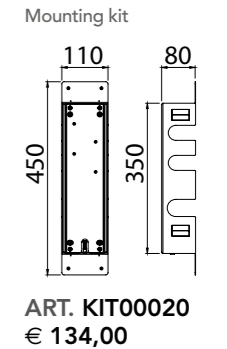

ART. W21029CR ² Concealed part 2-way € 690,00

1. AVAILABLE FINISHINGS
2. MODERN 5
   - CLASSIC 5
   - PVD 1

For finishing surcharge, see table on the inside cover of the catalogue
1 For horizontal installation, order outer part 0-OCB4001EST/O-CR
2 See installation heights, flow rate and spare parts table page 568
3 Order outer part number + concealed part number
4 See details page 531
Neutral standard jet serigraph. For additional serigraph with icons, specify jet outlets (see page 573) and connection sequence when ordering

0-OCB4001-CR ³ 2-way TOTAL € 1.047,00