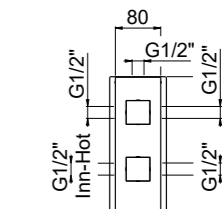

1. **Vertical concealed shower mixer**
2. Mechanical cartridge
   - Rotating diverter with 4, 5 or 6 outlet closure
   - Inlets G 1/2"
   - Concealed with protective cover³
   - Chrome