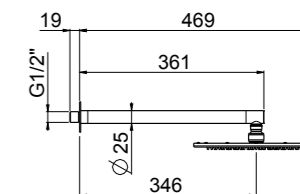

ART. W7302 concealed part € 235,00

0-NVS7302-316 ¹ TOTAL € 3.363,00

¹ Order outer part number + concealed part number

ART. 26112C35-316 complete article € 531,00

Complete set shower arm and shower head

- Shower head OttoMillimetri Ø 250
- Inspectable and serviceable
- Flat 7,5mm thickness
- Minimum flow 6/l min
- Flow limiter 11 l/min at 3 bar
- Anti-liming silicone nozzles, easy-clean system
- Brushed stainless steel AISI316L
- Brushed stainless steel AISI316 shower arm
- Ø 25
- Center distance 35 cm
- Fitting G 1/2"