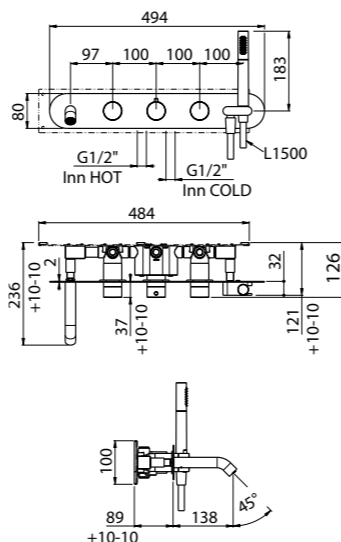

Concealed bathtub mixer

- Concealed bathtub mixer
- Spout distance center 138 mm
- Thermostatic cartridge
- Rotating diverter with 2 or 3 outlet closure
- Stick single-function shower in brass
- Wall outlet with hand shower holder
- PVC flexible hose 150 cm
- Inlets G 1/2"
- Concealed with protective cover³
- Chrome

AVAILABLE FINISHINGS

MODERN	13
CLASSIC	12
PVD	11

For finishing surcharge, see table on the inside cover of the catalogue

1 See installation heights, flow rate and spare parts table page 571

2 Order outer part number + concealed part number

3 See details page 536

Neutral standard jet serigraph. For additional serigraph with icons, specify jet outlets (see page 574) and connection sequence when ordering

ART. W6100¹ concealed part € 606,00

0-ITD6101-CR² 2-way TOTAL € 1.120,00

ART. 26883X complete article € 385,00

ILTONDO WALL-MOUNTED SHOWER HEAD

- Inspectable and serviceable
- Flow limiter 6 l/min at 3 bar
- Wall-mounted installation inlets G 1/2"
- Anti-liming rain aerator, inspectable and removable
- Stainless steel