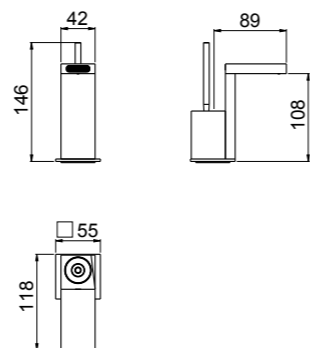

MODERN	11
CLASSIC	10
PVD	10

For finishing surcharge, see table on the inside cover of the catalogue

BIDET CONVENTIONAL CARTRIDGE

ART. 0-DSD3701-CR complete article € 566,00

Bidet single-hole mixer

- Spout center distance 89 mm
- Single-control mixer
- Connection flexible hoses
- Without drain
- Chrome