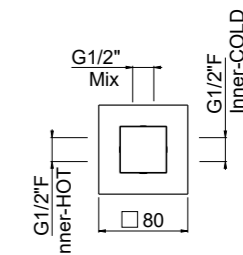

- 1-way single-control concealed shower mixer
2. Conventional cartridge
   - Inlets G 1/2"
   - Chrome