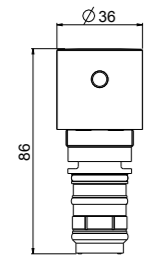

• Kit for converting Cosi mechanical mixer into thermostatic mixer

ART. **ORIC040** € 116,00

For articles:
21400-CR;
00-07xx-CR; 00-17xx-CR