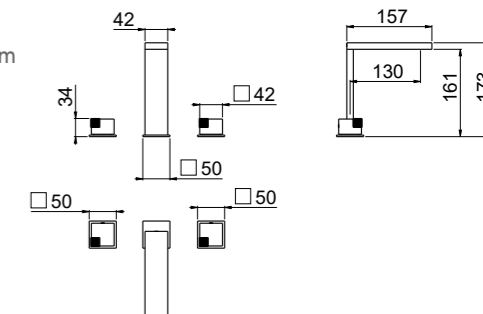

3-hole washbasin mixer

- Spout center distance 130 mm
- Ceramic headworks 90°
- Connection flexible hoses
- Without drain
- Chrome