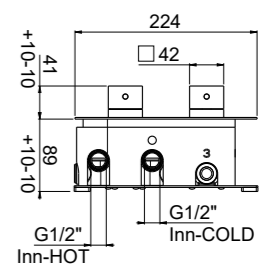

1. **AVAILABLE FINISHINGS**

MODERN	5
CLASSIC	5
PVD	5

For finishing surcharge, see table on the inside cover of the catalogue
1 See installation heights, flow rate and spare parts table page 566
2 Order outer part number + concealed part number
3 See details page 530
Neutral standard jet serigraph. For additional serigraph with icons, specify jet outlets (see page 572) and connection sequence when ordering.

0-DSD5103-CR² 4-way TOTAL € 1.271,00
0-DSD5104-CR² 5-way TOTAL € 1.308,00
0-DSD5105-CR² 6-way TOTAL € 1.352,00

ART. 0-DSD4101EST/O-CR outer part 2-way € 237,00
ART. 0-DSD4102EST/O-CR outer part 3-way € 237,00

1. **Horizontal concealed shower mixer**
2. Thermostatic cartridge
   - Rotating diverter with 2 or 3 outlet closure
   - Inlets G 1/2"
   - Concealed with protective cover³
   - Chrome