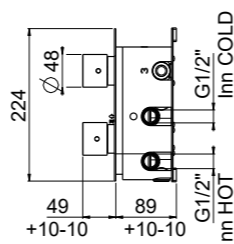

ART. 0-SCL4101EST-CR outer part 2-way € 266,00
ART. 0-SCL4102EST-CR outer part 3-way € 266,00

1. **WOOD SCULL**
   Vertical concealed shower mixer
2. Handles in Italian walnut
   - Thermostatic cartridge
   - Rotating diverter with 2 or 3 outlet closure
   - Inlets G 1/2"
   - Concealed with protective cover ³
   - Chrome

ART. W21221CR ¹ concealed part 2-way € 373,00
ART. W21231CR ¹ concealed part 3-way € 409,00

1. **AVAILABLE FINISHINGS**

MODERN	5
CLASSIC	5
PVD	1

For finishing surcharge, see table on the inside cover of the catalogue
Photo matt brushed nickel finishing
1 See installation heights, flow rate and spare parts table page 566
2 Order outer part number + concealed part number
3 See details page 530
Neutral standard jet serigraph.
For additional serigraph with icons, specify jet outlets (see page 573) and connection sequence when ordering.
PN See legend on page 10

0-SCL4101-CR ² 2-way TOTAL € 639,00
0-SCL4102-CR ² 3-way TOTAL € 675,00

ART. 0-SCL4101EST/O-CR outer part 2-way € 266,00
ART. 0-SCL4102EST/O-CR outer part 3-way € 266,00

1. **WOOD SCULL**
   Horizontal concealed shower mixer
2. Handles in Italian walnut
   - Thermostatic cartridge
   - Rotating diverter with 2 or 3 outlet closure
   - Inlets G 1/2"
   - Concealed with protective cover ³
   - Chrome

ART. W21221CR ¹ concealed part 2-way € 373,00
ART. W21231CR ¹ concealed part 3-way € 409,00

1. **AVAILABLE FINISHINGS**

MODERN	5
CLASSIC	5
PVD	1

For finishing surcharge, see table on the inside cover of the catalogue
Photo matt brushed nickel finishing
1 See installation heights, flow rate and spare parts table page 566
2 Order outer part number + concealed part number
3 See details page 530
Neutral standard jet serigraph. For additional serigraph with icons, specify jet outlets (see page 573) and connection sequence when ordering.
PN See legend on page 10