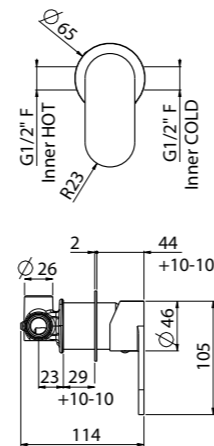

ART. 0-SPZ2700EST-CR outer part 1-way € 53,00

PN

Single-control mixer
1 outlet

- Wall-mounted remote control
- To pair with wall-mounted spout
- Conventional cartridge
- Inlets G 1/2"
- Chrome