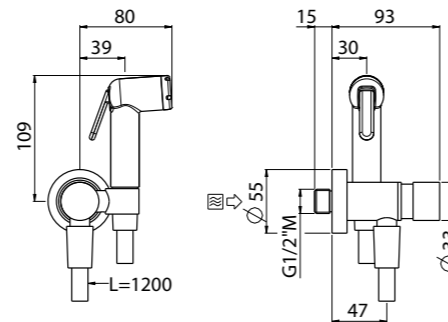

AVAILABLE FINISHINGS

-

1 See details page 538