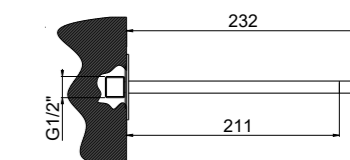

Wall-mounted washbasin/
bathtub spout XL

- Spout center distance 211 mm
- Inlet G 1/2"
- To pair with mixer
- Chrome

AVAILABLE FINISHINGS

MODERN	2
CLASSIC	1
PVD	4

For finishing surcharge, see table on the inside cover of the catalogue
PN See legend on page 10

ART. 0-NVS2900-316 center distance 190 mm € 170,00
ART. 0-NVS2901-316 center distance 258 mm € 194,00