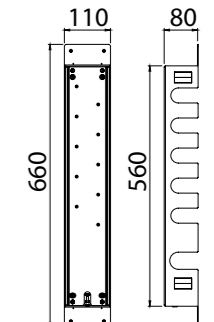

ART. W21059CR² concealed part 5-way € 1.152,00

AVAILABLE FINISHINGS

- | | |
|---------|---|
| MODERN | 5 |
| CLASSIC | 5 |
| PVD | 1 |

Mounting kit

ART. KIT00050
€ 193,00

21059-CR³ 5-way TOTAL € 1.584,00

For finishing surcharge, see table on the inside cover of the catalogue
 1 For horizontal installation order 21059EST/O-CR
 2 See installation heights, flow rate and spare parts table page 568
 3 Order outer part number + concealed part number
 4 See details page 531
 5 See details page 533
 Neutral standard jet serigraph. For additional serigraph with icons, specify jet outlets (see page 573) and connection sequence when ordering