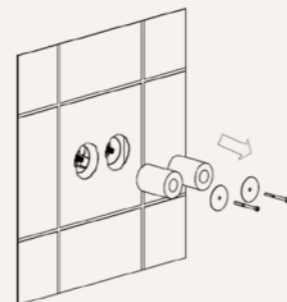

3.
When the coating is complete, remove the fixing plates and the system testing handle.