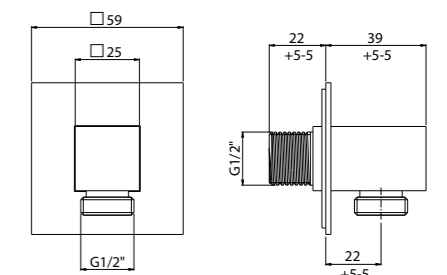

ART. 33621-CR € 48,50

- Square wall outlet
- Brass
- Fitting G 1/2" M
- Chrome

ART. 33661-CR € 9,50

- Curved wall outlet
- Brass
- Fitting G 1/2" M
- Chrome

ART. 33630-CR € 28,00

- SFERICA wall outlet
- Brass
- Fitting G 1/2" M
- Chrome