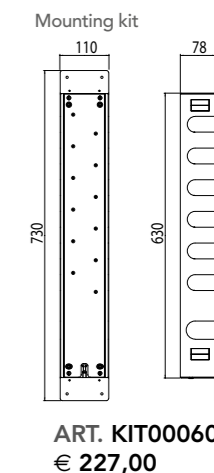

ART. W21069CR² concealed part 6-way € 1.312,00

- AVAILABLE FINISHINGS
- | | |
|---------|---|
| MODERN | 5 |
| CLASSIC | 5 |
| PVD | 1 |

0-QTM4005-CR³ 6-way TOTAL € 1.847,00

For finishing surcharge, see table on the inside cover of the catalogue
 1 For horizontal installation, order outer part 0-QTM4005EST/O-CR
 2 See installation heights, flow rate and spare parts table page 568
 3 Order outer part number + concealed part number
 4 See details page 530