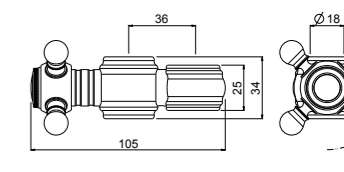

ART. 32607-CR € 80,50

- Oval holder
- External
- Brass
- Chrome

ART. 32606-CR € 76,50

- Rectangular holder
- External
- Brass
- Chrome

ART. 33450-CR € 22,50

- Rounded holder
- External
- Brass
- Chrome

ART. 32800/SC-CR € 25,50

- Cylindrical holder
- External
- Brass
- Chrome

ART. 32850/SC-CR € 48,00

- Adjustable Cylindrical holder
- External
- Brass
- Chrome

ART. 0CEN120-CR ø 18 € 101,00
ART. 0CEN320-CR ø 20 € 99,00
ART. 0CEN220-CR ø 24 € 109,50

- Full brass slider

ART. 0CEN130-CR ø 18 € 70,50
ART. 0CEN330-CR ø 20 € 75,50
ART. 0CEN230-CR ø 24 € 77,50

- Full brass slider

ART. 0CEN140-CR ø 18 € 113,50
ART. 0CEN340-CR ø 20 € 113,00
ART. 0CEN440-CR ø 24 € 120,50

- Full brass slider

ART. 33675-CR € 22,50

- Elbow in brass
- 1/2" MF with swivel nut

ART. 0SUP062-CR ø 24 € 40,50
ART. 0SUP058-CR ø 20 € 40,50

- Sliding holder for columns

ART. 0RIC003-CR € 18,00

- Diverter with ball knob for Colonial columns