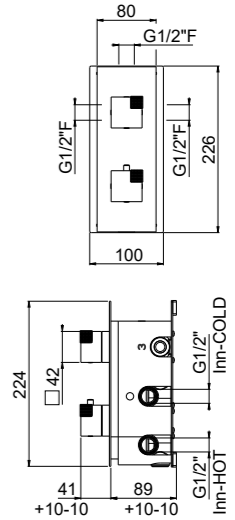

ART. W5100¹ Concealed part 2-way € 470,00
ART. W5101¹ Concealed part 3-way € 506,00

1. **AVAILABLE FINISHINGS**
2. MODERN 5
   - CLASSIC 5
   - PVD 5

For finishing surcharge, see table on the inside cover of the catalogue
1 See installation heights, flow rate and spare parts table page 566
2 Order outer part number + concealed part number
3 See details page 530
For additional serigraph with icons, specify jet outlets (see page 572) and connection sequence when ordering
PN See legend on page 10

0-OCB5101-CR² 2-way TOTAL € 1.057,00
0-OCB5102-CR² 3-way TOTAL € 1.093,00

ART. 0-OCB4101EST-CR outer part 2-way € 287,00
ART. 0-OCB4102EST-CR outer part 3-way € 287,00

1. **Vertical concealed shower mixer**
2. Thermostatic cartridge
   - Rotating diverter with 2 or 3 outlet closure
   - Inlets G 1/2"
   - Concealed with protective cover³
   - Chrome