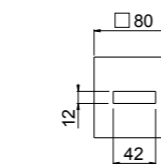

ART. 0-ITD2900-CR center distance 133 mm € 76,00
ART. 0-ITD2901-CR center distance 233 mm € 122,00

Wall-mounted washbasin/
bathtub spout

- Spout center distance 133 mm
- Inlet G 1/2"
- To pair with mixer
- Chrome

Wall-mounted washbasin/
bathtub spout XL

- Spout center distance 233 mm
- Inlet G 1/2"
- To pair with mixer
- Chrome

AVAILABLE FINISHINGS

MODERN	13
CLASSIC	12
PVD	11

For finishing surcharge, see table on the inside cover of the catalogue

ART. 28110-CR center distance 161 mm € 181,00
ART. 28111-CR center distance 211 mm € 218,00

Wall-mounted washbasin/bathtub spout

- Spout center distance 161 mm
- Inlet G 1/2"
- To pair with mixer
- Chrome

Wall-mounted washbasin/bathtub
spout XL

- Spout center distance 211 mm
- Inlet G 1/2"
- To pair with mixer
- Chrome

AVAILABLE FINISHINGS

MODERN	2
CLASSIC	1
PVD	4

For finishing surcharge, see table on the inside cover of the catalogue

ART. 0-SPZ2900-CR center distance 161 mm € 147,00
ART. 0-SPZ2901-CR center distance 211 mm € 185,00

PN

Wall-mounted washbasin/bathtub spout

- Spout center distance 161 mm
- Inlet G 1/2"
- To pair with mixer
- Chrome

Wall-mounted washbasin/
bathtub spout XL

- Spout center distance 211 mm
- Inlet G 1/2"
- To pair with mixer
- Chrome

AVAILABLE FINISHINGS

MODERN	2
CLASSIC	1
PVD	4

For finishing surcharge, see table on the inside cover of the catalogue
PN See legend on page 10

ART. 0-NVS2900-316 center distance 190 mm € 170,00
ART. 0-NVS2901-316 center distance 258 mm € 194,00

Wall-mounted washbasin/
bathtub spout

- Spout center distance 190 mm
- Inlet G 1/2"
- To pair with mixer
- Brushed stainless steel AISI316L

Wall-mounted washbasin/
bathtub spout XL

- Spout center distance 258 mm
- Inlet G 1/2"
- To pair with mixer
- Brushed stainless steel AISI316L