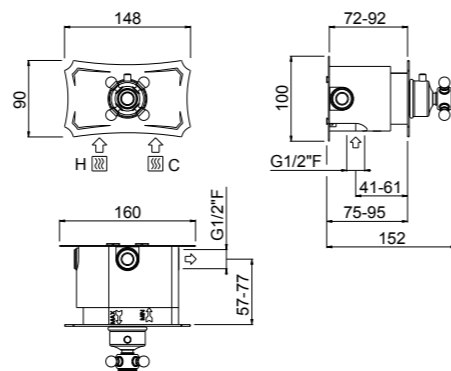

ART. 21804EST-CR parte esterna € 143,00

1. Concealed shower mixer only thermostatic
2. Thermostatic cartridge
   - Inlets G 1/2"
   - No diverter tap with closure to be ordered separately
   - Up to a maximum of 3 diverter taps can be connected with 2 or 3 outlet closure, for a maximum of 9 ways ²
   - Chrome