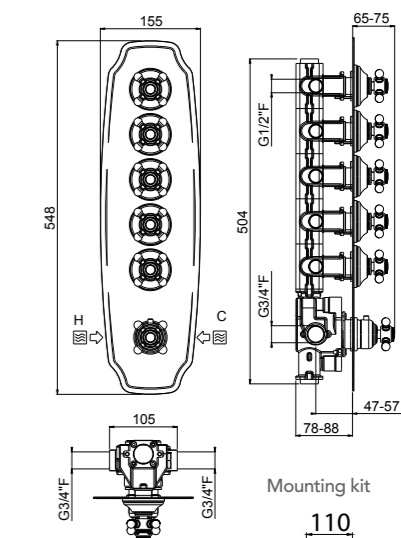

ART. W21039CR² concealed part 3-way € 845,00

AVAILABLE FINISHINGS

- MODERN 5
- CLASSIC 5
- PVD 1

21034-CR³ 3-way TOTAL € 1.335,00

For finishing surcharge, see table on the inside cover of the catalogue
1 For horizontal installation order 21034EST/O-CR
2 See installation heights, flow rate and spare parts table page 568
3 Order outer part number + concealed part number
4 See details page 531
Neutral standard jet serigraph. For additional serigraph with icons, specify jet outlets (see page 573) and connection sequence when ordering

ART. 21054EST-CR¹ outer part 5-way € 656,00

Concealed high flow rate shower mixer

- Thermostatic cartridge
- 5 outlets G 1/2", ceramic headworks 90°
- Inlets G 3/4"
- Optional mounting kit, recommended⁴
- Chrome