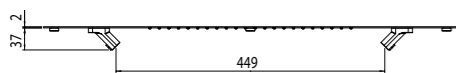

AVAILABLE FINISHINGS

- MODERN 1
- CLASSIC 1
- PVD 1

Warning! Finishes CRNE, VR, OROS not feasible

ART	CHROMOTHERAPY	ATOMIZERS	WATER-FALLS	No. WAYS	€
23070X-CRX			● 2	3	2.221,00
23070X/S-CRX*	● 2		● 2	3	2.920,00
23070XN-CRX		● 2	● 2	4	2.397,00
23070XN/S-CRX*	● 2	● 2	● 2	4	3.113,00

*Components not included for chromotherapy: Switch control or remote control. See page 386

N.B. Also available with RGBW, chromotherapy spotlights and white light by adding W to article code.

EX: 23070XN/W/S-CRX.
White light surcharge: 2 spotlights add € 113.00 to list price.

For finishing surcharge, see table on the inside cover of the catalogue
See installation heights page 556
1 See details page 540
2 See details page 542
3 See details page 541
4 See details page 542
5 See details page 546

- Anti-liming
- Chromotherapy
- Rain
- Atomizers
- Single waterfall