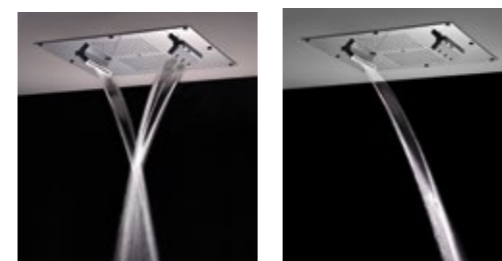

AVAILABLE FINISHINGS

- MODERN 1
- CLASSIC 1
- PVD 1

Warning! Finishes CRNE, VR, OROS not feasible

ART	CHROMOTHERAPY	ATOMIZERS	WATER-FALLS	No. WAYS	€
23075X-CRX			● 2	3	1.926,00
23075X/S-CRX*	● 2		● 2	3	2.615,00
23075XN-CRX		● 1	● 2	4	2.005,00
23075XN/S-CRX*	● 2	● 1	● 2	4	2.705,00

*Components not included for chromotherapy: Switch control or remote control. See page 386

N.B. Also available with RGBW, chromotherapy spotlights and white light by adding W to article code.

EX: 23075XN/W/S-CRX.
White light surcharge: 2 spotlights add € 113.00 to list price.

For finishing surcharge, see table on the inside cover of the catalogue
See installation heights page 556
1 See details page 540
2 See details page 542
3 See details page 541
4 See details page 542
5 See details page 546

- Anti-liming
- Chromotherapy
- Rain
- Atomizers
- Single waterfall