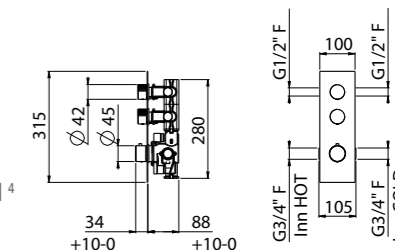

1. AVAILABLE FINISHINGS

MODERN	5
CLASSIC	5
PVD	1

0-QTM4201-CR ³ 2-way TOTAL € 741,00

For finishing surcharge, see table on the inside cover of the catalogue
1 For horizontal installation, order outer part 0-QTM4201EST/O-CR
2 See installation heights, flow rate and spare parts table page 567
3 Order outer part number + concealed part number
4 See details page 530

1. Concealed high flow rate shower mixer
2. Thermostatic cartridge
   - 2 outlets G 1/2", ceramic headworks 90°
   - Inlets G 3/4"
   - Optional mounting kit, recommended ⁴
   - Chrome