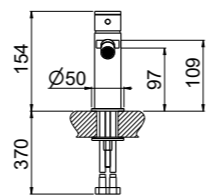

AVAILABLE FINISHINGS

MODERN	2
CLASSIC	1
PVD	4

For finishing surcharge, see table on the inside cover of the catalogue
PN See legend on page 10

ART. 0-SPZ3701-CR complete article € 237,00

PN

Bidet mixer

- Spout centre distance 124 mm
- Single-control mixer
- Connection hoses
- Without drain
- Chrome