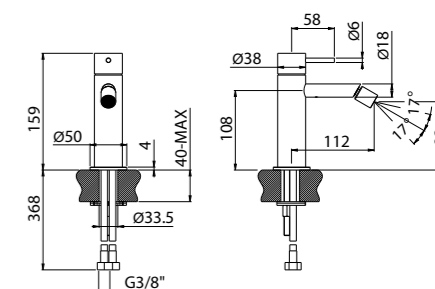

PN

Bidet mixer

- Spout center distance 112 mm
- Conventional cartridge
- Connection flexible hoses
- Without drain
- Chrome

AVAILABLE FINISHINGS

MODERN	2
CLASSIC	1
PVD	4

For finishing surcharge, see table on the inside cover of the catalogue
 1 See details page 534
 PN See legend on page 10