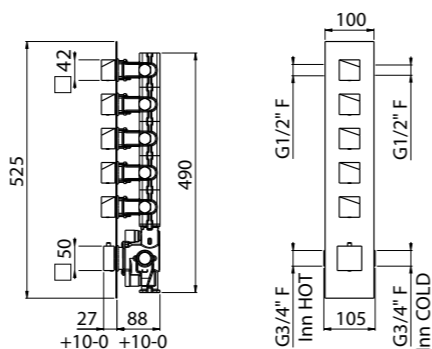

Mounting kit

ART. KIT00050
€ 193,00

ART. W21059CR² concealed part 5-way € 1.152,00

AVAILABLE FINISHINGS

- MODERN 5
- CLASSIC 5
- PVD 1

For finishing surcharge, see table on the inside cover of the catalogue
1 For horizontal installation, order outer part 0-DSD4004EST/O-CR
2 See installation heights, flow rate and spare parts table page 568
3 Order outer part number + concealed part number
4 See details page 531
Neutral standard jet serigraph. For additional serigraph with icons, specify jet outlets (see page 573) and connection sequence when ordering.

0-DSD4004-CR³ 5-way TOTAL € 1.686,00