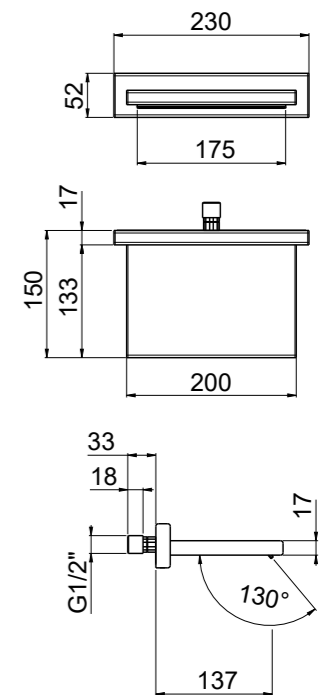

AVAILABLE FINISHINGS

- NEOP/BIOP € 954,00
- SPZ € 831,00