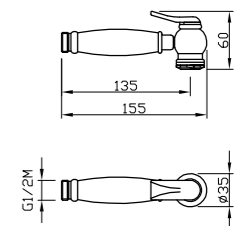

Spherical

- Brass push-lever shower
- Integrated drip-less system
- Chrome