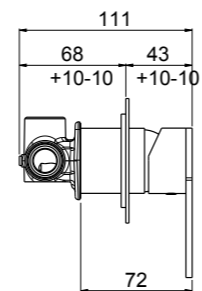

0-IQD4702-CR ² 1-way TOTAL € 199,00

For finishing surcharge, see table on the inside cover of the catalogue
1 See installation heights, flow rate and spare parts table page 570
2 Order outer part number + concealed part number
PN See legend on page 10