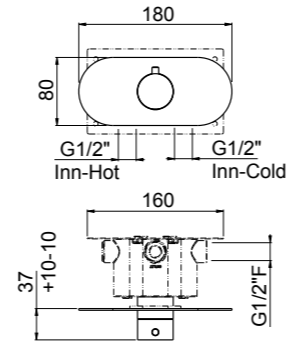

Towel bar

Toilet Paper Holder

Robe Hook

Shelf

ART. 0-NVS4101EST-316 outer part € 162,00

Concealed shower mixer thermostatic only

- Thermostatic cartridge
- Inlets G 1/2"
- No diverter tap with closure to be ordered separately
- Up to a maximum of 3 diverter taps can be connected with 2 or 3 outlet closure, for a maximum of 9-way²
- Brushed stainless steel AISI316L