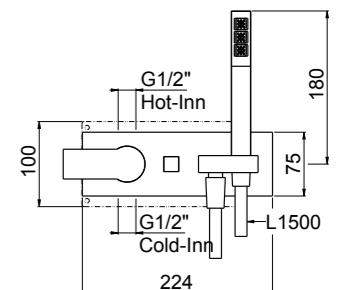

2-way single-control concealed shower mixer

- Conventional cartridge
- Automatic diverter with stop ²
- Square brass/ABS shower 1 jet
- Wall outlet with shower holder
- PVC flexible hose 150 cm
- Inlets G 1/2"
- Concealed with protective cover ³
- Chrome