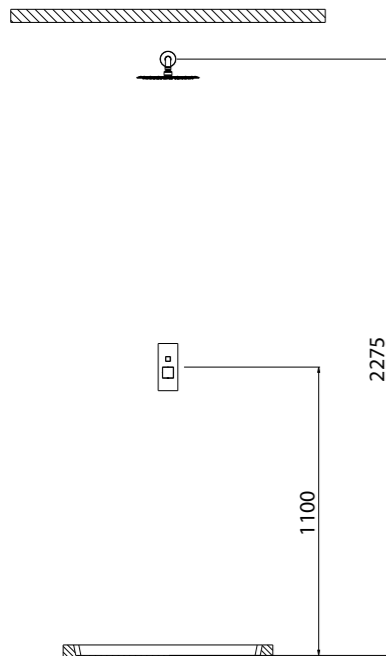

FLOW RATE TABLES CONCEALED SHOWER MIXER CONVENTIONAL CARTRIDGE INLETS G 1/2"

ART. W5701

p (bar)	0.5	1	2	3
Q1 (l-min)	12	16	21	24
Q2 (l-min)	7.5	10	13	16

Q1 = flow rate outlet 3/4"F
Q2 = flow rate outlet 1/2"F

ART. W5700

p (bar)	0.5	1	2	3
Q2 (l-min)	7.5	10	13	16

Q2 = flow rate outlet 1/2"F

ART. W4701

p (bar)	0.5	1	2	3	4	5
Q1 (l-min)	12.5	14	19	22	25	29
Q2 (l-min)	9.5	12	16	18	20	20

Q1 = flow rate outlet 3/4"F
Q2 = flow rate outlet 1/2"F

ART. W4700

p (bar)	0.5	1	2	3	4	5
Q1 (l-min)	15	17	21	25	29	31

Qn = flow rate 1 outlet

SPARE PARTS CONCEALED SHOWER MIXER CONVENTIONAL CARTRIDGE INLETS G 1/2"

conventional cartridge

ART. W6100

p (bar)	0.5	1	2	3
Q1 (l-min)	7	10	14	17
Q2 (l-min)	6.5	8	12	14

Q1 = bathtub spout flow rate
Q2 = shower flow rate

ART. W6101

p (bar)	0.5	1	2	3
Q1 (l-min)	9	10	14	17
Q2 (l-min)	6.5	8	12	14
Q3 (l-min)	10	14	20	24

Q1 = bathtub spout flow rate
Q2 = shower flow rate
Q3 = outlet free flow rate

SPARE PARTS CONCEALED BATHTUB MIXER THERMOSTATIC CARTRIDGE INLETS G 1/2"

Diverter cartridge 1-way

Diverter cartridge 2-way

Thermostatic cartridge

FLOW RATE TABLES DECK-MOUNTED BATHTUB MIXER CERAMIC CARTRIDGES 90° INLETS G 1/2"

ART. 0-xxx6501-

p (bar)	0.5	1	2	3
Q1 (l-min)	7	11	15.5	18.5
Q2 (l-min)	7	9	13	16

Q1 = bathtub spout flow rate
Q2 = shower flow rate

ART. 0-xxx6502-

p (bar)	0.5	1	2	3
Q1 (l-min)	9	16	25	30
Q2 (l-min)	7	9	13	16
Q3 (l-min)	10	14	20	24

Q1 = bathtub spout flow rate
Q2 = free outlet flow rate

SPARE PARTS DECK-MOUNTED BATHTUB MIXER CERAMIC CARTRIDGES INLETS G 1/2"