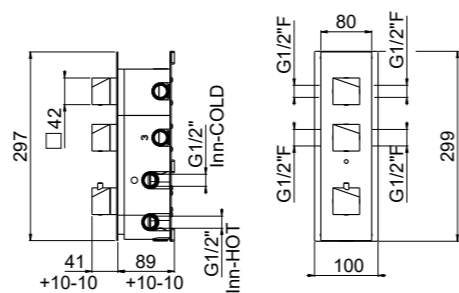

Concealed shower mixer with simultaneous openings

- Thermostatic cartridge
- 2 outlets G 1/2", ceramic headworks 90°
- Inlets G 1/2"
- Concealed with protective cover ⁴
- Chrome

Concealed high flow rate shower mixer

- Thermostatic cartridge
- 2 outlets G 1/2", ceramic headworks 90°
- Inlets G 3/4"
- Optional mounting kit, recommended ⁴
- Chrome