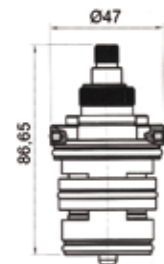

- Thermostatic cartridge Ø 47 H 86.65

ART. ORIC010 € 137,00

For concealed mixer code:
W21009CR; W21010CR;
W21029CR; W21039CR;
W21049CR; W21059CR;
W21069CR; W21020CR;
W21030CR; W21040CR;
W21050CR