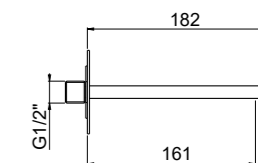

1. Wall-mounted washbasin/bathtub spout XL
2. Spout center distance 211 mm
   - Inlets G 1/2"
   - To pair with mixer
   - Chrome

1. AVAILABLE FINISHINGS

MODERN	2
CLASSIC	1
PVD	4