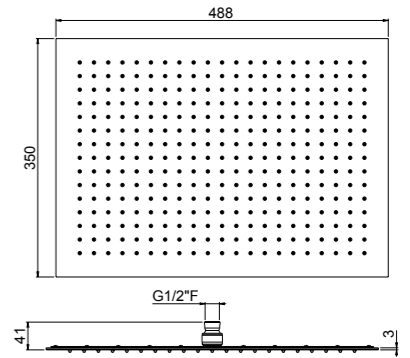

Features:

- Rain with 182 anti-liming silicone nozzles

AVAILABLE FINISHINGS

- MODERN 2
- CLASSIC 2

Warning! Finishes CRNE, VR not feasible

For finishing surcharge, see table on the inside cover of the catalogue
 1 See details page 544
 2 See details page 543