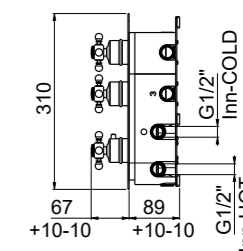

ART. W21028 ² concealed part 2-way € 437,00

1. AVAILABLE FINISHINGS

MODERN	5
CLASSIC	5
PVD	1

For finishing surcharge, see table on the inside cover of the catalogue
1 For horizontal installation order 21025EST/O-CR
2 See installation heights, flow rate and spare parts table page 567
3 Order outer part number + concealed part number
4 See details page 530
Neutral standard jet serigraph. For additional serigraph with icons, specify jet outlets (see page 573) and connection sequence when ordering

21025-CR ³ 2-way TOTAL € 838,00