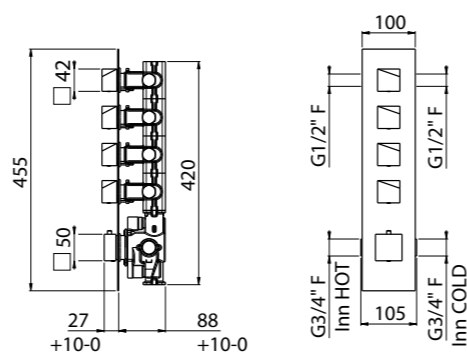

ART. 0-DSD4003EST-CR¹ outer part 4-way € 466,00

Concealed high flow rate shower mixer

- Thermostatic cartridge
- 4 outlets G 1/2", ceramic headworks 90°
- Inlets G 3/4"
- Optional mounting kit, recommended⁴
- Chrome

Mounting kit

ART. KIT00040
€ 171,00

ART. W21049CR² concealed part 4-way € 998,00

AVAILABLE FINISHINGS

- MODERN 5
- CLASSIC 5
- PVD 1

For finishing surcharge, see table on the inside cover of the catalogue
1 For horizontal installation, order outer part 0-DSD4003EST/O-CR
2 See installation heights, flow rate and spare parts table page 568
3 Order outer part number + concealed part number
4 See details page 531
Neutral standard jet serigraph. For additional serigraph with icons, specify jet outlets (see page 573) and connection sequence when ordering.

0-DSD4003-CR³ 4-way TOTAL € 1.464,00

ART. 0-DSD4005EST-CR¹ outer part 6-way € 609,00

Concealed high flow rate shower mixer

- Thermostatic cartridge
- 6 outlets G 1/2", ceramic headworks 90°
- Inlets G 3/4"
- Optional mounting kit, recommended⁴
- Chrome