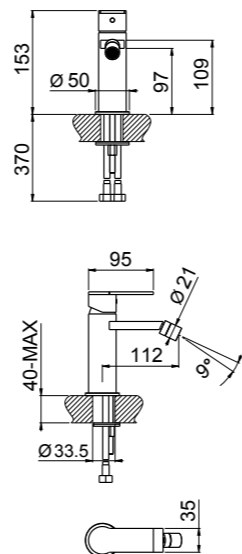

- Spout center distance 112 mm
- Conventional cartridge
- Connection flexible hoses
- Without drain
- Chrome

AVAILABLE FINISHINGS

MODERN	2
CLASSIC	1
PVD	9

For finishing surcharge, see table on the inside cover of the catalogue
PN See legend on page 10