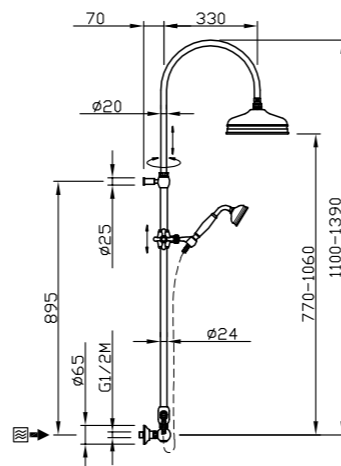

ART. 00020/ID-CR € 510,00

Telescopic Colonial Concealed

- Lower holder with concealed connection
- Adjustable upper holder
- Diverter
- Telescopic column with orientable shower arm
- With Colonial shower, handle in resin
- No shower head¹
- Brass slider
- Brass flexible hose 150 cm
- Chrome

AVAILABLE FINISHINGS

MODERN	4
CLASSIC	6
PVD	3

For finishing surcharge, see table on the inside cover of the catalogue
1 Can only be purchased in combination with shower head, see from page 362

ART. 00620/IA-A-B-C*-CR € 597,00

Stick Upper Wall Outlet

- Upper holder with concealed connection
- Diverter
- Fixed column with orientable shower arm
- Angled upper bridge, ideal for pairing with round shower heads
- With Stick ABS shower
- No shower head¹
- Adjustable height with optional extension kit²
- Available in 3 different centre distances A-B-C
- Brass slider
- PVC flexible hose 150 cm
- Chrome

AVAILABLE FINISHINGS

MODERN	4
CLASSIC	6
PVD	3

For finishing surcharge, see table on the inside cover of the catalogue
1 Can only be purchased in combination with shower head, see from page 344
2 See details page 550

* Available centre distances:
A → 800 mm (31,50" inc.)
B → 700 mm (27,56" inc.)
C → 600 mm (23,62" inc.)
NOTE: indicate centre distance when ordering.

See details page 551

ART. 00020/ED-CR € 535,00

Telescopic Colonial Exposed

- Lower holder with exposed connection and brass flexible hose 60 cm
- Adjustable upper holder
- Diverter
- Telescopic column with orientable shower arm
- With Colonial shower, resin handle
- No shower head¹
- Brass slider
- Brass flexible hose 150 cm
- Chrome

AVAILABLE FINISHINGS

MODERN	4
CLASSIC	6
PVD	3

For finishing surcharge, see table on the inside cover of the catalogue
1 Can only be purchased in combination with shower head, see from page 362