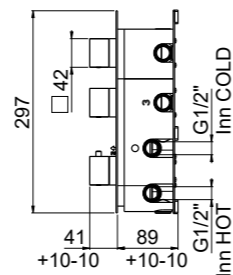

1. AVAILABLE FINISHINGS

MODERN	5
CLASSIC	5
PVD	1