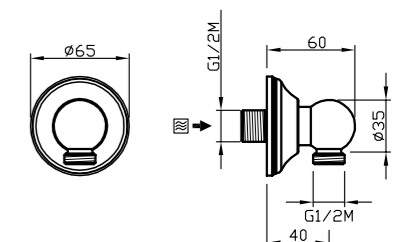

ART. 33621-CR € 48,50

- Square wall outlet
- Brass
- Fitting G 1/2" M
- Chrome

ART. 33661-CR € 9,50

- Curved wall outlet
- Brass
- Fitting G 1/2" M
- Chrome

ART. 33630-CR € 28,00

- SFERICA wall outlet
- Brass
- Fitting G 1/2" M
- Chrome