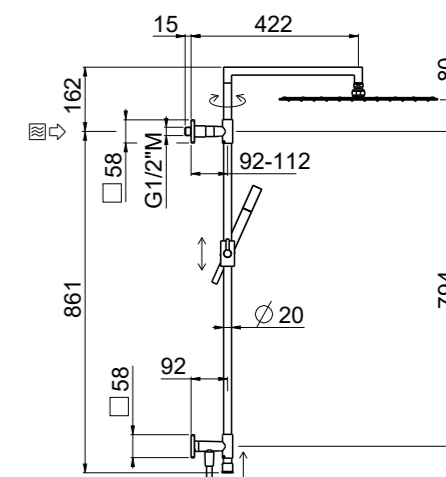

Square Upper Wall Outlet

- Upper holder with concealed connection
- Diverter
- Fixed column with orientable shower arm
- Angled upper bridge, ideal for pairing with square shower heads
- With Square ABS shower
- No shower head¹
- Adjustable height with optional extension kit²
- Available in 3 different centre distances A-B-C
- Brass slider
- PVC flexible hose 150 cm
- Chrome