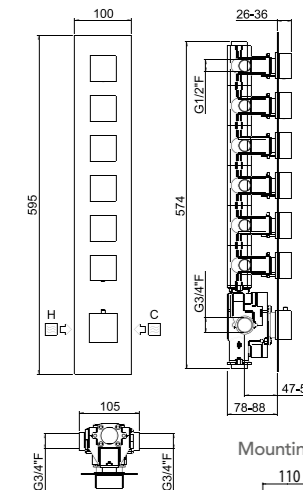

ART. W21049CR ² concealed part 4-way € 998,00

AVAILABLE FINISHINGS

- MODERN 5
- CLASSIC 5
- PVD 1

For finishing surcharge, see table on the inside cover of the catalogue

1. 1 For horizontal installation order 21040EST/O-CR
  2. 2 See installation heights, flow rate and spare parts table page 568
  3. 3 Order outer part number + concealed part number
  4. 4 See details page 531
2. Neutral standard jet serigraph. For additional serigraph with icons, specify jet outlets (see page 573) and connection sequence when ordering

21040-CR ³ 4-way TOTAL € 1.531,00

ART. KIT00040
€ 171,00

ART. 21060EST-CR ¹ outer part 6-way € 715,00

Concealed high flow rate shower mixer

- Thermostatic cartridge
- 6 outlets G 1/2", ceramic headworks 90°
- Inlets G 3/4"
- Optional mounting kit, recommended ⁴
- Chrome

ART. W21069CR ² concealed part 6-way € 1.312,00

AVAILABLE FINISHINGS

- MODERN 5
- CLASSIC 5
- PVD 1

For finishing surcharge, see table on the inside cover of the catalogue

1. 1 For horizontal installation order 21060EST/O-CR
  2. 2 See installation heights, flow rate and spare parts table page 568
  3. 3 Order outer part number + concealed part number
  4. 4 See details page 531
2. Neutral standard jet serigraph. For additional serigraph with icons, specify jet outlets (see page 573) and connection sequence when ordering

21060-CR ³ 6-way TOTAL € 2.027,00