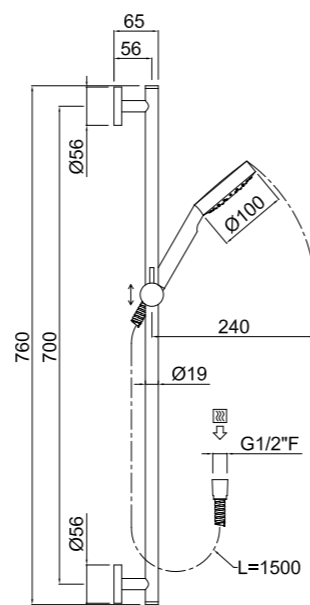

Flat/74

- Sliding rail
- Ø 19 mm
- Height 76 cm
- Center distance 70 cm
- Flat shower single-function or 5 jets in ABS anti-liming, Ø 100
- Stainless steel flexible hose 150 cm with double interlock
- Sliding rail that can be combined with soap dish art.70200 (see page 514)
- Chrome