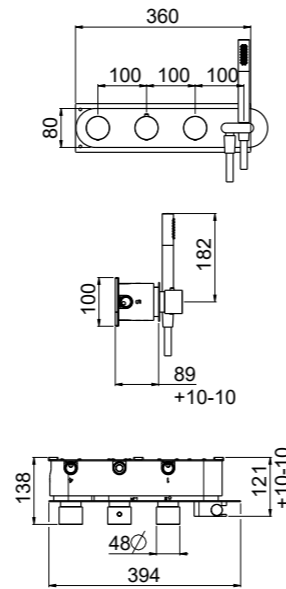

1. **WOOD SCULL**
   Integrated duplex concealed shower mixer
2. Handles in Italian walnut
   - Thermostatic cartridge
   - Rotating diverter with 4, 5 or 6 outlet closure
   - 1 jet shower Stick in brass
   - Wall outlet with hand shower holder
   - PVC flexible hose 150 cm
   - Inlets G 1/2"
   - Concealed with protective cover³
   - Chrome