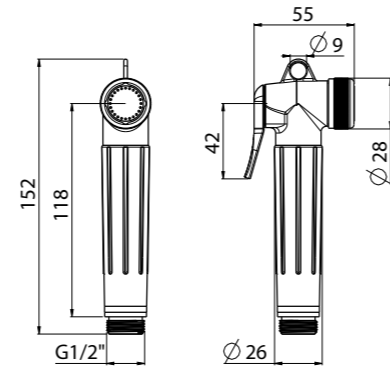

Ring White

- Brass push-lever shower
- ABS lever
- Integrated drip-less system
- White ABS handle
- Chrome

AVAILABLE FINISHINGS

CAUTION: do not connect directly to plumbing system. Use a suitable mixer

ART. 18502/SC-CR/NE € 44,50
ART. 70220-CR optional holder € 5,50