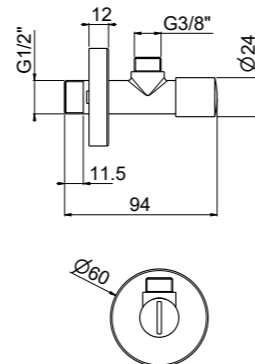

AVAILABLE FINISHINGS

1. MODERN 6
   CLASSIC 6
   PVD 5

For finishing surcharge, see table on the inside cover of the catalogue