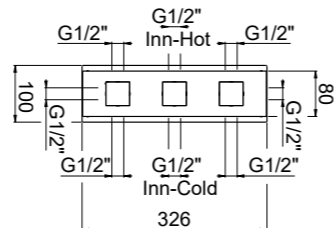

Horizontal concealed shower mixer

- Mechanical cartridge
- Rotating diverter with 4, 5 or 6 outlet closure
- Inlets G 1/2"
- Concealed with protective cover ³
- Chrome