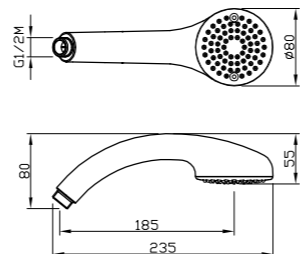

ART. 55305-CR in ABS € 18,00

Sirius

- Shower 5 jets in ABS
- Anti-liming
- Chrome

AVAILABLE FINISHINGS

-

ART. 48605-CR in ABS € 14,50

Ruby

- 1 jet shower in ABS
- Anti-liming
- Chrome

AVAILABLE FINISHINGS

-

ART. 52000/SC-CR handle in brass € 123,00

ART. 52200/SC-CR handle in resin € 115,00

Colonial 5

- Shower 5 jets in brass
- Anti-liming
- Inspectable and serviceable
- Chrome

AVAILABLE FINISHINGS

- MODERN 4
- CLASSIC 4
- PVD 3

For finishing surcharge, see table on the inside cover of the catalogue

ART. 45020/SC-CR handle in brass € 74,50

ART. 45220/SC-CR handle in resin € 67,50

Colonial

- 1 jet shower in brass
- Anti-liming
- Inspectable and serviceable
- Chrome

AVAILABLE FINISHINGS

- MODERN 4
- CLASSIC 4
- PVD 3

For finishing surcharge, see table on the inside cover of the catalogue

ART. 44020/SC-CR handle in brass € 52,00

ART. 44220/SC-CR handle in resin € 46,50

Old America

- 1 jet shower
- Anti-liming
- Inspectable and serviceable
- Chrome

AVAILABLE FINISHINGS

- MODERN 4
- CLASSIC 4
- PVD 3

For finishing surcharge, see table on the inside cover of the catalogue

ART. 43005-CR handle in brass € 34,50

ART. 43205-CR handle in resin € 32,00

Antica

- 1 jet shower
- Inspectable and serviceable
- Chrome

AVAILABLE FINISHINGS

- MODERN 4
- CLASSIC 4
- PVD 3

For finishing surcharge, see table on the inside cover of the catalogue