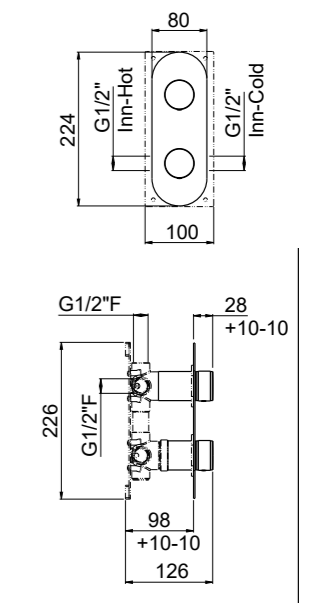

Vertical concealed shower mixer

- Mechanical cartridge
- Rotating diverter with 2 or 3 outlet closure
- Inlets G 1/2"
- Concealed with protective cover³
- Chrome