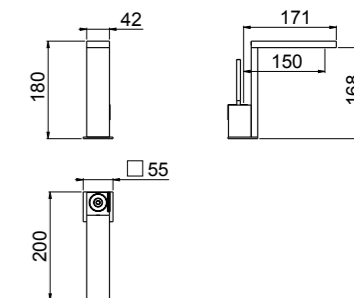

Washbasin single-hole mixer

- Spout center distance 150 mm
- Single-control mixer
- Connection flexible hoses
- Without drain
- Chrome