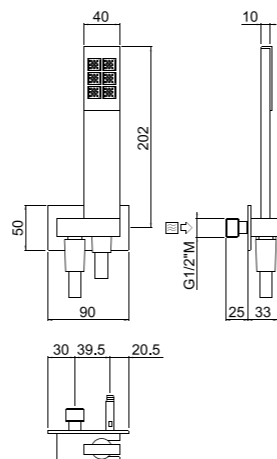

Select

- 1 jet shower, anti-liming, inspectable and serviceable, brass
- Wall outlet with holder
- Fitting G 1/2"
- PVC flexible hose 150 cm double anti-torsion
- Chrome