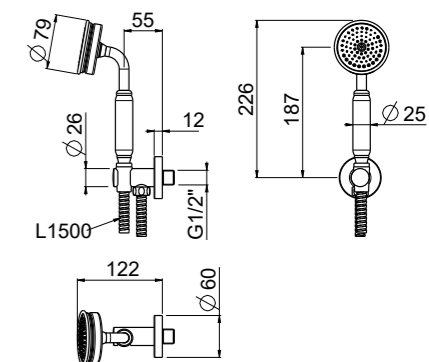

AVAILABLE FINISHINGS

- MODERN 8
- CLASSIC 8
- PVD 6

For finishing surcharge, see table on the inside cover of the catalogue

ART. 64511RES-CR shower brass € 131,00