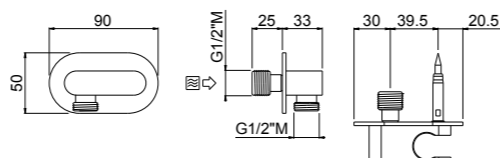

ART. 32815-CR € 89,00

- Oval holder
- Concealed
- Brass
- Fitting G 1/2" M
- Chrome