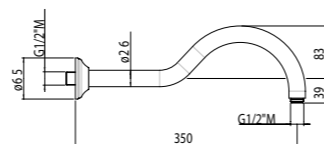

ART. 20126C15/A-CR center distance 15 cm € 41,50
ART. 20126C30/A-CR center distance 30 cm € 54,00
ART. 20126C60/A-CR center distance 60 cm € 81,00

1. **Tondo Colonial**
2. Brass
   - Ø 26
   - Fitting G 1/2" M
   - Chrome plated

AVAILABLE FINISHINGS
MODERN 3
CLASSIC 3
PVD 2

For finishing surcharge, see table on the inside cover of the catalogue
To match shower head, see page 362
See installation heights page 560

ART. 20026U35-CR center distance 40 cm € 98,00

1. **Uncino**
2. Brass
   - Ø 26
   - Fitting G 1/2" M
   - Chrome plated

AVAILABLE FINISHINGS
MODERN 3
CLASSIC 3
PVD 2

For finishing surcharge, see table on the inside cover of the catalogue
To match shower head, see page 362
See installation heights page 560

ART. 20026C30/A-CR center distance 30 cm € 60,00
ART. 20026C35/A-CR center distance 35 cm € 64,50
ART. 20026C40/A-CR center distance 40 cm € 75,00

1. **Tondo XL Colonial**
2. Brass
   - Ø 26
   - Fitting G 1/2" M
   - Chrome plated

AVAILABLE FINISHINGS
MODERN 3
CLASSIC 3
PVD 2

For finishing surcharge, see table on the inside cover of the catalogue
To match shower head, see page 362
See installation heights page 560

ART. 20020C30/A-CR center distance 30 cm € 46,50
ART. 20020C35/A-CR center distance 35 cm € 50,00
ART. 20020C40/A-CR center distance 40 cm € 58,00

1. **Tondo S Colonial**
2. Brass
   - Ø 20
   - Fitting G 1/2" M
   - Chrome plated

AVAILABLE FINISHINGS
MODERN 3
CLASSIC 3
PVD 2

For finishing surcharge, see table on the inside cover of the catalogue
To match shower head, see page 362
See installation heights page 560

ART. 20090C15/A-CR center distance 15 cm € 32,50
ART. 20090C20/A-CR center distance 20 cm € 33,50

1. **45° Colonial**
2. Brass
   - Ø 20
   - Fitting G 1/2" M
   - Chrome plated

AVAILABLE FINISHINGS
MODERN 3
CLASSIC 3
PVD 2