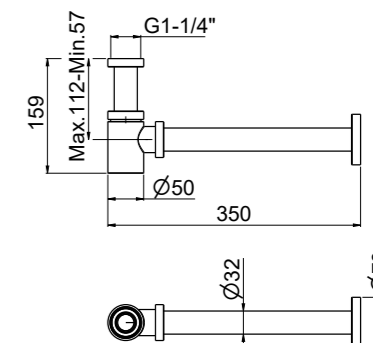

ART. 70400-CR € 138,00

Minimal siphon

- Siphon 1" 1/4
- Brass
- Chrome

AVAILABLE FINISHINGS

MODERN	11
CLASSIC	10
PVD	10

For finishing surcharge, see table on the inside cover of the catalogue

ART. 70600-CR € 119,00