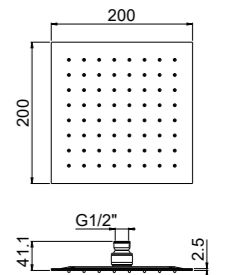

AVAILABLE FINISHINGS
NEOP / BIOP € 213,00

PN See legend on page 10