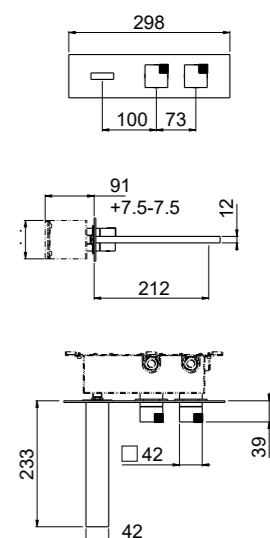

ART. W2501 Concealed part € 294,00

1. **AVAILABLE FINISHINGS**

MODERN	5
CLASSIC	5
PVD	5

0-OCB2503-CR ¹ TOTAL € 835,00

For finishing surcharge, see table on the inside cover of the catalogue
1 Order outer part number + concealed part number
2 See details page 532