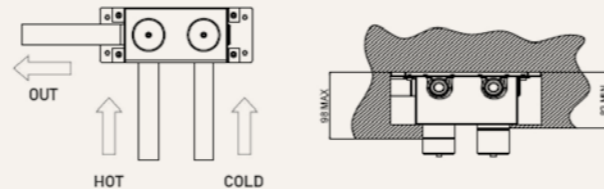

EASY-GRIP KIT

All mixers in the IlTondo range are equipped with an "easy-grip kit" which allows a pin to be added to the smooth handle in a few simple steps, thus making it easier to grip.

1.
Insert the concealed group with protection, fixing plates and testing knobs fitted into the groove in the wall.
Use the supplied rear plate and brackets for wall or plasterboard mounting.