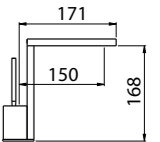

ART. 0-IQD1701-CR complete article € 329,00

PN

Single-control tall washbasin mixer

- Spout center distance 200 mm
- Conventional cartridge
- Connection flexible hoses
- Without drain
- Chrome

AVAILABLE FINISHINGS

- MODERN 2
- CLASSIC 1
- PVD 9

For finishing surcharge, see table on the inside cover of the catalogue
PN See legend on page 10

ART. 0-IQD0701-CR complete article € 564,00

Single-control washbasin mixer

- Spout center distance 150 mm
- Conventional cartridge
- Connection flexible hoses
- Without drain
- Chrome

AVAILABLE FINISHINGS

- MODERN 2
- CLASSIC 1
- PVD 9

For finishing surcharge, see table on the inside cover of the catalogue

ART. 0-IQD0702-CR complete article € 256,00

PN

Single-control washbasin mixer

- Spout center distance 122 mm
- Conventional cartridge
- Connection flexible hoses
- Without drain
- Chrome

AVAILABLE FINISHINGS

- MODERN 2
- CLASSIC 1
- PVD 9

For finishing surcharge, see table on the inside cover of the catalogue
PN See legend on page 10