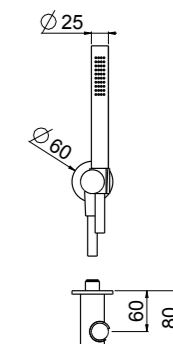

Duplex

- Anti-liming, inspectable and serviceable, brushed stainless steel shower, 1 jet
- Wall outlet with holder
- Fitting G 1/2"
- PVC flexible hose 150 cm
- Brushed stainless steel AISI316L