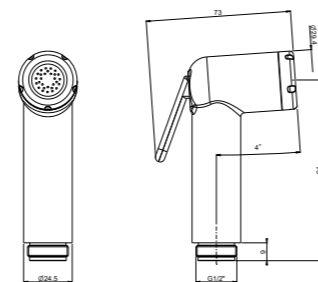

Light

- ABS push-lever shower
- Chrome

AVAILABLE FINISHINGS

-

CAUTION: do not connect directly to plumbing system. Use a suitable mixer

ART. 18300/CIL-CR € 54,00