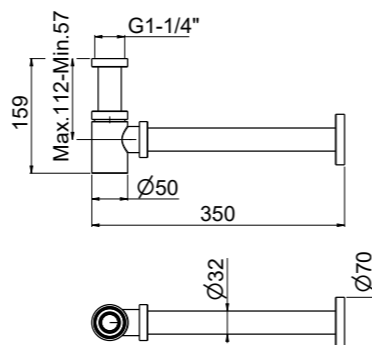

AVAILABLE FINISHINGS

MODERN	11
CLASSIC	10
PVD	10

For finishing surcharge, see table on the inside cover of the catalogue

ART. 70600-CR € 119,00

1. **Filter tap pair**
2. 2 filter taps
   - Fitting G 1/2" x G 3/8"
   - Brass
   - Chrome