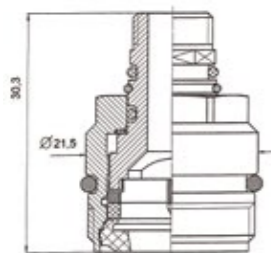

- Cartridge axial 90°

ART. ORIC020
clockwise opening–shower head € 45,50

ART. ORIC024
counter-clockwise opening–shower € 45,50

00-170x-CR; 00-171x-CR; 00-172x-CR;
00-173x-CR; 00-174x-CR; 00-176x-CR;
00-178x-CR; 01-170x-CR; 01-171x-CR;
01-172x-CR; 01-173x-CR; 01-174x-CR;
01-176x-CR; 01-178x-CR; 00-070x-CR;
00-071x-CR; 00-072x-CR; 00-073x-CR;
00-074x-CR; 00-076x-CR; 00-078x-CR;
01-070x-CR; 01-071x-CR; 01-072x-CR;
01-073x-CR; 01-074x-CR; 01-076x-CR;
01-078x-CR