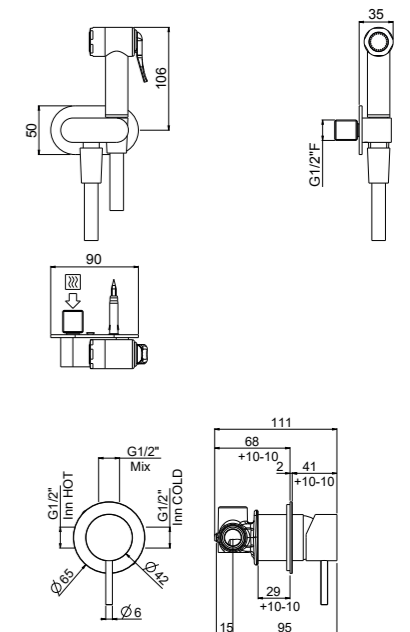

AVAILABLE FINISHINGS

MODERN 13
CLASSIC 12
PVD 11

For finishing surcharge, see table on the inside cover of the catalogue
1 See details page 538