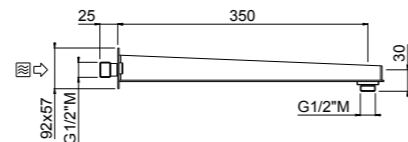

ART. 20051C35-CR center distance 35 cm € 107,50
ART. 20051C40-CR center distance 40 cm € 110,00

PN

Extreme

- Brass
- 18 x18 □
- Fitting G 1/2"
- Chrome

AVAILABLE FINISHINGS

- MODERN 2
- CLASSIC 2
- PVD 1

For finishing surcharge, see table on the inside cover of the catalogue
To match shower head, see page 355
See installation heights page 560
PN See legend on page 10

ART. 20060C35-CRX center distance 35 cm € 213,00

Lusso Rectangular

- Stainless Steel
- Fitting G 1/2"
- Ideal for large shower heads
- Chrome

AVAILABLE FINISHINGS

- MODERN 2
- CLASSIC 2
- PVD 1

For finishing surcharge, see table on the inside cover of the catalogue
To match shower head, see page 355
See installation heights page 560

ART. 20040C35-CR center distance 35 cm € 66,00
ART. 20040C40-CR center distance 40 cm € 71,00

PN

Spigolo Square

- Brass
- Ø 20
- Fitting G 1/2"
- Chrome

AVAILABLE FINISHINGS

- MODERN 2
- CLASSIC 2
- PVD 1

For finishing surcharge, see table on the inside cover of the catalogue
To match shower head, see page 355
See installation heights page 560
PN See legend on page 10

ART. SLM0009CRX inspectable and serviceable in CR stainless steel € 789,00

ART

€

KIT00006 65,50

MySlim 500 x 350

- Inspectable and serviceable¹
- Ultra-flat 3mm thickness
- Minimum flow rate 8 l/min
- Flow limiter 15 l/min at 3 bar
- Easy-clean system, anti-liming silicone nozzles
- Can be installed flush with false ceiling using KIT00006²
- Chrome

Features:

- Rain with 182 anti-liming silicone nozzles

AVAILABLE FINISHINGS

- MODERN 2
- CLASSIC 2

Warning! Finishes CRNE, VR not feasible

For finishing surcharge, see table on the inside cover of the catalogue
1 See details page 544
2 See details page 543

ART. SLM0008CRX inspectable and serviceable in CR stainless steel € 588,00

ART

€

KIT00006 65,50

MySlim 400 x 300