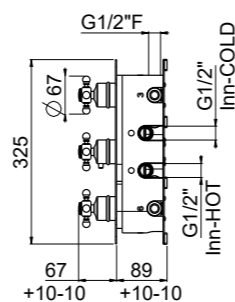

1. **Concealed vertical shower mixer**
2. Thermostatic cartridge
   - Rotating diverter with 4, 5 or 6 outlet closure
   - Inlets G 1/2"
   - Concealed with protective cover³
   - Chrome