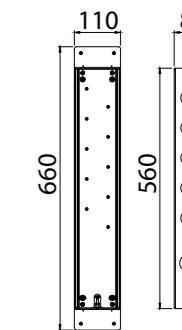

21054-CR³ 5-way TOTAL € 1.808,00

For finishing surcharge, see table on the inside cover of the catalogue
1 For horizontal installation order 21054EST/O-CR
2 See installation heights, flow rate and spare parts table page 568
3 Order outer part number + concealed part number
4 See details page 531
Neutral standard jet serigraph. For additional serigraph with icons, specify jet outlets (see page 573) and connection sequence when ordering