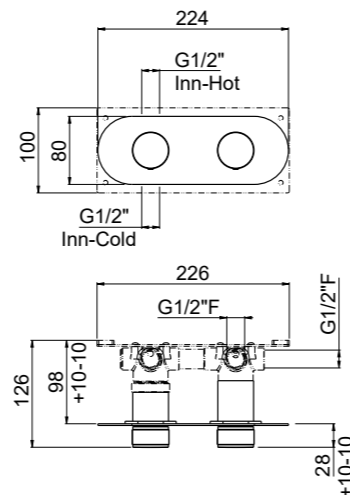

ART. 0-RCE4301EST/O-CR outer part 2-way € 186,00
ART. 0-RCE4302EST/O-CR outer part 3-way € 186,00

1. **Horizontal concealed shower mix**
2. Mechanical cartridge
   - Rotating diverter with 2 or 3 outlet closure
   - Inlets G 1/2"
   - Concealed with protective cover³
   - Chrome