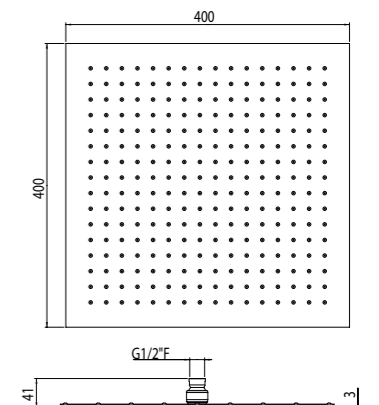

Features:

- Rain with 144 anti-liming silicone nozzles

AVAILABLE FINISHINGS

- MODERN 2
- CLASSIC 2

For finishing surcharge, see table on the inside cover of the catalogue
 1 See details page 544
 2 See details page 543