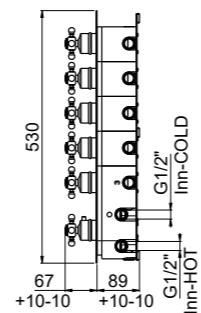

AVAILABLE FINISHINGS

MODERN	5
CLASSIC	5
PVD	1

21055-CR ³ 5-way TOTAL € 1.473,00

For finishing surcharge, see table on the inside cover of the catalogue
1 For horizontal installation order 21055EST/O-CR
2 See installation heights, flow rate and spare parts table page 567
3 Order outer part number + concealed part number
4 See details page 530
Neutral standard jet serigraph. For additional serigraph with icons, specify jet outlets (see page 573) and connection sequence when ordering