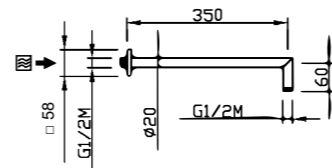

ART. 20051C35-CR center distance 35 cm € 107,50
ART. 20051C40-CR center distance 40 cm € 110,00

PN

Extreme

- Brass
- 18 x18 □
- Fitting G 1/2"
- Chrome

AVAILABLE FINISHINGS

- MODERN 2
- CLASSIC 2
- PVD 1

For finishing surcharge, see table on the inside cover of the catalogue
To match shower head, see page 355
See installation heights page 560
PN See legend on page 10

ART. 20060C35-CRX center distance 35 cm € 213,00

Lusso Rectangular

- Stainless Steel
- Fitting G 1/2"
- Ideal for large shower heads
- Chrome

AVAILABLE FINISHINGS

- MODERN 2
- CLASSIC 2
- PVD 1

For finishing surcharge, see table on the inside cover of the catalogue
To match shower head, see page 355
See installation heights page 560

ART. 20040C35-CR center distance 35 cm € 66,00
ART. 20040C40-CR center distance 40 cm € 71,00

PN

Spigolo Square

- Brass
- Ø 20
- Fitting G 1/2"
- Chrome

AVAILABLE FINISHINGS

- MODERN 2
- CLASSIC 2
- PVD 1

For finishing surcharge, see table on the inside cover of the catalogue
To match shower head, see page 355
See installation heights page 560
PN See legend on page 10

ART. SLM0009CRX inspectable and serviceable in CR stainless steel € 789,00

ART

€

KIT00006 65,50

MySlim 500 x 350

- Inspectable and serviceable¹
- Ultra-flat 3mm thickness
- Minimum flow rate 8 l/min
- Flow limiter 15 l/min at 3 bar
- Easy-clean system, anti-liming silicone nozzles
- Can be installed flush with false ceiling using KIT00006²
- Chrome

Features:

- Rain with 182 anti-liming silicone nozzles

AVAILABLE FINISHINGS

- MODERN 2
- CLASSIC 2

Warning! Finishes CRNE, VR not feasible

For finishing surcharge, see table on the inside cover of the catalogue
1 See details page 544
2 See details page 543

ART. SLM0008CRX inspectable and serviceable in CR stainless steel € 588,00

ART

€

KIT00006 65,50

MySlim 400 x 300