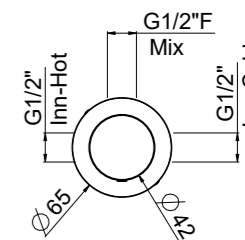

- 1-way single-control mixer
- Conventional cartridge
- Inlets G 1/2"
- Wall-mounted remote control
- To pair with wall-mounted spout
- Chrome