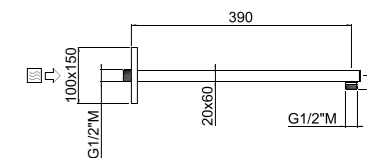

AVAILABLE FINISHINGS

MODERN 2
CLASSIC 2
PVD 1

For finishing surcharge, see table on the inside cover of the catalogue
To match shower head, see page 355
See installation heights page 560