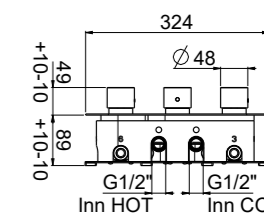

AVAILABLE FINISHINGS

1. MODERN 5
   CLASSIC 5
   PVD 1

For finishing surcharge, see table on the inside cover of the catalogue
Photo matt brushed nickel finishing
1 See installation heights, flow rate and spare parts table page 566
2 Order outer part number + concealed part number
3 See details page 530
Neutral standard jet serigraph. For additional serigraph with icons, specify jet outlets (see page 573) and connection sequence when ordering.

0-SCL4108/O-CR² 4-way TOTAL € 1.155,00
0-SCL4109/O-CR² 5-way TOTAL € 1.193,00
0-SCL4110/O-CR² 6-way TOTAL € 1.225,00