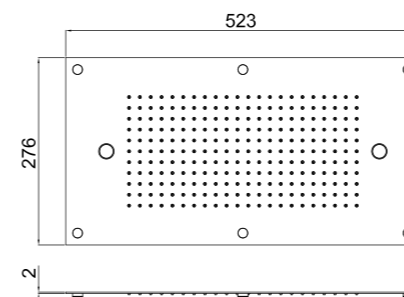

AVAILABLE FINISHINGS

- MODERN 1
- CLASSIC 1
- PVD 1

Warning! Finishes CRNE not feasible

ART	CHROMOTHERAPY	ATOMIZERS	No. WAYS	€
23080X/S-CRX*	● 2		1	1.558,00
23080XN-CRX		● 2	2	1.043,00
23080XN/S-CRX*	● 1	● 1	2	1.509,00

*Components not included for chromotherapy:
Switch control or remote control. See page 386

N.B. Also available with RGBW, chromotherapy spotlights and white light by adding W to article code.

EX: 23080XN/W/S-CRX.
White light surcharge: 1 spotlight add € 88.00 to list price;
2 spotlights add € 113.00 to list price.

For finishing surcharge, see table on the inside cover of the catalogue
See installation heights page 556
1 See details page 540
2 See details page 542
3 See details page 541
4 See details page 542

- Anti-liming
- Chromotherapy
- Rain
- Atomizers