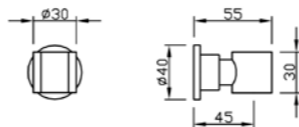

- Cylindrical holder
- External
- Brass
- Chrome