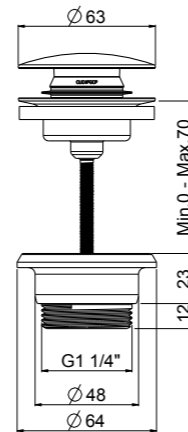

Bidet mixer

- Spout center distance 96 mm
- Conventional cartridge
- Connection flexible hoses
- Without drain
- Brushed stainless steel AISI316L

ART. 70320X € 52,00

PN

Bidet mixer

- Pop-up waste 1" 1/4
- Brushed stainless steel AISI 304
- 2-in-1 system for washbasin with or without overflow