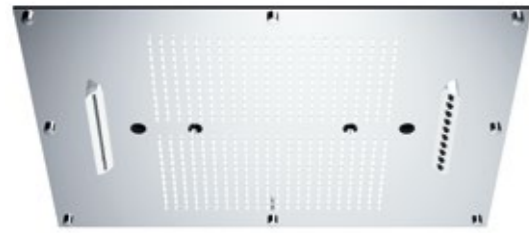

700 x 500

- Inspectable and serviceable
- 4 replaceable cartridges ¹
- Minimum flow rate standard version 20 l/min
- Pressure limiter at 1 bar ²
- Version with ECO rain jet available ³
- Easy-clean system, anti-liming silicone nozzles
- Recommended optional safety kit ⁴
- Chrome

Features:

- Rain with 484 nozzles
- 1 or 2 blade-jet waterfall
- 1 or 2 tropical waterfall
- Misting, 2 jets
- Chromotherapy, 2 RGB LED spotlights

AVAILABLE FINISHINGS

- MODERN 1
- CLASSIC 1
- PVD 1

Warning! Finishes CRNE, VR, OROS not feasible

ART	CHROMO-THERAPY	ATOMIZERS	BLADE-JET	TROPICAL	No. WAYS	€
23091X-CRX			● 2		3	2.118,00
23091X/S-CRX*	● 2		● 2		3	2.709,00
23091XN-CRX		● 2	● 2		4	2.222,00
23091XN/S-CRX*	● 2	● 2	● 2		4	2.813,00
23091XT-CRX				● 2	3	2.173,00
23091XT/S-CRX*	● 2			● 2	3	2.764,00
23091XNT-CRX		● 2		● 2	4	2.277,00
23091XNT/S-CRX*	● 2	● 2		● 2	4	2.868,00
23091XCT-CRX			● 1	● 1	3	2.146,00
23091XCT/S-CRX*	● 2		● 1	● 1	3	2.737,00
23091XNCT-CRX		● 2	● 1	● 1	4	2.250,00
23091XNCT/S-CRX*	● 2	● 2	● 1	● 1	4	2.841,00

*Components not included for chromotherapy: Switch control or remote control. See page 386

N.B. Also available with RGBW, chromotherapy spotlights and white light by adding W to article code.

EX: 23091XN/W/S-CRX.
White light surcharge: for 2 spotlights add € 113,00 to the price.

For finishing surcharge, see table on the inside cover of the catalogue.
See installation heights page 556
1 See details page 540
2 See details page 542
3 See details page 541
4 See details page 542