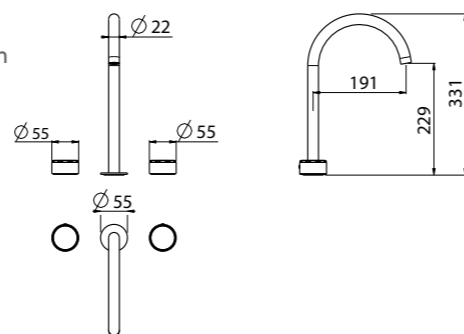

3-hole tall washbasin mixer

- Spout center distance 191 mm
- Ceramic headworks
- Connection flexible hoses
- Without drain
- Chrome