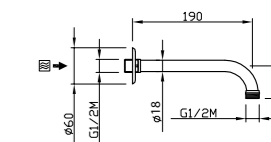

ART. 20070C35-CRX center distance 35 cm € 213,00

1. **Lusso**
2. Stainless Steel
   - Fitting G 1/2"
   - Ideal for large shower heads
   - Chrome

AVAILABLE FINISHINGS
MODERN 2
CLASSIC 2
PVD 1

To match shower head, see page 344
See installation heights page 560

ART. 20026C30-CR center distance 30 cm € 60,00
ART. 20026C35-CR center distance 35 cm € 64,50
ART. 20026C40-CR center distance 40 cm € 75,00

1. **Tondo XL**
2. Brass
   - Ø 26
   - Fitting G 1/2"
   - Chrome

AVAILABLE FINISHINGS
MODERN 2
CLASSIC 2
PVD 1

For finishing surcharge, see table on the inside cover of the catalogue
To match shower head, see page 344
See installation heights page 560

ART. 20040C35-CR (0001) center distance 35 cm € 66,00
ART. 20040C40-CR (0001) center distance 40 cm € 71,00

1. **Spigolo**
2. Brass
   - Ø 20
   - Fitting G 1/2"
   - Chrome

AVAILABLE FINISHINGS
MODERN 2
CLASSIC 2
PVD 1

For finishing surcharge, see table on the inside cover of the catalogue
To match shower head, see page 344
See installation heights page 560
PN See legend on page 10

ART. 20600C20-CR center distance 20 cm € 12,00
ART. 20600C25-CR center distance 25 cm € 12,50
ART. 20600C30-CR center distance 30 cm € 13,00

1. **ECO**
2. Brass
   - Ø 18
   - Fitting G 1/2"
   - Chrome

AVAILABLE FINISHINGS
MODERN 2
CLASSIC 2
PVD 1

For finishing surcharge, see table on the inside cover of the catalogue
To match shower head, see page 344
See installation heights page 560

ART. 20020C30-CR center distance 30 cm € 46,50
ART. 20020C35-CR center distance 35 cm € 50,00
ART. 20020C40-CR center distance 40 cm € 58,00

1. **Tondo S**
2. Brass
   - Ø 20
   - Fitting G 1/2"
   - Chrome

AVAILABLE FINISHINGS
MODERN 2
CLASSIC 2
PVD 1

For finishing surcharge, see table on the inside cover of the catalogue
To match shower head, see page 344
See installation heights page 560
PN See legend on page 10