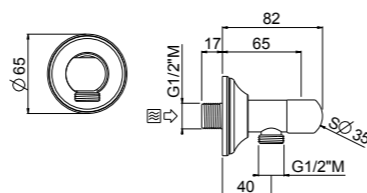

- Spherical holder
- Concealed
- Brass
- Fitting G 1/2" M
- Chrome