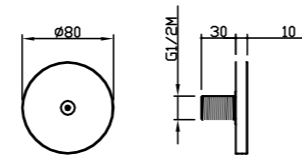

Atomizer Tondo

- Concealed ¹
- Inspectable and serviceable
- Misting jet
- Minimum flow rate 1 l/m
- Chrome