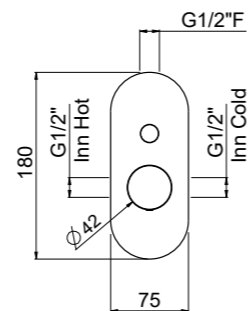

- 2-way single-control
  concealed shower mixer
2. Conventional cartridge
   - Automatic diverter with stop³
   - Inlets G 1/2"
   - Chrome