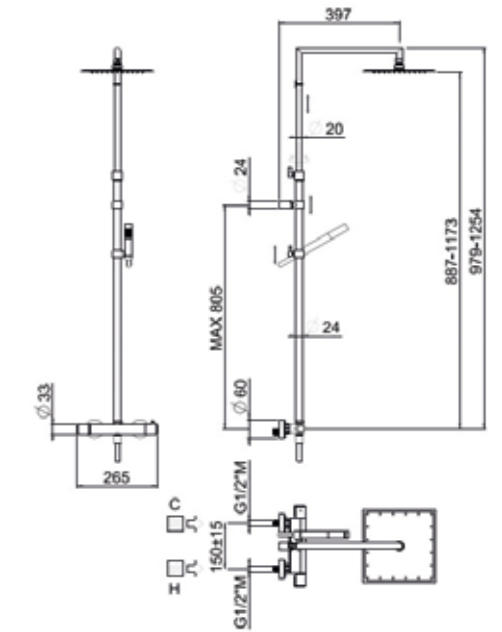

TELESCOPIC RIGOLETTO SQUARE W/ SQUARE

- Outer mixer, thermostatic or mechanical cartridge
- Inlets G 1/2"
- Rotating diverter with 2 outlet closure
- Telescopic column with orientable shower arm
- Upper bridge with sharp bend
- Adjustable upper holder
- ABS anti-liming shower
- SQUARE ABS/chromed stainless steel Square anti-liming shower head, 200X200
- Slider in brass
- PVC flexible hose 150 cm with double anti-torsion
- Chrome