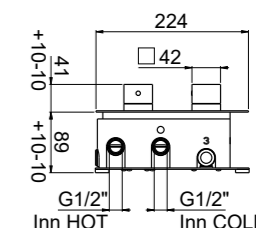

1. Horizontal concealed shower mixer
2. Thermostatic cartridge
   - Rotating diverter with 2 or 3 outlet closure
   - Inlets G 1/2"
   - Concealed with protective cover ³
   - Chrome