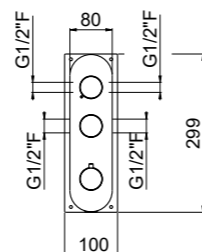

1. Concealed shower mixer with simultaneous openings
2. Thermostatic cartridge
   - Outlets G 1/2", ceramic headwork 90°
   - Inlets G 1/2"
   - Concealed with protective cover ⁴
   - Chrome