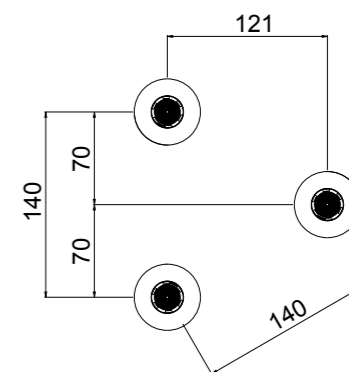

Ceiling-mounted

Wall-mounted

Ceiling-mounted

FEATURES WALL- AND CEILING-MOUNTED SHOWER HEADS

Rain Jet
An intense, full jet reproduces the sensation of a relaxing rain shower on the skin.

STRENGTHS OF WALL- AND CEILING-MOUNTED SHOWER HEADS

- Customised installation (one or more shower heads)
- Modular rain jet option
- Functionality and simplicity of design
- Easy-clean system for maintenance
- Inspectable aerator for maintenance