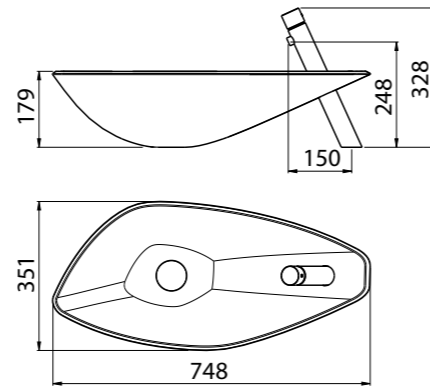

Complete tall washbasin 1-tap mixer and washbasin

- Complete tall washbasin single hole mixer and washbasin
- Handle in Italian walnut
- Spout center distance 150 mm
- Single control mixer
- Connection flexible hoses
- With 1" 1/4 drain. 2-in-1 system for washbasin with or without overflow
- Chrome