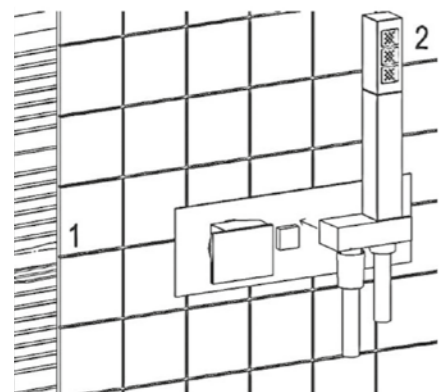

AUTOMATIC DIVERTER WITH STOP

Automatic diverter with stop