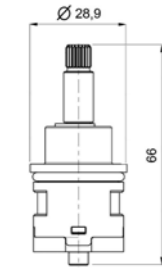

- Diverter cartridge 2-way with closure Ø 29

ART. ORIC032 € 34,50

For Rigoletto columns code:
00-08xx; 00-09xx; 01-08xx; 01-09xx;
00-18xx; 00-19xx, 01-18xx; 01-19xx
For Extreme columns code:
00-02xxE;
00-12xxE