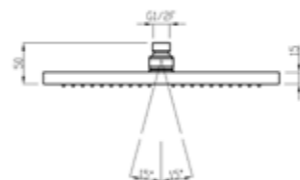

Stick Ø 300

- Inspectable and serviceable
- Minimum flow rate 7.5 l/min
- Easy-clean system, anti-liming silicone nozzles
- Chrome