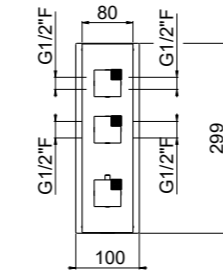

1. Concealed shower mixer with simultaneous openings
2. Thermostatic cartridge
   - 2 outlets G 1/2", ceramic headworks 90°
   - Inlets G 1/2"
   - Concealed with protective cover ⁴
   - Chrome