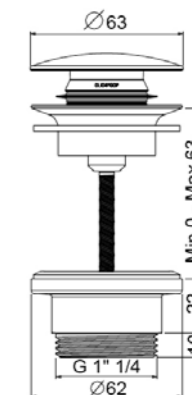

AVAILABLE FINISHINGS

MODERN	12
CLASSIC	11
PVD	2

For finishing surcharge, see table on the inside cover of the catalogue
PN See legend on page 10

ART. 70400-CR € 138,00