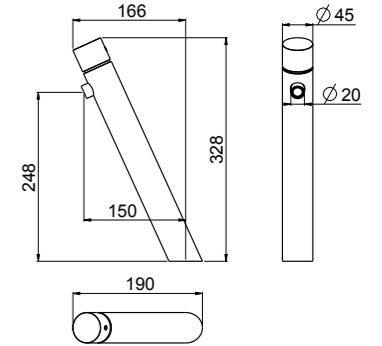

AVAILABLE FINISHINGS

- MODERN 2
- CLASSIC 1
- PVD 9

For finishing surcharge, see table on the inside cover of the catalogue
Photo matt brushed nickel finishing