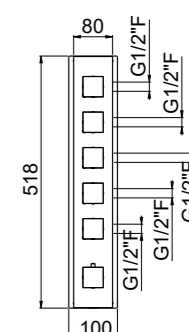

For finishing surcharge, see table on the inside cover of the catalogue
1 For horizontal installation order 21032EST/O-CR
2 See installation heights, flow rate and spare parts table page 567
3 Order outer part number + concealed part number
4 See details page 530
Neutral standard jet serigraph. For additional serigraph with icons, specify jet outlets (see page 573) and connection sequence when ordering

1. Concealed shower mixer with simultaneous openings
2. Thermostatic cartridge
   - 5 outlets G 1/2", ceramic headworks 90°
   - Inlets G 1/2"
   - Concealed with protective cover ⁴
   - Chrome