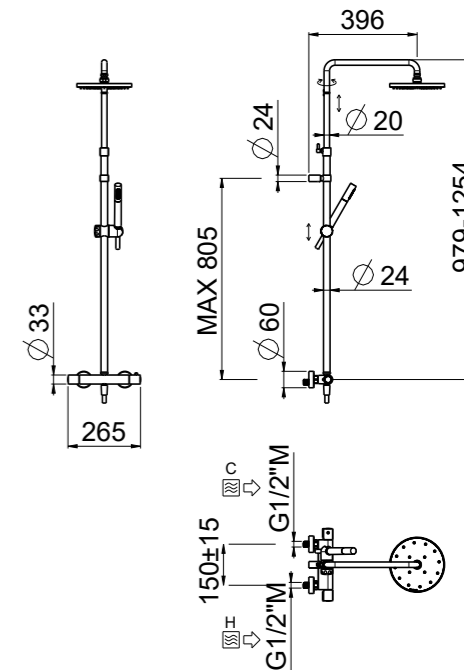

**TELESCOPIC RIGOLETTO
NEWCONTRACT Ø 200 and Ø 250**

- Exposed mixer with thermostatic or mixing cartridge
- Rotating diverter with 2 outlet closure
- Telescopic column with orientable bar
- Angled upper bridge
- Adjustable upper holder
- Stick ABS shower 1 jet
- Anti-liming NON-INSPECTABLE AND NON-SERVICEABLE shower head - DueMillimetri in polished stainless steel OR Stick in chrome-plated ABS, Ø 200 or Ø 250
- Slider in ABS
- PVC flexible hose 150 cm