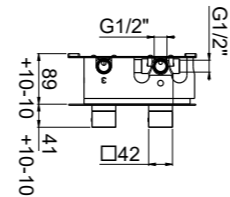

Horizontal concealed shower mixer

- Mechanical cartridge
- Rotating diverter with 2 or 3 outlet closure
- Inlets G 1/2"
- Concealed with protective cover ³
- Chrome