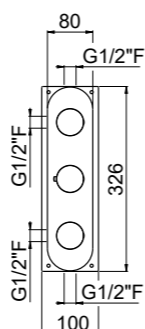

ART. W21241CR ¹ concealed part 4-way € 544,00
ART. W21251CR ¹ concealed part 5-way € 582,00
ART. W21261CR ¹ concealed part 6-way € 614,00

1. **AVAILABLE FINISHINGS**

MODERN	5
CLASSIC	5
PVD	1

For finishing surcharge, see table on the inside cover of the catalogue
Photo matt brushed nickel finishing
1 See installation heights, flow rate and spare parts table page 566
2 Order outer part number + concealed part number
3 See details page 530
Neutral standard jet serigraph. For additional serigraph with icons, specify jet outlets (see page 573) and connection sequence when ordering.

0-SCL4103-CR ² 4-way TOTAL € 990,00
0-SCL4104-CR ² 5-way TOTAL € 1.028,00
0-SCL4105-CR ² 6-way TOTAL € 1.060,00

ART. 0-SCL4103EST/O-CR outer part 4-way € 446,00
ART. 0-SCL4104EST/O-CR outer part 5-way € 446,00
ART. 0-SCL4105EST/O-CR outer part 6-way € 446,00