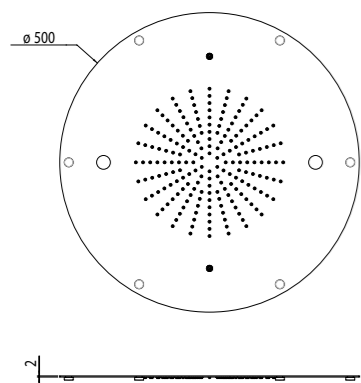

- Features:**
- Rain with 198 nozzles
 - Misting, 2 jets
 - Chromotherapy, 2 RGB LED spotlights

AVAILABLE FINISHINGS

- MODERN 1
CLASSIC 1
PVD 1

Warning! Finishes CRNE, OROS not feasible

ART	CHROMOTHERAPY	ATOMIZERS	No. WAYS	€
23066X/S-CRX*	● 2		1	1.678,00
23066XN-CRX		● 2	2	1.158,00
23066XN/S-CRX*	● 2	● 2	2	1.844,00