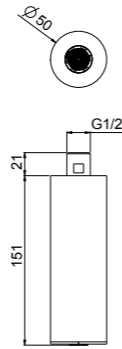

ART. 26881X complete article € 366,00

**ILTONDO 15
CEILING-MOUNTED SHOWER HEAD**

- Inspectable and serviceable
- Flow limiter 6 l/min at 3 bar
- H 150 mm ø50
- Ceiling installation inlets G 1/2"
- Anti-liming rain aerator, inspectable and removable
- Stainless steel

AVAILABLE FINISHINGS

- BRD / PTQ / PBL / VBL € 531,00
- NEOP / BIOP € 513,00
- SPZ € 458,00

See installation heights page. 558-559