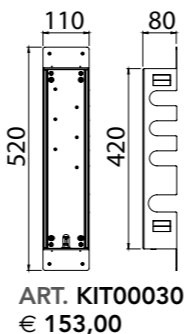

ART. 21024EST-CR¹ outer part 2-way € 384,00

Concealed high flow rate shower mixer

- Thermostatic cartridge
- 2 outlets G 1/2", ceramic headworks 90°
- Inlets G 3/4"
- Optional mounting kit, recommended⁴
- Chrome

ART. W21029CR² concealed part 2-way € 690,00

AVAILABLE FINISHINGS

- MODERN 5
- CLASSIC 5
- PVD 1

21024-CR³ 2-way TOTAL € 1.074,00

For finishing surcharge, see table on the inside cover of the catalogue
1 For horizontal installation order 21024EST/O-CR
2 See installation heights, flow rate and spare parts table page 568
3 Order outer part number + concealed part number
4 See details page 531
Neutral standard jet serigraph. For additional serigraph with icons, specify jet outlets (see page 573) and connection sequence when ordering

ART. 21044EST-CR¹ outer part 4-way € 584,00

Concealed high flow rate shower mixer

- Thermostatic cartridge
- 4 outlets G 1/2", ceramic headworks 90°
- Inlets G 3/4"
- Optional mounting kit, recommended⁴
- Chrome

ART. W21049CR² concealed part 4-way € 998,00

AVAILABLE FINISHINGS

- MODERN 5
- CLASSIC 5
- PVD 1

21044-CR³ 4-way TOTAL € 1.582,00

For finishing surcharge, see table on the inside cover of the catalogue
1 For horizontal installation order 21044EST/O-CR
2 See installation heights, flow rate and spare parts table page 568
3 Order outer part number + concealed part number
4 See details page 531
Neutral standard jet serigraph. For additional serigraph with icons, specify jet outlets (see page 573) and connection sequence when ordering

ART. 21034EST-CR¹ outer part 3-way € 490,00

Concealed high flow rate shower mixer

- Thermostatic cartridge
- 3 outlets G 1/2", ceramic headworks 90°
- Inlets G 3/4"
- Optional mounting kit, recommended⁴
- Chrome

ART. W21039CR² concealed part 3-way € 845,00

AVAILABLE FINISHINGS

- MODERN 5
- CLASSIC 5
- PVD 1