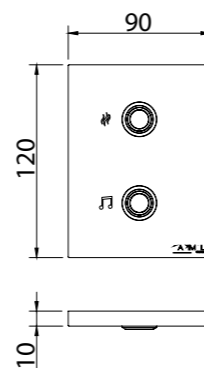

AVAILABLE FINISHINGS

MODERN	10
CLASSIC	9
PVD	9

For finishing surcharge, see table on the inside cover of the catalogue