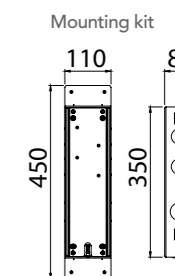

AVAILABLE FINISHINGS

MODERN	5
CLASSIC	5
PVD	1

For finishing surcharge, see table on the inside cover of the catalogue
1 For horizontal installation order 21020EST/O-CR
2 See installation heights, flow rate and spare parts table page 568
3 Order outer part number + concealed part number
4 See details page 531
Neutral standard jet serigraph. For additional serigraph with icons, specify jet outlets (see page 573) and connection sequence when ordering

21020-CR³ 2-way TOTAL € 990,00