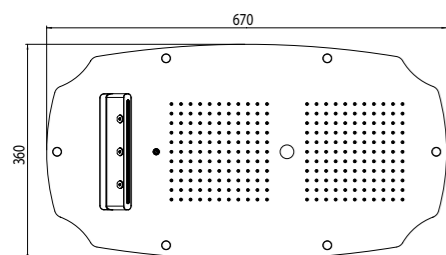

AVAILABLE FINISHINGS

- MODERN 1
- CLASSIC 1
- PVD 1

Warning! Finishes CRNE, VR, OROS not feasible

ART	CHROMOTHERAPY	ATOMIZERS	WATER-FALLS	No. WAYS	€
23072X-CRX			● 1	2	1.528,00
23072X/S-CRX*	● 1		● 1	2	2.128,00
23072XN-CRX		● 1	● 1	3	1.613,00
23072XN/S-CRX*	● 1	● 1	● 1	3	2.192,00

*Components not included for chromotherapy: Switch control or remote control. See page 386

N.B. Also available with RGBW, chromotherapy spotlights and white light by adding W to article code.

EX: 23072XN/W/S-CRX.
White light surcharge: 1 spotlight add € 88.00 to list price.

For finishing surcharge, see table on the inside cover of the catalogue
See installation heights page 556
1 See details page 540
2 See details page 542
3 See details page 541
4 See details page 542
5 See details page 546

- Anti-liming
- Chromotherapy
- Rain
- Atomizers
- Single waterfall