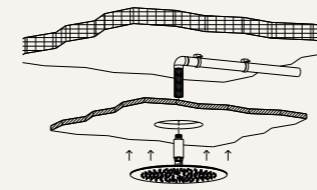

Patented

ART	€
KIT00006	65,50