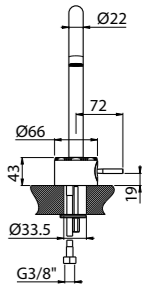

Single-hole washbasin mixer

- Spout center distance 165 mm
- Conventional cartridge
- Connection flexible hoses
- Without drain
- Chrome