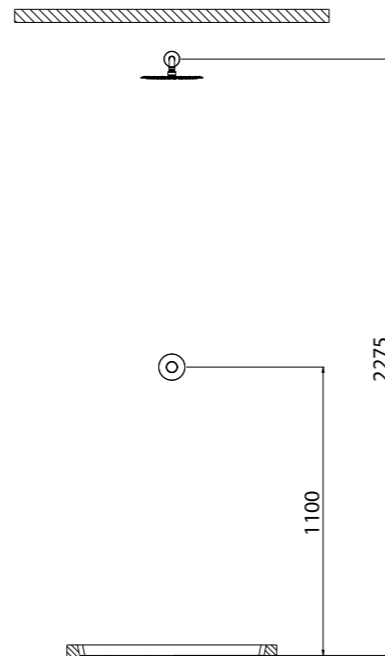

FLOW RATE TABLES CONCEALED SHOWER MIXER CONVENTIONAL CARTRIDGE INLETS G 1/2"

ART. W5701

p (bar)	0.5	1	2	3
Q1 (l-min)	12	16	21	24
Q2 (l-min)	7.5	10	13	16

Q1 = flow rate outlet 3/4"F
Q2 = flow rate outlet 1/2"F

ART. W5700

p (bar)	0.5	1	2	3
Q2 (l-min)	7.5	10	13	16

Q2 = flow rate outlet 1/2"F

ART. W4701

p (bar)	0.5	1	2	3	4	5
Q1 (l-min)	12.5	14	19	22	25	29
Q2 (l-min)	9.5	12	16	18	20	20

Q1 = flow rate outlet 3/4"F
Q2 = flow rate outlet 1/2"F

ART. W4700

p (bar)	0.5	1	2	3	4	5
Q1 (l-min)	15	17	21	25	29	31

Qn = flow rate 1 outlet

SPARE PARTS CONCEALED SHOWER MIXER CONVENTIONAL CARTRIDGE INLETS G 1/2"

conventional cartridge

ART. W6100

p (bar)	0.5	1	2	3
Q1 (l-min)	7	10	14	17
Q2 (l-min)	6.5	8	12	14

Q1 = bathtub spout flow rate
Q2 = shower flow rate

ART. W6101

p (bar)	0.5	1	2	3
Q1 (l-min)	9	10	14	17
Q2 (l-min)	6.5	8	12	14
Q3 (l-min)	10	14	20	24

Q1 = bathtub spout flow rate
Q2 = shower flow rate
Q3 = outlet free flow rate

SPARE PARTS CONCEALED BATHTUB MIXER THERMOSTATIC CARTRIDGE INLETS G 1/2"

Diverter cartridge 1-way

Diverter cartridge 2-way

Thermostatic cartridge

FLOW RATE TABLES DECK-MOUNTED BATHTUB MIXER CERAMIC CARTRIDGES 90° INLETS G 1/2"

ART. 0-xxx6501-

p (bar)	0.5	1	2	3
Q1 (l-min)	7	11	15.5	18.5
Q2 (l-min)	7	9	13	16

Q1 = bathtub spout flow rate
Q2 = shower flow rate

ART. 0-xxx6502-

p (bar)	0.5	1	2	3
Q1 (l-min)	9	16	25	30
Q2 (l-min)	7	9	13	16
Q3 (l-min)	10	14	20	24

Q1 = bathtub spout flow rate
Q2 = free outlet flow rate

SPARE PARTS DECK-MOUNTED BATHTUB MIXER CERAMIC CARTRIDGES INLETS G 1/2"