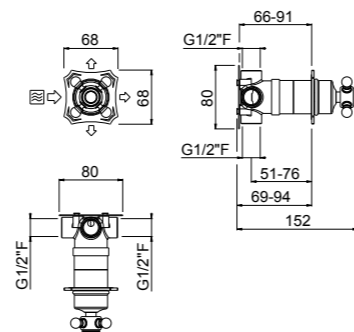

ART. 21805EST-CR outer part 2-way € 137,00
ART. 21806EST-CR outer part 3-way € 137,00

1. Diverter tap with stop
2. Rotating diverter with 2 or 3 outlet closure
   - Inlets G 1/2"
   - No thermostatic mixer to be ordered separately ²
   - Chrome