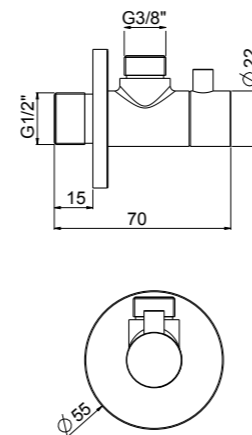

PN See legend on page 10

ART. 70400X € 102,00

Siphon

- Siphon 1" 1/4
- Brushed stainless steel AISI 304

ART. 70600X € 154,00

Filter tap pair

- 2 filter taps
- Fitting G 1/2" x G 3/8"
- Brushed stainless steel AISI 304