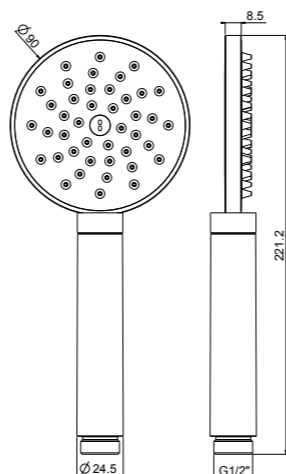

For finishing surcharge, see table on the inside cover of the catalogue

ART. 49865-CR handle in brass € 63,50