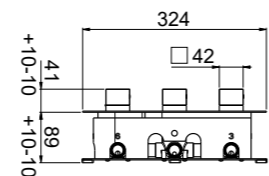

Horizontal concealed shower mixer

- Mechanical cartridge
- Rotating diverter with 4, 5 or 6 outlet closure
- Inlets G 1/2"
- Concealed with protective cover ³
- Chrome