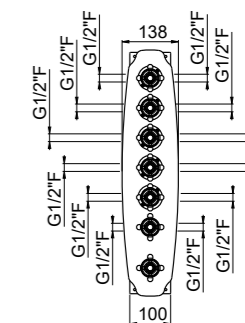

Concealed shower mixer simultaneous openings

- Thermostatic cartridge
- 6 outlets G 1/2", ceramic headworks 90°
- Inlets G 1/2"
- Concealed with protective cover ⁴
- Chrome

ART. W21068 ² concealed part 6-way € 808,00