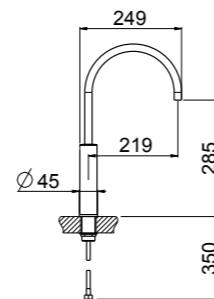

KITCHEN mixer with swivel spout

- Spout center distance 219 mm
- Conventional cartridge energy saving system
- Swivel spout 360°
- Connection flexible hoses
- Without drain
- Brushed stainless steel AISI316L