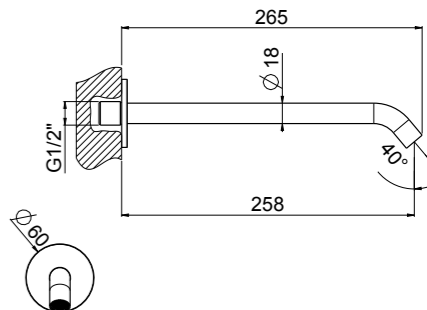

Wall-mounted washbasin/
bathtub spout XL

- Spout center distance 258 mm
- Inlet G 1/2"
- To pair with mixer
- Brushed stainless steel AISI316L