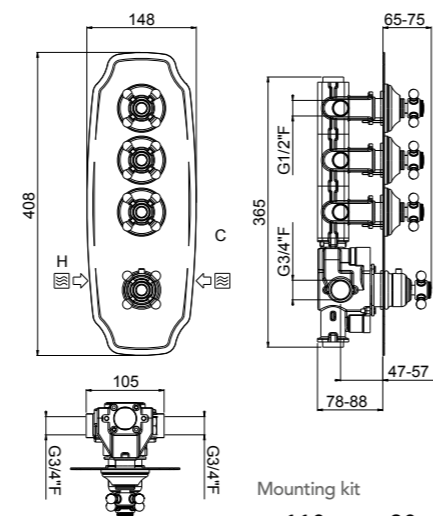

ART. W21049CR² concealed part 4-way € 998,00

AVAILABLE FINISHINGS

- MODERN 5
- CLASSIC 5
- PVD 1

21044-CR³ 4-way TOTAL € 1.582,00

For finishing surcharge, see table on the inside cover of the catalogue
1 For horizontal installation order 21044EST/O-CR
2 See installation heights, flow rate and spare parts table page 568
3 Order outer part number + concealed part number
4 See details page 531
Neutral standard jet serigraph. For additional serigraph with icons, specify jet outlets (see page 573) and connection sequence when ordering

ART. 21034EST-CR¹ outer part 3-way € 490,00

Concealed high flow rate shower mixer

- Thermostatic cartridge
- 3 outlets G 1/2", ceramic headworks 90°
- Inlets G 3/4"
- Optional mounting kit, recommended⁴
- Chrome