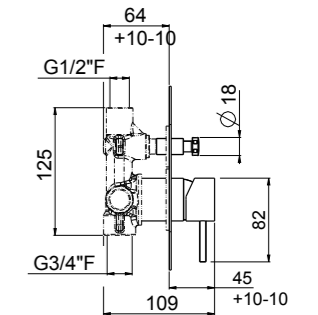

ART. W4701¹ concealed part € 115,00