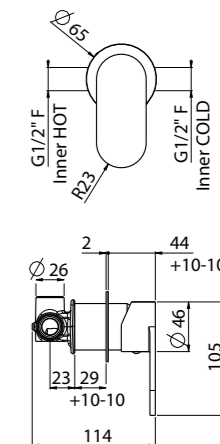

AVAILABLE FINISHINGS

- MODERN 13
- CLASSIC 12
- PVD 11

0-SPZ4701-CR² 2-way TOTAL € 229,00

For finishing surcharge, see table on the inside cover of the catalogue
1 See heights, installation, tables page 570
2 Order outer part number + concealed part number
3 See details page 536
PN See legend on page 10

ART. 0-SPZ2700EST-CR outer part 1-way € 53,00

PN

Concealed single-control shower mixer 1-way

- Conventional cartridge
- 1 outlet
- Inlets G 1/2"
- Chrome