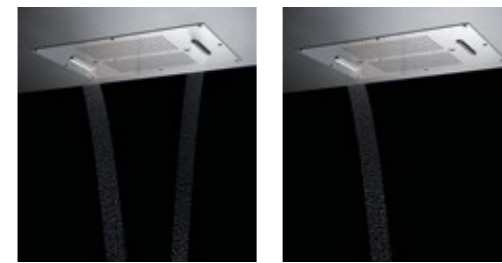

- Anti-liming
- Chromotherapy
- Rain
- Atomizers
- Blade-jet waterfall
- Tropical waterfall