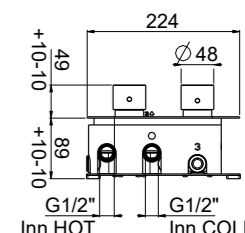

1. **AVAILABLE FINISHINGS**

MODERN	5
CLASSIC	5
PVD	1