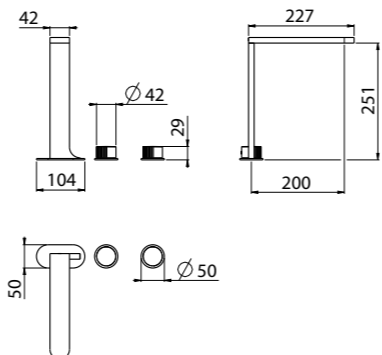

ART. 0-QTM1501-CR complete article € 828,00

3-hole tall washbasin mixer

- Spout center distance 200 mm
- Ceramic headwork 90°
- Connection flexible hoses
- Without drain
- Chrome

AVAILABLE FINISHINGS

MODERN	2
CLASSIC	1
PVD	9