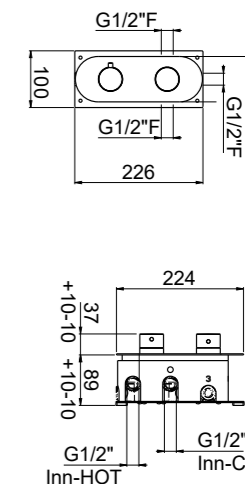

ART. W5102¹ concealed part 4-way € 632,00
ART. W5103¹ concealed part 5-way € 669,00
ART. W5104¹ concealed part 6-way € 713,00

1. **AVAILABLE FINISHINGS**

MODERN	5
CLASSIC	5
PVD	5

0-QTM5103-CR² 4-way TOTAL € 1.332,00
0-QTM5104-CR² 5-way TOTAL € 1.369,00
0-QTM5105-CR² 6-way TOTAL € 1.413,00

For finishing surcharge, see table on the inside cover of the catalogue
1 See installation heights, flow rate and spare parts table page 566
2 Order outer part number + concealed part number
3 See details page 530
PN See legend on page 10

ART. 0-QTM4101EST/O-CR outer part 2-way € 219,00
ART. 0-QTM4102EST/O-CR outer part 3-way € 219,00

1. **Horizontal concealed shower mixer**
2. Thermostatic cartridge
   - Rotating diverter with 2 or 3 outlet closure
   - Inlets G 1/2"
   - Concealed with protective cover³
   - Chrome