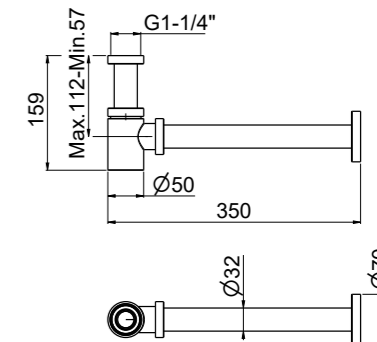

AVAILABLE FINISHINGS

MODERN	11
CLASSIC	10
PVD	10

For finishing surcharge, see table on the inside cover of the catalogue

BIDET CONVENTIONAL CARTRIDGE

ART. 0-DSD3701-CR complete article € 566,00

Bidet single-hole mixer

- Spout center distance 89 mm
- Single-control mixer
- Connection flexible hoses
- Without drain
- Chrome