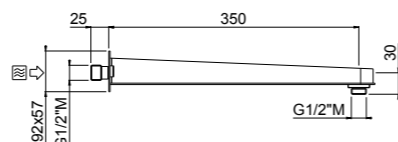

ART. 20070C35-CRX center distance 35 cm € 213,00

1. **Lusso**
2. Stainless Steel
   - Fitting G 1/2"
   - Ideal for large shower heads
   - Chrome

AVAILABLE FINISHINGS
MODERN 2
CLASSIC 2
PVD 1

To match shower head, see page 344
See installation heights page 560

ART. 20026C30-CR center distance 30 cm € 60,00
ART. 20026C35-CR center distance 35 cm € 64,50
ART. 20026C40-CR center distance 40 cm € 75,00

1. **Tondo XL**
2. Brass
   - Ø 26
   - Fitting G 1/2"
   - Chrome

AVAILABLE FINISHINGS
MODERN 2
CLASSIC 2
PVD 1

For finishing surcharge, see table on the inside cover of the catalogue
To match shower head, see page 344
See installation heights page 560

ART. 20040C35-CR (0001) center distance 35 cm € 66,00
ART. 20040C40-CR (0001) center distance 40 cm € 71,00

1. **Spigolo**
2. Brass
   - Ø 20
   - Fitting G 1/2"
   - Chrome

AVAILABLE FINISHINGS
MODERN 2
CLASSIC 2
PVD 1

For finishing surcharge, see table on the inside cover of the catalogue
To match shower head, see page 344
See installation heights page 560
PN See legend on page 10

ART. 20600C20-CR center distance 20 cm € 12,00
ART. 20600C25-CR center distance 25 cm € 12,50
ART. 20600C30-CR center distance 30 cm € 13,00

1. **ECO**
2. Brass
   - Ø 18
   - Fitting G 1/2"
   - Chrome

AVAILABLE FINISHINGS
MODERN 2
CLASSIC 2
PVD 1

For finishing surcharge, see table on the inside cover of the catalogue
To match shower head, see page 344
See installation heights page 560

ART. 20020C30-CR center distance 30 cm € 46,50
ART. 20020C35-CR center distance 35 cm € 50,00
ART. 20020C40-CR center distance 40 cm € 58,00

1. **Tondo S**
2. Brass
   - Ø 20
   - Fitting G 1/2"
   - Chrome

AVAILABLE FINISHINGS
MODERN 2
CLASSIC 2
PVD 1

For finishing surcharge, see table on the inside cover of the catalogue
To match shower head, see page 344
See installation heights page 560
PN See legend on page 10