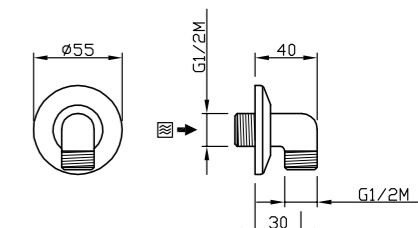

ART. 33621-CR € 48,50

- Square wall outlet
- Brass
- Fitting G 1/2" M
- Chrome

ART. 33661-CR € 9,50

- Curved wall outlet
- Brass
- Fitting G 1/2" M
- Chrome

ART. 33630-CR € 28,00

- SFERICA wall outlet
- Brass
- Fitting G 1/2" M
- Chrome