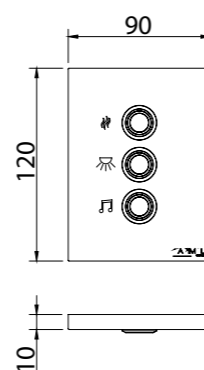

AVAILABLE FINISHINGS

MODERN	10
CLASSIC	9
PVD	9

For finishing surcharge, see table on the inside cover of the catalogue