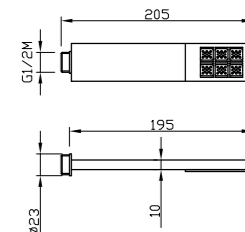

AVAILABLE FINISHINGS

- MODERN 4
- CLASSIC 4
- PVD 3

For finishing surcharge, see table on the inside cover of the catalogue