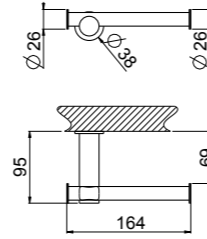

ART. 99006-316 € 169,00

Toilet Paper Holder
 • Brushed stainless steel AISI316L

ART. 99007-316 € 87,00

Robe Hook
 • Brushed stainless steel AISI316L

ART. 99008-316 € 193,00

Shelf
 • 250x120 cm
 • Brushed stainless steel AISI316L