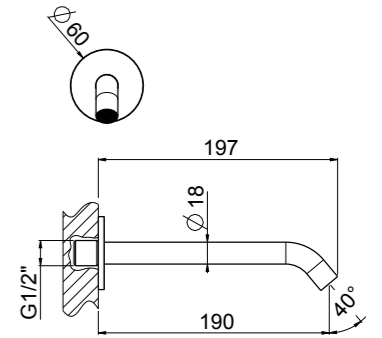

ART. W2502 concealed part € 136,00

PN

0-NVS2700-316¹ TOTAL € 473,00

¹ Order outer part number + concealed part number
PN See legend on page 10

ART. 0-NVS2900-316 center distance 190 mm € 170,00

ART. 0-NVS2901-316 center distance 258 mm € 194,00

1. **Wall-mounted washbasin/bathtub spout**
2. Spout center distance 190 mm
   - Inlets G 1/2"
   - To pair with mixer
   - Brushed stainless steel AISI316L