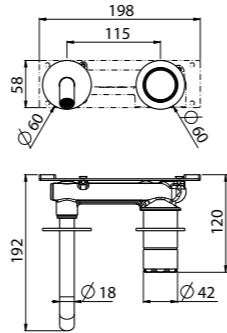

ART. 0-STL2701EST-CR outer part € 211,00

Wall-mounted single-control washbasin mixer

- Spout center distance 120 mm
- Conventional cartridge
- Inlets G 1/2"
- Wall-mounted remote controls with rosaces
- Without drain
- Chrome

ART. W2502 concealed part € 136,00

PN

AVAILABLE FINISHINGS

MODERN	5
CLASSIC	5
PVD	5

For finishing surcharge, see table on the inside cover of the catalogue
1 Order outer part number + concealed part number
PN See legend on page 10

0-STL2701-CR 1 TOTAL € 347,00

ART. 0-STL0701-CR complete article € 366,00

Single-hole washbasin mixer

- Spout center distance 165 mm
- Conventional cartridge
- Connection flexible hoses
- Without drain
- Chrome

AVAILABLE FINISHINGS

MODERN	2
CLASSIC	1
PVD	9

For finishing surcharge, see table on the inside cover of the catalogue

BIDET CONVENTIONAL CARTRIDGE

ART. 0-STL3701-CR complete article € 356,00

ART. 0-STL2702EST-CR outer part € 261,00

Wall-mounted single-control washbasin mixer XL

- Spout center distance 220 mm
- Conventional cartridge
- Inlets G 1/2"
- Wall-mounted remote controls with rosaces
- Without drain
- Chrome

ART. W2502 concealed part € 136,00

PN

AVAILABLE FINISHINGS

MODERN	5
CLASSIC	5
PVD	5

For finishing surcharge, see table on the inside cover of the catalogue
1 Order outer part number + concealed part number
PN See legend on page 10

0-STL2702-CR 1 TOTAL € 397,00

Bidet mixer

- Spout center distance 97 mm
- Conventional cartridge
- Connection flexible hoses
- Without drain

AVAILABLE FINISHINGS

MODERN	2
CLASSIC	1
PVD	9

For finishing surcharge, see table on the inside cover of the catalogue