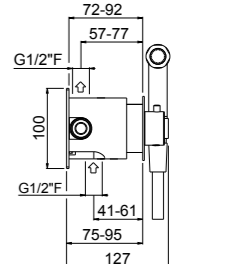

IlTondo Thermostatic

- Thermostatic concealed 1-way mixer with holder and safety stop system¹
- Brass push lever shower
- Interchangeable filter
- Integrated drip-less system
- PVC flexible hose 100 cm
- Chrome