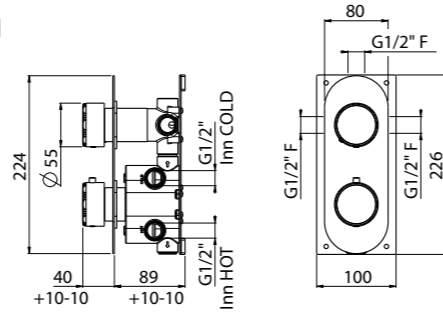

ART. 0-STL4101EST-CR outer part 2-way € 239,00
ART. 0-STL4102EST-CR outer part 3-way € 239,00

Vertical or horizontal concealed shower mixer

- Thermostatic cartridge
- Rotating diverter with 2 or 3 outlet closure
- Inlets G 1/2"
- Concealed with protective cover³
- Chrome