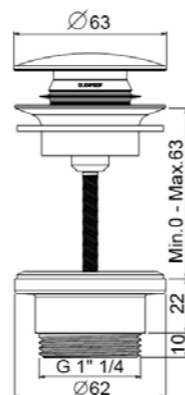

ART. 70320-CR brass € 55,50
ART. 70321-CR ABS € 37,00

PN

Pop-up drain

- Waste 1" 1/4
- Brass / ABS
- 2-in-1 system for washbasin with or without overflow
- Chrome

AVAILABLE FINISHINGS

- MODERN 12
- CLASSIC 11
- PVD 2

For finishing surcharge, see table on the inside cover of the catalogue
PN See legend on page 10

ART. 70400-CR € 138,00