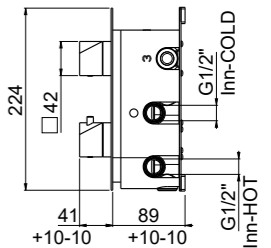

1. **AVAILABLE FINISHINGS**

MODERN	5
CLASSIC	5
PVD	5

For finishing surcharge, see table on the inside cover of the catalogue
1 See installation heights, flow rate and spare parts table page 566
2 Order outer part number + concealed part number
3 See details page 530
Neutral standard jet serigraph. For additional serigraph with icons, specify jet outlets (see page 572) and connection sequence when ordering.
PN See legend on page 10

0-DSD5101-CR² 2-way TOTAL € 1.010,00
0-DSD5102-CR² 3-way TOTAL € 1.046,00

ART. 0-DSD4101EST-CR outer part 2-way € 237,00
ART. 0-DSD4102EST-CR outer part 3-way € 237,00

1. **Vertical concealed shower mixer**
2. Thermostatic cartridge
   - Rotating diverter with 2 or 3 outlet closure
   - Inlets G 1/2"
   - Concealed with protective cover³
   - Chrome