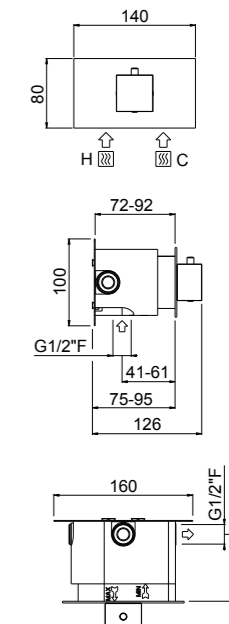

Concealed shower mixer thermostatic only

- Thermostatic cartridge
- Inlets G 1/2"
- No diverter tap with closure to be ordered separately
- Up to a maximum of 3 diverter taps can be connected with 2 or 3 outlet closure, for a maximum of 9-way²
- Chrome