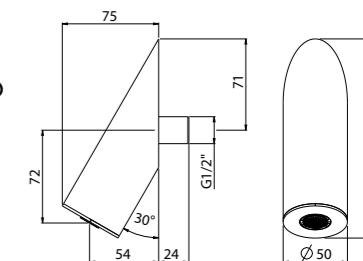

AVAILABLE FINISHINGS

BRD / PTQ / PBL / VBL	€ 559,00
NEOP / BIOP	€ 539,00
SPZ	€ 481,00

See installation heights page 558

ART.0-ITD7301EST-CR outer part € 1.504,00

Freestanding tub column

- Conventional cartridge
- Spout center distance 221 mm
- Automatic diverter with stop
- Stick 1 jet shower in brass
- Chrome