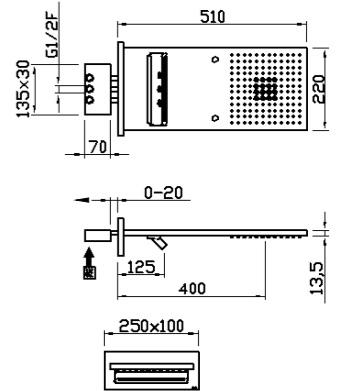

Features:

- Rain with 128 nozzles
- Centre soft jet with 16 nozzles
- Adjustable waterfall jet ³
- Optional chromotherapy

26870/S-CR TOTALE € 2.397,00
26872-CR TOTALE € 1.823,00

AVAILABLE FINISHINGS

- MODERN 2
- CLASSIC 1
- PVD 1