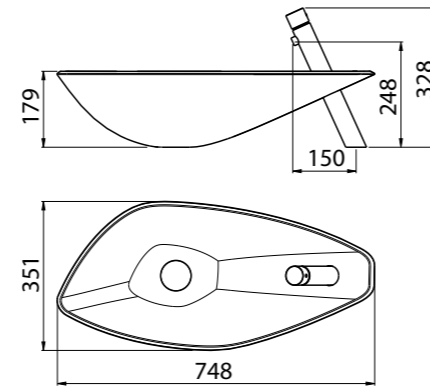

- Complete washbasin in Corian Glacier White
- Handle in Corian Glacier White
- Spout center distance 150 mm
- Single control mixer
- Connection flexible hoses
- With 1" 1/4 drain. 2-in-1 system for washbasin with or without overflow
- Chrome