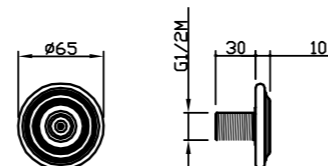

Atomizer Colonial

- Concealed ¹
- Inspectable and serviceable
- Misting jet
- Minimum flow rate 1 l/m
- Chrome