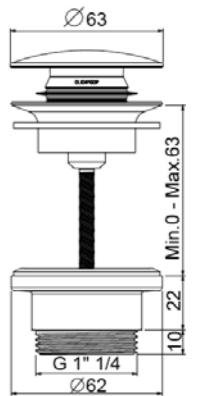

Pop-up drain

- Pop-up waste 1" 1/4
- Brass / ABS
- 2-in-1 system for washbasin with or without overflow
- Chrome