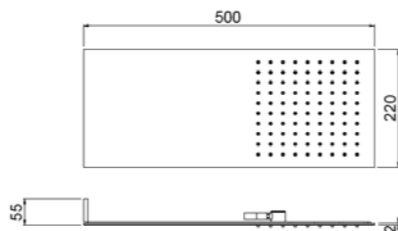

ART. 26857X € 366,00

PN

EKKO

- Non-inspectable and non-serviceable
- Ultra-flat 2 mm thickness
- Minimum flow rate 5 l/min
- Flow limiter 12 l/min
- Safety valve
- 500x220
- Wall-mounted installation inlets G 1/2"
- Anti-liming silicone nozzles, easy-clean system
- Stainless steel

Features:

- Rain with 90 nozzles

AVAILABLE FINISHINGS

NEOP / BIOP € 681,00
SPZ € 500,00

See installation heights page 560
1 The shower heads are equipped with a safety valve that opens when the anti-liming nozzles are obstructed. By cleaning the product and reinserting the valve, the product returns to its initial condition
PN See legend on page 10

ART. 26858X € 536,00

PN

EKKO 2.0

- Non-inspectable and non-serviceable
- Ultra-flat 2 mm thickness
- Minimum flow rate 10 l/min
- Flow limiter 12 l/min
- Safety valve
- 500x220
- Wall-mounted installation inlets G 1/2"
- Anti-liming silicone nozzles, easy-clean system
- Stainless steel

Features:

- Rain with 90 nozzles
- Waterfall jet

AVAILABLE FINISHINGS

NEOP / BIOP € 970,00
SPZ € 698,00

See installation heights page 560
1 The shower heads are equipped with a safety valve that opens when the anti-liming nozzles are obstructed. By cleaning the product and reinserting the valve, the product returns to its initial condition
PN See legend on page 10

ART. 20150C15-CR center distance 15 cm € 75,50
ART. 20150C30-CR center distance 30 cm € 94,00
ART. 20150C60-CR center distance 60 cm € 121,50

Square

- Brass
- 18 x18
- Fitting G 1/2"
- Chrome

AVAILABLE FINISHINGS

MODERN 2
CLASSIC 2
PVD 1

For finishing surcharge, see table on the inside cover of the catalogue
To match shower head, see page 355
See installation heights page. 561