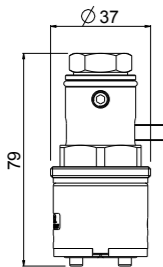

- Progressive cartridge with closure Ø 35

For Vehla columns code:
30000; 00-0102; 00-1101; 00-1102;
00-1103

ART. ORIC011 € 102,00