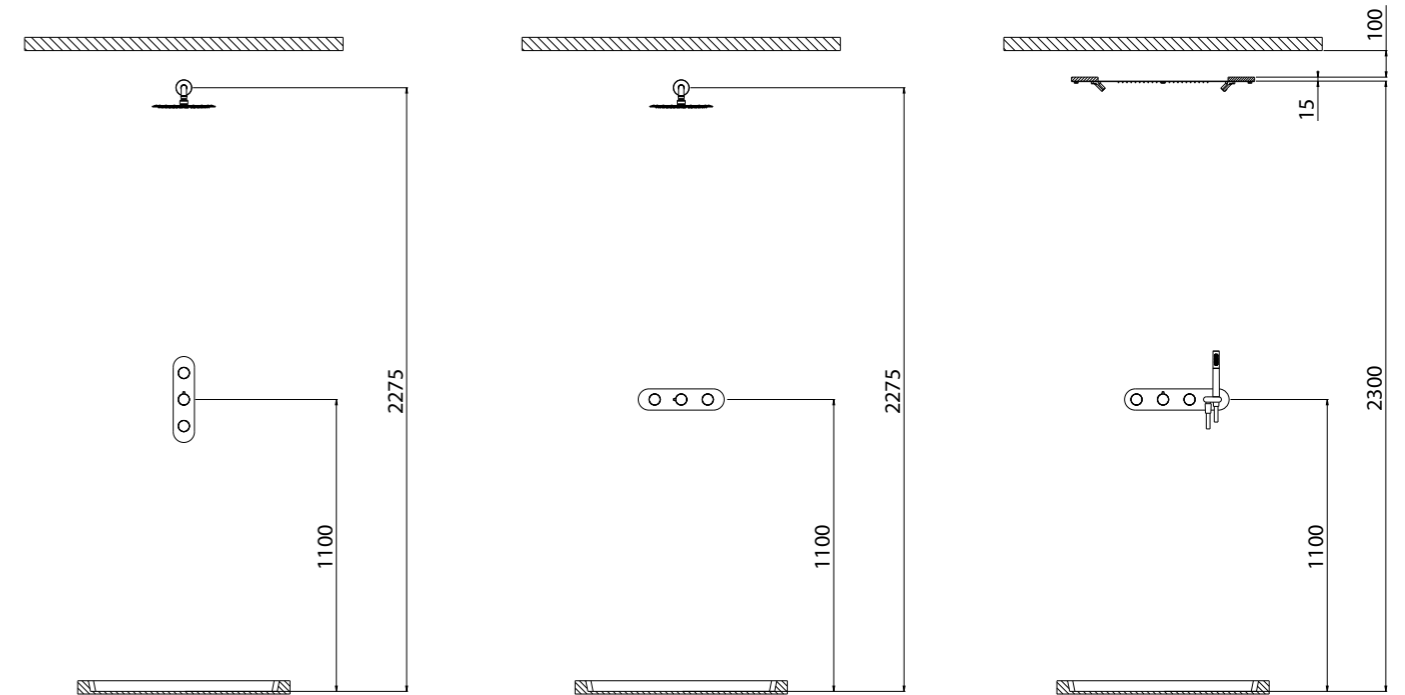

SPARE PARTS CONCEALED SHOWER MIXER MECHANICAL CARTRIDGE INLETS G 1/2"

diverter cartridge 2-way

diverter cartridge 3-way

thermostatic cartridge

ceramic cartridge 90°

thermostatic cartridge

FLOW RATE TABLES CONCEALED SHOWER MIXER THERMOSTATIC CARTRIDGE INLETS G 3/4"