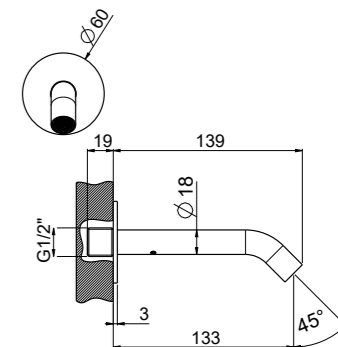

ART. 0-ITD2900-CR center distance 133 mm € 76,00
 ART. 0-ITD2901-CR center distance 233 mm € 122,00

- Wall-mounted washbasin/ bathtub spout**
- Spout center distance 133 mm
 - Inlets G 1/2"
 - To pair with mixer
 - Chrome