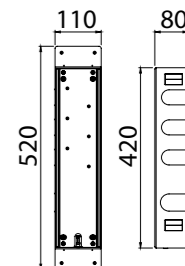

AVAILABLE FINISHINGS

- MODERN 5
- CLASSIC 5
- PVD 1

For finishing surcharge, see table on the inside cover of the catalogue
1 For horizontal installation, order outer part 0-DSD4002EST/O-CR
2 See installation heights, flow rate and spare parts table page 568
3 Order outer part number + concealed part number
4 See details page 531
Neutral standard jet serigraph. For additional serigraph with icons, specify jet outlets (see page 573) and connection sequence when ordering.

Mounting kit

ART. KIT00030 € 153,00