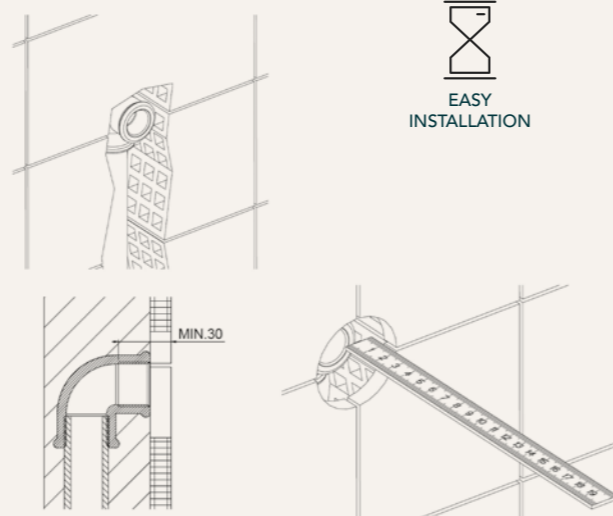

**WATERFALL OH!
ADJUSTABLE JET**

Jet adaptable
to operating pressure

The shape of the jet can be varied by turning the 3 screws at the rear of the waterfall using a 2 mm Allen key:

- clockwise = thin blade/wide jet;
- counter-clockwise = thick blade/narrow jet

INSPECTABLE CARTRIDGE

All Carimali items are designed to be durable and maintain optimum performance and the same quality standards as an item that has just been purchased.

The option of easily inspecting a cartridge and removing impurities and liming means that the high level of performance of the product can be maintained at all times or any worn and compromised components can be replaced over time.

INSTALLATION WITH NO CONCEALMENT

Procure a G 1/2" fitting for the installation of the waterfall.

Finish with plaster and lay the coating.

NOTE:
minimum permissible depth between thread base and finished coating 30 mm.

NOTE:
maximum permissible depth between G1/2" fitting and finished coating 20 mm.