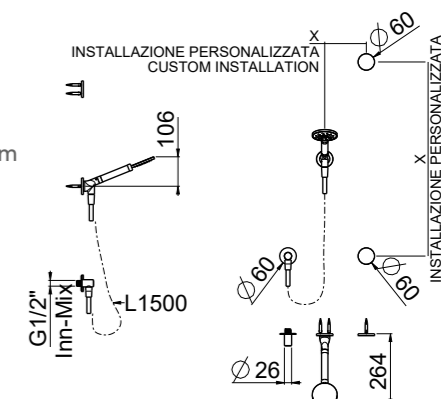

¹ Other satellite finishes available on request
See details page 553

ART. 96250-CR/NEOP chrome version with Stick shower in CR brass € 251,00

Flight 1

- Wall ramp with integrated shelf
- Height 80 cm
- Shelf 23x10 cm
- CR brass shower Stick
- CR PVC flexible hose 150 cm
- CR magnetic holder
- NEOP ramp
- 33642-CR water outlet