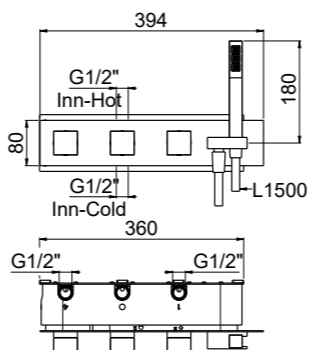

1. **Integrated duplex concealed shower mixer**
2. Mechanical cartridge
   - Rotating diverter with 4, 5 or 6 outlet closure
   - Square single-function shower in brass³
   - Wall outlet with hand shower holder
   - PVC flexible hose 150 cm
   - Inlets G 1/2"
   - Concealed with protective cover⁴
   - Chrome