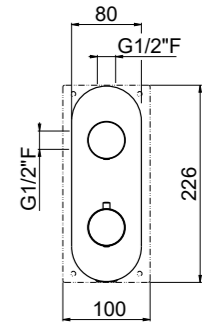

ART. 0-RCE4101EST-CR outer part 2-way € 194,00
ART. 0-RCE4102EST-CR outer part 3-way € 194,00

1. **Vertical concealed shower mixer**
2. Thermostatic cartridge
   - Rotating diverter with 2 or 3 outlet closure
   - Inlets G 1/2"
   - Concealed with protective cover³
   - Chrome