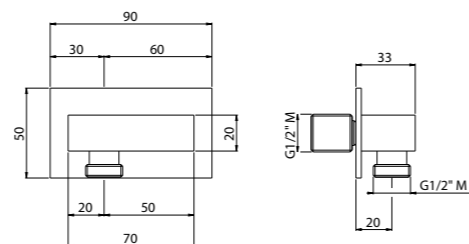

ART. 32615-CR € 83,50

- Rectangular holder
- Concealed
- Brass
- Fitting G 1/2" M
- Chrome