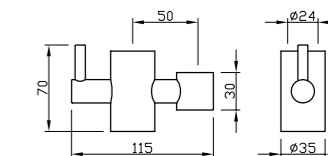

ART. 0CEN140-CR ø 18 € 113,50
ART. 0CEN340-CR ø 20 € 113,00
ART. 0CEN440-CR ø 24 € 120,50

- Full brass slider