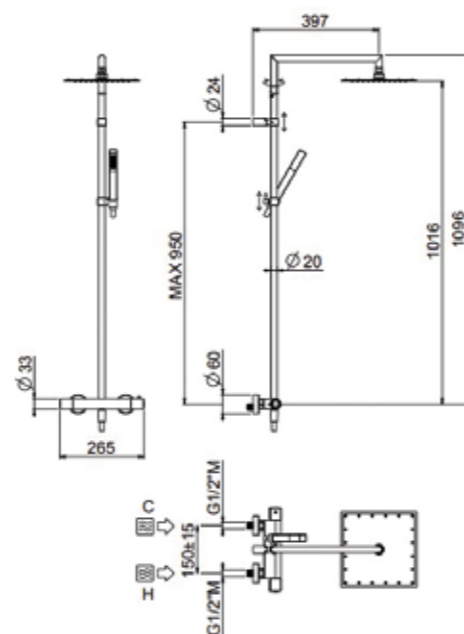

PN See legend page 10

PN

SET ART	CARTRIDGE	SHOWER HEAD	DIMENSIONS	SHOWER	HANDLES	€
00-18000Q-CR	THERMOSTATIC	OTTOMILLIMETRI IN CHROMED STAINLESS STEEL	250X250	SQUARE ABS	IN ABS	721,00
00-19000Q-CR	THERMOSTATIC	OTTOMILLIMETRI IN CHROMED STAINLESS STEEL	250X250	SQUARE ABS	IN BRASS	785,00
01-18000Q-CR	MECHANICAL	OTTOMILLIMETRI IN CHROMED STAINLESS STEEL	250X250	SQUARE ABS	IN ABS	736,00
01-19000Q-CR	MECHANICAL	OTTOMILLIMETRI IN CHROMED STAINLESS STEEL	250X250	SQUARE ABS	IN BRASS	791,00