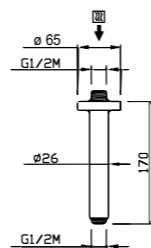

ART	€
KIT00006	65,50

ART. 20126C15/A-CR center distance 15 cm € 41,50
 ART. 20126C30/A-CR center distance 30 cm € 54,00
 ART. 20126C60/A-CR center distance 60 cm € 81,00

- Tondo Colonial**
- Brass
 - Ø 26
 - Fitting G 1/2" M
 - Chrome plated