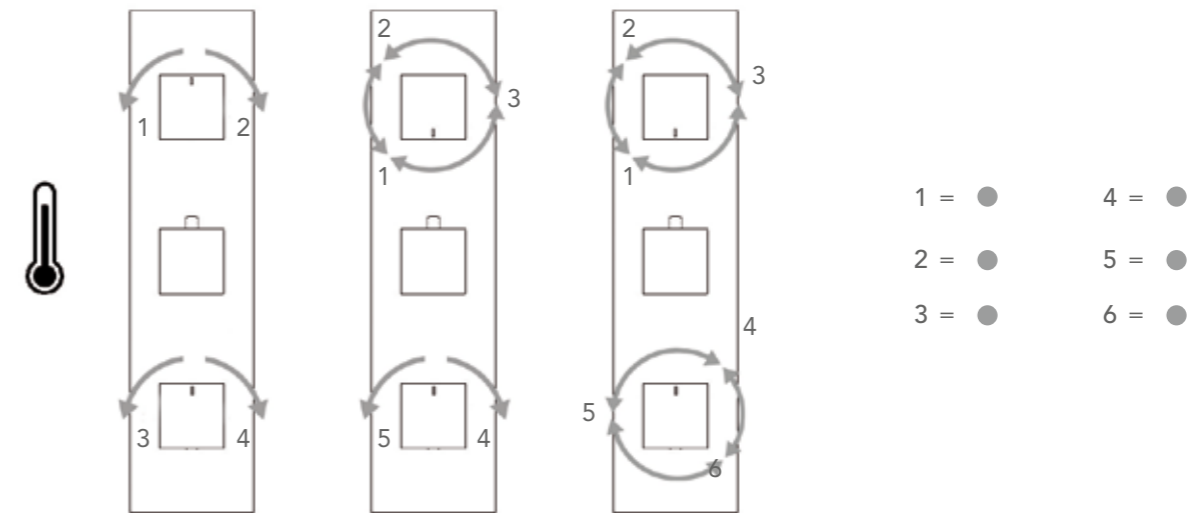

4-WAY, 5-WAY OR 6-WAY MIXER (opening up to 2 outlets simultaneously)

Installation height