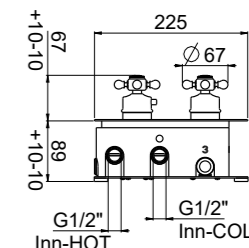

1. **Concealed horizontal shower mixer**
2. Thermostatic cartridge
   - Rotating diverter with 2 or 3 outlet closure
   - Inlets G 1/2"
   - Concealed with protective cover³
   - Chrome