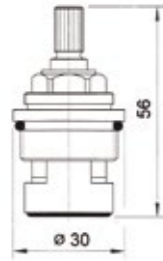

- Cartridge G 3/4" 90° counter-clockwise opening

For concealed mixer code:
W2500; W2501
W21029CR;W21039CR;W21049CR;
W21059CR;W21069CR
W21028;W21038;W21048;W2105;
W21068
For columns code:
00-0200x-CR

ART. ORIC007 € 21,50