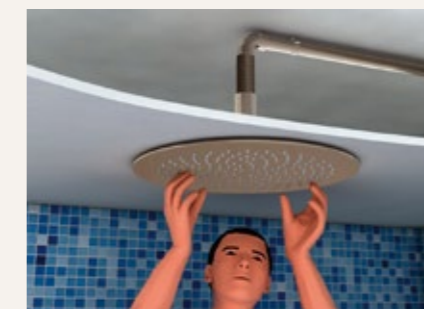

E
Tighten the shower head by hand as shown in the figure.