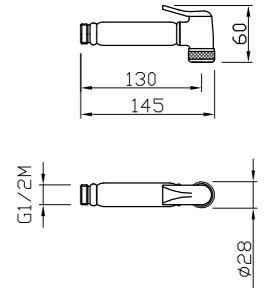

Standard

- Brass push-lever shower
- Integrated drip-less system
- Chrome