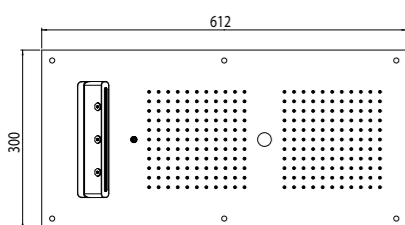

Features:

- Rain with 242 nozzles
- Inspectable and serviceable waterfall with adjustable jet ⁵
- Misting, 1 jet
- Chromotherapy, 1 RGB LED spotlight

AVAILABLE FINISHINGS

- MODERN 1
- CLASSIC 1
- PVD 1

Warning! Finishes CRNE, VR not feasible