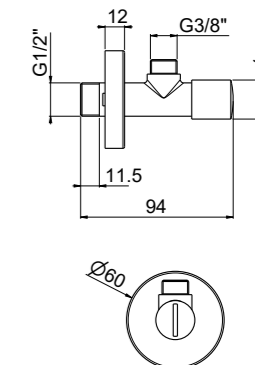

AVAILABLE FINISHINGS

MODERN	6
CLASSIC	6
PVD	5

For finishing surcharge, see table on the inside cover of the catalogue