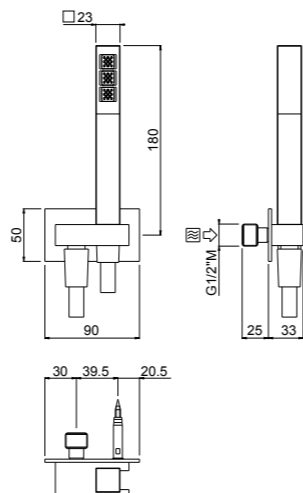

AVAILABLE FINISHINGS

- MODERN 8
- CLASSIC 8
- PVD 6

For finishing surcharge, see table on the inside cover of the catalogue

ART. 66545-CR shower brass € 168,00
ART. 65545-CR shower ABS € 130,00

Square

- Single-function, anti-liming, inspectable and serviceable brass or ABS
- Wall outlet with holder
- Fitting G 1/2"
- PVC flexible hose 150 cm double anti-torsion
- Chrome