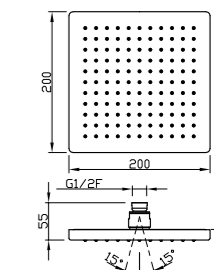

Square 200x200

- Inspectable and serviceable/ Non-inspectable and non-serviceable
- Minimum flow rate 4 l/min
- Easy-clean system, anti-liming silicone nozzles
- Chrome