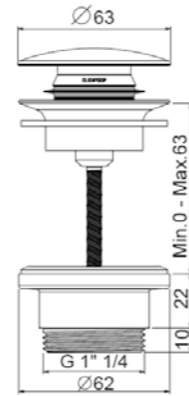

ART. 70320-CR brass € 55,50
ART. 70321-CR ABS € 37,00

PN

Pop-up drain

- Pop-up waste 1" 1/4
- Brass / ABS
- 2-in-1 system for washbasin with or without overflow
- Chrome

AVAILABLE FINISHINGS

MODERN	12
CLASSIC	11
PVD	2

For finishing surcharge, see table on the inside cover of the catalogue
PN See legend on page 10

ART. 70400-CR € 138,00