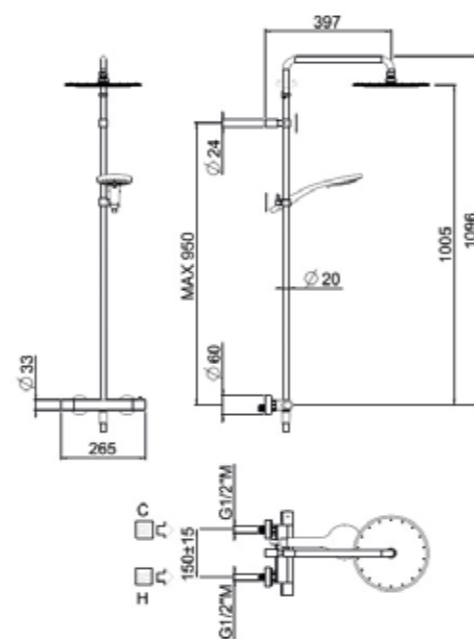

PN See legend page 10

PN

SET ART	CARTRIDGE	SHOWER HEAD	DIMENSIONS	SHOWER	HANDLES	€
00-1810-04-CR	THERMOSTATIC	MYSLIM STAINLESS STEEL NON-IN-SPECTABLE	Ø 220	NOVA ABS	IN ABS	575,00
00-1910-N-CR	THERMOSTATIC	MYSLIM STAINLESS STEEL NON-IN-SPECTABLE	Ø 220	NOVA ABS	IN BRASS	626,00
00-1811-N-CR	THERMOSTATIC	MYSLIM STAINLESS STEEL NON-IN-SPECTABLE	Ø 240	NOVA ABS	IN ABS	601,00
00-1911-N-CR	THERMOSTATIC	MYSLIM STAINLESS STEEL NON-IN-SPECTABLE	Ø 240	NOVA ABS	IN BRASS	665,00
00-1805-N-CR	THERMOSTATIC	INSPECTABLE STAINLESS STEEL MYSLIM	Ø 240	NOVA ABS	IN ABS	673,00
00-1905-N-CR	THERMOSTATIC	INSPECTABLE STAINLESS STEEL MYSLIM	Ø 240	NOVA ABS	IN BRASS	737,00
01-1810-04-CR	MECHANICAL	MYSLIM STAINLESS STEEL NON-IN-SPECTABLE	Ø 220	NOVA ABS	IN ABS	590,00
01-1910-N-CR	MECHANICAL	MYSLIM STAINLESS STEEL NON-IN-SPECTABLE	Ø 220	NOVA ABS	IN BRASS	632,00
01-1811-N-CR	MECHANICAL	MYSLIM STAINLESS STEEL NON-IN-SPECTABLE	Ø 240	NOVA ABS	IN ABS	616,00
01-1911-N-CR	MECHANICAL	MYSLIM STAINLESS STEEL NON-IN-SPECTABLE	Ø 240	NOVA ABS	IN BRASS	671,00
01-1805-N-CR	MECHANICAL	INSPECTABLE STAINLESS STEEL MYSLIM	Ø 240	NOVA ABS	IN ABS	688,00
01-1905-N-CR	MECHANICAL	INSPECTABLE STAINLESS STEEL MYSLIM	Ø 240	NOVA ABS	IN BRASS	743,00