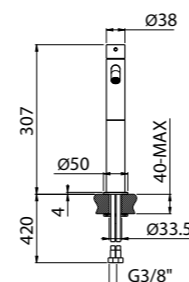

Single-control tall washbasin mixer

- Spout center distance 151 mm
- Conventional Cartridge
- Connection flexible hoses
- Without drain
- Chrome

AVAILABLE FINISHINGS

MODERN	2
CLASSIC	1
PVD	4

For finishing surcharge, see table on the inside cover of the catalogue
1 See details page 534
PN See legend on page 10

ART. 0-ITD3701-CR standard € 223,00
ART. 0-ITD3702-CR energy saving system¹ € 223,00

PN