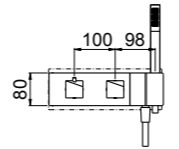

1. **Integrated duplex concealed shower mixer**
2. Thermostatic cartridge
   - Rotating diverter with 2 or 3 outlet closure
   - Square single-function shower in brass
   - Wall outlet with hand shower holder
   - PVC flexible hose 150 cm
   - Inlets G 1/2"
   - Concealed with protective cover³
   - Chrome