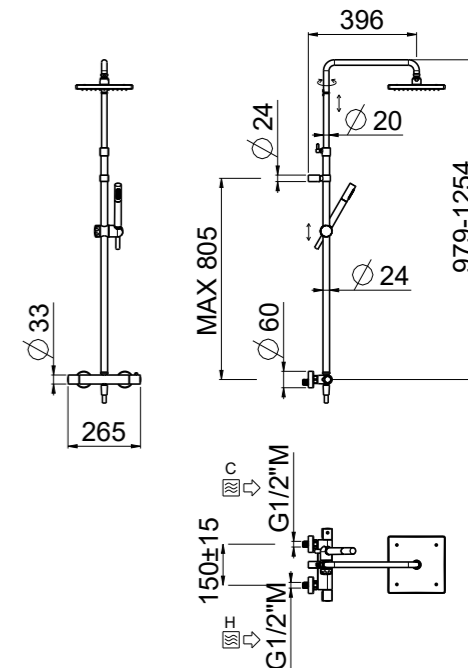

PN SET ART	CARTRIDGE	SHOWER HEAD	SHOWER	€
00-1891Q-06E-CR	THERMOSTATIC	DUEMILLIMETRI 200X200 INOX	SQUARE ABS	548,00
00-1892Q-06E-CR	THERMOSTATIC	DUEMILLIMETRI 250X250 INOX	SQUARE ABS	565,00
01-1891Q-06E-CR	MECHANICAL	DUEMILLIMETRI 200X200 INOX	SQUARE ABS	564,00
01-1892Q-06E-CR	MECHANICAL	DUEMILLIMETRI 250X250 INOX	SQUARE ABS	581,00

PN See legend on page 10

PN SET ART	CARTRIDGE	SHOWER HEAD	SHOWER	€
00-1804Q-06E-CR	THERMOSTATIC	SQUARE 200X200 ABS	SQUARE ABS	448,00
01-1804Q-06E-CR	MECHANICAL	SQUARE 200X200 ABS	SQUARE ABS	464,00

PN See legend on page 10

PN SET ART	CARTRIDGE	SHOWER HEAD	SHOWER	€
00-1844Q-06E-CR	THERMOSTATIC	SQUARE 200X200 ABS	SQUARE ABS	518,00
01-1844Q-06E-CR	MECHANICAL	SQUARE 200X200 ABS	SQUARE ABS	534,00

PN See legend on page 10