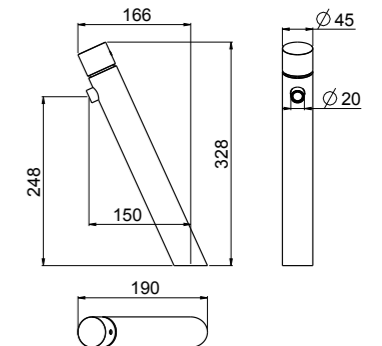

AVAILABLE FINISHINGS

- MODERN 2
- CLASSIC 1
- PVD 9

For finishing surcharge, see table on the inside cover of the catalogue
Photo matt brushed nickel finishing