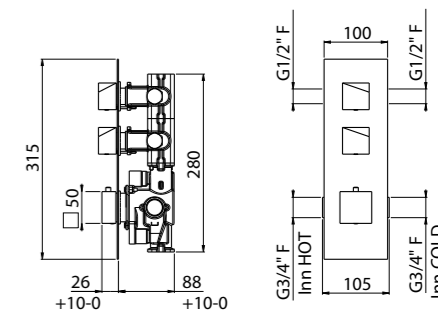

Concealed shower mixer with simultaneous openings

- Thermostatic cartridge
- 2 outlets G 1/2", ceramic headworks 90°
- Inlets G 1/2"
- Concealed with protective cover ⁴
- Chrome

Concealed high flow rate shower mixer

- Thermostatic cartridge
- 2 outlets G 1/2", ceramic headworks 90°
- Inlets G 3/4"
- Optional mounting kit, recommended ⁴
- Chrome

AVAILABLE FINISHINGS

- MODERN 5
- CLASSIC 5
- PVD 1

For finishing surcharge, see table on the inside cover of the catalogue
1 For horizontal installation, order outer part 0-DSD4201EST/O-CR
2 See installation heights, flow rate and spare parts table page 567
3 Order outer part number + concealed part number
4 See details page 530
Neutral standard jet serigraph. For additional serigraph with icons, specify jet outlets (see page 573) and connection sequence when ordering.

0-DSD4201-CR ³ 2-way TOTAL € 767,00

AVAILABLE FINISHINGS

- MODERN 5
- CLASSIC 5
- PVD 1

For finishing surcharge, see table on the inside cover of the catalogue
1 For horizontal installation, order outer part 0-DSD4001EST/O-CR
2 See installation heights, flow rate and spare parts table page 568
3 Order outer part number + concealed part number
4 See details page 531
Neutral standard jet serigraph. For additional serigraph with icons, specify jet outlets (see page 573) and connection sequence when ordering.

Mounting kit

Concealed shower mixer with simultaneous openings

- Thermostatic cartridge
- 3 outlets G 1/2", ceramic headworks 90°
- Inlets G 1/2"
- Concealed with protective cover ⁴
- Chrome

Concealed high flow rate shower mixer

- Thermostatic cartridge
- 3 outlets G 1/2", ceramic headworks 90°
- Inlets G 3/4"
- Optional mounting kit, recommended ⁴
- Chrome

AVAILABLE FINISHINGS

- MODERN 5
- CLASSIC 5
- PVD 1