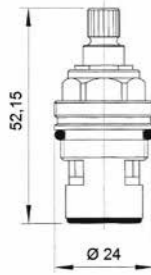

- Cartridge G 1/2" 90° counter-clockwise opening

For mixer 0-QTM, 0-OCB,
0-DSD, series with code:
0501; 1501; 3501; 6501; 6502
For exposed mixers with code:
21400; 21410; 21550; 21560; 21551;
21561; 21500; 21510; 21505; 21515;
21520; 21530

ART. ORIC021 € 16,00