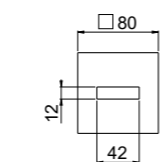

Wall-mounted washbasin/bathtub spout

- Spout center distance 161 mm
- Inlet G 1/2"
- To pair with mixer
- Chrome

Wall-mounted washbasin/bathtub
spout XL

- Spout center distance 211 mm
- Inlet G 1/2"
- To pair with mixer
- Chrome