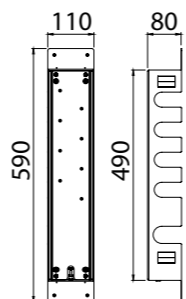

ART. KIT00040
€ 171,00

ART. W21049CR² concealed part 4-way € 998,00

AVAILABLE FINISHINGS

- MODERN 5
- CLASSIC 5
- PVD 1

For finishing surcharge, see table on the inside cover of the catalogue
1 For horizontal installation, order outer part 0-DSD4003EST/O-CR
2 See installation heights, flow rate and spare parts table page 568
3 Order outer part number + concealed part number
4 See details page 531
Neutral standard jet serigraph. For additional serigraph with icons, specify jet outlets (see page 573) and connection sequence when ordering.

0-DSD4003-CR³ 4-way TOTAL € 1.464,00

ART. 0-DSD4005EST-CR¹ outer part 6-way € 609,00