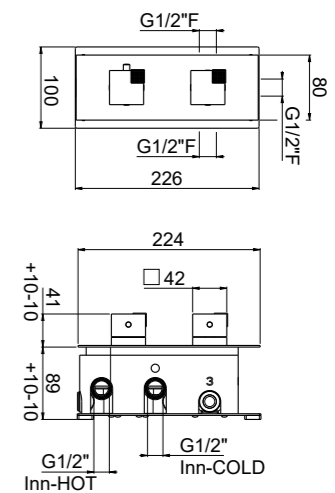

ART. W5102¹ Concealed part 4-way € 632,00
ART. W5103¹ Concealed part 5-way € 669,00
ART. W5104¹ Concealed part 6-way € 713,00

1. **AVAILABLE FINISHINGS**
2. MODERN 5
   - CLASSIC 5
   - PVD 5

For finishing surcharge, see table on the inside cover of the catalogue
1 See installation heights, flow rate and spare parts table page 566
2 Order outer part number + concealed part number
3 See details page 530
Neutral standard jet serigraph. For additional serigraph with icons, specify jet outlets (see page 358) and connection sequence when ordering

0-OCB5103-CR² 4-way TOTAL € 1.342,00
0-OCB5104-CR² 5-way TOTAL € 1.379,00
0-OCB5105-CR² 6-way TOTAL € 1.423,00

ART. 0-OCB4101EST/O-CR outer part 2-way € 287,00
ART. 0-OCB4102EST/O-CR outer part 3-way € 287,00

1. **Horizontal concealed shower mixer**
2. Thermostatic cartridge
   - Rotating diverter with 2 or 3 outlet closure
   - Inlets G 1/2"
   - Concealed with protective cover³
   - Chrome