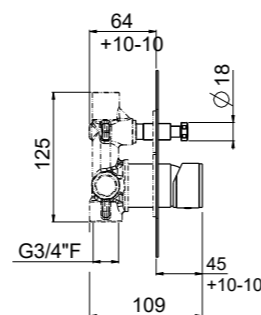

ART. W4701¹ concealed part 2-way € 115,00

PN

AVAILABLE FINISHINGS

MODERN	13
CLASSIC	12
PVD	11