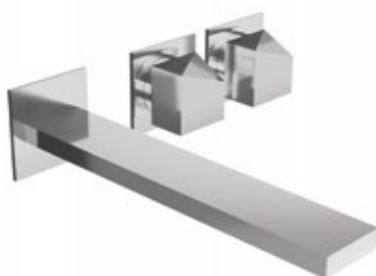

AVAILABLE FINISHINGS

- MODERN 5
- CLASSIC 5
- PVD 5

0-DSD2501-CR ¹ TOTAL € 755,00

For finishing surcharge, see table on the inside cover of the catalogue
1 Order outer part number + concealed part number
2 See details page 532

ART. 0-DSD2504EST-CR outer part € 477,00

Wall-mounted washbasin mixer XL

- Wall-mounted remote controls with rosaces
- Spout center distance 212 mm
- Ceramic headworks 90°
- Inlets G 1/2"
- Without drain
- Concealed with protective cover ²
- Chrome