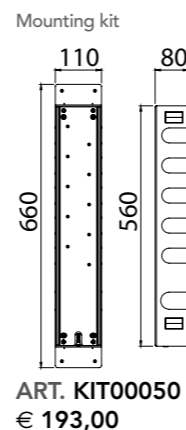

ART. W21059CR² concealed part 5-way € 1.152,00

- AVAILABLE FINISHINGS
- | | |
|---------|---|
| MODERN | 5 |
| CLASSIC | 5 |
| PVD | 1 |

0-QTM4004-CR³ 5-way TOTAL € 1.629,00

For finishing surcharge, see table on the inside cover of the catalogue
 1 For horizontal installation, order outer part 0-QTM4004EST/O-CR
 2 See installation heights, flow rate and spare parts table page 568
 3 Order outer part number + concealed part number
 4 See details page 530