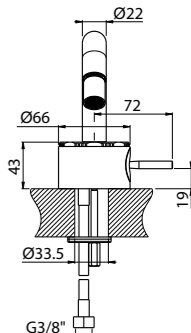

Bidet mixer

- Spout center distance 97 mm
- Conventional cartridge
- Connection flexible hoses
- Without drain

AVAILABLE FINISHINGS

MODERN	2
CLASSIC	1
PVD	9

For finishing surcharge, see table on the inside cover of the catalogue