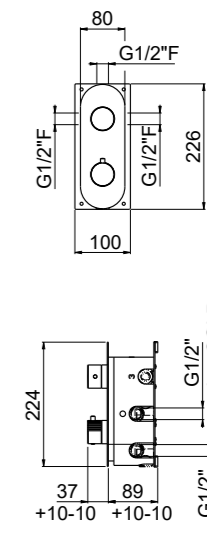

ART. W5100¹ concealed part 2-way € 470,00
ART. W5101¹ concealed part 3-way € 506,00

1. **AVAILABLE FINISHINGS**

MODERN	5
CLASSIC	5
PVD	5

0-QTM5101-CR² 2-way TOTAL € 1.085,00
0-QTM5102-CR² 3-way TOTAL € 1.121,00

For finishing surcharge, see table on the inside cover of the catalogue
1 See installation heights, flow rate and spare parts table page 566
2 Order outer part number + concealed part number
3 See details page 530
PN See legend on page 10

ART. 0-QTM4101EST-CR outer part 2-way € 219,00
ART. 0-QTM4102EST-CR outer part 3-way € 219,00

1. **Vertical concealed shower mixer**
2. Thermostatic cartridge
   - Rotating diverter with 2 or 3 outlet closure
   - Inlets G 1/2"
   - Concealed with protective cover³
   - Chrome