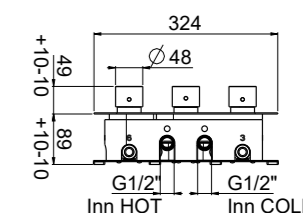

ART. W21241CR ¹ concealed part 4-way € 544,00
ART. W21251CR ¹ concealed part 5-way € 582,00
ART. W21261CR ¹ concealed part 6-way € 614,00

1. **AVAILABLE FINISHINGS**

MODERN	5
CLASSIC	5
PVD	1