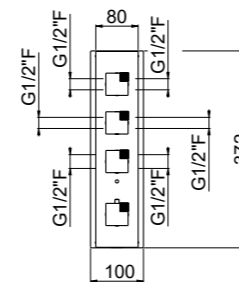

ART. 0-OCB4202EST-CR ¹ outer part 3-way € 510,00

1. Concealed shower mixer with simultaneous openings
2. Thermostatic cartridge
   - 3 outlets G 1/2", ceramic headworks 90°
   - Inlets G 1/2"
   - Concealed with protective cover ⁴
   - Chrome