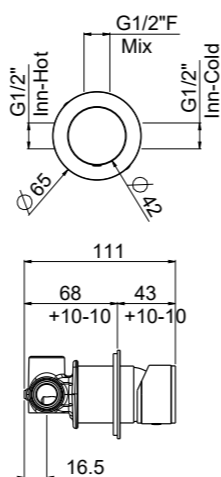

0-RCE4701-CR² TOTAL € 232,00

For finishing surcharge, see table on the inside cover of the catalogue
1 See installation heights, flow rate and spare parts table page 570
2 Order outer part number + concealed part number
3 See details page 536
PN See legend on page 10

ART. 0-RCE4700EST-CR³ outer part 1-way € 80,00

- 1-way single-control
  concealed shower mixer
2. Conventional cartridge
   - Inlets G 1/2"
   - Wall-mounted remote control
   - Chrome