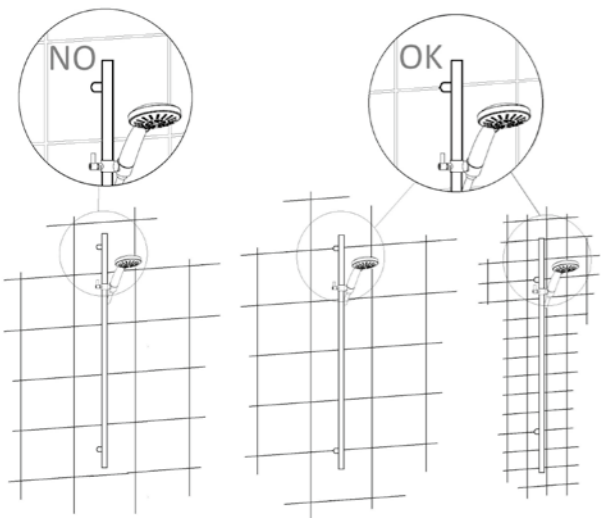

ADJUSTABLE WALL RAIL

- Sliding rail sets adaptable to all types of coating.
- double adjustment on both holders.
- adjustable center distance

The wide range of center distance adjustment means that the holders can always be positioned within the grouting without drilling into the coating.

The wide range of center distance adjustment means that the holders can always be positioned within the grouting without drilling into the coating.

Maximum center distance 79 cm and minimum center distance 42 cm.