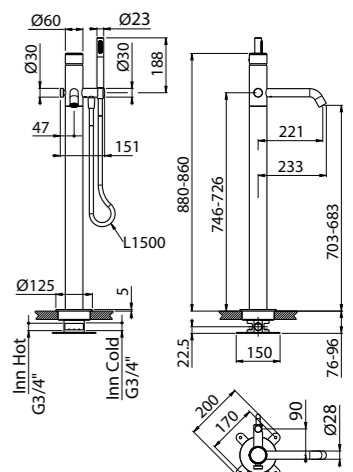

AVAILABLE FINISHINGS

- MODERN 2
- CLASSIC 1
- PVD 9

For finishing surcharge, see table on the inside cover of the catalogue
1 See flow rate and spare parts tables page 571
Neutral standard jet serigraph. For additional serigraph with icons, specify jet outlets (see page 574) and connection sequence when ordering

ART. 0-STL7301EST-CR outer part € 1.527,00

ART. W7301 concealed part € 309,00

0-STL7301-CR¹ TOTAL € 1.836,00

Freestanding tub column

- Conventional cartridge
- Spout distance center 221 mm
- Automatic diverter with stop
- Stick brass shower 1 jet
- PVC flexible hose 150 cm
- Inlets G 3/4"
- Chrome