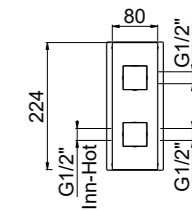

1. **Vertical concealed shower mixer**
2. Mechanical cartridge
   - Rotating diverter with 2 or 3 outlet closure
   - Inlets G 1/2"
   - Concealed with protective cover³
   - Chrome