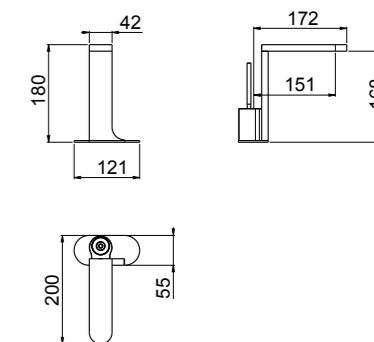

Washbasin 1-tap mixer

- Spout center distance 150 mm
- Single-control mixer
- Connection flexible hoses
- Without drain
- Chrome