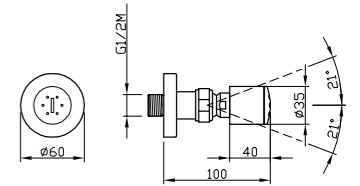

Body-jet Cilindrico

- External
- Orientable
- Hydromassage jet
- Minimum flow rate 4,5 l/m
- Chrome

AVAILABLE FINISHINGS
MODERN 9
CLASSIC 9

For finishing surcharge, see table on the inside cover
of the catalogue