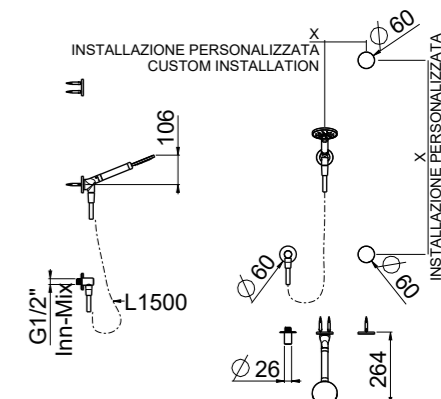

Moon 2

- Wall-mounted magnetic satellites multi-position Ø 60
- CR brass shower Stilo
- CR PVC flexible hose 150 cm
- CR magnetic holder
- CR satellites ¹
- 33642-CR water outlet