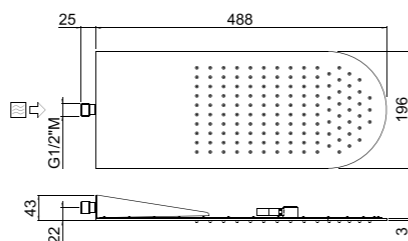

WILL

- Inspectable and serviceable ¹
- Ultra-flat 3mm thickness
- Minimum flow rate 5 l/min
- Wall-mounted installation G1/2" fitting
- Easy-clean system, anti-liming silicone nozzles
- Stainless Steel
- Chrome