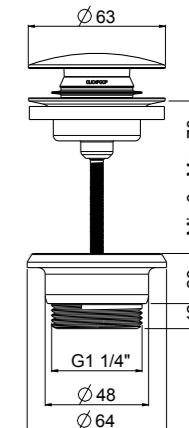

Bidet mixer

- Pop-up waste 1" 1/4
- Brushed stainless steel AISI 304
- 2-in-1 system for washbasin with or without overflow

PN See legend on page 10