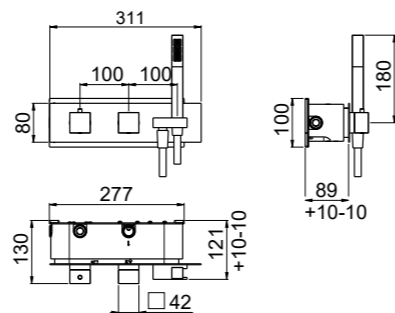

- Thermostatic cartridge
- Rotating diverter with 2 or 3 outlet closure
- Square single-function shower in brass³
- Wall outlet with hand shower holder
- PVC flexible hose 150 cm
- Inlets G 1/2"
- Concealed with protective cover⁴
- Chrome