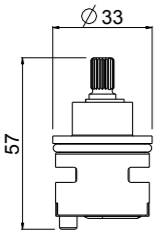

- Progressive cartridge with closure Ø 33

For concealed mixer code:
W21321CR; W21331CR
W21929CR; W21939CR

ART. ORIC053 € 78,00