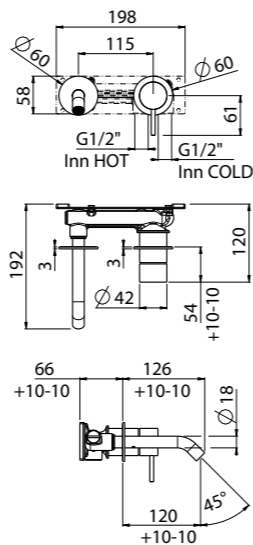

ART. 0-ITD2701EST-CR outer part € 175,00

PN

1. Wall-mounted washbasin mixer
2. Spout center distance 120 mm
   - Conventional cartridge
   - Inlets G 1/2"
   - Without drain
   - Chrome

ART. W2502 concealed part € 136,00

PN

1. AVAILABLE FINISHINGS

MODERN	5
CLASSIC	5
PVD	5

For finishing surcharge, see table on the inside cover of the catalogue
1 Order outer part number + concealed part number
PN See legend on page 10

0-ITD2701-CR ¹ TOTAL € 311,00

ART. 0-ITD2900-CR center distance 133 mm € 76,00
ART. 0-ITD2901-CR center distance 233 mm € 122,00

1. Wall-mounted washbasin spout
2. Spout center distance 133 mm
   - Inlets G 1/2"
   - To pair with mixer
   - Chrome

1. Wall-mounted washbasin spout XL
2. Spout center distance 233 mm
   - Inlets G 1/2"
   - To pair with mixer
   - Chrome

1. AVAILABLE FINISHINGS

MODERN	13
CLASSIC	12
PVD	11

For finishing surcharge, see table on the inside cover of the catalogue

ART. 0-ITD2702EST-CR outer part € 221,00

PN

1. Wall-mounted washbasin XL
2. Spout center distance 220 mm
   - Conventional cartridge
   - Inlets G 1/2"
   - Without drain
   - Chrome

ART. W2502 concealed part € 136,00

PN

1. AVAILABLE FINISHINGS

MODERN	5
CLASSIC	5
PVD	5

For finishing surcharge, see table on the inside cover of the catalogue
1 Order outer part number + concealed part number
PN See legend on page 10

0-ITD2702-CR ¹ TOTAL € 357,00

ART.0-ITD4704EST-CR ³ outer part 1-way € 75,00

PN

- 1-way single-control concealed shower mixer
2. Conventional cartridge
   - Inlets G 1/2"
   - Wall-mounted remote control
   - Chrome

ART. W4700 ¹ concealed part 1-way € 78,00

PN

1. AVAILABLE FINISHINGS

MODERN	13
CLASSIC	12
PVD	11