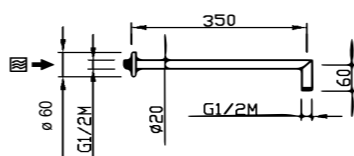

ART. 20070C35-CRX center distance 35 cm € 213,00

1. **Lusso**
2. Stainless Steel
   - Fitting G 1/2"
   - Ideal for large shower heads
   - Chrome

AVAILABLE FINISHINGS
MODERN 2
CLASSIC 2
PVD 1

To match shower head, see page 344
See installation heights page 560

ART. 20026C30-CR center distance 30 cm € 60,00
ART. 20026C35-CR center distance 35 cm € 64,50
ART. 20026C40-CR center distance 40 cm € 75,00

1. **Tondo XL**
2. Brass
   - Ø 26
   - Fitting G 1/2"
   - Chrome

AVAILABLE FINISHINGS
MODERN 2
CLASSIC 2
PVD 1

For finishing surcharge, see table on the inside cover of the catalogue
To match shower head, see page 344
See installation heights page 560

ART. 20040C35-CR (0001) center distance 35 cm € 66,00
ART. 20040C40-CR (0001) center distance 40 cm € 71,00

1. **Spigolo**
2. Brass
   - Ø 20
   - Fitting G 1/2"
   - Chrome

AVAILABLE FINISHINGS
MODERN 2
CLASSIC 2
PVD 1

For finishing surcharge, see table on the inside cover of the catalogue
To match shower head, see page 344
See installation heights page 560
PN See legend on page 10

ART. 20600C20-CR center distance 20 cm € 12,00
ART. 20600C25-CR center distance 25 cm € 12,50
ART. 20600C30-CR center distance 30 cm € 13,00

1. **ECO**
2. Brass
   - Ø 18
   - Fitting G 1/2"
   - Chrome

AVAILABLE FINISHINGS
MODERN 2
CLASSIC 2
PVD 1

For finishing surcharge, see table on the inside cover of the catalogue
To match shower head, see page 344
See installation heights page 560

ART. 20020C30-CR center distance 30 cm € 46,50
ART. 20020C35-CR center distance 35 cm € 50,00
ART. 20020C40-CR center distance 40 cm € 58,00

1. **Tondo S**
2. Brass
   - Ø 20
   - Fitting G 1/2"
   - Chrome

AVAILABLE FINISHINGS
MODERN 2
CLASSIC 2
PVD 1

For finishing surcharge, see table on the inside cover of the catalogue
To match shower head, see page 344
See installation heights page 560
PN See legend on page 10