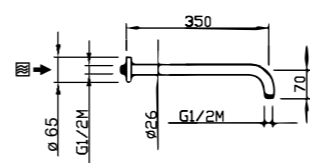

ART. 20126C15/A-CR center distance 15 cm € 41,50
ART. 20126C30/A-CR center distance 30 cm € 54,00
ART. 20126C60/A-CR center distance 60 cm € 81,00

1. **Tondo Colonial**
2. Brass
   - Ø 26
   - Fitting G 1/2" M
   - Chrome plated

AVAILABLE FINISHINGS
MODERN 3
CLASSIC 3
PVD 2

For finishing surcharge, see table on the inside cover of the catalogue
To match shower head, see page 362
See installation heights page 560

ART. 20026U35-CR center distance 40 cm € 98,00

1. **Uncino**
2. Brass
   - Ø 26
   - Fitting G 1/2" M
   - Chrome plated

AVAILABLE FINISHINGS
MODERN 3
CLASSIC 3
PVD 2

For finishing surcharge, see table on the inside cover of the catalogue
To match shower head, see page 362
See installation heights page 560

ART. 20026C30/A-CR center distance 30 cm € 60,00
ART. 20026C35/A-CR center distance 35 cm € 64,50
ART. 20026C40/A-CR center distance 40 cm € 75,00

1. **Tondo XL Colonial**
2. Brass
   - Ø 26
   - Fitting G 1/2" M
   - Chrome plated

AVAILABLE FINISHINGS
MODERN 3
CLASSIC 3
PVD 2

For finishing surcharge, see table on the inside cover of the catalogue
To match shower head, see page 362
See installation heights page 560

ART. 20020C30/A-CR center distance 30 cm € 46,50
ART. 20020C35/A-CR center distance 35 cm € 50,00
ART. 20020C40/A-CR center distance 40 cm € 58,00

1. **Tondo S Colonial**
2. Brass
   - Ø 20
   - Fitting G 1/2" M
   - Chrome plated

AVAILABLE FINISHINGS
MODERN 3
CLASSIC 3
PVD 2

For finishing surcharge, see table on the inside cover of the catalogue
To match shower head, see page 362
See installation heights page 560

ART. 20090C15/A-CR center distance 15 cm € 32,50
ART. 20090C20/A-CR center distance 20 cm € 33,50

1. **45° Colonial**
2. Brass
   - Ø 20
   - Fitting G 1/2" M
   - Chrome plated

AVAILABLE FINISHINGS
MODERN 3
CLASSIC 3
PVD 2