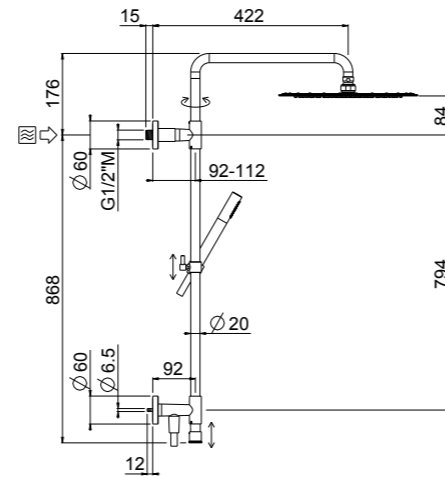

* Available centre distances:

A → 800 mm (31,50" inc.)

B → 700 mm (27,56" inc.)

C → 600 mm (23,62" inc.)

NOTE: indicate centre distance when ordering.

See details page 551