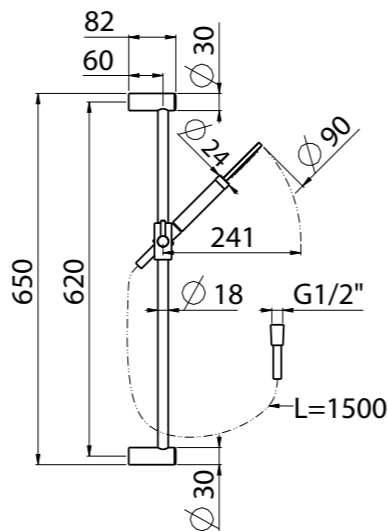

Stilo 1.0

- Sliding rail
- Ø 18 mm
- Height 65 cm
- Center distance 62 cm
- Stilo 1 jet shower in brass, anti-liming, inspectable and serviceable, Ø 95
- PVC flexible hose 150 cm with double anti-torsion
- Sliding rail that can be combined with soap dish art.70200-AC (see page 514)
- Chrome