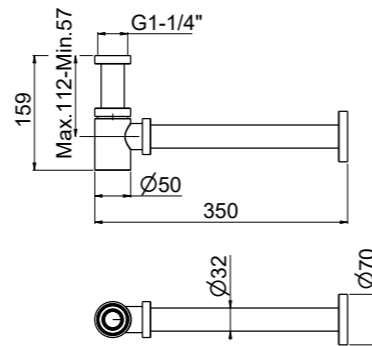

AVAILABLE FINISHINGS

MODERN	11
CLASSIC	10
PVD	10

For finishing surcharge, see table on the inside cover of the catalogue

ART. 70600-CR € 119,00