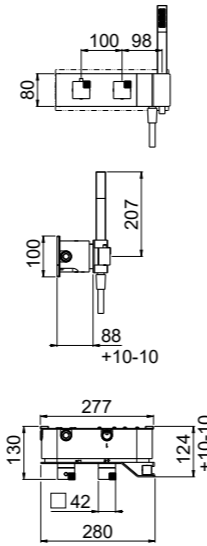

1. **Integrated duplex concealed shower mixer**
2. Thermostatic cartridge
   - Rotating diverter with 2 or 3 outlet closure
   - Square single-function shower in brass
   - Wall outlet with hand shower holder
   - PVC flexible hose 150 cm
   - Inlets G 1/2"
   - Concealed with protective cover³
   - Chrome