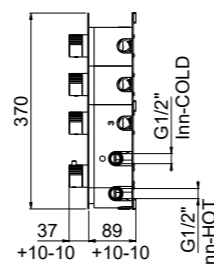

1. Concealed shower mixer with simultaneous openings
2. Thermostatic cartridge
   - 3 outlets G 1/2", ceramic headworks 90°
   - Inlets G 1/2"
   - Concealed with protective cover ⁴
   - Chrome