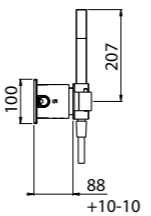

1. **Integrated duplex concealed shower mixer**
2. Thermostatic cartridge
   - Rotating diverter with 4, 5 or 6 outlet closure
   - Square single-function shower in brass
   - Wall outlet with hand shower holder
   - PVC flexible hose 150 cm
   - Inlets G 1/2"
   - Concealed with protective cover³
   - Chrome