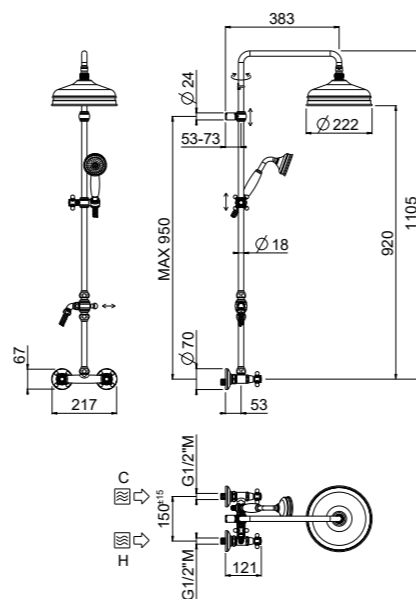

AVAILABLE FINISHINGS

- MODERN 4
- CLASSIC 6
- PVD 3

For finishing surcharge, see table on the inside cover of the catalogue

SET ART	CARTRIDGE	SHOWER HEAD	DIMENSIONS	SHOWER	€
00-3000-CR	CERAMIC CARTRIDGE	COLONIAL	Ø 220	COLONIAL	926,00
00-3005-CR	CERAMIC CARTRIDGE	COLONIAL	Ø 270	COLONIAL	1.031,00
00-3002-CR	CERAMIC CARTRIDGE	COLONIAL	Ø 310	COLONIAL	1.096,00