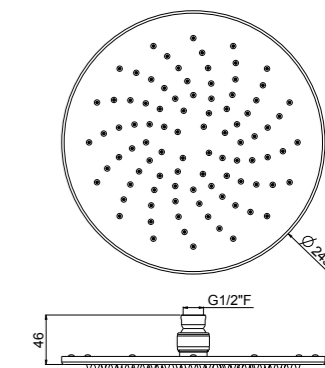

Features:

- Rain with 124 nozzles

AVAILABLE FINISHINGS

- MODERN 2
- CLASSIC 2
- PVD 1

For finishing surcharge, see table on the inside cover of the catalogue

1 See details page 544

2 See details page 543

PN See legend on page 10

ART	€
KIT00006	65,50

ART. 8MM0002CRX inspectable and serviceable in CR stainless steel € 250,00

PN

OttoMillimetri Ø 250

- Inspectable and serviceable ¹
- Head thickness 7.5 mm
- Minimum flow rate 6 l/min
- Flow limiter 11 l/min 3 bar
- Easy-clean system, anti-liming silicone nozzles
- Can be installed flush with false ceiling using KIT00006 ²
- Chrome