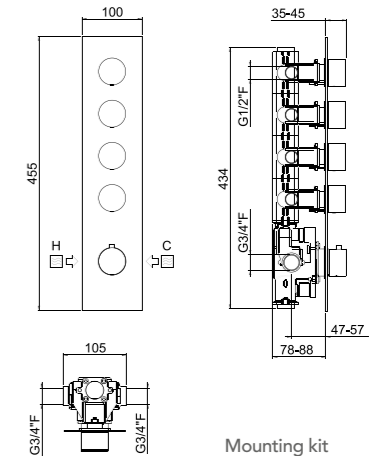

ART. W21029CR² concealed part 2-way € 690,00

AVAILABLE FINISHINGS

MODERN	5
CLASSIC	5
PVD	1

Mounting kit

ART. KIT00020
€ 134,00

21029-CR³ 2-way TOTAL € 931,00

For finishing surcharge, see table on the inside cover of the catalogue
1 For horizontal installation order 21029EST/O-CR
2 See installation heights, flow rate and spare parts table page 568
3 Order outer part number + concealed part number
4 See details page 531
5 See details page 533
Neutral standard jet serigraph. For additional serigraph with icons, specify jet outlets (see page 573) and connection sequence when ordering

ART. 21049EST-CR¹ outer part 4-way € 376,00

Concealed high flow rate shower mixer

- Thermostatic cartridge
- 4 outlets G 1/2", ceramic headworks 90°
- Inlets G 3/4"
- Optional mounting kit, recommended⁴
- Easy-grip kit included⁵
- Chrome