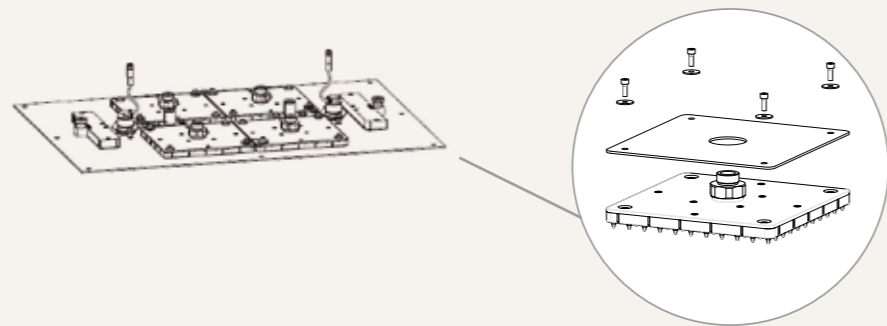

MYDREAM SAFETY KIT

For installations in spas, wellness centres or private homes equipped with a pump and pressure boosting system, purchase of KIT00029 is recommended. This guarantees a tight cartridge seal even in the event of pressures of 4 bar.

ART	ITEM DESCRIPTION	€
KIT00029*	MyDream safety kit	31,50

1 Check the number of cartridges according to the model and purchase the required number of kits to fit all cartridges.

MYDREAM PRESSURE RELIEF VALVE

In the event of pressure increase due to:
- clogged nozzles
- high line pressure
- water hammer

The pressure limiter reduces the pressure to 1 bar by reducing the transit of water inside the shower head. This reduces the risk of deformation or damage to the article.

The company, which has always focused on improving its products, has included this valve as standard on all MyDream shower heads since November 2019.

For shower heads purchased prior to November 2019, it is advisable to purchase a pressure relief valve art. KIT00031/SC

ART	DESCRIPTION	€
KIT00031/SC*	Pressure relief valve	40,00

*KIT00031/SC :
For shower heads with more than 4 cartridges, purchase 2 kits

FALSE CEILING SHOWER HEAD INSTALLATION KIT

Kit for installation of MySlim and Ottomillimetri shower heads flush with false ceiling

Use of inspectable and serviceable shower heads is recommended

Patented

ART	€
KIT00006	65,50