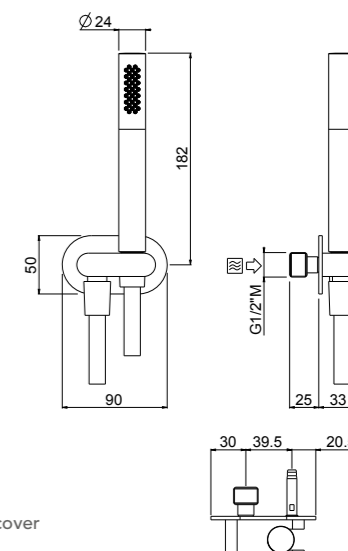

- Single-function, anti-liming, inspectable and serviceable brass or ABS
- Handle matt black abs
- Wall outlet with holder
- Fitting G 1/2"
- PVC flexible hose 150 cm double anti-torsion
- Chrome

AVAILABLE FINISHINGS