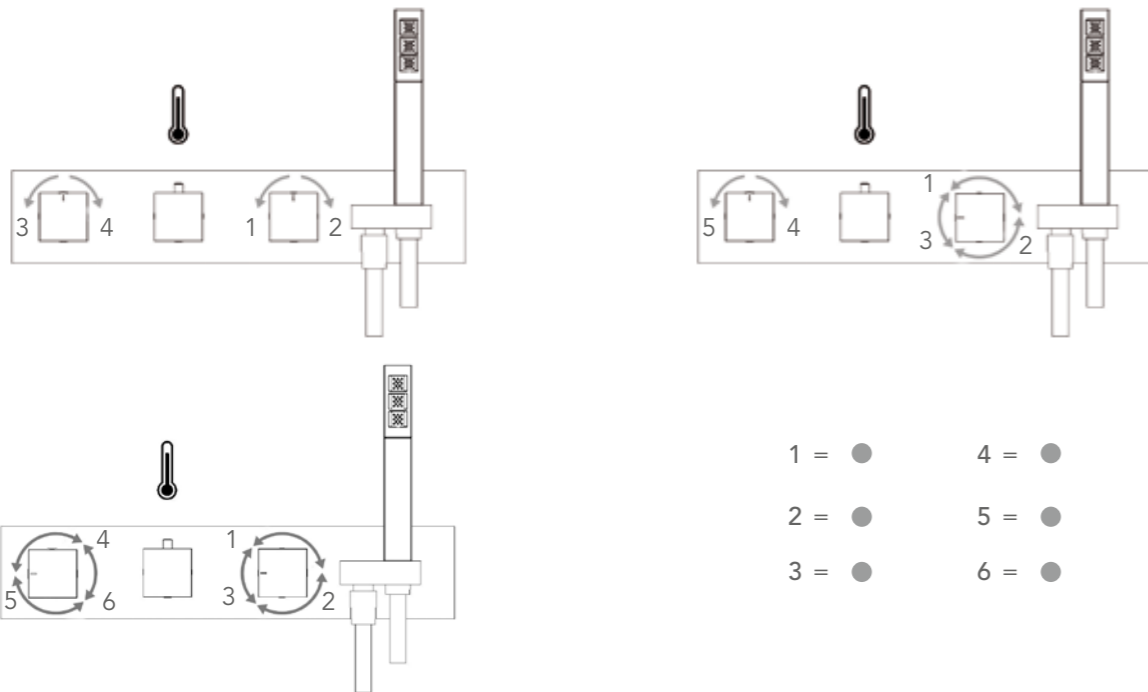

4-WAY, 5-WAY OR 6-WAY MIXER (opening up to 2 outlets simultaneously)