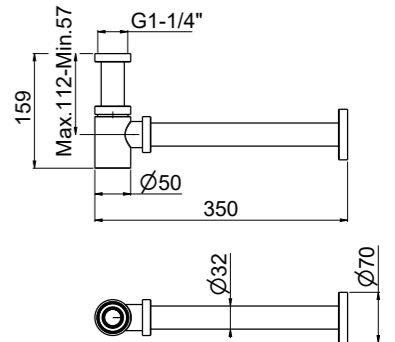

AVAILABLE FINISHINGS

MODERN	11
CLASSIC	10
PVD	10

For finishing surcharge, see table on the inside cover of the catalogue

BIDET CONVENTIONAL CARTRIDGE

ART. 0-OCB3701-CR complete article € 600,00

Bidet single-hole mixer

- Spout center distance 89 mm
- Single-control mixer
- Connection flexible hoses
- Without drain
- Chrome