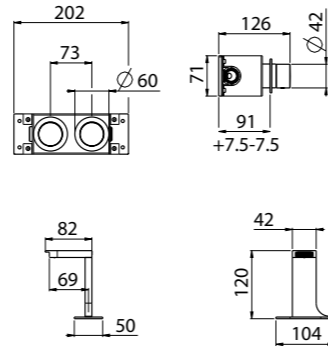

Bidet mixer wall-mounted remote controls

- Spout center distance 69 mm
- Ceramic headwork 90°
- Inlets G 1/2"
- Connection flexible hose
- Without drain
- Concealed with protective cover ²
- Chrome