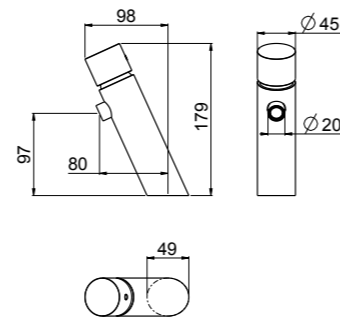

AVAILABLE FINISHINGS

- MODERN 2
- CLASSIC 1
- PVD 9

For finishing surcharge, see table on the inside cover of the catalogue
Photo matt brushed nickel finishing

ART. 0-SCL3702-CR complete article € 511,00

PEARL SCULL

Bidet single-hole mixer

- Handle in Corian Glacier White
- Spout center distance 100 mm
- Single control mixer
- Connection flexible hoses
- Without drain
- Chrome