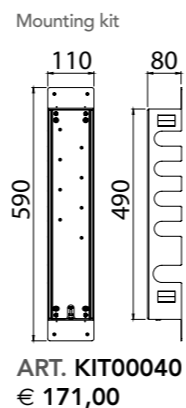

ART. 0-QTM4003EST-CR¹ outer part 4-way € 417,00

1. Concealed high flow rate shower mixer
2. Thermostatic cartridge
   - 4 outlets G 1/2", ceramic headworks 90°
   - Inlets G 3/4"
   - Optional mounting kit, recommended⁴
   - Chrome

ART. W21049CR² concealed part 4-way € 998,00

1. AVAILABLE FINISHINGS

MODERN	5
CLASSIC	5
PVD	1

0-QTM4003-CR³ 4-way TOTAL € 1.415,00

For finishing surcharge, see table on the inside cover of the catalogue
1 For horizontal installation, order outer part 0-QTM4003EST/O-CR
2 See installation heights, flow rate and spare parts table page 568
3 Order outer part number + concealed part number
4 See details page 530

ART. 0-QTM4005EST-CR¹ outer part 6-way € 535,00

1. Concealed high flow rate shower mixer
2. Thermostatic cartridge
   - 6 G 1/2" outlets, ceramic headworks 90°
   - Inlets G 3/4"
   - Optional mounting kit, recommended⁴
   - Chrome

ART. W21069CR² concealed part 6-way € 1.312,00

1. AVAILABLE FINISHINGS

MODERN	5
CLASSIC	5
PVD	1

0-QTM4005-CR³ 6-way TOTAL € 1.847,00

For finishing surcharge, see table on the inside cover of the catalogue
1 For horizontal installation, order outer part 0-QTM4005EST/O-CR
2 See installation heights, flow rate and spare parts table page 568
3 Order outer part number + concealed part number
4 See details page 530

ART. 0-QTM4004EST-CR¹ outer part 5-way € 477,00

1. Concealed high flow rate shower mixer
2. Thermostatic cartridge
   - 5 outlets G 1/2", ceramic headworks 90°
   - Inlets G 3/4"
   - Optional mounting kit, recommended⁴
   - Chrome

ART. W21059CR² concealed part 5-way € 1.152,00

1. AVAILABLE FINISHINGS

MODERN	5
CLASSIC	5
PVD	1

0-QTM4004-CR³ 5-way TOTAL € 1.629,00