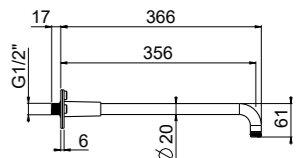

AVAILABLE FINISHINGS

- MODERN 2
- CLASSIC 2
- PVD 1

For finishing surcharge, see table on the inside cover of the catalogue
To match shower head, see page 344
See installation heights page 560
¹ See details page 545