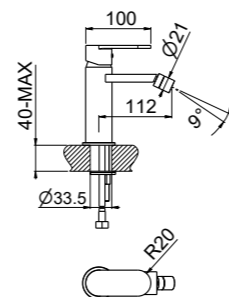

AVAILABLE FINISHINGS

MODERN	2
CLASSIC	1
PVD	4

For finishing surcharge, see table on the inside cover of the catalogue
PN See legend on page 10

ART. 70320-CR brass € 55,50

ART. 70321-CR ABS € 37,00

PN

Pop-up drain

- Pop-up waste 1" 1/4
- Brass / ABS
- 2-in-1 system for washbasin with or without overflow
- Chrome