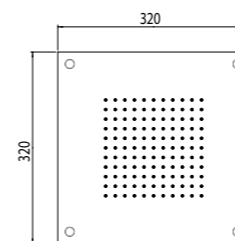

320 x 320

- Inspectable and serviceable
- 1 replaceable cartridge ¹
- Minimum flow rate 5 l/min
- Pressure limiter at 1 bar ²
- Easy-clean system, anti-liming silicone nozzles
- Recommended optional safety kit ³
- Chrome

Features:

- Rain with 121 nozzles

AVAILABLE FINISHINGS

- MODERN 1
- CLASSIC 1
- PVD 1

ART	CHROMOTHERAPY	ATOMIZERS	WATER-FALLS	No. WAYS	€
23004X-CRX				1	340,00

For finishing surcharge, see table on the inside cover of the catalogue

See installation heights page 556

1 See details page 540

2 See details page 542

3 See details page 542