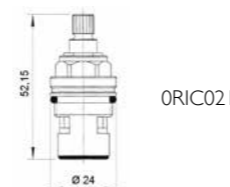

SPARE PARTS DECK-MOUNTED BATHTUB MIXER CERAMIC CARTRIDGES INLETS G 1/2"

Cartridge G 1/2" 90° counter-clockwise opening