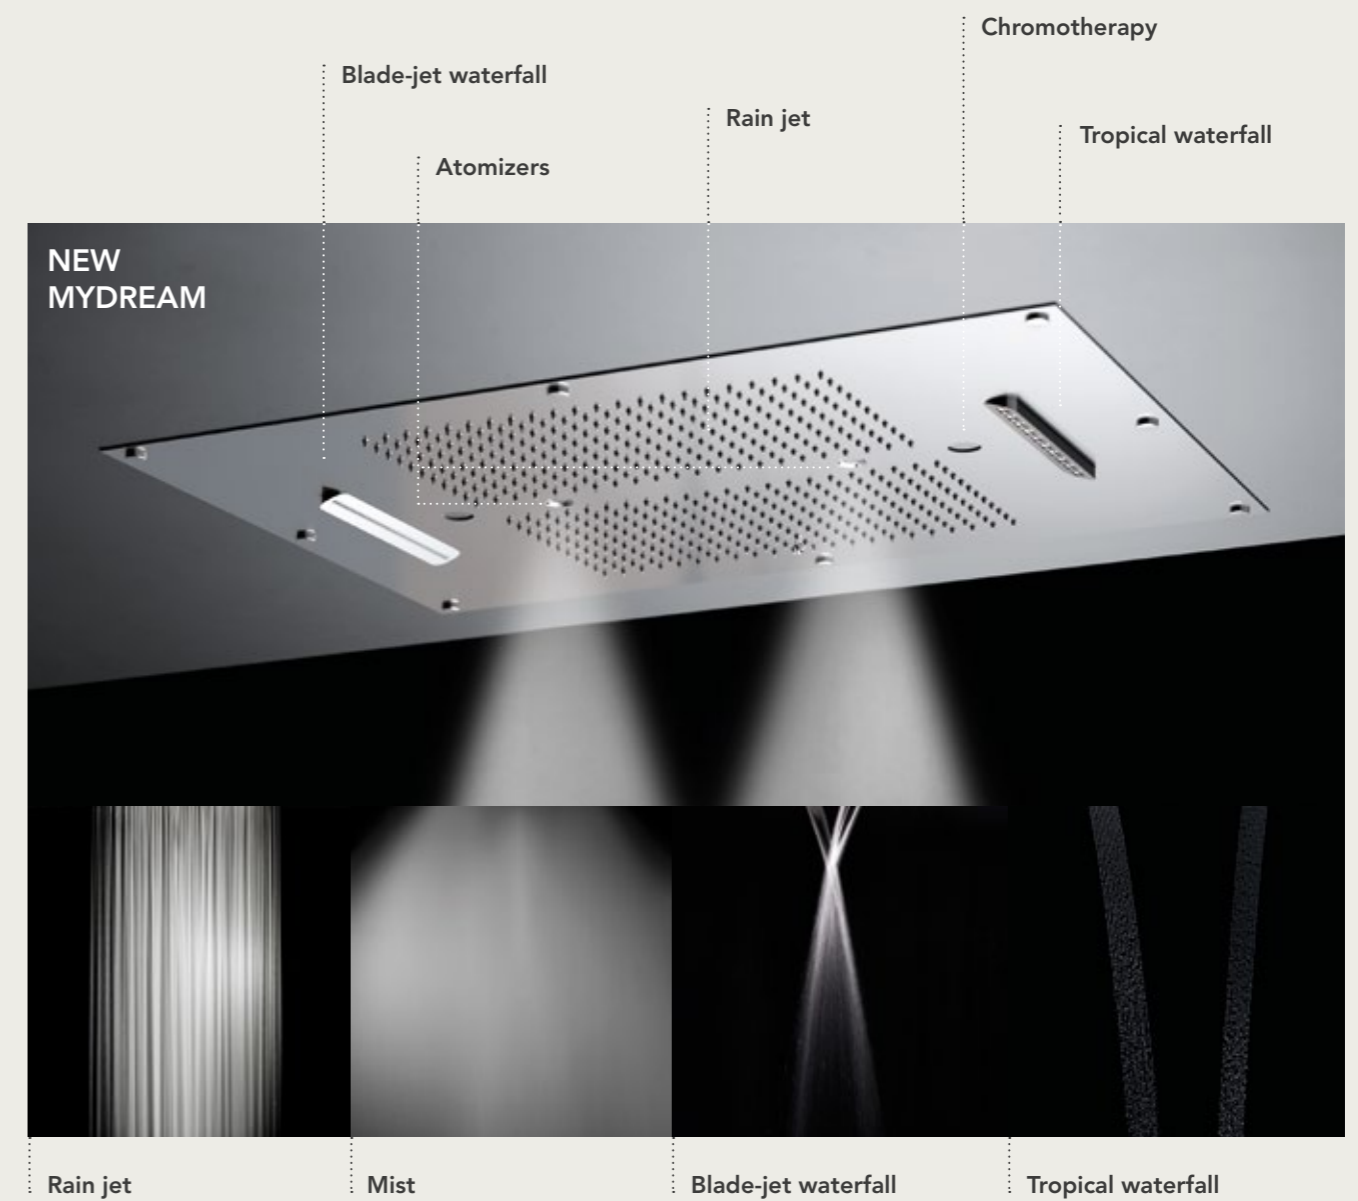

Concealed Shower Heads

MYDREAM

MyDream shower head, in the IlQuadro, IlTondo and Colonial collections, is Carimali's product par excellence: an element that embodies its values and represents its way of conceiving the shower space. With MyDream shower heads, the

bathroom becomes a place of pleasure and relaxation, a place where you can nourish your psychophysical well-being and rediscover your intimacy. The range proposes different styles to satisfy every need and complete every type of environment.