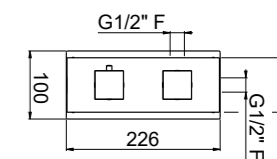

1. Horizontal concealed shower mixer
2. Thermostatic cartridge
   - Rotating diverter with 2 or 3 outlet closure
   - Inlets G 1/2"
   - Concealed with protective cover ³
   - Chrome