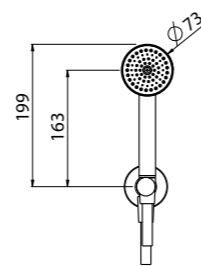

Duplex Still-Oh

- Anti-liming, inspectable and serviceable, brass shower 1 jet
- Wall outlet with shower holder
- Fitting G 1/2"
- PVC flexible hose 150 cm double anti-torsion
- Chrome