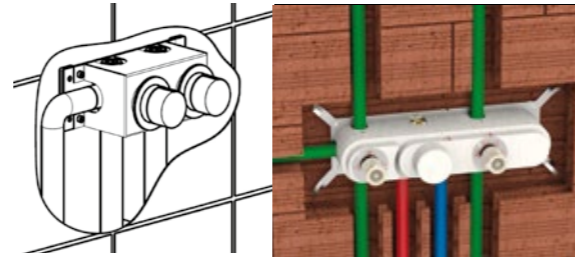

EASY-GRIP KIT

All mixers in the IlTondo range are equipped with an "easy-grip kit" which allows a pin to be added to the smooth handle in a few simple steps, thus making it easier to grip.

1.
Insert the concealed group with protection, fixing plates and testing knobs fitted into the groove in the wall.
Use the supplied rear plate and brackets for wall or plasterboard mounting.