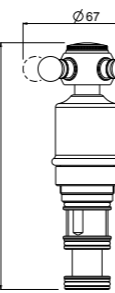

- Kit for converting Rigoletto Colonial thermostatic mixer into mechanical mixer

For articles:
21522-CR; 00-1824-CR; 00-1825-CR
00-1826-CR; 00-1827-CR; 00-1828-
00-1829-CR; 00-0820-CR

ART. ORIC055 € 111,00