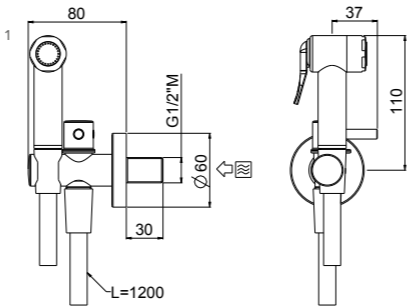

AVAILABLE FINISHINGS

MODERN 6
CLASSIC 6
PVD 5

For finishing surcharge, see table on the inside cover of the catalogue
1 See details page 538
PN See legend on page 10

ART. 19125/C-100-CR complete item € 126,00

Light with safety stop system

- External tap with safety stop system ¹
- Single tap
- ABS shower button
- PVC flexible hose 100 cm
- Chrome