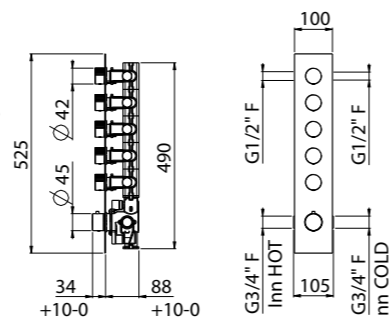

0-QTM4005-CR³ 6-way TOTAL € 1.847,00

For finishing surcharge, see table on the inside cover of the catalogue
1 For horizontal installation, order outer part 0-QTM4005EST/O-CR
2 See installation heights, flow rate and spare parts table page 568
3 Order outer part number + concealed part number
4 See details page 530

ART. 0-QTM4004EST-CR¹ outer part 5-way € 477,00

1. Concealed high flow rate shower mixer
2. Thermostatic cartridge
   - 5 outlets G 1/2", ceramic headworks 90°
   - Inlets G 3/4"
   - Optional mounting kit, recommended⁴
   - Chrome

ART. W21059CR² concealed part 5-way € 1.152,00

1. AVAILABLE FINISHINGS

MODERN	5
CLASSIC	5
PVD	1