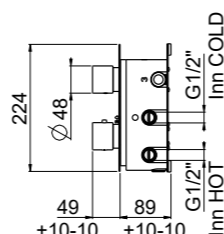

AVAILABLE FINISHINGS

1. MODERN 5
   CLASSIC 5
   PVD 1