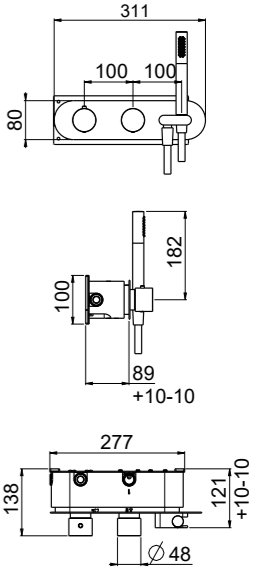

1. **PEARL SCULL**
   Integrated duplex concealed shower mixer
2. Handles in Corian Glacier White
   - Thermostatic cartridge
   - Rotating diverter with 2 or 3 outlet closure
   - 1 jet shower Stick in brass
   - Wall outlet with hand shower holder
   - PVC flexible hose 150 cm
   - Inlets G 1/2"
   - Concealed with protective cover³
   - Chrome