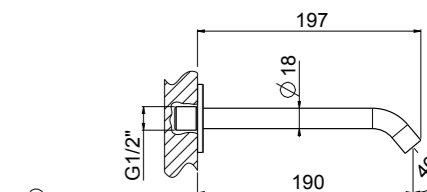

Wall-mounted washbasin/
bathtub spout

- Spout center distance 190 mm
- Inlet G 1/2"
- To pair with mixer
- Brushed stainless steel AISI316L