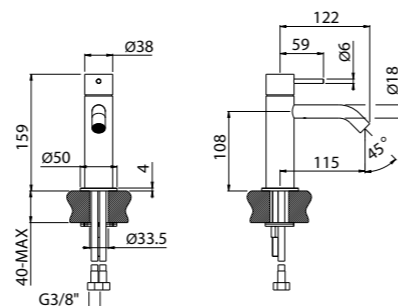

Single-control washbasin mixer

- Spout center distance 115 mm
- Conventional cartridge
- Connection flexible hoses
- Without drain
- Chrome