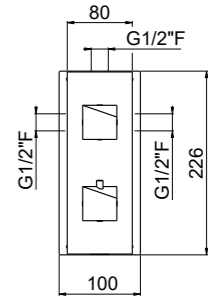

1. **Vertical concealed shower mixer**
2. Thermostatic cartridge
   - Rotating diverter with 2 or 3 outlet closure
   - Inlets G 1/2"
   - Concealed with protective cover³
   - Chrome