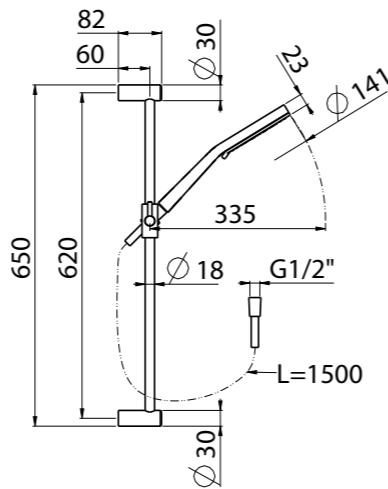

AVAILABLE FINISHINGS
 -

2 Recommended for a better hand shower orientation

1 See details page 552

ART. 96100-CR without elbow € 175,00
 ART. 96105-CR with elbow ² € 193,00

Relax 1.0

- Sliding rail
- Ø 18 mm
- Height 65 cm
- Center distance 62 cm
- Relax shower 3 jets in ABS anti-liming, Ø 140
- PVC flexible hose 150 cm with double anti-torsion
- Sliding rail that can be combined with soap dish art.70200 (see page 514)
- Chrome