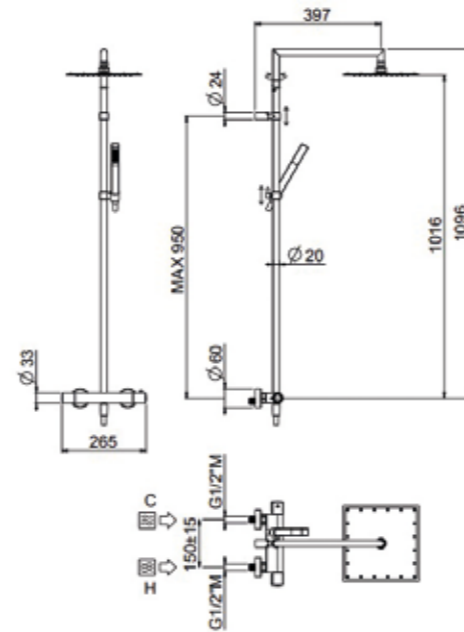

PN See legend page 10

PN

SET ART	CARTRIDGE	SHOWER HEAD	DIMENSIONS	SHOWER	HANDLES	€
00-1802Q-CR	THERMOSTATIC	SQUARE ABS	200X200	SQUARE ABS	IN ABS	497,00
00-1902Q-CR	THERMOSTATIC	SQUARE ABS	200X200	SQUARE ABS	IN BRASS	562,00
00-1801Q-CR	THERMOSTATIC	SQUARE CHROMED STAINLESS STEEL	200X200	SQUARE ABS	IN ABS	594,00
00-1901Q-CR	THERMOSTATIC	SQUARE CHROMED STAINLESS STEEL	200X200	SQUARE ABS	IN BRASS	659,00
01-1802Q-CR	MECHANICAL	SQUARE ABS	200X200	SQUARE ABS	IN ABS	513,00
01-1902Q-CR	MECHANICAL	SQUARE ABS	200X200	SQUARE ABS	IN BRASS	567,00
01-1801Q-CR	MECHANICAL	SQUARE CHROMED STAINLESS STEEL	200X200	SQUARE ABS	IN ABS	610,00
01-1901Q-CR	MECHANICAL	SQUARE CHROMED STAINLESS STEEL	200X200	SQUARE ABS	IN BRASS	664,00