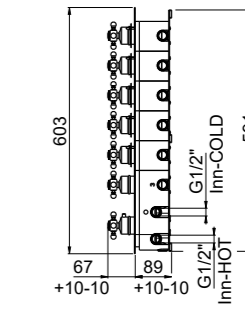

AVAILABLE FINISHINGS

MODERN	5
CLASSIC	5
PVD	1