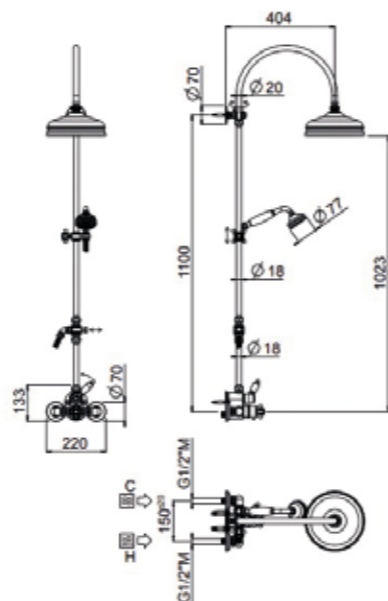

COLONIAL RIGOLETTO

- Outer mixer, thermostatic or mechanical cartridge
- Inlets G 1/2"
- Rotating diverter with 2 outlet closure
- Fixed column with orientable shower arm
- Adjustable upper holder
- Colonial shower 1 jet, resin handle
  Colonial shower head, ø 220 or ø 270 or ø 310
- Slider in brass
- Brass hose 150 cm with twin spiral
- Chrome

AVAILABLE FINISHINGS

- MODERN 4
- CLASSIC 6
- PVD 3

For finishing surcharge, see table on the inside cover of the catalogue