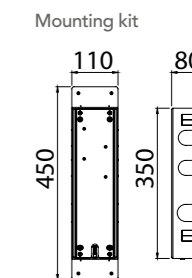

1. AVAILABLE FINISHINGS

MODERN	5
CLASSIC	5
PVD	1

For finishing surcharge, see table on the inside cover of the catalogue
1 For horizontal installation, order outer part 0-QTM4001EST/O-CR
2 See installation heights, flow rate and spare parts table page 568
3 Order outer part number + concealed part number
4 See details page 531

ART. KIT00020 € 134,00