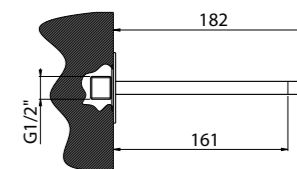

Wall-mounted washbasin/bathtub spout

- Spout center distance 161 mm
- Inlet G 1/2"
- To pair with mixer
- Chrome