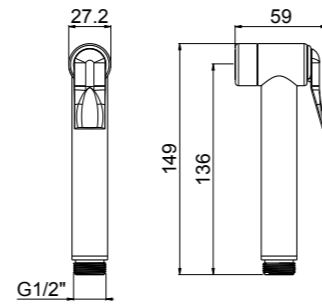

Mini XL

- Brass push-lever shower
- Integrated drip-less system
- Chrome

AVAILABLE FINISHINGS

-

CAUTION: do not connect directly to plumbing system. Use a suitable mixer

ART. 18915-CR € 16,50