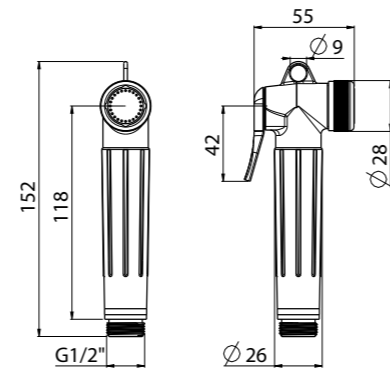

Ring Black

- Brass push-lever shower
- ABS lever
- Integrated drip-less system
- White ABS handle
- Chrome

AVAILABLE FINISHINGS

CAUTION: do not connect directly to plumbing system. Use a suitable mixer