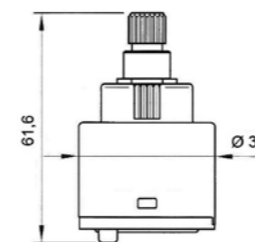

- Mechanical cartridge without closure Ø 35 H 61.6

ART. ORIC018 € 38,00

For concealed mixer code:
W21320; W21330; W21340;
W21350; W21360; W21370