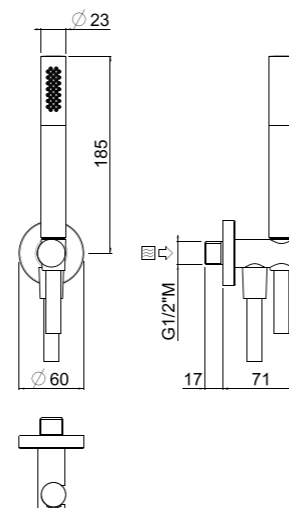

PN

Duplex Stick 4

- Concealed mount
- 1 jet shower, anti-liming, inspectable and serviceable
- Fitting G1/2"
- PVC flexible hose 150 cm
- Chrome

AVAILABLE FINISHINGS

- MODERN 8
- CLASSIC 8
- PVD 6

For finishing surcharge, see table on the inside cover of the catalogue
Finishings only available for brass version
For other solutions, see from page 367
PN See legend on page 10