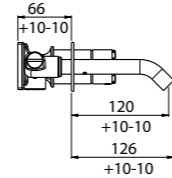

ART. 0-STL2701EST-CR outer part € 211,00

Wall-mounted single-control washbasin mixer

- Spout center distance 120 mm
- Conventional cartridge
- Inlets G 1/2"
- Wall-mounted remote controls with rosaces
- Without drain
- Chrome

ART. W2502 concealed part € 136,00

PN

AVAILABLE FINISHINGS

MODERN	5
CLASSIC	5
PVD	5

For finishing surcharge, see table on the inside cover of the catalogue
1 Order outer part number + concealed part number
PN See legend on page 10

0-STL2701-CR 1 TOTAL € 347,00

ART. 0-STL0701-CR complete article € 366,00

Single-hole washbasin mixer

- Spout center distance 165 mm
- Conventional cartridge
- Connection flexible hoses
- Without drain
- Chrome

AVAILABLE FINISHINGS

MODERN	2
CLASSIC	1
PVD	9

For finishing surcharge, see table on the inside cover of the catalogue

BIDET CONVENTIONAL CARTRIDGE

ART. 0-STL3701-CR complete article € 356,00

ART. 0-STL2702EST-CR outer part € 261,00

Wall-mounted single-control washbasin mixer XL

- Spout center distance 220 mm
- Conventional cartridge
- Inlets G 1/2"
- Wall-mounted remote controls with rosaces
- Without drain
- Chrome

ART. W2502 concealed part € 136,00

PN

AVAILABLE FINISHINGS

MODERN	5
CLASSIC	5
PVD	5

For finishing surcharge, see table on the inside cover of the catalogue
1 Order outer part number + concealed part number
PN See legend on page 10

0-STL2702-CR 1 TOTAL € 397,00

Bidet mixer

- Spout center distance 97 mm
- Conventional cartridge
- Connection flexible hoses
- Without drain

AVAILABLE FINISHINGS

MODERN	2
CLASSIC	1
PVD	9

For finishing surcharge, see table on the inside cover of the catalogue