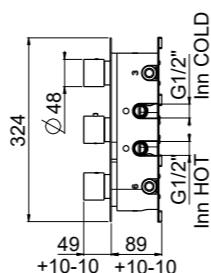

PEARL SCULL

1. Vertical concealed shower mixer
2. Handles in Corian Glacier White
   - Thermostatic cartridge
   - Rotating diverter with 4, 5 or 6 outlet closure
   - Inlets G 1/2"
   - Concealed with protective cover³
   - Chrome

ART. W21241CR¹ concealed part 4-way € 544,00
ART. W21251CR¹ concealed part 5-way € 582,00
ART. W21261CR¹ concealed part 6-way € 614,00