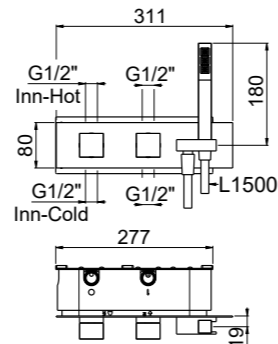

1. **Integrated duplex concealed shower mixer**
2. Mechanical cartridge
   - Rotating diverter with 2 or 3 outlet closure
   - Square single-function shower in brass³
   - Wall outlet with hand shower holder
   - PVC flexible hose 150 cm
   - Inlets G 1/2"
   - Concealed with protective cover⁴
   - Chrome