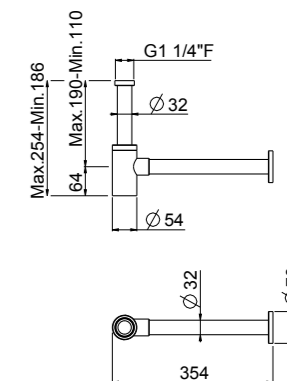

Siphon

- Siphon 1" 1/4
- Brushed stainless steel AISI 304