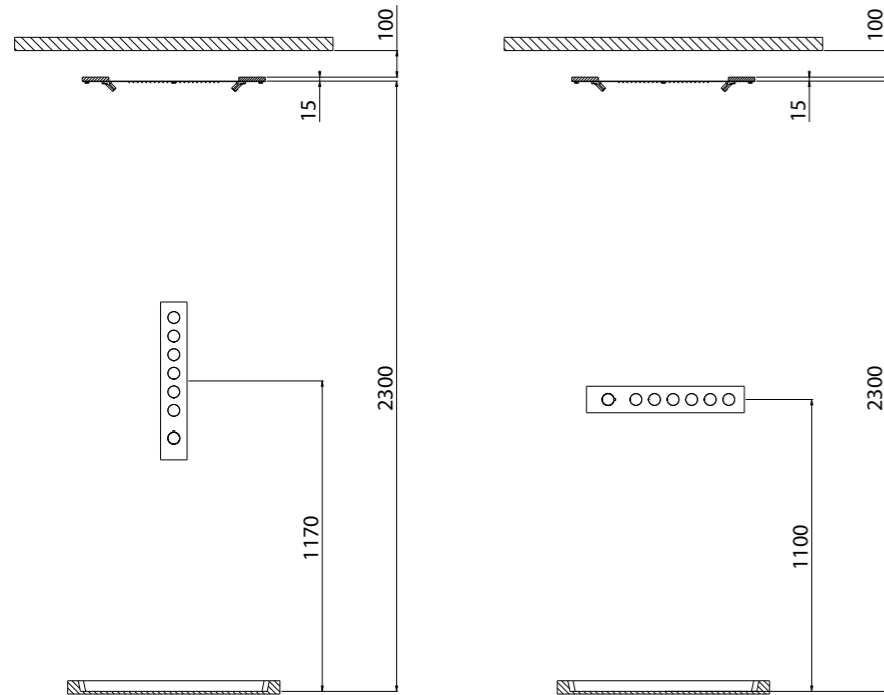

SPARE PARTS CONCEALED SHOWER MIXER MECHANICAL CARTRIDGE INLETS G 1/2"

diverter cartridge 2-way

diverter cartridge 3-way

thermostatic cartridge

ceramic cartridge 90°

thermostatic cartridge

FLOW RATE TABLES CONCEALED SHOWER MIXER THERMOSTATIC CARTRIDGE INLETS G 3/4"