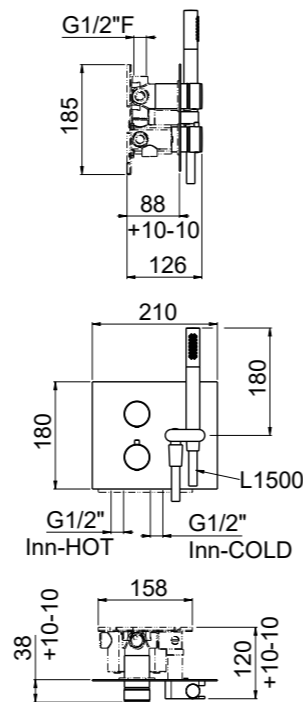

ART. 0-RCE5112EST-CR outer part 2-way € 406,00
ART. 0-RCE5113EST-CR outer part 3-way € 406,00

1. **POCKET concealed shower mixer integrated duplex**
2. Thermostatic cartridge
   - Rotating diverter with 2 or 3 outlet closure
   - Stick brass shower 1 jet
   - Wall outlet with shower holder
   - PVC flexible hose 150 cm
   - Inlets G 1/2"
   - Concealed with protective cover³
   - Chrome