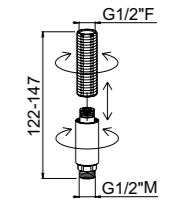

• Holder for minimal shower arm Ø 20 1/2" MM to be paired with large shower heads

ART. **32100-CR** € 113,00