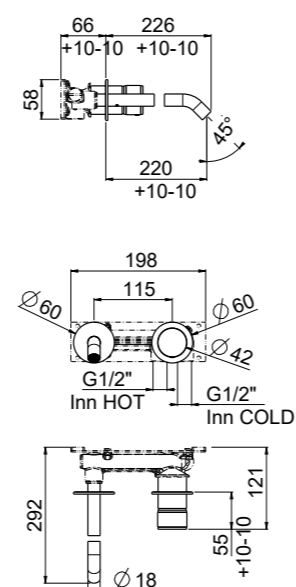

ART. W2502 concealed part € 136,00

PN

AVAILABLE FINISHINGS

MODERN	5
CLASSIC	5
PVD	5

For finishing surcharge, see table on the inside cover of the catalogue
1 Order outer part number + concealed part number
PN See legend on page 10

0-RCE2701-CR¹ TOTAL € 372,00