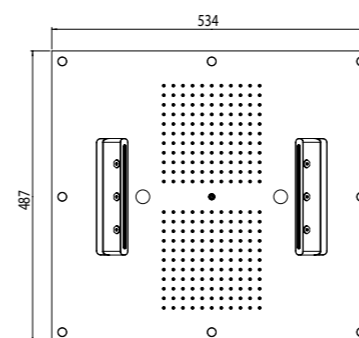

AVAILABLE FINISHINGS

- MODERN 1
- CLASSIC 1
- PVD 1

Warning! Finishes CRNE, VR, OROS not feasible

ART	CHROMOTHERAPY	ATOMIZERS	WATER-FALLS	No. WAYS	€
23075X-CRX			● 2	3	1.926,00
23075X/S-CRX*	● 2		● 2	3	2.615,00
23075XN-CRX		● 1	● 2	4	2.005,00
23075XN/S-CRX*	● 2	● 1	● 2	4	2.705,00

*Components not included for chromotherapy: Switch control or remote control. See page 386

N.B. Also available with RGBW, chromotherapy spotlights and white light by adding W to article code.

EX: 23075XN/W/S-CRX.
White light surcharge: 2 spotlights add € 113.00 to list price.

For finishing surcharge, see table on the inside cover of the catalogue
See installation heights page 556
1 See details page 540
2 See details page 542
3 See details page 541
4 See details page 542
5 See details page 546

- Anti-liming
- Chromotherapy
- Rain
- Atomizers
- Single waterfall