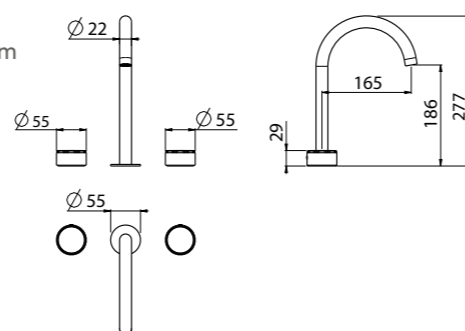

AVAILABLE FINISHINGS

MODERN	2
CLASSIC	1
PVD	9

For finishing surcharge, see table on the inside cover of the catalogue

ART. 0-STL0501-CR complete article € 538,00

3-hole washbasin mixer

- Spout center distance 165 mm
- Ceramic headworks
- Connection flexible hoses
- Without drain