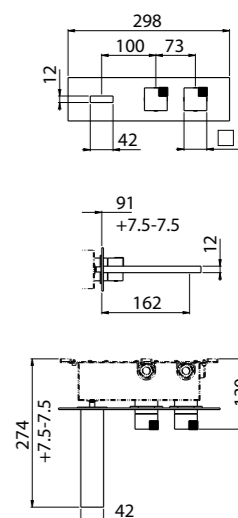

ART. 0-OCB2502EST-CR outer part € 482,00

1. **Wall-mounted washbasin mixer**
2. Wall-mounted remote controls with rosaces
   - Spout center distance 162 mm
   - Ceramic headworks 90°
   - Inlets G 1/2"
   - Without drain
   - Concealed with protective cover ²
   - Chrome

ART. W2501 Concealed part € 294,00

1. **AVAILABLE FINISHINGS**

MODERN	5
CLASSIC	5
PVD	5

0-OCB2502-CR ¹ TOTAL € 776,00

For finishing surcharge, see table on the inside cover of the catalogue
1 Order outer part number + concealed part number
2 See details page 532

ART. 0-OCB2501EST-CR outer part € 506,00

1. **Wall-mounted washbasin mixer**
2. Wall-mounted remote controls with plate
   - Spout center distance 162 mm
   - Ceramic headworks 90°
   - Inlets G 1/2"
   - Without drain
   - Concealed with protective cover ²
   - Chrome

ART. W2501 Concealed part € 294,00

1. **AVAILABLE FINISHINGS**

MODERN	5
CLASSIC	5
PVD	5

0-OCB2501-CR ¹ TOTAL € 800,00

For finishing surcharge, see table on the inside cover of the catalogue
1 Order outer part number + concealed part number
2 See details page 532

ART. 0-OCB2504EST-CR outer part € 525,00

1. **Wall-mounted washbasin mixer XL**
2. Wall-mounted remote controls with rosaces
   - Spout center distance 212 mm
   - Ceramic headworks 90°
   - Inlets G 1/2"
   - Without drain
   - Concealed with protective cover ²
   - Chrome

ART. W2501 Concealed part € 294,00

1. **AVAILABLE FINISHINGS**

MODERN	5
CLASSIC	5
PVD	5

0-OCB2504-CR ¹ TOTAL € 819,00

For finishing surcharge, see table on the inside cover of the catalogue
1 Order outer part number + concealed part number
2 See details page 532

ART. 0-OCB2503EST-CR outer part € 541,00

1. **Wall-mounted washbasin mixer XL**
2. Wall-mounted remote controls with plate
   - Spout center distance 212 mm
   - Ceramic headworks 90°
   - Inlets G 1/2"
   - Without drain
   - Concealed with protective cover ²
   - Chrome

ART. W2501 Concealed part € 294,00