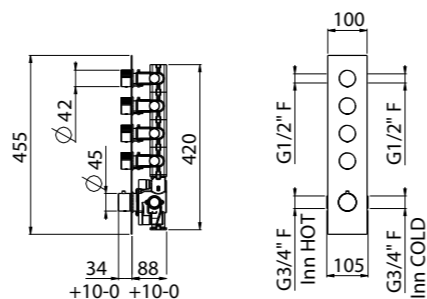

ART. 0-QTM4003EST-CR¹ outer part 4-way € 417,00

1. Concealed high flow rate shower mixer
2. Thermostatic cartridge
   - 4 outlets G 1/2", ceramic headworks 90°
   - Inlets G 3/4"
   - Optional mounting kit, recommended⁴
   - Chrome

ART. W21049CR² concealed part 4-way € 998,00

1. AVAILABLE FINISHINGS

MODERN	5
CLASSIC	5
PVD	1