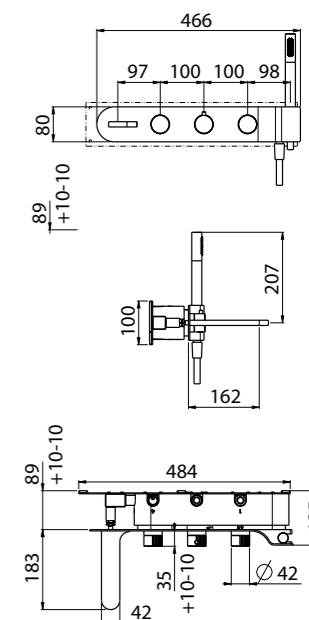

1. **Concealed bathtub mixer**
2. Spout center distance 162 mm
   - Ceramic headwork 90°
   - Rotating diverter with 2 or 3 outlet closure
   - Single-function shower Stick in brass
   - Wall outlet with hand shower holder
   - PVC flexible hose 150 cm
   - Inlets G 1/2"
   - Concealed with protective cover ³
   - Chrome