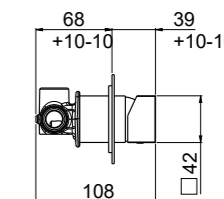

ART. W4700 ¹ concealed part 1-way € 78,00

PN

1. AVAILABLE FINISHINGS

MODERN	13
CLASSIC	12
PVD	11

0-IQD4700-CR ² 1-way TOTAL € 169,00

For finishing surcharge, see table on the inside cover of the catalogue
1 See installation heights, flow rate and spare parts table page 570
2 Order outer part number + concealed part number
PN See legend on page 10