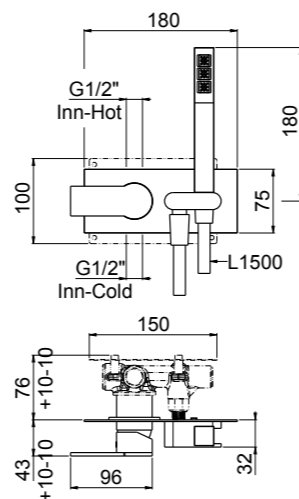

ART. 0-IQD5705EST-CR brass shower outer part 1-way € 305,00
ART. 0-IQD5706EST-CR ABS shower outer part 1-way € 263,00

- 1-way single-control concealed shower mixer
2. Conventional cartridge
   - Square brass/ABS shower 1 jet
   - Wall outlet with shower holder
   - PVC flexible hose 150 cm
   - Inlets G 1/2"
   - Concealed with protective cover ³
   - Chrome