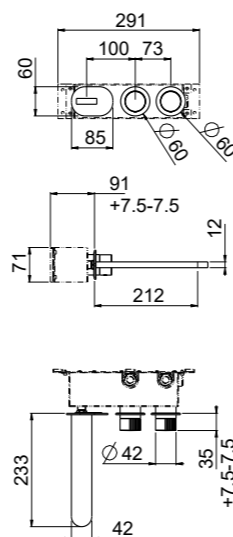

ART. 0-QTM2502EST-CR outer part € 435,00

1. **Wall-mounted washbasin mixer**
2. Wall-mounted remote controls with rosaces
   - Spout center distance 162 mm
   - Ceramic headworks 90°
   - Inlets G 1/2"
   - Without drain
   - Concealed with protective cover ²
   - Chrome

ART. W2501 concealed part € 294,00

1. **AVAILABLE FINISHINGS**

MODERN	5
CLASSIC	5
PVD	5

0-QTM2502-CR ¹ TOTAL € 729,00

For finishing surcharge, see table on the inside cover of the catalogue
1 Order outer part number + concealed part number
2 See details page 532

ART. 0-QTM2501EST-CR outer part € 477,00

1. **Wall-mounted washbasin mixer**
2. Wall-mounted remote controls with plate
   - Spout center distance 162 mm
   - Ceramic headwork 90°
   - Inlets G 1/2"
   - Without drain
   - Concealed with protective cover ²
   - Chrome

ART. W2501 concealed part € 294,00

1. **AVAILABLE FINISHINGS**

MODERN	5
CLASSIC	5
PVD	5

0-QTM2501-CR ¹ TOTAL € 771,00

For finishing surcharge, see table on the inside cover of the catalogue
1 Order outer part number + concealed part number
2 See details page 532

ART. 0-QTM2504EST-CR outer part € 487,00

1. **Wall-mounted washbasin mixer XL**
2. Wall-mounted remote controls with rosaces
   - Spout center distance 212 mm
   - Ceramic headwork 90°
   - Inlets G 1/2"
   - Without drain
   - Concealed with protective cover ²
   - Chrome

ART. W2501 concealed part € 294,00

1. **AVAILABLE FINISHINGS**

MODERN	5
CLASSIC	5
PVD	5

0-QTM2504-CR ¹ TOTAL € 781,00

For finishing surcharge, see table on the inside cover of the catalogue
1 Order outer part number + concealed part number
2 See details page 532

ART. 0-QTM2503EST-CR outer part € 521,00

1. **Wall-mounted washbasin mixer XL**
2. Wall-mounted remote controls with plate
   - Spout center distance 212 mm
   - Ceramic headwork 90°
   - Inlets G 1/2"
   - Without drain
   - Concealed with protective cover ²
   - Chrome

ART. W2501 concealed part € 294,00