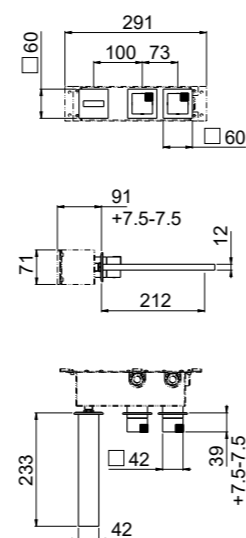

ART. 0-OCB2502EST-CR outer part € 482,00

1. **Wall-mounted washbasin mixer**
2. Wall-mounted remote controls with rosaces
   - Spout center distance 162 mm
   - Ceramic headworks 90°
   - Inlets G 1/2"
   - Without drain
   - Concealed with protective cover ²
   - Chrome

ART. W2501 Concealed part € 294,00

1. **AVAILABLE FINISHINGS**

MODERN	5
CLASSIC	5
PVD	5

0-OCB2502-CR ¹ TOTAL € 776,00

For finishing surcharge, see table on the inside cover of the catalogue
1 Order outer part number + concealed part number
2 See details page 532

ART. 0-OCB2501EST-CR outer part € 506,00

1. **Wall-mounted washbasin mixer**
2. Wall-mounted remote controls with plate
   - Spout center distance 162 mm
   - Ceramic headworks 90°
   - Inlets G 1/2"
   - Without drain
   - Concealed with protective cover ²
   - Chrome

ART. W2501 Concealed part € 294,00

1. **AVAILABLE FINISHINGS**

MODERN	5
CLASSIC	5
PVD	5

0-OCB2501-CR ¹ TOTAL € 800,00

For finishing surcharge, see table on the inside cover of the catalogue
1 Order outer part number + concealed part number
2 See details page 532

ART. 0-OCB2504EST-CR outer part € 525,00

1. **Wall-mounted washbasin mixer XL**
2. Wall-mounted remote controls with rosaces
   - Spout center distance 212 mm
   - Ceramic headworks 90°
   - Inlets G 1/2"
   - Without drain
   - Concealed with protective cover ²
   - Chrome

ART. W2501 Concealed part € 294,00

1. **AVAILABLE FINISHINGS**

MODERN	5
CLASSIC	5
PVD	5

0-OCB2504-CR ¹ TOTAL € 819,00

For finishing surcharge, see table on the inside cover of the catalogue
1 Order outer part number + concealed part number
2 See details page 532

ART. 0-OCB2503EST-CR outer part € 541,00

1. **Wall-mounted washbasin mixer XL**
2. Wall-mounted remote controls with plate
   - Spout center distance 212 mm
   - Ceramic headworks 90°
   - Inlets G 1/2"
   - Without drain
   - Concealed with protective cover ²
   - Chrome

ART. W2501 Concealed part € 294,00