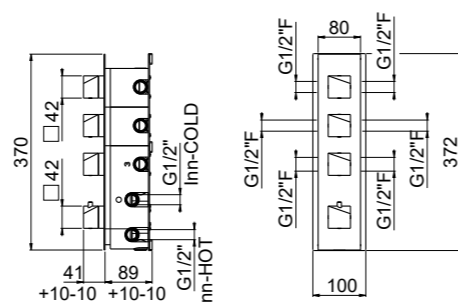

AVAILABLE FINISHINGS

- MODERN 5
- CLASSIC 5
- PVD 1

For finishing surcharge, see table on the inside cover of the catalogue
1 For horizontal installation, order outer part 0-DSD4201EST/O-CR
2 See installation heights, flow rate and spare parts table page 567
3 Order outer part number + concealed part number
4 See details page 530
Neutral standard jet serigraph. For additional serigraph with icons, specify jet outlets (see page 573) and connection sequence when ordering.

0-DSD4201-CR ³ 2-way TOTAL € 767,00

AVAILABLE FINISHINGS

- MODERN 5
- CLASSIC 5
- PVD 1

For finishing surcharge, see table on the inside cover of the catalogue
1 For horizontal installation, order outer part 0-DSD4001EST/O-CR
2 See installation heights, flow rate and spare parts table page 568
3 Order outer part number + concealed part number
4 See details page 531
Neutral standard jet serigraph. For additional serigraph with icons, specify jet outlets (see page 573) and connection sequence when ordering.

Mounting kit

Concealed shower mixer with simultaneous openings

- Thermostatic cartridge
- 3 outlets G 1/2", ceramic headworks 90°
- Inlets G 1/2"
- Concealed with protective cover ⁴
- Chrome

Concealed high flow rate shower mixer

- Thermostatic cartridge
- 3 outlets G 1/2", ceramic headworks 90°
- Inlets G 3/4"
- Optional mounting kit, recommended ⁴
- Chrome