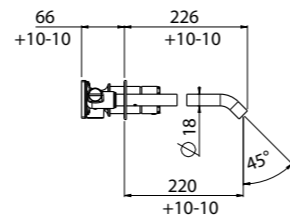

ART. 0-STL2701EST-CR outer part € 211,00

Wall-mounted single-control washbasin mixer

- Spout center distance 120 mm
- Conventional cartridge
- Inlets G 1/2"
- Wall-mounted remote controls with rosaces
- Without drain
- Chrome

ART. W2502 concealed part € 136,00

PN

AVAILABLE FINISHINGS

MODERN	5
CLASSIC	5
PVD	5

For finishing surcharge, see table on the inside cover of the catalogue
1 Order outer part number + concealed part number
PN See legend on page 10

0-STL2701-CR 1 TOTAL € 347,00

ART. 0-STL0701-CR complete article € 366,00

Single-hole washbasin mixer

- Spout center distance 165 mm
- Conventional cartridge
- Connection flexible hoses
- Without drain
- Chrome

AVAILABLE FINISHINGS

MODERN	2
CLASSIC	1
PVD	9

For finishing surcharge, see table on the inside cover of the catalogue

BIDET CONVENTIONAL CARTRIDGE

ART. 0-STL3701-CR complete article € 356,00

ART. 0-STL2702EST-CR outer part € 261,00

Wall-mounted single-control washbasin mixer XL

- Spout center distance 220 mm
- Conventional cartridge
- Inlets G 1/2"
- Wall-mounted remote controls with rosaces
- Without drain
- Chrome

ART. W2502 concealed part € 136,00

PN

AVAILABLE FINISHINGS

MODERN	5
CLASSIC	5
PVD	5

For finishing surcharge, see table on the inside cover of the catalogue
1 Order outer part number + concealed part number
PN See legend on page 10

0-STL2702-CR 1 TOTAL € 397,00

Bidet mixer

- Spout center distance 97 mm
- Conventional cartridge
- Connection flexible hoses
- Without drain

AVAILABLE FINISHINGS

MODERN	2
CLASSIC	1
PVD	9

For finishing surcharge, see table on the inside cover of the catalogue