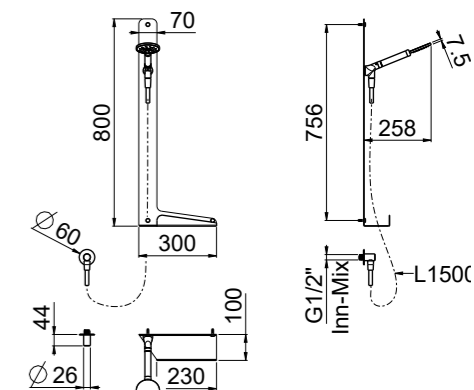

Flight 2

- Wall ramp with integrated shelf
- Height 80 cm
- Shelf 23x10 cm
- CR brass shower Stilo
- CR PVC flexible hose 150 cm
- CR magnetic holder
- NEOP ramp
- 33642-CR water outlet