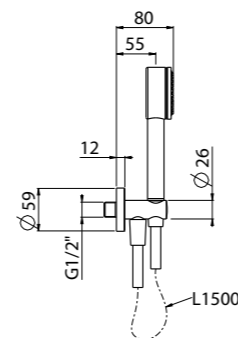

Duplex Still-Oh

- Anti-liming, inspectable and serviceable, brass shower 1 jet
- Wall outlet with shower holder
- Fitting G 1/2"
- PVC flexible hose 150 cm double anti-torsion
- Chrome