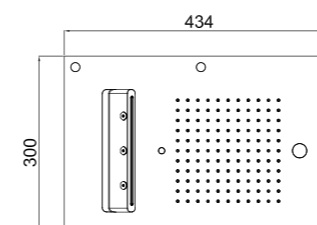

Features:

- Rain with 121 nozzles
- Inspectable and serviceable waterfall with adjustable jet ⁴
- Misting, 1 jet
- Chromotherapy, 1 RGB LED spotlight

AVAILABLE FINISHINGS

- MODERN 1
- CLASSIC 1
- PVD 1

ART	CHROMOTHERAPY	ATOMIZERS	WATER-FALLS	No. WAYS	€
23079X-CRX			● 1	2	1.163,00
23079X/S-CRX*	● 1		● 1	2	1.716,00
23079XN-CRX		● 1	● 1	3	1.241,00
23079XN/S-CRX*	● 1	● 1	● 1	3	1.793,00