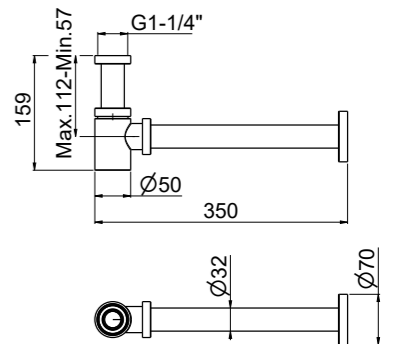

AVAILABLE FINISHINGS

MODERN	11
CLASSIC	10
PVD	10

For finishing surcharge, see table on the inside cover of the catalogue

ART. 70600-CR € 119,00