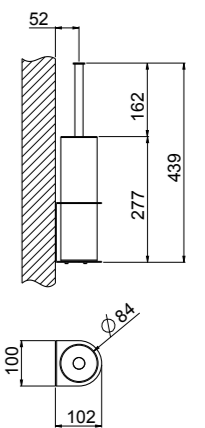

Wall-mounted toilet brush holder

- Brushed stainless steel AISI316L