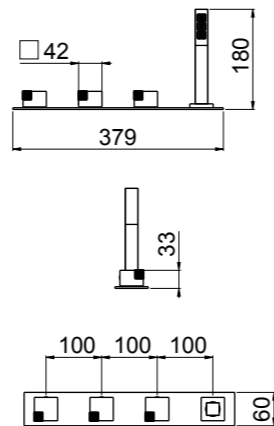

0-OCB6101-CR ² TOTAL € 1.550,00
 0-OCB6102-CR ² TOTAL € 1.550,00

ART. 0-OCB6502-CR ¹ complete article 2-way € 880,00

- 4-hole bathtub deck-mounted mixer**
- Ceramic headworks 90°
 - Rotating diverter with 2 outlet closure
 - Single-function shower Square in brass
 - NYLON flexible hose grey 150 cm
 - Inlets G 1/2"
 - Connection flexible hoses
 - Overflow outlet
 - Chrome