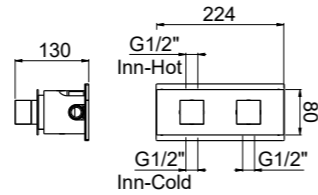

Horizontal concealed shower mixer

- Mechanical cartridge
- Rotating diverter with 2 or 3 outlet closure
- Inlets G 1/2"
- Concealed with protective cover ³
- Chrome