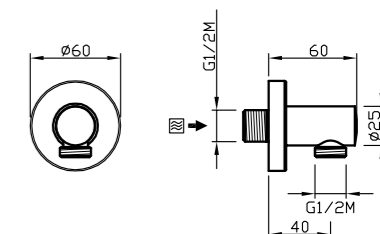

ART. 33640-CR € 21,50

- Cylindrical wall outlet
- Brass
- Fitting G 1/2" M
- Chrome