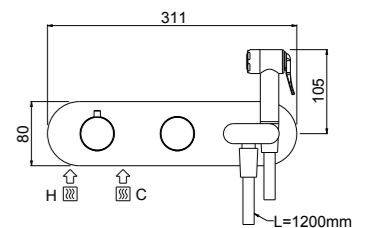

IlTondo Thermostatic

- Thermostatic concealed 1-way mixer with holder and safety stop system¹
- Brass push lever shower
- Interchangeable filter
- Integrated drip-less system
- PVC flexible hose 100 cm
- Chrome