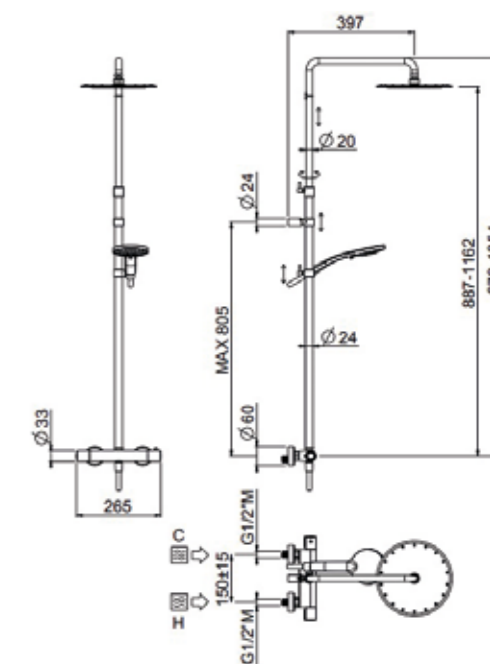

TELESCOPIC RIGOLETTO W/ ROUND MYSLIM

- Outer mixer, thermostatic or mechanical cartridge
- Inlets G 1/2"
- Rotating diverter with 2 outlet closure
- Telescopic column with orientable shower arm
- Angled upper bridge
- Adjustable upper holder
- ABS anti-liming shower 3 jets
- MYSLIM round anti-liming shower head, Ø 220 or Ø 240
- Slider in brass
- PVC flexible hose 150 cm with double anti-torsion
- Chrome