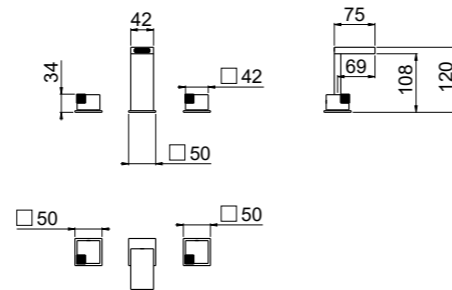

3-hole bidet mixer

- Spout center distance 69 mm
- Ceramic headworks 90°
- Connection flexible hoses
- Without drain
- Chrome

AVAILABLE FINISHINGS

MODERN	2
CLASSIC	1
PVD	9

For finishing surcharge, see table on the inside cover of the catalogue

ART. 70400-CR € 138,00