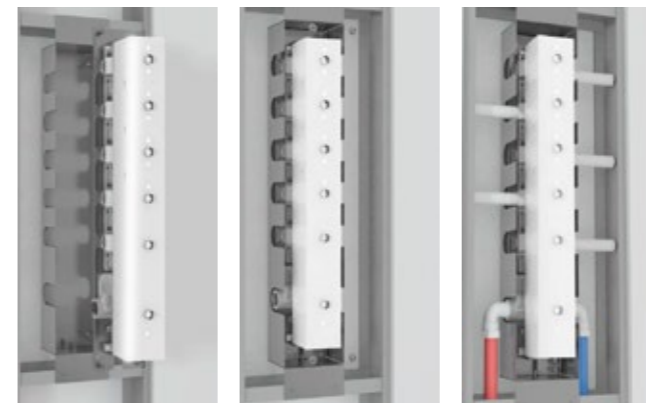

3.
Insert the concealed group into the mounting box and secure with the screws provided. Connect the water supply and test the system.