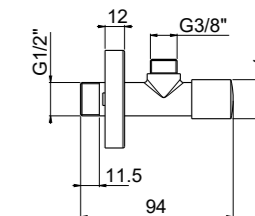

AVAILABLE FINISHINGS

MODERN	6
CLASSIC	6
PVD	5

For finishing surcharge, see table on the inside cover of the catalogue