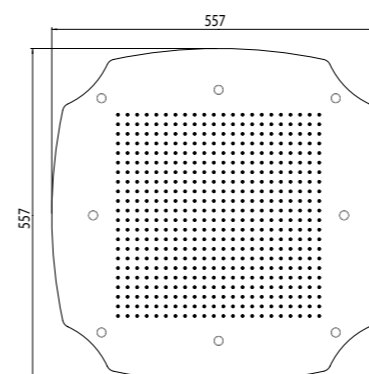

AVAILABLE FINISHINGS

MODERN	1
CLASSIC	1
PVD	1

Warning! Finishes CRNE, VR, OROS not feasible

For finishing surcharge, see table on the inside cover of the catalogue
See installation heights page 556
1 See details page 540
2 See details page 542
3 See details page 541
4 See details page 542