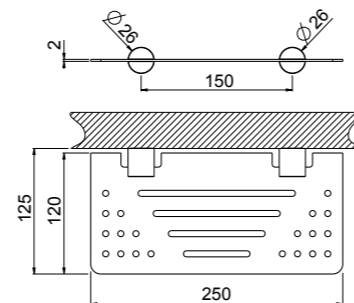

ART. 99006-316 € 169,00

Toilet Paper Holder
 • Brushed stainless steel AISI316L

ART. 99007-316 € 87,00

Robe Hook
 • Brushed stainless steel AISI316L

ART. 99008-316 € 193,00

Shelf
 • 250x120 cm
 • Brushed stainless steel AISI316L