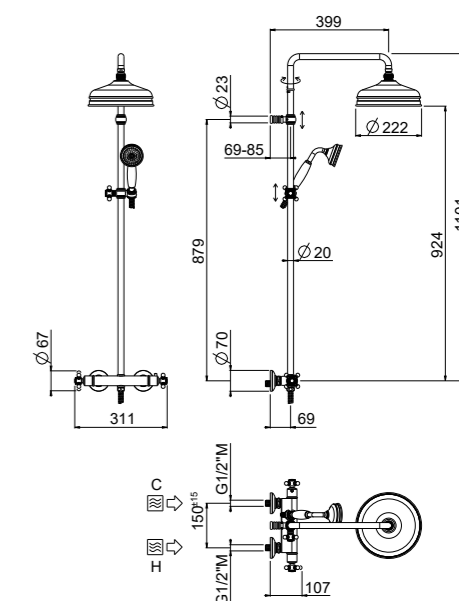

AVAILABLE FINISHINGS

- MODERN 4
- CLASSIC 6
- PVD 3

For finishing surcharge, see table on the inside cover of the catalogue

Columns with Mixer

SET ART	CARTRIDGE	SHOWER HEAD	DIMENSIONS	SHOWER	€
00-2020-CR	THERMOSTATIC	COLONIAL	Ø 220	COLONIAL	1.238,00
00-2025-CR	THERMOSTATIC	COLONIAL	Ø 270	COLONIAL	1.332,00
00-2022-CR	THERMOSTATIC	COLONIAL	Ø 310	COLONIAL	1.406,00