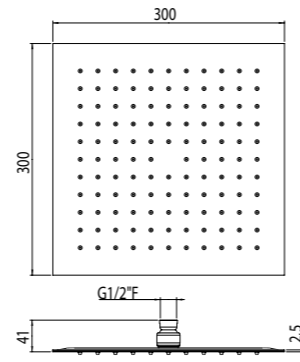

ART. **SLM0006CRX** inspectable and serviceable in CR stainless steel € 407,00
ART. **SLM0006/NI** non-inspectable and non-serviceable in stainless steel € 256,00

PN

1. **MySlim 300 x 300**
2. Inspectable and serviceable ¹
     Non-inspectable and non-serviceable
   - Ultra-flat 3mm/2.5mm thickness
   - Minimum flow rate 7 l/min
   - Flow limiter 12 l/min at 3 bar
   - Easy-clean system, anti-liming silicone nozzles
   - Can be installed flush with false ceiling using KIT00006 ²
   - Polished Chrome/Stainless ³