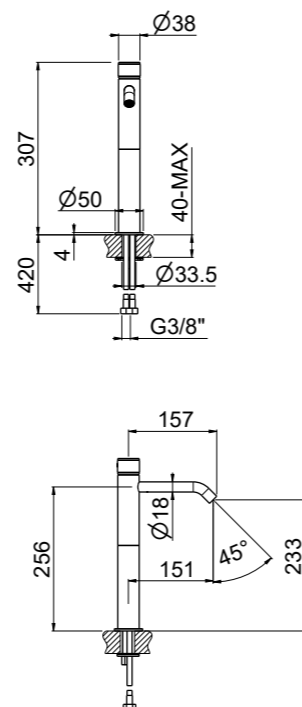

ART. 0-RCE1701-CR standard € 289,00
ART. 0-RCE1702-CR energy saving system ¹ € 289,00

Single-control tall washbasin mixer

- Spout center distance 151 mm
- Conventional cartridge
- Connection flexible hoses
- Without drain
- Chrome

AVAILABLE FINISHINGS

MODERN	2
CLASSIC	1
PVD	4

For finishing surcharge, see table on the inside cover of the catalogue
1 See details page 534

ART. 0-RCE3701-CR standard € 247,00
ART. 0-RCE3702-CR energy saving system ¹ € 247,00

Bidet mixer

- Spout center distance 112 mm
- Conventional cartridge
- Connection flexible hoses
- Without drain
- Chrome