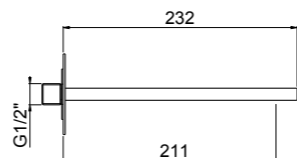

ART. 0-ITD2900-CR center distance 133 mm € 76,00
ART. 0-ITD2901-CR center distance 233 mm € 122,00

Wall-mounted washbasin/
bathtub spout

- Spout center distance 133 mm
- Inlet G 1/2"
- To pair with mixer
- Chrome

Wall-mounted washbasin/
bathtub spout XL

- Spout center distance 233 mm
- Inlet G 1/2"
- To pair with mixer
- Chrome

AVAILABLE FINISHINGS

MODERN	13
CLASSIC	12
PVD	11

For finishing surcharge, see table on the inside cover of the catalogue

ART. 28110-CR center distance 161 mm € 181,00
ART. 28111-CR center distance 211 mm € 218,00

Wall-mounted washbasin/bathtub spout

- Spout center distance 161 mm
- Inlet G 1/2"
- To pair with mixer
- Chrome

Wall-mounted washbasin/bathtub
spout XL

- Spout center distance 211 mm
- Inlet G 1/2"
- To pair with mixer
- Chrome

AVAILABLE FINISHINGS

MODERN	2
CLASSIC	1
PVD	4

For finishing surcharge, see table on the inside cover of the catalogue

ART. 0-SPZ2900-CR center distance 161 mm € 147,00
ART. 0-SPZ2901-CR center distance 211 mm € 185,00

PN

Wall-mounted washbasin/bathtub spout

- Spout center distance 161 mm
- Inlet G 1/2"
- To pair with mixer
- Chrome

Wall-mounted washbasin/
bathtub spout XL

- Spout center distance 211 mm
- Inlet G 1/2"
- To pair with mixer
- Chrome

AVAILABLE FINISHINGS

MODERN	2
CLASSIC	1
PVD	4

For finishing surcharge, see table on the inside cover of the catalogue
PN See legend on page 10

ART. 0-NVS2900-316 center distance 190 mm € 170,00
ART. 0-NVS2901-316 center distance 258 mm € 194,00

Wall-mounted washbasin/
bathtub spout

- Spout center distance 190 mm
- Inlet G 1/2"
- To pair with mixer
- Brushed stainless steel AISI316L

Wall-mounted washbasin/
bathtub spout XL

- Spout center distance 258 mm
- Inlet G 1/2"
- To pair with mixer
- Brushed stainless steel AISI316L