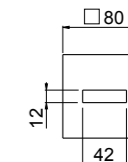

1. Wall-mounted washbasin/bathtub spout XL
2. Spout center distance 211 mm
   - Inlets G 1/2"
   - To pair with mixer
   - Chrome

1. AVAILABLE FINISHINGS

MODERN	2
CLASSIC	1
PVD	4