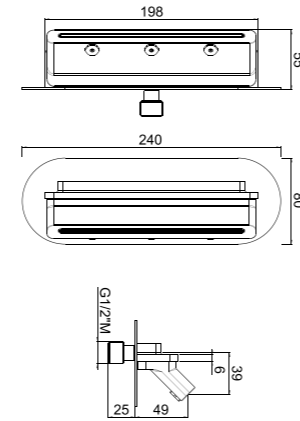

AVAILABLE FINISHINGS

- MODERN 7
- CLASSIC 7
- PVD 7

For finishing surcharge, see table on the inside cover of the catalogue
See installation heights page 563
1 See details page 546
PN See legend on page 10