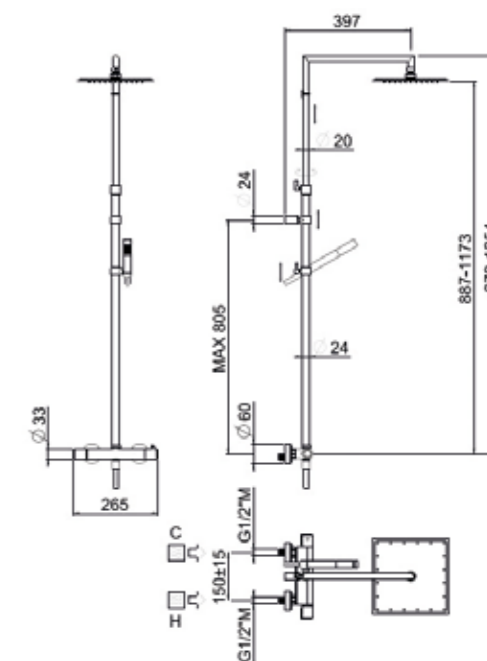

TELESCOPIC RIGOLETTO SQUARE W/ SQUARE OTTOMILLIMETRI

- Outer mixer, thermostatic or mechanical cartridge
- Inlets G 1/2"
- Rotating diverter with 2 outlet closure
- Telescopic column with orientable shower arm
- Upper bridge with sharp bend
- Adjustable upper holder
- ABS anti-liming shower head, 250x250
- Slider in brass
- PVC flexible hose 150 cm with double anti-torsion
- Chrome