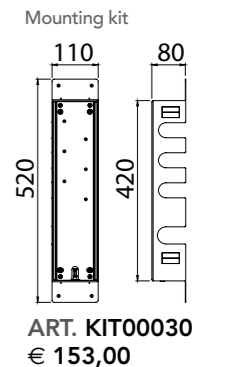

ART. W21039CR ² Concealed part 3-way € 845,00

1. AVAILABLE FINISHINGS
2. MODERN 5
   - CLASSIC 5
   - PVD 1

For finishing surcharge, see table on the inside cover of the catalogue
1 For horizontal installation, order outer part 0-OCB4002EST/O-CR
2 See installation heights, flow rate and spare parts table page 568
3 Order outer part number + concealed part number
4 See details page 531
Neutral standard jet serigraph. For additional serigraph with icons, specify jet outlets (see page 573) and connection sequence when ordering

0-OCB4002-CR ³ 3-way TOTAL € 1.300,00