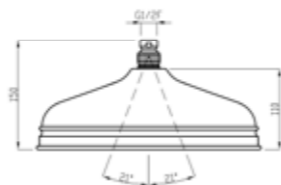

1. Colonial Ø 310
2. Inspectable and serviceable
   - Minimum flow rate 9 l/min
   - Easy-clean system anti-liming silicone nozzles
   - Chrome

1. Features:
2. Rain with 198 nozzles

1. AVAILABLE FINISHINGS

MODERN	3
CLASSIC	3
PVD	2

For finishing surcharge, see table on the inside cover of the catalogue