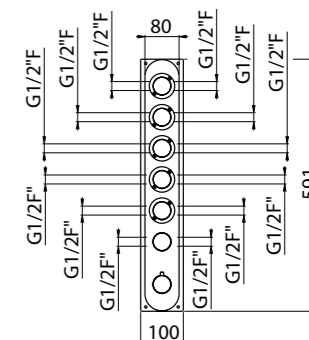

For finishing surcharge, see table on the inside cover of the catalogue
1 For horizontal installation order 21047EST/AO-CR
2 See installation heights, flow rate and spare parts table page 567
3 Order outer part number + concealed part number
4 See details page 530
5 See details page 533
Neutral standard jet serigraph. For additional serigraph with icons, specify jet outlets (see page 573) and connection sequence when ordering

Concealed shower mixer with simultaneous openings

- Thermostatic cartridge
- 6 outlets G 1/2", ceramic headworks 90°
- Inlets G 1/2"
- Concealed with protective cover ⁴
- Easy-grip kit included ⁵
- Chrome

AVAILABLE FINISHINGS

- MODERN 5
- CLASSIC 5
- PVD 1