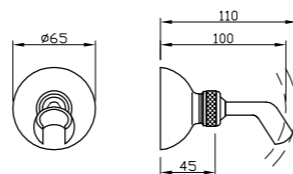

- Rounded holder
- External
- Brass
- Chrome