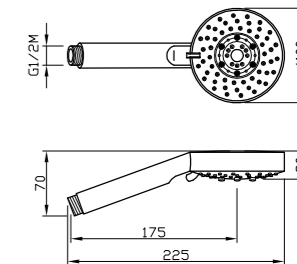

Flat

- Shower 5 jets in ABS
- Anti-liming
- Chrome