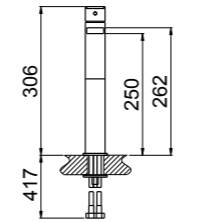

ART. 0-IQD1701-CR complete article € 329,00

PN

Single-control tall washbasin mixer

- Spout center distance 200 mm
- Conventional cartridge
- Connection flexible hoses
- Without drain
- Chrome

AVAILABLE FINISHINGS

- MODERN 2
- CLASSIC 1
- PVD 9

For finishing surcharge, see table on the inside cover of the catalogue
PN See legend on page 10

ART. 0-IQD0701-CR complete article € 564,00

Single-control washbasin mixer

- Spout center distance 150 mm
- Conventional cartridge
- Connection flexible hoses
- Without drain
- Chrome

AVAILABLE FINISHINGS

- MODERN 2
- CLASSIC 1
- PVD 9

For finishing surcharge, see table on the inside cover of the catalogue

ART. 0-IQD0702-CR complete article € 256,00

PN

Single-control washbasin mixer

- Spout center distance 122 mm
- Conventional cartridge
- Connection flexible hoses
- Without drain
- Chrome

AVAILABLE FINISHINGS

- MODERN 2
- CLASSIC 1
- PVD 9

For finishing surcharge, see table on the inside cover of the catalogue
PN See legend on page 10