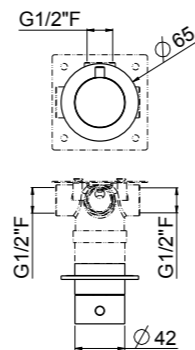

0-NVS4701-316² TOTAL € 376,00

1 See installation heights, flow rate and spare parts table page 570
2 Order outer part number + concealed part number
3 See details page 536
PN See legend on page 10

ART. 0-NVS4801EST-316 outer part 2-way € 153,00
ART. 0-NVS4802EST-316 outer part 3-way € 153,00

Diverter tap with stop

- Rotating diverter with 2 or 3 outlet closure
- Inlets G 1/2"
- No thermostatic mixer to be ordered separately²
- Easy-grip kit included³
- Brushed stainless steel AISI316L