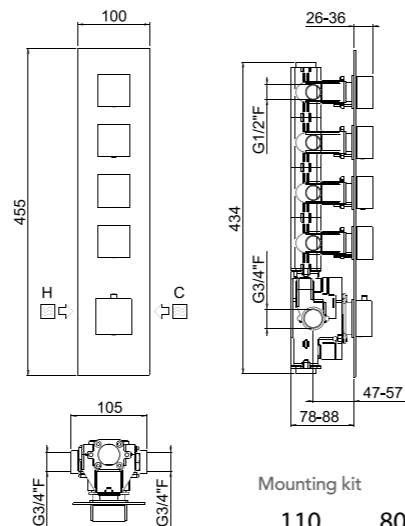

ART. 21040EST-CR ¹ outer part 4-way € 533,00

Concealed high flow rate shower mixer

- Thermostatic cartridge
- 4 outlets G 1/2", ceramic headworks 90°
- Inlets G 3/4"
- Optional mounting kit, recommended ⁴
- Chrome