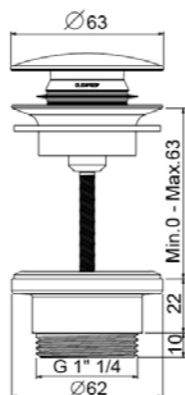

ART. 70320-CR brass € 55,50
ART. 70321-CR ABS € 37,00

PN

1. **Pop-up drain**
2. Pop-up waste 1" 1/4
   - Brass / ABS
   - 2-in-1 system for washbasin with or without overflow
   - Chrome

AVAILABLE FINISHINGS

MODERN	12
CLASSIC	11
PVD	2

For finishing surcharge, see table on the inside cover of the catalogue
PN See legend on page 10

ART. 70400-CR € 138,00