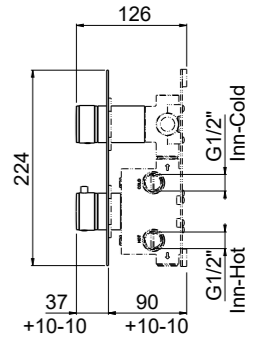

ART. 0-RCE5101EST-CR outer part 2-way € 381,00
ART. 0-RCE5102EST-CR outer part 3-way € 381,00

1. **Integrated duplex concealed shower mixer**
2. Thermostatic cartridge
   - Rotating diverter with 2 or 3 outlet closure
   - Stick brass shower 1 jet
   - Wall outlet with shower holder
   - PVC flexible hose 150 cm
   - Inlets G 1/2"
   - Concealed with protective cover³
   - Easy-grip kit included
   - Chrome

AVAILABLE FINISHINGS

MODERN	5
CLASSIC	5
PVD	5

For finishing surcharge, see table on the inside cover of the catalogue
1 See installation heights, flow rate and spare parts table page 566
2 Order outer part number + concealed part number
3 See details page 530
Neutral standard jet serigraph. For additional serigraph with icons, specify jet outlets (see page 572) and connection sequence when ordering
PN See legend on page 10

0-RCE5101-CR² TOTAL € 851,00
0-RCE5102-CR² TOTAL € 887,00

ART. W5100¹ concealed part 2-way € 470,00
ART. W5101¹ concealed part 3-way € 506,00

ART. 0-RCE4101EST-CR outer part 2-way € 194,00
ART. 0-RCE4102EST-CR outer part 3-way € 194,00

1. **Vertical concealed shower mixer**
2. Thermostatic cartridge
   - Rotating diverter with 2 or 3 outlet closure
   - Inlets G 1/2"
   - Concealed with protective cover³
   - Chrome

ART. W21221CR¹ concealed part 2-way € 373,00
ART. W21231CR¹ concealed part 3-way € 409,00

AVAILABLE FINISHINGS

MODERN	5
CLASSIC	5
PVD	1

For finishing surcharge, see table on the inside cover of the catalogue
1 See installation heights, flow rate and spare parts table page 566
2 Order outer part number + concealed part number
3 See details page 530
PN See legend on page 10

0-RCE4101-CR² TOTAL € 567,00
0-RCE4102-CR² TOTAL € 603,00

ART. 0-RCE5112EST-CR outer part 2-way € 406,00
ART. 0-RCE5113EST-CR outer part 3-way € 406,00