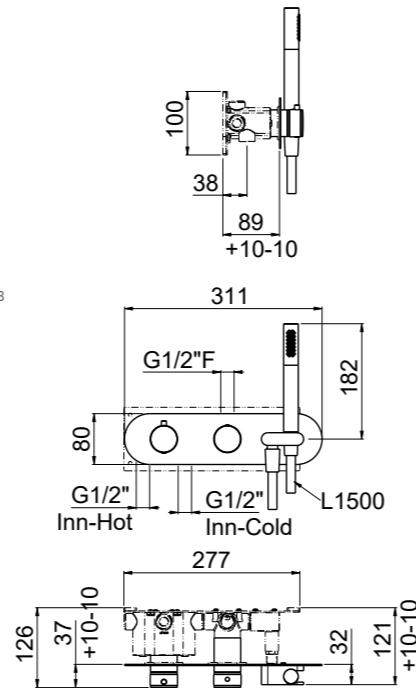

ART. 0-RCE5101EST-CR outer part 2-way € 381,00
ART. 0-RCE5102EST-CR outer part 3-way € 381,00

1. **Integrated duplex concealed shower mixer**
2. Thermostatic cartridge
   - Rotating diverter with 2 or 3 outlet closure
   - Stick brass shower 1 jet
   - Wall outlet with shower holder
   - PVC flexible hose 150 cm
   - Inlets G 1/2"
   - Concealed with protective cover³
   - Easy-grip kit included
   - Chrome

AVAILABLE FINISHINGS

MODERN	5
CLASSIC	5
PVD	5

For finishing surcharge, see table on the inside cover of the catalogue
1 See installation heights, flow rate and spare parts table page 566
2 Order outer part number + concealed part number
3 See details page 530
Neutral standard jet serigraph. For additional serigraph with icons, specify jet outlets (see page 572) and connection sequence when ordering
PN See legend on page 10

0-RCE5101-CR² TOTAL € 851,00
0-RCE5102-CR² TOTAL € 887,00

ART. W5100¹ concealed part 2-way € 470,00
ART. W5101¹ concealed part 3-way € 506,00

ART. 0-RCE4101EST-CR outer part 2-way € 194,00
ART. 0-RCE4102EST-CR outer part 3-way € 194,00

1. **Vertical concealed shower mixer**
2. Thermostatic cartridge
   - Rotating diverter with 2 or 3 outlet closure
   - Inlets G 1/2"
   - Concealed with protective cover³
   - Chrome

ART. W21221CR¹ concealed part 2-way € 373,00
ART. W21231CR¹ concealed part 3-way € 409,00

AVAILABLE FINISHINGS

MODERN	5
CLASSIC	5
PVD	1

For finishing surcharge, see table on the inside cover of the catalogue
1 See installation heights, flow rate and spare parts table page 566
2 Order outer part number + concealed part number
3 See details page 530
PN See legend on page 10

0-RCE4101-CR² TOTAL € 567,00
0-RCE4102-CR² TOTAL € 603,00

ART. 0-RCE5112EST-CR outer part 2-way € 406,00
ART. 0-RCE5113EST-CR outer part 3-way € 406,00

1. **POCKET concealed shower mixer integrated duplex**
2. Thermostatic cartridge
   - Rotating diverter with 2 or 3 outlet closure
   - Stick brass shower 1 jet
   - Wall outlet with shower holder
   - PVC flexible hose 150 cm
   - Inlets G 1/2"
   - Concealed with protective cover³
   - Chrome