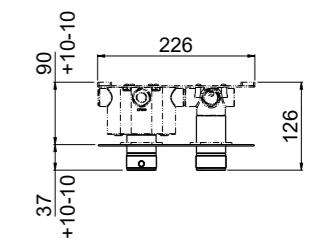

ART. 0-RCE5101EST-CR outer part 2-way € 381,00
ART. 0-RCE5102EST-CR outer part 3-way € 381,00

1. **Integrated duplex concealed shower mixer**
2. Thermostatic cartridge
   - Rotating diverter with 2 or 3 outlet closure
   - Stick brass shower 1 jet
   - Wall outlet with shower holder
   - PVC flexible hose 150 cm
   - Inlets G 1/2"
   - Concealed with protective cover³
   - Easy-grip kit included
   - Chrome

AVAILABLE FINISHINGS

MODERN	5
CLASSIC	5
PVD	5

For finishing surcharge, see table on the inside cover of the catalogue
1 See installation heights, flow rate and spare parts table page 566
2 Order outer part number + concealed part number
3 See details page 530
Neutral standard jet serigraph. For additional serigraph with icons, specify jet outlets (see page 572) and connection sequence when ordering
PN See legend on page 10

0-RCE5101-CR² TOTAL € 851,00
0-RCE5102-CR² TOTAL € 887,00

ART. W5100¹ concealed part 2-way € 470,00
ART. W5101¹ concealed part 3-way € 506,00

ART. 0-RCE4101EST-CR outer part 2-way € 194,00
ART. 0-RCE4102EST-CR outer part 3-way € 194,00

1. **Vertical concealed shower mixer**
2. Thermostatic cartridge
   - Rotating diverter with 2 or 3 outlet closure
   - Inlets G 1/2"
   - Concealed with protective cover³
   - Chrome

ART. W21221CR¹ concealed part 2-way € 373,00
ART. W21231CR¹ concealed part 3-way € 409,00

AVAILABLE FINISHINGS

MODERN	5
CLASSIC	5
PVD	1

For finishing surcharge, see table on the inside cover of the catalogue
1 See installation heights, flow rate and spare parts table page 566
2 Order outer part number + concealed part number
3 See details page 530
PN See legend on page 10

0-RCE4101-CR² TOTAL € 567,00
0-RCE4102-CR² TOTAL € 603,00

ART. 0-RCE5112EST-CR outer part 2-way € 406,00
ART. 0-RCE5113EST-CR outer part 3-way € 406,00