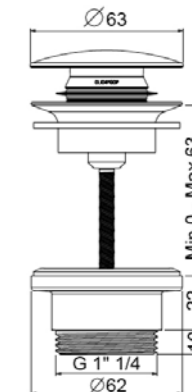

Pop-up drain

- Pop-up waste 1" 1/4
- Brass / ABS
- 2-in-1 system for washbasin with or without overflow
- Chrome