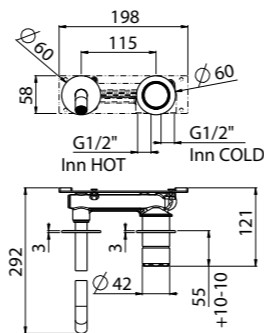

ART. 0-STL2701EST-CR outer part € 211,00

Wall-mounted single-control washbasin mixer

- Spout center distance 120 mm
- Conventional cartridge
- Inlets G 1/2"
- Wall-mounted remote controls with rosaces
- Without drain
- Chrome

ART. W2502 concealed part € 136,00

PN

AVAILABLE FINISHINGS

MODERN	5
CLASSIC	5
PVD	5

For finishing surcharge, see table on the inside cover of the catalogue
1 Order outer part number + concealed part number
PN See legend on page 10

0-STL2701-CR 1 TOTAL € 347,00

ART. 0-STL0701-CR complete article € 366,00

Single-hole washbasin mixer

- Spout center distance 165 mm
- Conventional cartridge
- Connection flexible hoses
- Without drain
- Chrome

AVAILABLE FINISHINGS

MODERN	2
CLASSIC	1
PVD	9

For finishing surcharge, see table on the inside cover of the catalogue

BIDET CONVENTIONAL CARTRIDGE

ART. 0-STL3701-CR complete article € 356,00

ART. 0-STL2702EST-CR outer part € 261,00

Wall-mounted single-control washbasin mixer XL

- Spout center distance 220 mm
- Conventional cartridge
- Inlets G 1/2"
- Wall-mounted remote controls with rosaces
- Without drain
- Chrome

ART. W2502 concealed part € 136,00

PN

AVAILABLE FINISHINGS

MODERN	5
CLASSIC	5
PVD	5

For finishing surcharge, see table on the inside cover of the catalogue
1 Order outer part number + concealed part number
PN See legend on page 10

0-STL2702-CR 1 TOTAL € 397,00

Bidet mixer

- Spout center distance 97 mm
- Conventional cartridge
- Connection flexible hoses
- Without drain

AVAILABLE FINISHINGS

MODERN	2
CLASSIC	1
PVD	9

For finishing surcharge, see table on the inside cover of the catalogue