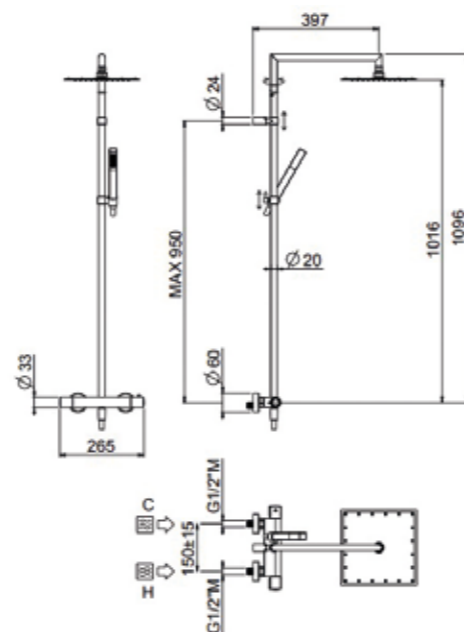

PN See legend page 10

PN

SET ART	CARTRIDGE	SHOWER HEAD	DIMENSIONS	SHOWER	HANDLES	€
00-1810Q-CR	THERMOSTATIC	MYSLIM STAINLESS STEEL NON-INSPECTABLE	240X240	SQUARE ABS	IN ABS	623,00
00-1910Q-CR	THERMOSTATIC	MYSLIM STAINLESS STEEL NON-INSPECTABLE	240X240	SQUARE ABS	IN BRASS	688,00
00-1803Q-CR	THERMOSTATIC	MYSLIM STAINLESS STEEL NON-INSPECTABLE	240X240	SQUARE ABS	IN ABS	695,00
00-1903Q-CR	THERMOSTATIC	MYSLIM STAINLESS STEEL NON-INSPECTABLE	240X240	SQUARE ABS	IN BRASS	760,00
01-1810Q-CR	MECHANICAL	MYSLIM STAINLESS STEEL NON-INSPECTABLE	240X240	SQUARE ABS	IN ABS	639,00
01-1910Q-CR	MECHANICAL	MYSLIM STAINLESS STEEL NON-INSPECTABLE	240X240	SQUARE ABS	IN BRASS	693,00
01-1803Q-CR	MECHANICAL	INSPECTABLE STAINLESS STEEL MYSLIM	240X240	SQUARE ABS	IN ABS	711,00
01-1903Q-CR	MECHANICAL	INSPECTABLE STAINLESS STEEL MYSLIM	240X240	SQUARE ABS	IN BRASS	765,00