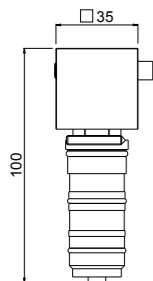

• Kit for converting Extreme mechanical mixer into thermostatic mixer

ART. **ORIC058** € 121,00

For articles:
21560-CR; 21561-CR
01-02xxE-CR; 01-12xxE-CR