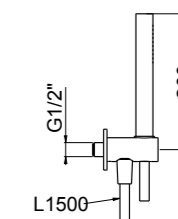

Duplex

- Anti-liming, inspectable and serviceable, brushed stainless steel shower, 1 jet
- Wall outlet with holder
- Fitting G 1/2"
- PVC flexible hose 150 cm
- Brushed stainless steel AISI316L