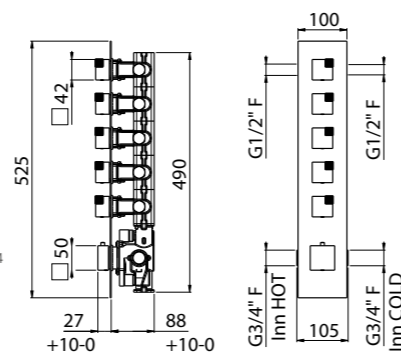

Mounting kit