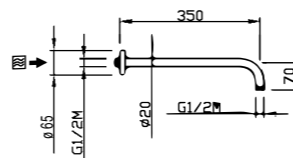

ART. 20070C35-CRX center distance 35 cm € 213,00

1. **Lusso**
2. Stainless Steel
   - Fitting G 1/2"
   - Ideal for large shower heads
   - Chrome

AVAILABLE FINISHINGS
MODERN 2
CLASSIC 2
PVD 1

To match shower head, see page 344
See installation heights page 560

ART. 20026C30-CR center distance 30 cm € 60,00
ART. 20026C35-CR center distance 35 cm € 64,50
ART. 20026C40-CR center distance 40 cm € 75,00

1. **Tondo XL**
2. Brass
   - Ø 26
   - Fitting G 1/2"
   - Chrome

AVAILABLE FINISHINGS
MODERN 2
CLASSIC 2
PVD 1

For finishing surcharge, see table on the inside cover of the catalogue
To match shower head, see page 344
See installation heights page 560

ART. 20040C35-CR (0001) center distance 35 cm € 66,00
ART. 20040C40-CR (0001) center distance 40 cm € 71,00

1. **Spigolo**
2. Brass
   - Ø 20
   - Fitting G 1/2"
   - Chrome

AVAILABLE FINISHINGS
MODERN 2
CLASSIC 2
PVD 1

For finishing surcharge, see table on the inside cover of the catalogue
To match shower head, see page 344
See installation heights page 560
PN See legend on page 10

ART. 20600C20-CR center distance 20 cm € 12,00
ART. 20600C25-CR center distance 25 cm € 12,50
ART. 20600C30-CR center distance 30 cm € 13,00

1. **ECO**
2. Brass
   - Ø 18
   - Fitting G 1/2"
   - Chrome

AVAILABLE FINISHINGS
MODERN 2
CLASSIC 2
PVD 1

For finishing surcharge, see table on the inside cover of the catalogue
To match shower head, see page 344
See installation heights page 560

ART. 20020C30-CR center distance 30 cm € 46,50
ART. 20020C35-CR center distance 35 cm € 50,00
ART. 20020C40-CR center distance 40 cm € 58,00

1. **Tondo S**
2. Brass
   - Ø 20
   - Fitting G 1/2"
   - Chrome

AVAILABLE FINISHINGS
MODERN 2
CLASSIC 2
PVD 1

For finishing surcharge, see table on the inside cover of the catalogue
To match shower head, see page 344
See installation heights page 560
PN See legend on page 10