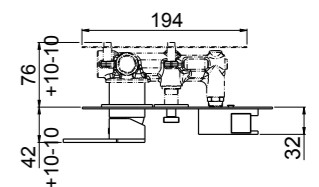

2-way single-control concealed shower mixer

- Conventional cartridge
- Automatic diverter with stop ²
- Square brass/ABS shower 1 jet
- Wall outlet with shower holder
- PVC flexible hose 150 cm
- Inlets G 1/2"
- Concealed with protective cover ³
- Chrome