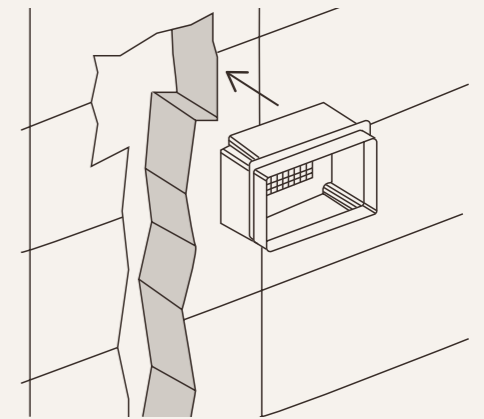

CONCEALED

The audio device consists of 2 high-performance stereo speakers that are easy to install. The speakers are sized to fit a concealed 503E power & switching box for 3 standard modules.

By preparing the electrical connection in the power & switching box and a Ø25 mm duct connecting the control unit and the two audio speakers, a music system can be installed not only in the bathroom but also in other areas in the house.