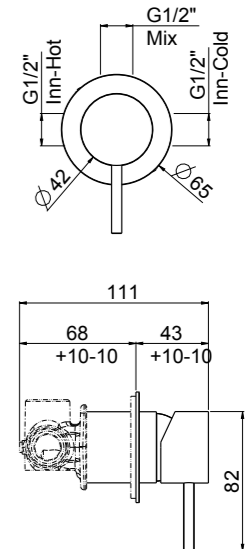

ART. W2502 concealed part € 136,00

PN

0-NVS2701-316¹ TOTAL € 480,00

¹ Order outer part number + concealed part number
PN See legend on page 10

ART. 0-NVS4700EST-316 outer part € 184,00

1. **1-way single-control mixer**
2. Conventional cartridge
   - Inlets G 1/2"
   - Wall-mounted remote control
   - To pair with wall-mounted spout
   - Brushed stainless steel AISI316L