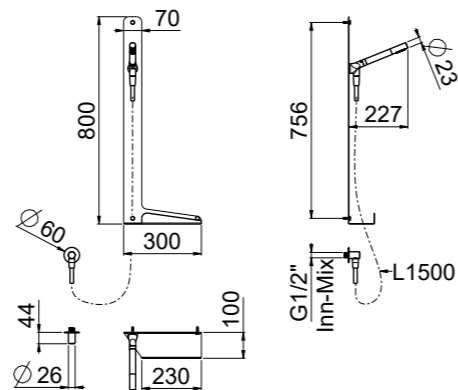

ART. 96250-CRNE/NEOP black chrome version with Stick shower in CRNE brass € 317,00

Black Flight 1

- Wall ramp with integrated shelf
- Height 80 cm
- Shelf 23x10 cm
- CRNE brass shower Stick
- NEOP PVC flexible hose 150 cm
- CRNE magnetic holder
- NEOP ramp
- 33642-CR water outlet