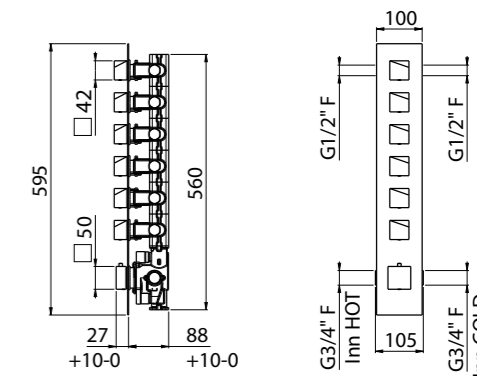

Mounting kit