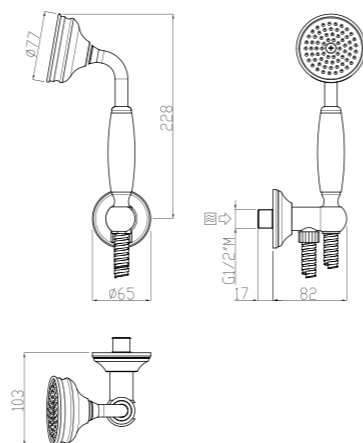

AVAILABLE FINISHINGS

- MODERN 8
- CLASSIC 8
- PVD 6

For finishing surcharge, see table on the inside cover of the catalogue