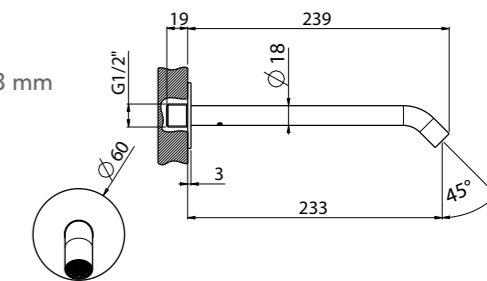

1. Wall-mounted washbasin spout XL
2. Spout center distance 233 mm
   - Inlets G 1/2"
   - To pair with mixer
   - Chrome

1. AVAILABLE FINISHINGS

MODERN	13
CLASSIC	12
PVD	11

For finishing surcharge, see table on the inside cover of the catalogue

ART. 0-ITD2702EST-CR outer part € 221,00

PN