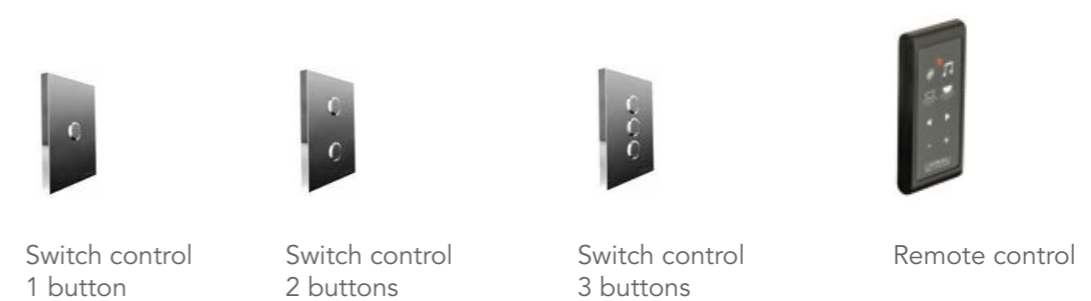

CONTROLS

from page 386