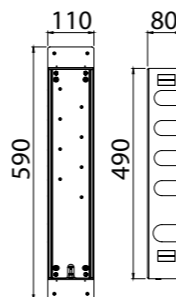

ART. W21049CR ² concealed part 4-way € 998,00

AVAILABLE FINISHINGS

- MODERN 5
- CLASSIC 5
- PVD 1

For finishing surcharge, see table on the inside cover of the catalogue

1. 1 For horizontal installation order 21040EST/O-CR
  2. 2 See installation heights, flow rate and spare parts table page 568
  3. 3 Order outer part number + concealed part number
  4. 4 See details page 531
2. Neutral standard jet serigraph. For additional serigraph with icons, specify jet outlets (see page 573) and connection sequence when ordering

21040-CR ³ 4-way TOTAL € 1.531,00