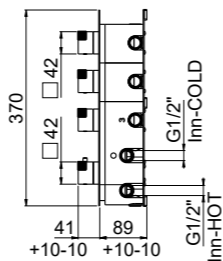

1. Concealed shower mixer with simultaneous openings
2. Thermostatic cartridge
   - 3 outlets G 1/2", ceramic headworks 90°
   - Inlets G 1/2"
   - Concealed with protective cover ⁴
   - Chrome