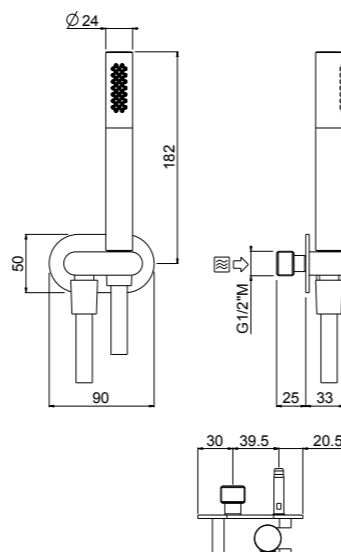

Stick 4

- Single-function, anti-liming, inspectable and serviceable brass or ABS
- Wall outlet with holder
- Fitting G 1/2"
- PVC flexible hose 150 cm double anti-torsion
- Chrome