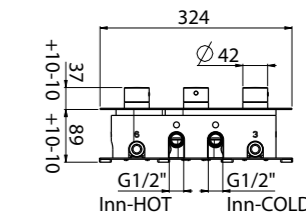

1. **Horizontal concealed shower mixer**
2. Thermostatic cartridge
   - Rotating diverter with 4, 5 or 6 outlet closure
   - Inlets G 1/2"
   - Concealed with protective cover³
   - Easy-grip kit included⁴
   - Chrome