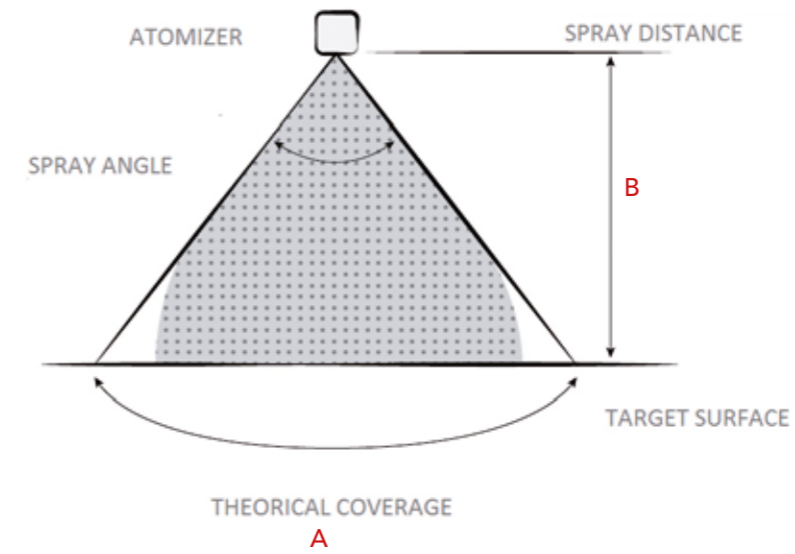

Recommended installation locations.

H (cm)	150	160	170	180	190	200	210
A (cm)	190	200	210	220	230	240	250
B	Position at shoulder height						
C	Position at lumbar zone height						
D	Position at thigh height						

The spray angle at 3 bar is 70°.

(B)	10 cm	15 cm	20 cm	25 cm	30 cm	35 cm	40 cm	45 cm	50 cm	55 cm	60 cm	70 cm	75 cm	80 cm	85 cm	90 cm	95 cm	100 cm	110 cm	120 cm	130 cm	140 cm	150 cm
(A)	14	21	28	35	42	49	56	63	70	77	91	98	105	112	119	126	133	140	154	168	182.1	196.1	210.1

Whirlpool jet performance.