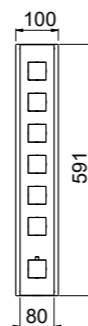

Concealed shower mixer with simultaneous openings

- Thermostatic cartridge
- 6 outlets G 1/2", ceramic headworks 90°
- Inlets G 1/2"
- Concealed with protective cover⁴
- Chrome