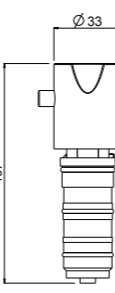

- Kit for converting Rigoletto mechanical mixer with brass handles into thermostatic mixer

For articles:
21515-CR
01-09xx-CR; 01-19xx-CR

ART. ORIC062 € 102,00