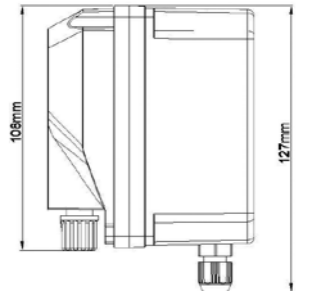

ART. 0A110E	Eucalyptus	€ 208,00
ART. 0A110M	Maracuja	€ 208,00
ART. 0A110A	Orange	€ 208,00
ART. 0A110MF	Cold Mint	€ 208,00

Essences tank 5 l

- Eucalyptus
- Maracuja
- Orange
- Cold Mint