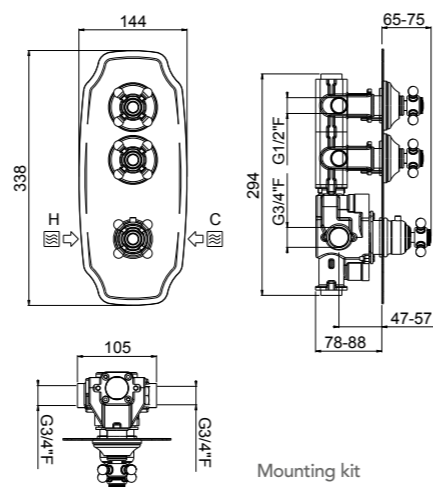

ART. 21024EST-CR¹ outer part 2-way € 384,00

Concealed high flow rate shower mixer

- Thermostatic cartridge
- 2 outlets G 1/2", ceramic headworks 90°
- Inlets G 3/4"
- Optional mounting kit, recommended⁴
- Chrome