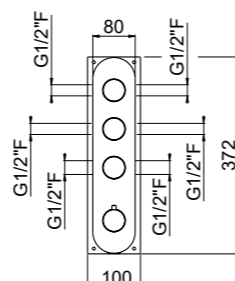

1. Concealed shower mixer with simultaneous openings
2. Thermostatic cartridge
   - 3 outlets G 1/2", ceramic headworks 90°
   - Inlets G 1/2"
   - Concealed with protective cover ⁴
   - Chrome