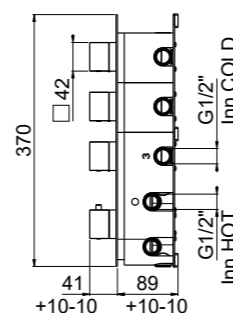

1. AVAILABLE FINISHINGS

MODERN	5
CLASSIC	5
PVD	1