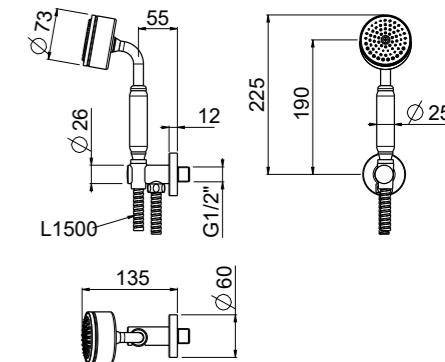

AVAILABLE FINISHINGS

- MODERN 8
- CLASSIC 8
- PVD 6

For finishing surcharge, see table on the inside cover of the catalogue