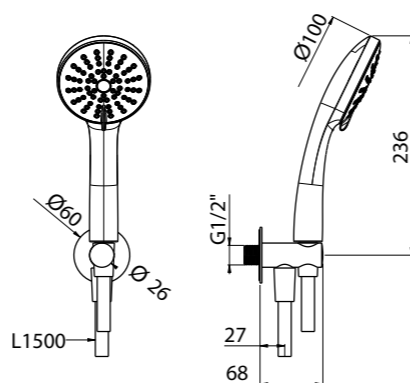

AVAILABLE FINISHINGS

-

PN See legend on page 10