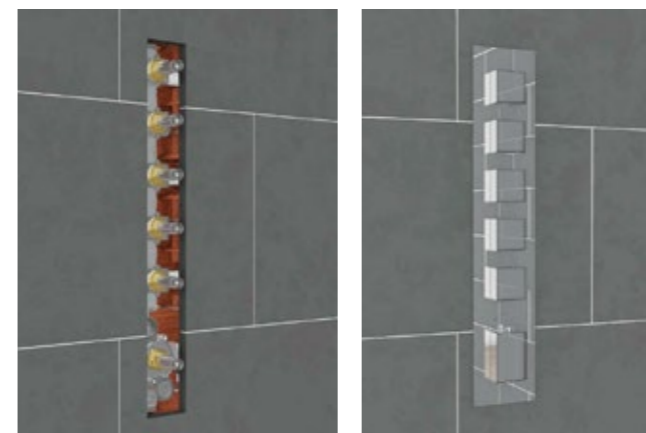

4. Remove the protection. Finish with plaster and lay the coating. Lastly, install and secure the aesthetic plate of the thermostatic with all components.