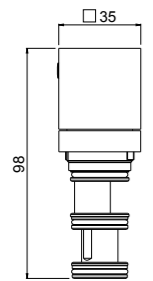

• Kit for converting Extreme thermostatic mixer into mechanical mixer

ART. **ORIC057** € 162,00

For articles:
21550-CR; 21551-CR
00-02xxE-CR; 00-12xxE-CR