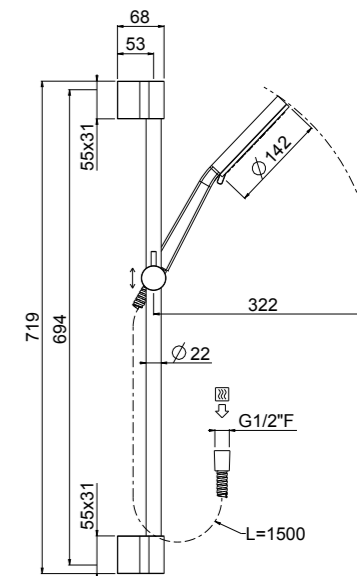

PN

Relax

- Sliding rail
- Ø 22 mm
- Height 72 cm
- Center distance 69.4 cm
- Relax shower 3 jets in ABS anti-liming, Ø 140
- Stainless steel flexible hose 150 cm with double interlock
- Sliding rail that can be combined with soap dish art.70200-AC (see page 514)
- Chrome