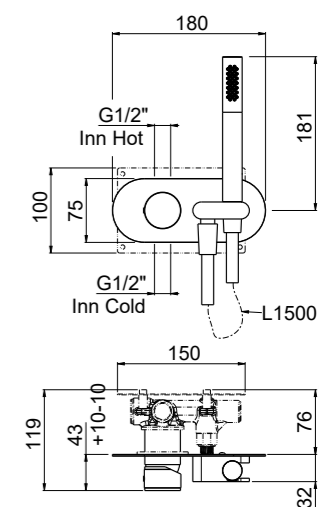

ART. W5700¹ concealed part € 227,00

1. **1-way single-control concealed shower mixer**
2. Conventional cartridge
   - Stick brass/ABS shower 1 jet
   - Wall outlet with shower head mount
   - PVC flexible hose 150 cm
   - Inlets G 1/2"
   - Concealed with protective cover³
   - Chrome