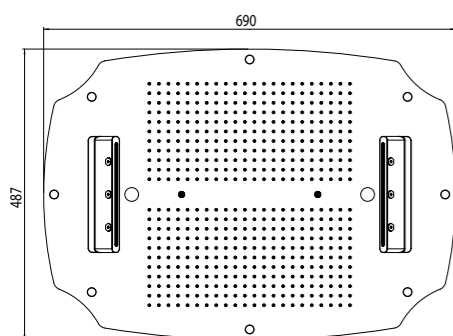

ART	CHROMOTHERAPY	ATOMIZERS	WATER-FALLS	No. WAYS	€
23071X-CRX			● 2	3	2.389,00
23071X/S-CRX*	● 2		● 2	3	3.134,00
23071XN-CRX		● 2	● 2	4	2.577,00
23071XN/S-CRX*	● 2	● 2	● 2	4	3.296,00

*Components not included for chromotherapy:
Switch control or remote control. See page 386

N.B. Also available with RGBW, chromotherapy spotlights and white light by adding W to article code.

EX: 23071XN/W/S-CRX.
White light surcharge: 2 spotlights add € 113.00 to list price.

For finishing surcharge, see table on the inside cover of the catalogue
See installation heights page 556
1 See details page 540
2 See details page 542
3 See details page 541
4 See details page 542
5 See details page 546

- Anti-liming
- Chromotherapy
- Rain
- Atomizers
- Single waterfall

Concealed Shower Heads