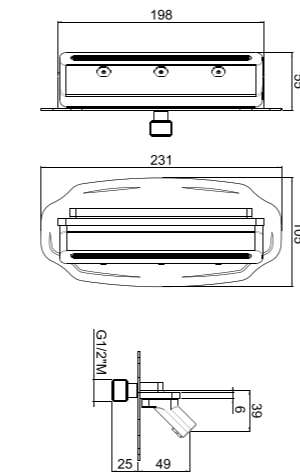

AVAILABLE FINISHINGS

- MODERN 7
- CLASSIC 7
- PVD 7

For finishing surcharge, see table on the inside cover of the catalogue
See installation heights page 563
1 See details page 546
PN See legend on page 10