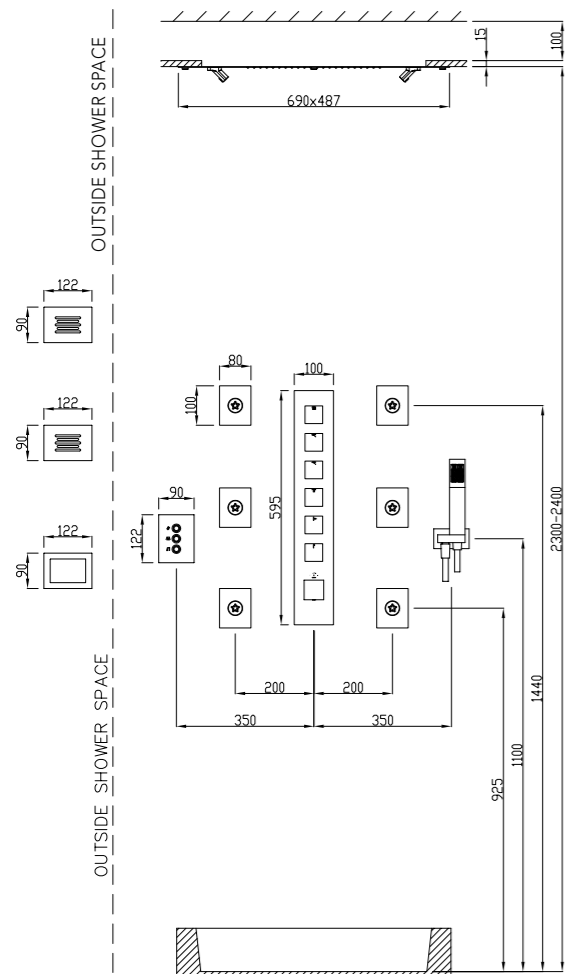

Installation height

Installation height

Installation height

MyDream Quadro

MyDream Tondo

MyDream Colonial

FEATURES MYDREAM SHOWER HEADS

Rain
An intense, full jet mimics the feeling of a relaxing rain shower on your skin.