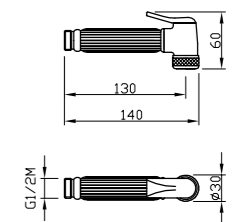

Standard RIG

- Brass push-lever shower
- Integrated drip-less system
- Chrome