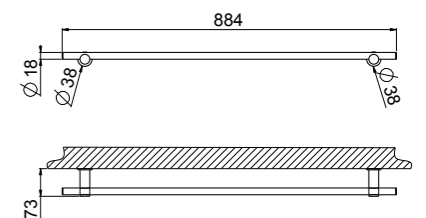

ART. 99006-316 € 169,00

Toilet Paper Holder
 • Brushed stainless steel AISI316L

ART. 99007-316 € 87,00

Robe Hook
 • Brushed stainless steel AISI316L

ART. 99008-316 € 193,00

Shelf
 • 250x120 cm
 • Brushed stainless steel AISI316L