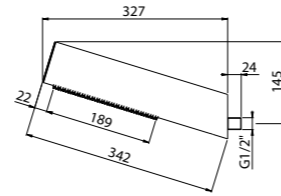

SCULL shower head

- Inspectable and serviceable
- Minimum flow rate 14 l/min
- Wall-mounted installation G1/2" fitting
- Easy-clean system, anti-liming silicon nozzles
- Chrome