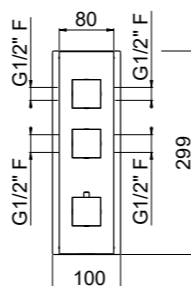

1. Concealed shower mixer with simultaneous openings
2. Thermostatic cartridge
   - 2 outlets G 1/2", ceramic headworks 90°
   - Inlets G 1/2"
   - Concealed with protective cover ⁴
   - Chrome