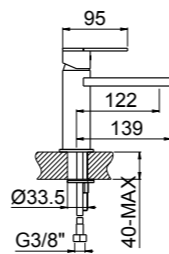

AVAILABLE FINISHINGS

- MODERN 2
- CLASSIC 1
- PVD 9

For finishing surcharge, see table on the inside cover of the catalogue
PN See legend on page 10