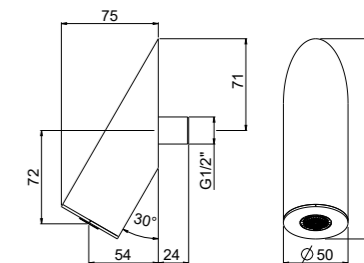

ILTONDO WALL-MOUNTED SHOWER HEAD

- Inspectable and serviceable
- Flow limiter 6 l/min at 3 bar
- Wall-mounted installation inlets G 1/2"
- Anti-liming rain aerator, inspectable and removable
- Stainless steel