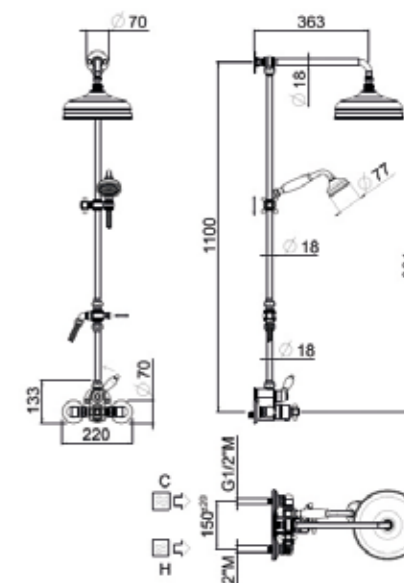

AVAILABLE FINISHINGS
MODERN 4
CLASSIC 6
PVD 3

For finishing surcharge, see table on the inside cover of the catalogue

SET ART	CARTRIDGE	SHOWER HEAD	DIMENSIONS	SHOWER	€
00-2000-CR	THERMOSTATIC	COLONIAL	Ø 220	COLONIAL	1.176,00
00-2005-CR	THERMOSTATIC	COLONIAL	Ø 270	COLONIAL	1.313,00
00-2002-CR	THERMOSTATIC	COLONIAL	Ø 310	COLONIAL	1.387,00