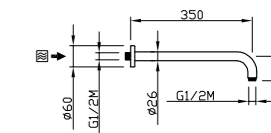

ART. 20026C30-CR center distance 30 cm € 60,00
 ART. 20026C35-CR center distance 35 cm € 64,50
 ART. 20026C40-CR center distance 40 cm € 75,00

- Tondo XL**
- Brass
 - Ø 26
 - Fitting G 1/2"
 - Chrome

AVAILABLE FINISHINGS
 MODERN 2
 CLASSIC 2
 PVD 1