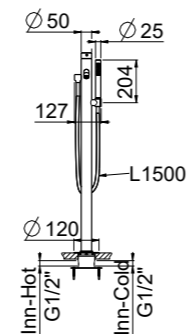

ART. W7302 concealed part € 235,00

0-NVS7302-316 ¹ TOTAL € 3.363,00

¹ Order outer part number + concealed part number

ART. 26112C35-316 complete article € 531,00

Complete set shower arm and shower head

- Shower head OttoMillimetri Ø 250
- Inspectable and serviceable
- Flat 7,5mm thickness
- Minimum flow 6/l min
- Flow limiter 11 l/min at 3 bar
- Anti-liming silicone nozzles, easy-clean system
- Brushed stainless steel AISI316L
- Brushed stainless steel AISI316 shower arm
- Ø 25
- Center distance 35 cm
- Fitting G 1/2"