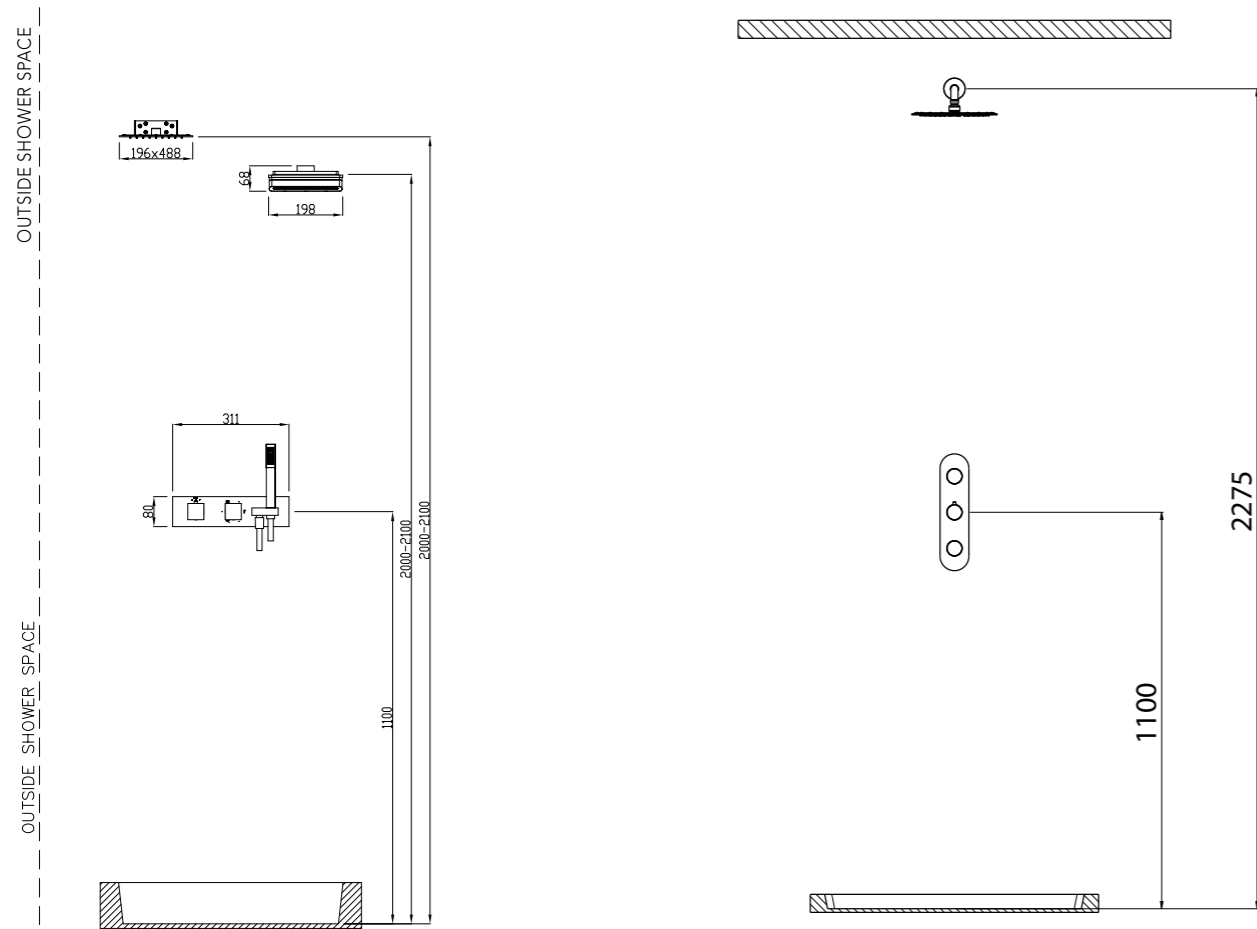

FEATURES WALL- AND CEILING-MOUNTED SHOWER HEADS

Rain
an intense, full jet mimics the sensation of a relaxing rain shower on the skin.

Soft jet *
an aerated jet that envelops the body in a soft, relaxing massage.

Single waterfall *
The power of a vigorous jet that regenerates the soul like a true, natural waterfall.

Chromotherapy *
The diffuse chromotherapy light envelops the entire body and the surrounding walls.

BENEFITS WALL- AND CEILING-MOUNTED SHOWER HEADS

- Wide range of solutions for design, functionality and installation options
- Chrome-plated stainless steel with electroplating treatment for all inspectable and serviceable versions
- Option of different finishings for all inspectable and serviceable versions
- Easy-clean anti-liming silicone nozzles for easy maintenance

* Functions available only for "Yes" model, see page 351