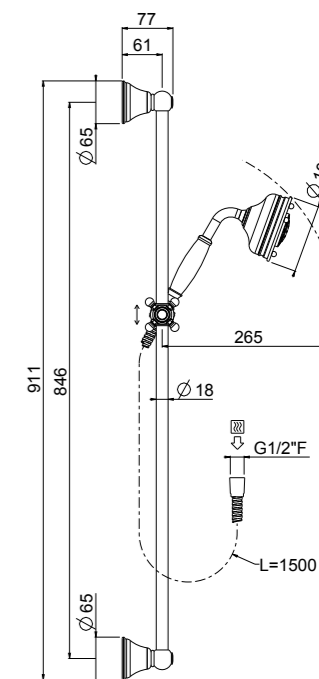

Colonial H90

- Sliding rail
- Ø 18 mm
- Height 91 cm
- Center distance 84.6 cm
- Traditional brass shower
- Stainless steel flexible hose 150 cm with double interlock
- Chrome