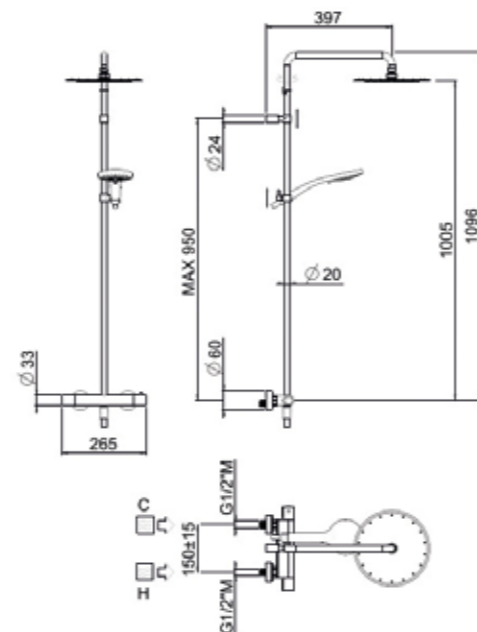

FIXED RIGOLETTO W/ ROUND OTTOMILLIMETRI

- Outer mixer, thermostatic or mechanical cartridge
- Inlets G 1/2"
- Rotating diverter with 2 outlet closure
- Fixed column with orientable shower arm
- Angled upper bridge
- Adjustable upper holder
- ABS anti-liming shower 3 jets
- OttoMillimetri chromed stainless steel round anti-liming shower head, Ø 250
- Slider in brass
- PVC flexible hose 150 cm with double anti-torsion
- Chrome

PN See legend page 10

PN

SET ART	CARTRIDGE	SHOWER HEAD	DIMENSIONS	SHOWER	HANDLES	€
00-18000-N-CR	THERMOSTATIC	OTTOMILLIMETRI CHROMED STAINLESS STEEL	Ø 250	NOVA ABS	IN ABS	668,00
00-19000-N-CR	THERMOSTATIC	OTTOMILLIMETRI CHROMED STAINLESS STEEL	Ø 250	NOVA ABS	IN BRASS	732,00
01-18000-N-CR	MECHANICAL	OTTOMILLIMETRI CHROMED STAINLESS STEEL	Ø 250	NOVA ABS	IN ABS	683,00
01-19000-N-CR	MECHANICAL	OTTOMILLIMETRI CHROMED STAINLESS STEEL	Ø 250	NOVA ABS	IN BRASS	738,00