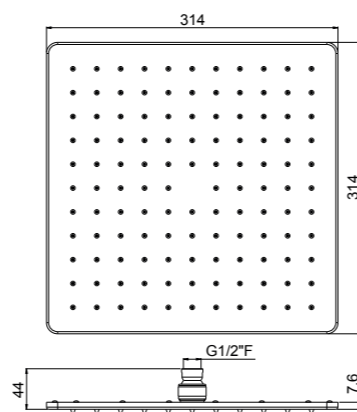

ART. **8MM0006CRX** inspectable and serviceable in CR stainless steel € **394,00**

PN

OttoMillimetri 300x300

- Inspectable and serviceable ¹
- Head thickness 7.5 mm
- Minimum flow rate 7 l/min
- Flow limiter 12 l/min 3 bar
- Easy-clean system, anti-liming silicone nozzles
- Can be installed flush with false ceiling using KIT00006 ²
- Chrome

Features:

- Rain with 120 nozzles

AVAILABLE FINISHINGS

- MODERN 2
- CLASSIC 2
- PVD 1

For finishing surcharge, see table on the inside cover of the catalogue

1 See details page 544

2 See details page 543

PN See legend on page 10

ART	€
KIT00006	65,50

ART. **23421-CR** inspectable and serviceable in BRASS CR € **166,00**

ART. **23425-CR** non-inspectable and non-serviceable in CR ABS € **65,00**

PN

Square 200x200

- Inspectable and serviceable/ Non-inspectable and non-serviceable
- Minimum flow rate 4 l/min
- Easy-clean system, anti-liming silicone nozzles
- Chrome

AVAILABLE FINISHINGS

- MODERN 2
- CLASSIC 2

For finishing surcharge, see table on the inside cover of the catalogue
FINISHINGS ONLY AVAILABLE FOR INSPECTABLE AND SERVICEABLE VERSIONS
PN See legend on page 10

ART. **8MM0005CRX** inspectable and serviceable in CR stainless steel € **295,00**

PN

OttoMillimetri 250x250

- Inspectable and serviceable ¹
- Head thickness 8 mm
- Minimum flow rate 6 l/min
- Flow limiter 11 l/min 3 bar
- Easy-clean system, anti-liming silicone nozzles
- Can be installed flush with false ceiling using KIT00006 ²
- Chrome

Features:

- Rain with 100 nozzles