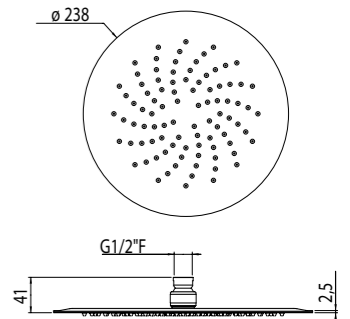

ART €
KIT00006 65,50

MySlim Ø 240

- Inspectable and serviceable ¹ / Non-inspectable and non-serviceable
- Ultra-flat 3mm/2.5mm thickness
- Minimum flow rate 6 l/min
- Flow limiter 11 l/min at 3 bar
- Easy-clean system, anti-liming silicone nozzles
- Can be installed flush with false ceiling using KIT00006 ²
- Polished Chrome/Stainless ³

Features:

- Rain with 92 anti-liming silicone nozzles

AVAILABLE FINISHINGS

MODERN 2
CLASSIC 2

For finishing surcharge, see table on the inside cover of the catalogue
FOR NON-INSPECTABLE AND NON-SERVICEABLE SHOWER HEAD ONLY AVAILABLE WITH SPZ FINISH cat. 14 (RECOMMENDED WITH STN FINISHING SHOWER ARM)

1 See details page 544

2 See details page 543

3 INSPECTABLE AND SERVICEABLE version (CRX): chrome plated.

NON-SERVICEABLE version (NI): polished stainless steel

PN See legend on page 10