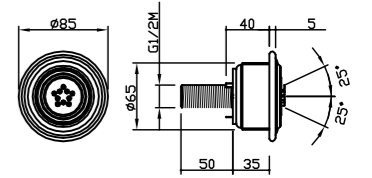

Body-jet Colonial

- Concealed ¹
- Orientable
- Anti-liming
- Inspectable and serviceable
- Hydromassage jet
- Minimum flow rate 4 l/m
- Chrome

AVAILABLE FINISHINGS
MODERN 9
CLASSIC 9
PVD 9

For finishing surcharge, see table on the inside cover
of the catalogue
See installation heights page 564
1 Prepare concealed housing