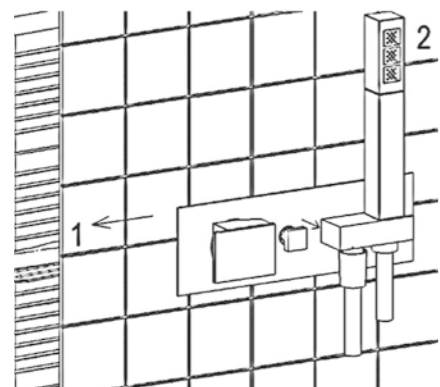

AUTOMATIC DIVERTER WITH STOP

Automatic diverter with stop