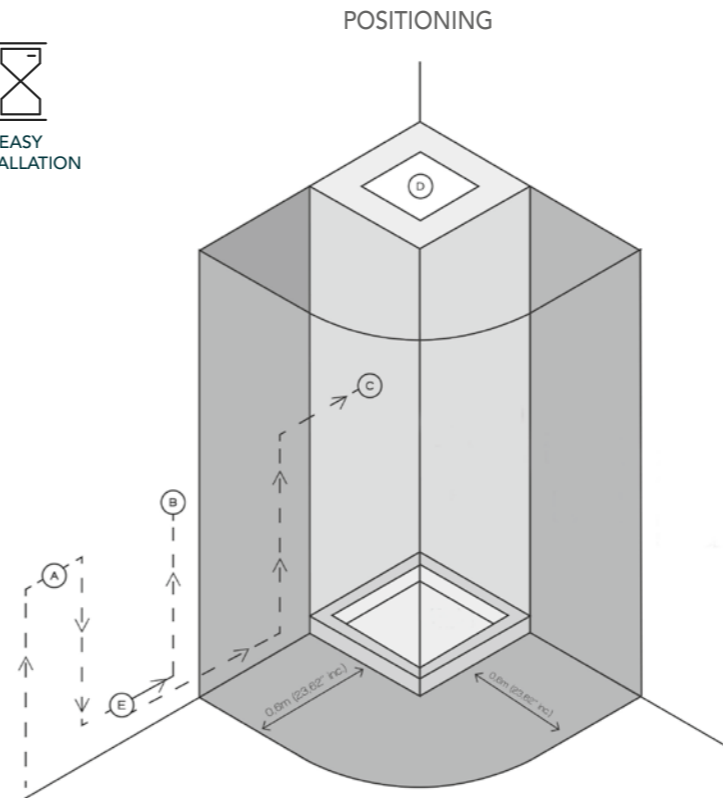

**AUDIO
SYSTEM**