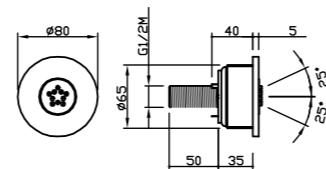

Body-jet Tondo

- Concealed ¹
- Orientable
- Anti-liming
- Inspectable and serviceable
- Hydromassage jet
- Minimum flow rate 4 l/m
- Chrome

AVAILABLE FINISHINGS
MODERN 9
CLASSIC 9
PVD 9

For finishing surcharge, see table on the inside cover
of the catalogue
See installation heights page 564
1 Prepare concealed housing