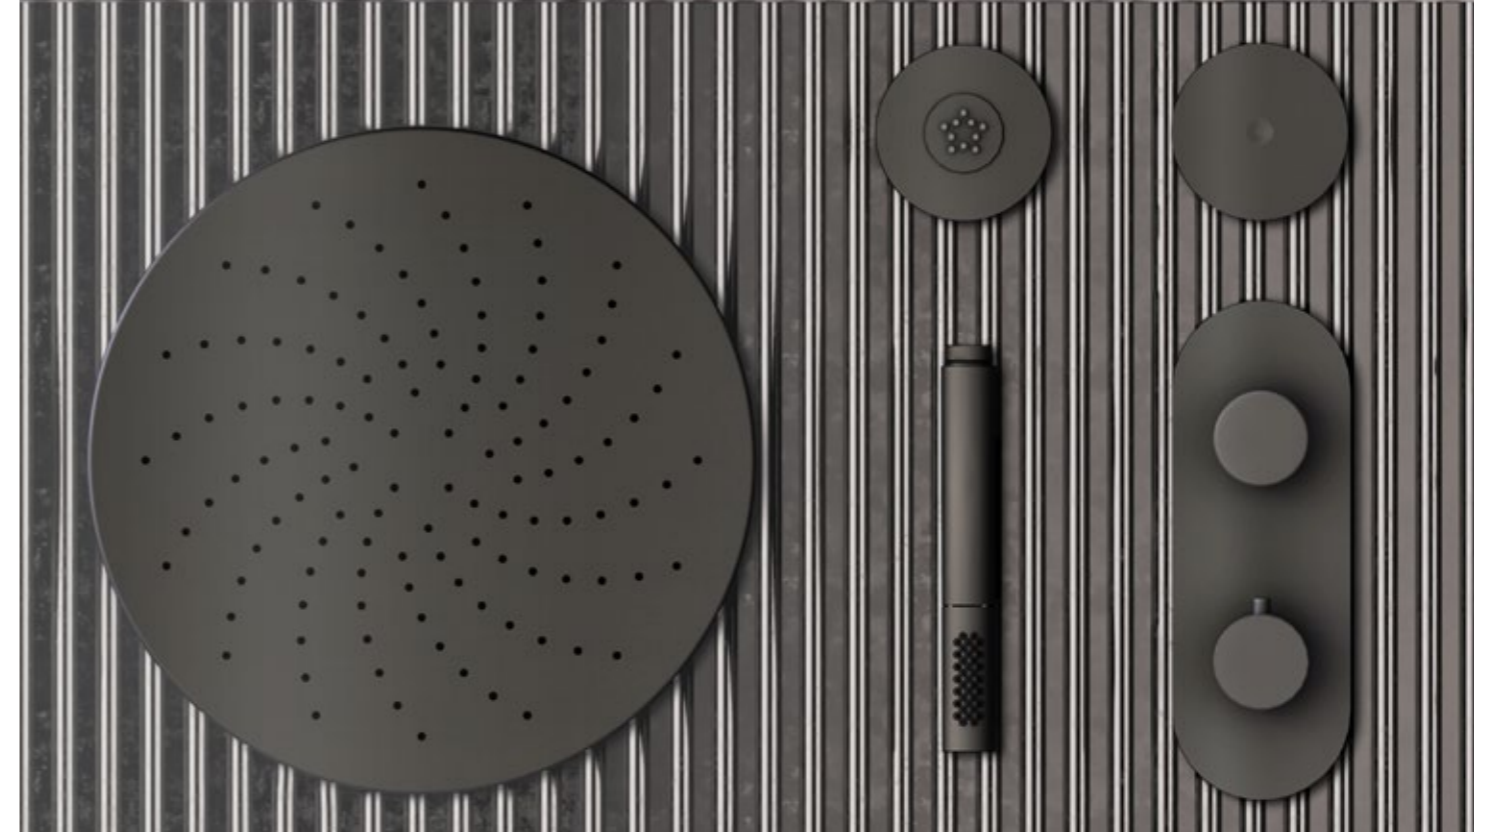

SHOWER

154

CONCEALED - THERMOSTATIC CARTRIDGE - G 1/2"

157

CONCEALED - MECHANICAL CARTRIDGE - G 1/2"

159

CONCEALED - CONVENTIONAL CARTRIDGE - G 1/2"