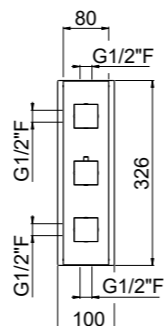

1. Vertical concealed shower mixer
2. Thermostatic cartridge
   - Rotating diverter with 4, 5 or 6 outlet closure
   - Inlets G 1/2"
   - Concealed with protective cover ³
   - Chrome