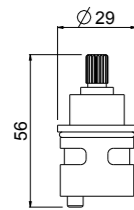

- Diverter Cartridge 2-way Ø 29

ART. ORIC060 € 44,00

For Select columns code:
00-115x
For Gem columns code:
00-13xx