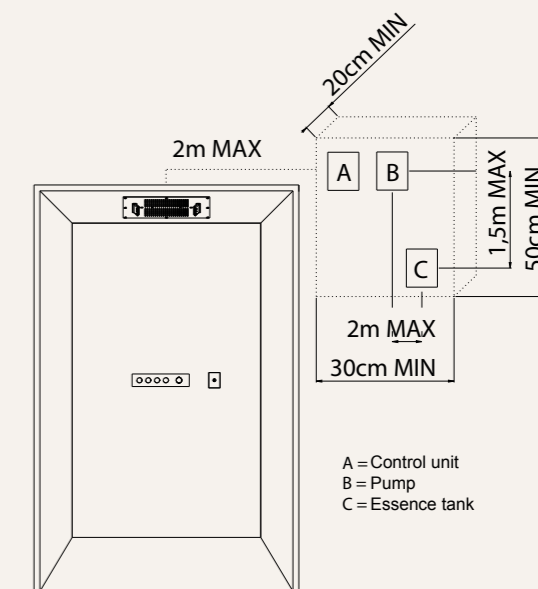

INSTALLATION TIPS