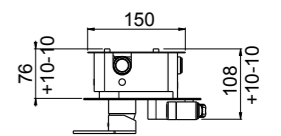

IlQuadro Single-control mixer

- Single-control concealed 1-way mixer with holder and safety stop system¹
- Brass push lever shower
- Interchangeable filter
- Integrated drip-less system
- PVC flexible hose 100 cm
- Chrome