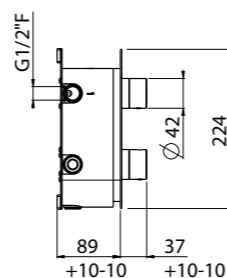

ART. 21428EST/A-CR outer part 2-way € 161,00
ART. 21438EST/A-CR outer part 3-way € 161,00

PN

Vertical concealed shower mixer

- Mechanical cartridge
- Rotating diverter with 2 or 3 outlet closure
- Inlets G 1/2"
- Concealed with protective cover³
- Easy-grip kit included⁴
- Chrome