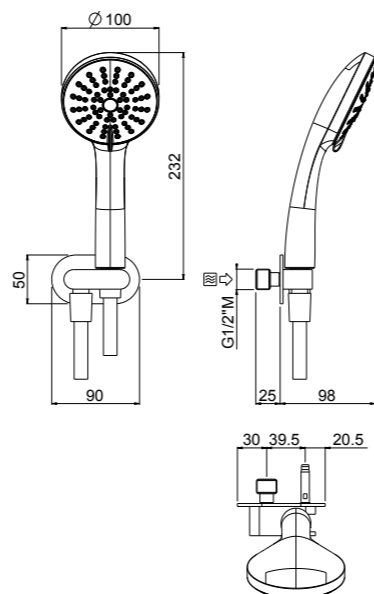

Nova

- Shower abs 3 jets, Anti-liming, ABS
- Wall outlet with holder
- Fitting G 1/2"
- PVC flexible hose 150 cm double anti-torsion
- Chrome

AVAILABLE FINISHINGS

-

PN See legend on page 10

ART. 65291-CR shower brass € 141,00