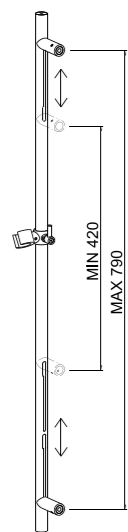

The wide range of center distance adjustment means that the holders can always be positioned within the grouting without drilling into the coating.

Maximum center distance 79 cm and minimum center distance 42 cm.