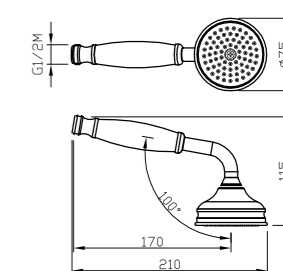

ART. 55305-CR in ABS € 18,00

Sirius

- Shower 5 jets in ABS
- Anti-liming
- Chrome

AVAILABLE FINISHINGS

-

ART. 48605-CR in ABS € 14,50

Ruby

- 1 jet shower in ABS
- Anti-liming
- Chrome

AVAILABLE FINISHINGS

-

ART. 52000/SC-CR handle in brass € 123,00

ART. 52200/SC-CR handle in resin € 115,00

Colonial 5

- Shower 5 jets in brass
- Anti-liming
- Inspectable and serviceable
- Chrome

AVAILABLE FINISHINGS

- MODERN 4
- CLASSIC 4
- PVD 3

For finishing surcharge, see table on the inside cover of the catalogue

ART. 45020/SC-CR handle in brass € 74,50

ART. 45220/SC-CR handle in resin € 67,50

Colonial

- 1 jet shower in brass
- Anti-liming
- Inspectable and serviceable
- Chrome

AVAILABLE FINISHINGS

- MODERN 4
- CLASSIC 4
- PVD 3

For finishing surcharge, see table on the inside cover of the catalogue

ART. 44020/SC-CR handle in brass € 52,00

ART. 44220/SC-CR handle in resin € 46,50

Old America

- 1 jet shower
- Anti-liming
- Inspectable and serviceable
- Chrome

AVAILABLE FINISHINGS

- MODERN 4
- CLASSIC 4
- PVD 3

For finishing surcharge, see table on the inside cover of the catalogue

ART. 43005-CR handle in brass € 34,50

ART. 43205-CR handle in resin € 32,00

Antica

- 1 jet shower
- Inspectable and serviceable
- Chrome

AVAILABLE FINISHINGS

- MODERN 4
- CLASSIC 4
- PVD 3

For finishing surcharge, see table on the inside cover of the catalogue