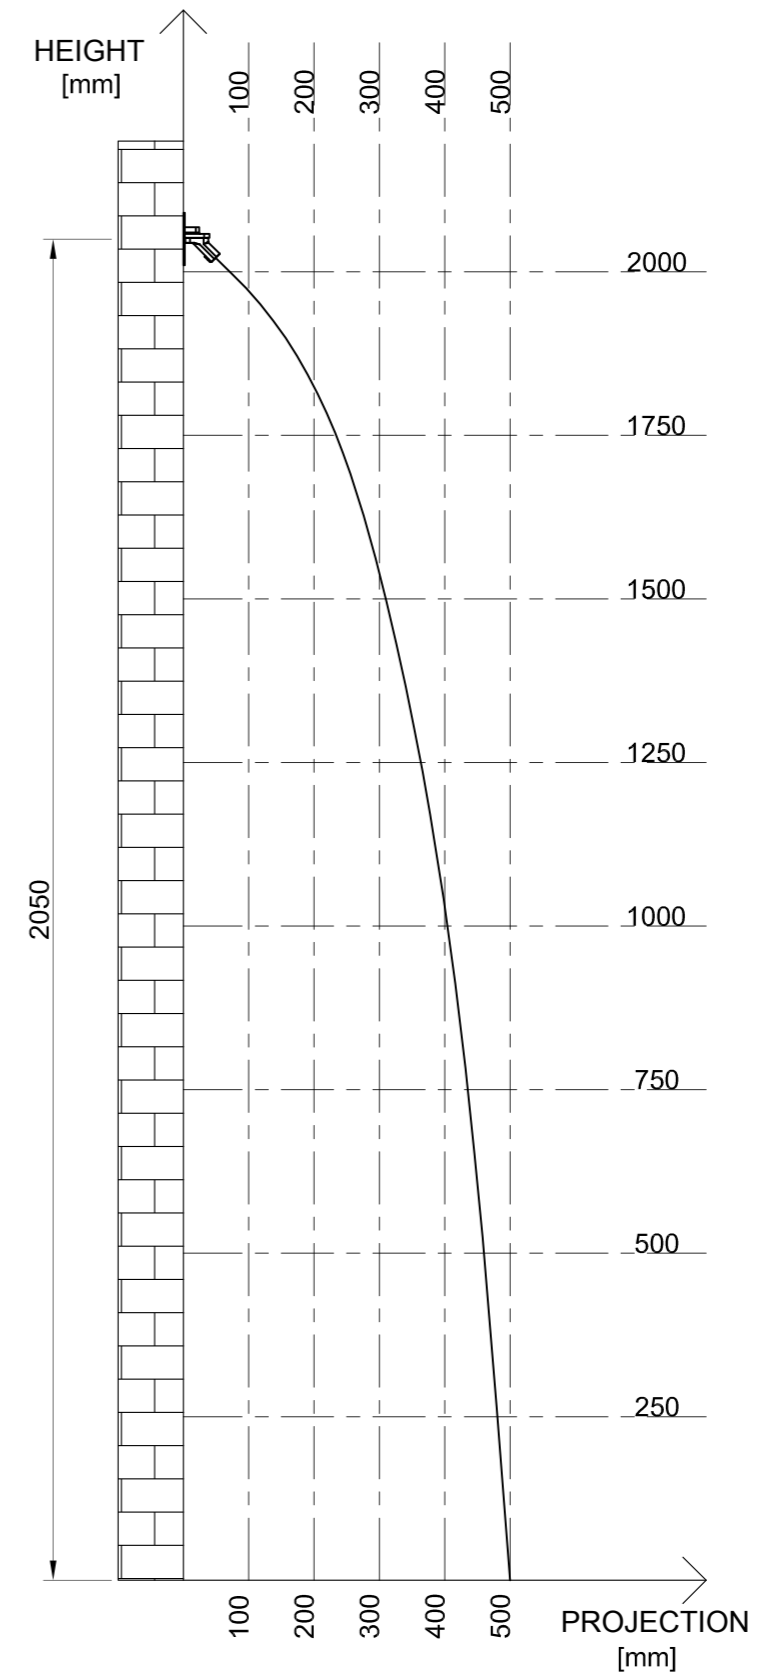

Waterfall jet projection test at 3 bar
(standard mains water system pressure).

Waterfall jet projection test at 3 bar
(standard mains water system pressure).