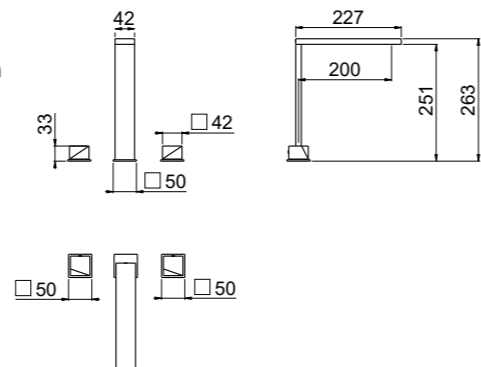

1. **3-hole tall washbasin mixer**
2. Spout center distance 200 mm
   - Ceramic headworks 90°
   - Connection flexible hoses
   - Without drain
   - Chrome

ART. 0-DSD0701-CR complete article € 614,00

1. **Washbasin single-hole mixer**
2. Spout center distance 150 mm
   - Single-control mixer
   - Connection flexible hoses
   - Without drain
   - Chrome