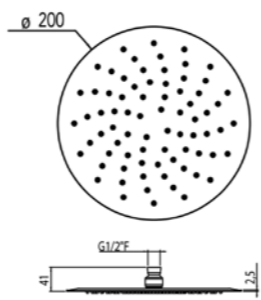

DueMillimetri Ø200

- Non-inspectable and non-serviceable
- Ultra-flat 2,5mm thickness
  Minimum flow rate 6 l/min
- Flow limiter
- Anti-liming silicone nozzles, easy-clean system
- Stainless steel