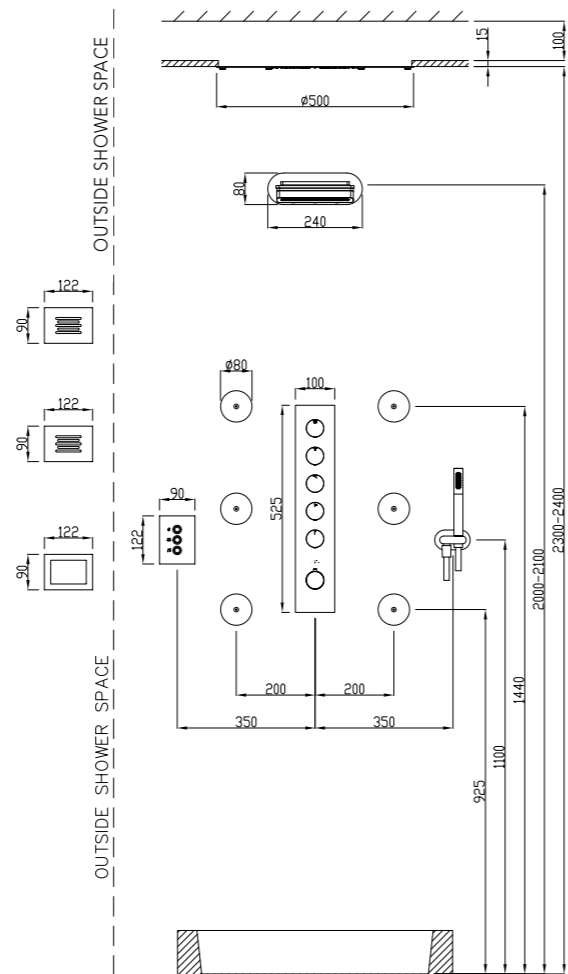

Installation height

Installation height

Installation height

MyDream Quadro

MyDream Tondo

MyDream Colonial

FEATURES MYDREAM SHOWER HEADS

Rain
An intense, full jet mimics the feeling of a relaxing rain shower on your skin.