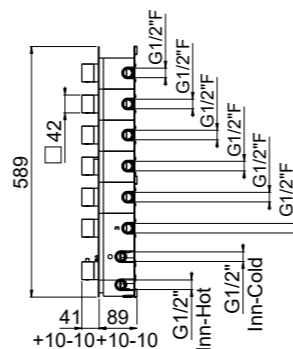

ART. 21062EST-CR¹ outer part 6-way € 791,00

Concealed shower mixer with simultaneous openings

- Thermostatic cartridge
- 6 outlets G 1/2", ceramic headworks 90°
- Inlets G 1/2"
- Concealed with protective cover⁴
- Chrome

ART. W21068² concealed part 6-way € 808,00

AVAILABLE FINISHINGS

MODERN	5
CLASSIC	5
PVD	1