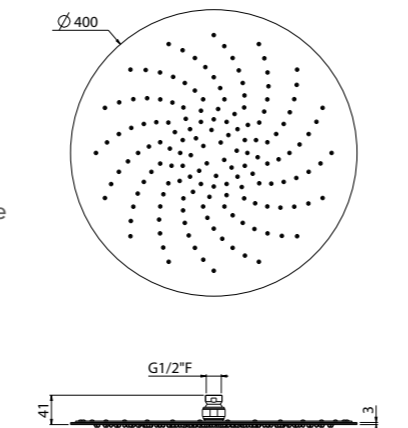

ART. **SLM0010CRX** inspectable and serviceable in CR stainless steel € 976,00

ART €
KIT00006 65,50

MySlim Ø 500

- Inspectable and serviceable ¹
- Ultra-flat 3mm thickness
- Minimum flow rate 9 l/min
- Flow limiter 15 l/min at 3 bar
- Easy-clean system, anti-liming silicone nozzles
- Can be installed flush with false ceiling using KIT00006 ²
- Chrome

Features:

- Rain with 252 nozzles

AVAILABLE FINISHINGS
MODERN 2
CLASSIC 2

Warning! Finish CRNE not feasible

For finishing surcharge, see table on the inside cover of the catalogue

1 See details page 544

2 See details page 543

ART. **SLM0004CRX** inspectable and serviceable in CR stainless steel € 613,00

ART €
KIT00006 65,50

MySlim Ø 400

- Inspectable and serviceable ¹
- Ultra-flat 3mm thickness
- Minimum flow rate 8 l/min
- Flow limiter 15 l/min at 3 bar
- Easy-clean system, anti-liming silicone nozzles
- Can be installed flush with false ceiling using KIT00006 ²
- Chrome

Features:

- Rain with 156 nozzles

AVAILABLE FINISHINGS
MODERN 2
CLASSIC 2

For finishing surcharge, see table on the inside cover of the catalogue

1 See details page 544

2 See details page 543

ART. **SLM0003CRX** inspectable and serviceable in CR stainless steel € 370,00
ART. **SLM0003/NI** non-inspectable and non-serviceable in stainless steel € 248,00

ART €
KIT00006 65,50

MySlim Ø 300

- Inspectable and serviceable ¹ / Non-Inspectable and serviceable
- Ultra-flat 3mm thickness
- Minimum flow rate 7 l/min
- Flow limiter 12 l/min at 3 bar
- Easy-clean system, anti-liming silicone nozzles
- Can be installed flush with false ceiling using KIT00006 ²
- Polished Chrome/Stainless ³

Features:

- Rain with 124 anti-limescale silicone nozzles

AVAILABLE FINISHINGS
MODERN 2
CLASSIC 2

For finishing surcharge, see table on the inside cover of the catalogue