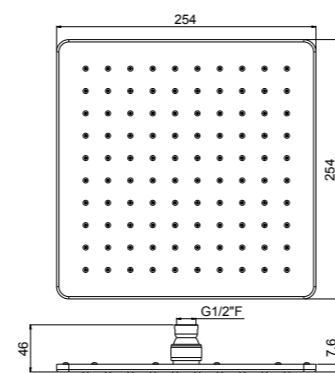

AVAILABLE FINISHINGS

- MODERN 2
- CLASSIC 2

For finishing surcharge, see table on the inside cover of the catalogue
FINISHINGS ONLY AVAILABLE FOR INSPECTABLE AND SERVICEABLE VERSIONS
PN See legend on page 10

ART. **8MM0005CRX** inspectable and serviceable in CR stainless steel € **295,00**

PN

OttoMillimetri 250x250

- Inspectable and serviceable ¹
- Head thickness 8 mm
- Minimum flow rate 6 l/min
- Flow limiter 11 l/min 3 bar
- Easy-clean system, anti-liming silicone nozzles
- Can be installed flush with false ceiling using KIT00006 ²
- Chrome

Features:

- Rain with 100 nozzles