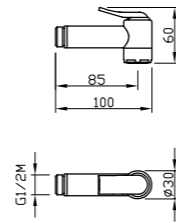

AVAILABLE FINISHINGS

-

CAUTION: do not connect directly to plumbing system. Use a suitable mixer