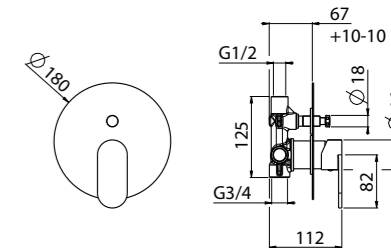

ART. W4701¹ Concealed part 2-way € 115,00

PN

Concealed single-control shower mixer 2-way

- Conventional cartridge
- 2 outlets
- Automatic diverter with stop³
- Inlets G 1/2"
- Chrome