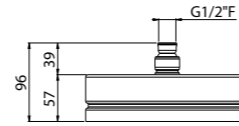

AVAILABLE FINISHINGS

- MODERN 3
- CLASSIC 3
- PVD 2

For finishing surcharge, see table on the inside cover of the catalogue
For shower arm combination see from page 342
See installation heights page 560