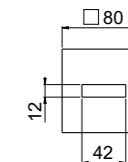

1. Wall-mounted washbasin/bathtub spout
2. Spout center distance 161 mm
   - Inlet G" 1/2
   - To pair with mixer
   - Chrome