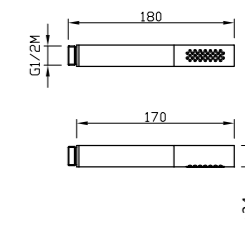

AVAILABLE FINISHINGS

- MODERN 4
- CLASSIC 4
- PVD 3