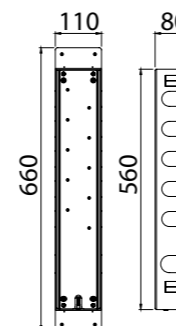

ART. W21059CR ² concealed part 5-way € 1.152,00

AVAILABLE FINISHINGS

- MODERN 5
- CLASSIC 5
- PVD 1

For finishing surcharge, see table on the inside cover of the catalogue

1. 1 For horizontal installation order 21050EST/O-CR
  2. 2 See installation heights, flow rate and spare parts table page 568
  3. 3 Order outer part number + concealed part number
  4. 4 See details page 531
2. Neutral standard jet serigraph. For additional serigraph with icons, specify jet outlets (see page 573) and connection sequence when ordering

21050-CR ³ 5-way TOTAL € 1.762,00