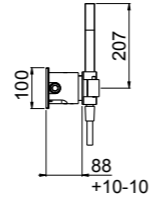

1. **Integrated duplex concealed shower mixer**
2. Thermostatic cartridge
   - Rotating diverter with 2 or 3 outlet closure
   - Square single-function shower in brass
   - Wall outlet with hand shower holder
   - PVC flexible hose 150 cm
   - Inlets G 1/2"
   - Concealed with protective cover³
   - Chrome