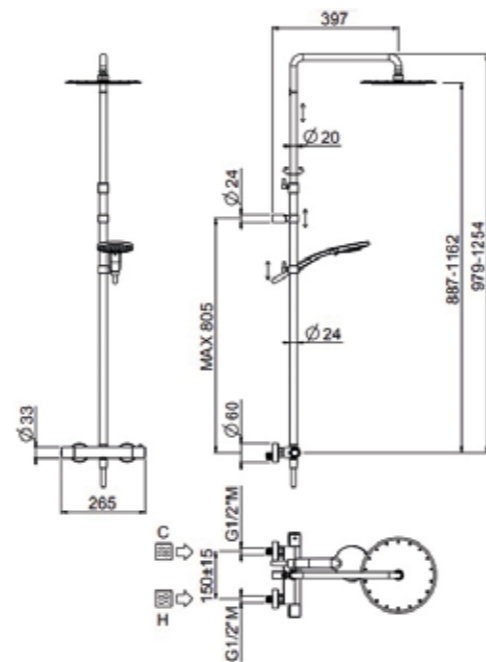

TELESCOPIC RIGOLETTO

- Outer mixer, thermostatic or mechanical cartridge
- Inlets G 1/2"
- Rotating diverter with 2 outlet closure
- Telescopic column with orientable shower arm
- Angled upper bridge
- Adjustable upper holder
- With NOVA ABS shower
- No shower head¹
- Slider in brass
- PVC flexible hose 150 cm with double anti-torsion
- Chrome

AVAILABLE FINISHINGS

- MODERN 4
- CLASSIC 6
- PVD 3

For finishing surcharge, see table on the inside cover of the catalogue
Caution! Finishings available for versions with brass handle
¹ Available for purchase only in combination with the shower head, see from page 344
AVAILABLE KIT00017 = 50 CM EXTENSION FOR TELESCOPIC COLUMNS € 138,50
PN See legend page 10

PN	SET ART	CARTRIDGE	SHOWER	HANDLES	€
	00-0840-CR	THERMOSTATIC	NOVA ABS	IN ABS	544,00
	00-0940-CR	THERMOSTATIC	NOVA ABS	IN BRASS	613,00
	01-0840-CR	MECHANICAL	NOVA ABS	IN ABS	560,00
	01-0940-CR	MECHANICAL	NOVA ABS	IN BRASS	619,00