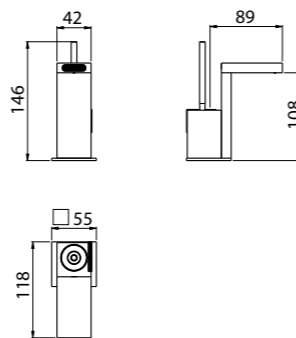

MODERN	11
CLASSIC	10
PVD	10

For finishing surcharge, see table on the inside cover of the catalogue

BIDET CONVENTIONAL CARTRIDGE

ART. 0-OCB3701-CR complete article € 600,00

Bidet single-hole mixer

- Spout center distance 89 mm
- Single-control mixer
- Connection flexible hoses
- Without drain
- Chrome