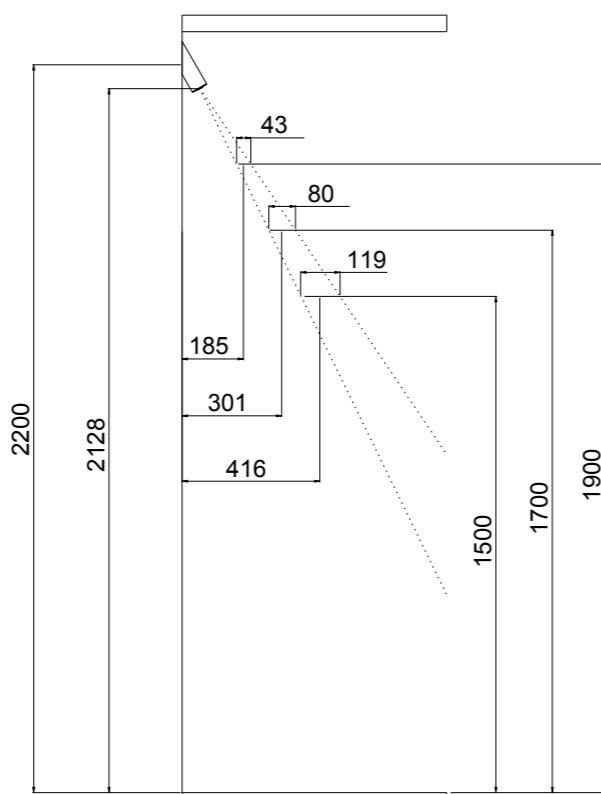

Wall-mounted

FEATURES WALL- AND CEILING-MOUNTED SHOWER HEADS

Rain Jet
An intense, full jet reproduces the sensation of a relaxing rain shower on the skin.

STRENGTHS OF WALL- AND CEILING-MOUNTED SHOWER HEADS

- Customised installation (one or more shower heads)
- Modular rain jet option
- Functionality and simplicity of design
- Easy-clean system for maintenance
- Inspectable aerator for maintenance