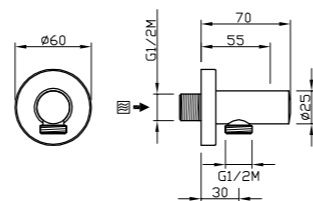

- Cylindrical holder
- Concealed
- Brass
- Fitting G 1/2" M
- Chrome