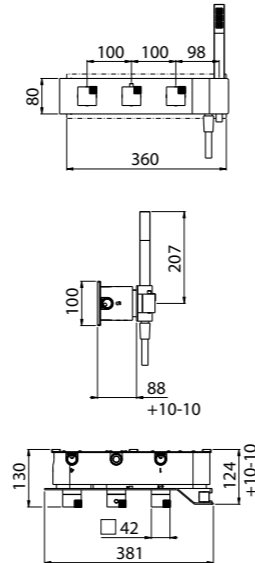

1. **Integrated duplex concealed shower mixer**
2. Thermostatic cartridge
   - Rotating diverter with 4, 5 or 6 outlet closure
   - Square single-function shower in brass
   - Wall outlet with hand shower holder
   - PVC flexible hose 150 cm
   - Inlets G 1/2"
   - Concealed with protective cover³
   - Chrome