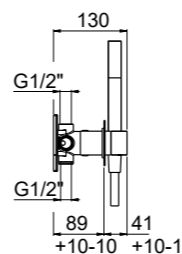

1. **Integrated duplex concealed shower mixer**
2. Mechanical cartridge
   - Rotating diverter with 4, 5 or 6 outlet closure
   - Square single-function shower in brass³
   - Wall outlet with hand shower holder
   - PVC flexible hose 150 cm
   - Inlets G 1/2"
   - Concealed with protective cover⁴
   - Chrome