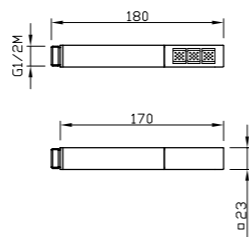

Square 45

- 1 jet shower in brass or ABS
- Anti-liming
- Inspectable and serviceable in brass version
- Chrome