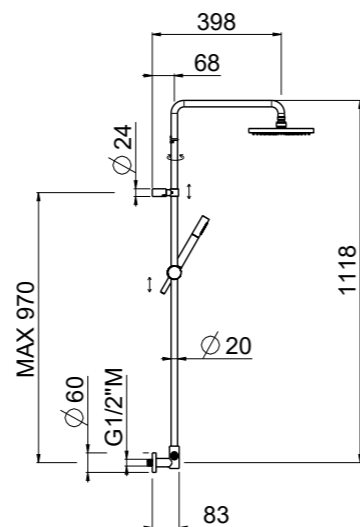

PN SET ART	CONNECTION	SHOWER HEAD	SHOWER	€
35491/ID-01E-CR	CONCEALED	DUEMILLIMETRI Ø 200 INOX	STICK ABS	351,00
35491/ED-01E-CR	EXTERNAL	DUEMILLIMETRI Ø 200 INOX	STICK ABS	367,00

PN See legend on page 10

PN SET ART	CONNECTION	SHOWER HEAD	SHOWER	€
35491Q/ID-06E-CR	CONCEALED	DUEMILLIMETRI 200X200 INOX	SQUARE ABS	336,00
35491Q/ED-06E-CR	EXTERNAL	DUEMILLIMETRI 200X200 INOX	SQUARE ABS	352,00

PN See legend on page 10

PN SET ART	CONNECTION	SHOWER HEAD	SHOWER	€
31696/ID-01E-CR	CONCEALED	STICK Ø 200 ABS	STICK ABS	298,00
31696/ED-01E-CR	EXTERNAL	STICK Ø 200 ABS	STICK ABS	314,00

PN See legend on page 10

PN SET ART	CONNECTION	SHOWER HEAD	SHOWER	€
31696Q/ID-06E-CR	CONCEALED	SQUARE 200X200 ABS	SQUARE ABS	307,00
31696Q/ED-06E-CR	EXTERNAL	SQUARE 200X200 ABS	SQUARE ABS	323,00

PN See legend on page 10