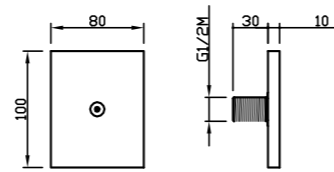

Atomizer Quadro

- Concealed ¹
- Inspectable and serviceable
- Misting jet
- Minimum flow rate 1 l/m
- Chrome