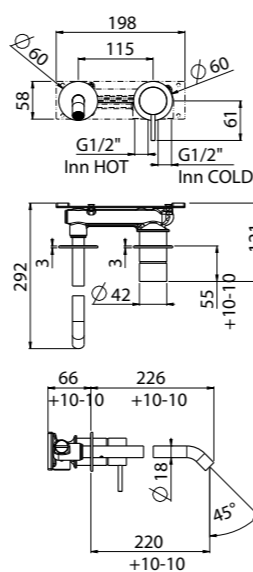

ART. 0-ITD2701EST-CR outer part € 175,00

PN

1. Wall-mounted washbasin mixer
2. Spout center distance 120 mm
   - Conventional cartridge
   - Inlets G 1/2"
   - Without drain
   - Chrome

ART. W2502 concealed part € 136,00

PN

1. AVAILABLE FINISHINGS

MODERN	5
CLASSIC	5
PVD	5

For finishing surcharge, see table on the inside cover of the catalogue
1 Order outer part number + concealed part number
PN See legend on page 10

0-ITD2701-CR ¹ TOTAL € 311,00

ART. 0-ITD2900-CR center distance 133 mm € 76,00
ART. 0-ITD2901-CR center distance 233 mm € 122,00

1. Wall-mounted washbasin spout
2. Spout center distance 133 mm
   - Inlets G 1/2"
   - To pair with mixer
   - Chrome

1. Wall-mounted washbasin spout XL
2. Spout center distance 233 mm
   - Inlets G 1/2"
   - To pair with mixer
   - Chrome

1. AVAILABLE FINISHINGS

MODERN	13
CLASSIC	12
PVD	11

For finishing surcharge, see table on the inside cover of the catalogue

ART. 0-ITD2702EST-CR outer part € 221,00

PN

1. Wall-mounted washbasin XL
2. Spout center distance 220 mm
   - Conventional cartridge
   - Inlets G 1/2"
   - Without drain
   - Chrome

ART. W2502 concealed part € 136,00

PN

1. AVAILABLE FINISHINGS

MODERN	5
CLASSIC	5
PVD	5

For finishing surcharge, see table on the inside cover of the catalogue
1 Order outer part number + concealed part number
PN See legend on page 10

0-ITD2702-CR ¹ TOTAL € 357,00

ART.0-ITD4704EST-CR ³ outer part 1-way € 75,00

PN

- 1-way single-control concealed shower mixer
2. Conventional cartridge
   - Inlets G 1/2"
   - Wall-mounted remote control
   - Chrome

ART. W4700 ¹ concealed part 1-way € 78,00

PN

1. AVAILABLE FINISHINGS

MODERN	13
CLASSIC	12
PVD	11