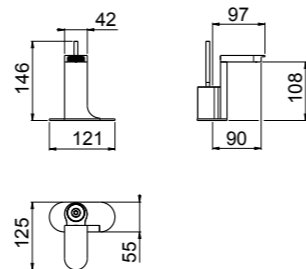

MODERN	2
CLASSIC	1
PVD	9

For finishing surcharge, see table on the inside cover of the catalogue

BIDET CONVENTIONAL CARTRIDGE

ART. 0-QTM3701-CR complete article € 643,00

Single-hole bidet mixer

- Spout center distance 90 mm
- Single-control mixer
- Connection flexible hoses
- Without drain
- Chrome