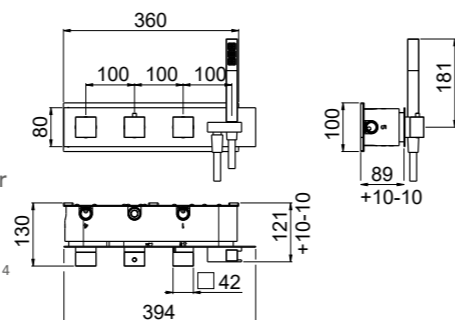

Integrated duplex concealed shower mixer

- Thermostatic cartridge
- Rotating diverter with 4, 5 or 6 outlet closure
- Square single-function shower in brass³
- Wall outlet with shower holder
- PVC flexible hose 150 cm
- Inlets G 1/2"
- Concealed with protective cover⁴
- Chrome