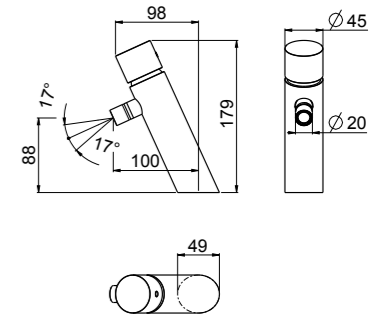

AVAILABLE FINISHINGS

- MODERN 2
- CLASSIC 1
- PVD 9

For finishing surcharge, see table on the inside cover of the catalogue
Photo matt brushed nickel finishing

ART. 0-SCL0703-CR complete article € 347,00

SCULL

Washbasin single-hole mixer

- Handle in brass
- Spout center distance 80 mm
- Single control mixer
- Connection flexible hoses
- Without drain
- Chrome