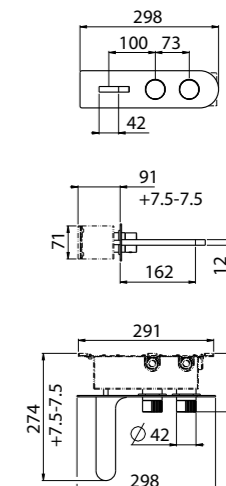

1. **Wall-mounted washbasin mixer**
2. Wall-mounted remote controls with plate
   - Spout center distance 162 mm
   - Ceramic headwork 90°
   - Inlets G 1/2"
   - Without drain
   - Concealed with protective cover ²
   - Chrome