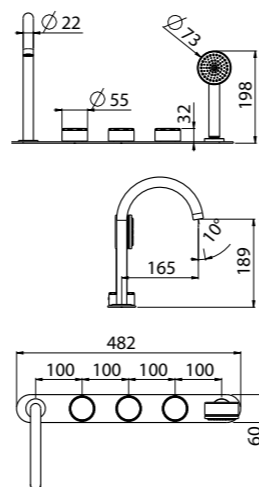

Bathtub deck-mounted mixer

- Spout center distance mm 165
- Rotating diverter with 2 outlet closure
- Ceramic headwork 90°
- Still-Oh brass shower 1 jet
- Nylon flexible hose grey 150 cm
- Inlets G 1/2"
- Connection flexible hoses
- Chrome