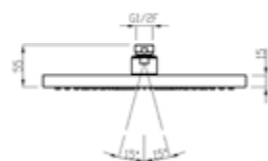

Stick Ø 250

- Inspectable and serviceable/ Non-inspectable and non-serviceable
- Minimum flow rate 5 l/min
- Flow limiter 15 l/min 3 bar
- Easy-clean system, anti-liming silicone nozzles
- Chrome