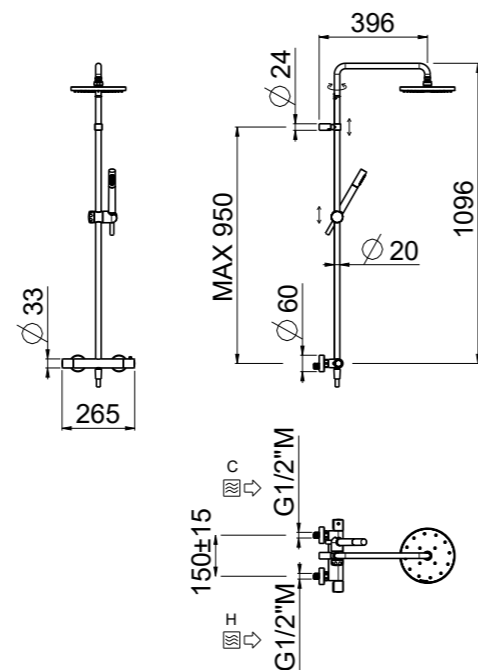

**FIXED RIGOLETTO
NEWCONTRACT
Ø 200 and Ø 250**

- Exposed mixer with thermostatic or mixing cartridge
- Rotating diverter with 2 outlet closure
- Fixed column with orientable bar
- Angled upper bridge
- Adjustable upper holder
- Stick ABS shower 1 jet
- Anti-liming NON-INSPECTABLE AND NON-SERVICEABLE shower head - DueMillimetri in polished stainless steel OR Stick in chrome-plated ABS, Ø 200 or Ø 250
- Slider in ABS
- PVC ECO flexible hose 150 cm

PN SET ART	CARTRIDGE	SHOWER HEAD	SHOWER	€
00-1821-01E-CR	THERMOSTATIC	DUEMILLIMETRI Ø 200 INOX	STICK ABS	488,00
00-1822-01E-CR	THERMOSTATIC	DUEMILLIMETRI Ø 250 INOX	STICK ABS	516,00
01-1821-01E-CR	MECHANICAL	DUEMILLIMETRI Ø 200 INOX	STICK ABS	504,00
01-1822-01E-CR	MECHANICAL	DUEMILLIMETRI Ø 250 INOX	STICK ABS	532,00

PN See legend on page 10