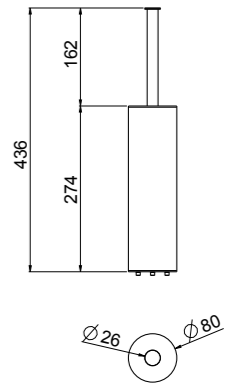

Toilet Brush Holder

- Brushed stainless steel AISI316L