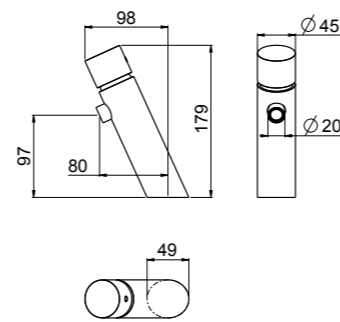

AVAILABLE FINISHINGS

- MODERN 2
- CLASSIC 1
- PVD 9

For finishing surcharge, see table on the inside cover of the catalogue
Photo matt brushed nickel finishing

ART. 0-SCL3703-CR complete article € 384,00

SCULL

Bidet single-hole mixer

- Handle in brass
- Spout center distance 100 mm
- Single control mixer
- Connection flexible hoses
- Without drain
- Chrome