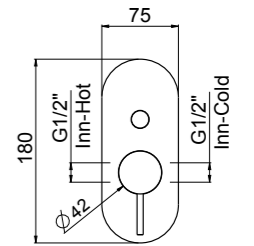

2-way single-control concealed shower mixer

- Conventional cartridge
- Automatic diverter with stop³
- Inlets G 1/2"
- Brushed stainless steel AISI316L