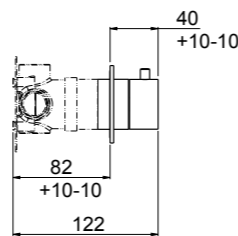

ART. W21801CR concealed part 2-way € 147,00
ART. W21802CR concealed part 3-way € 186,00