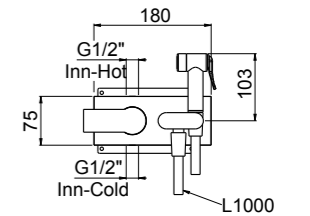

IlQuadro Single-control mixer

- Single-control concealed 1-way mixer with holder and safety stop system¹
- Brass push lever shower
- Interchangeable filter
- Integrated drip-less system
- PVC flexible hose 100 cm
- Chrome