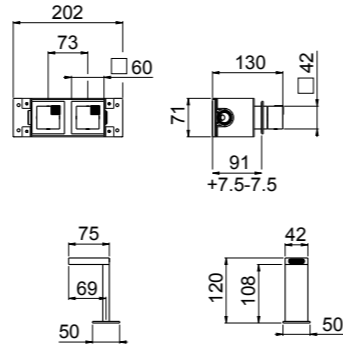

ART. 0-OCB3502EST-CR outer part € 613,00

Bidet mixer wall-mounted remote controls

- Spout center distance 69 mm
- Ceramic headworks 90°
- Inlets G 1/2"
- Connection flexible hose
- Without drain
- Concealed with protective cover ²
- Chrome