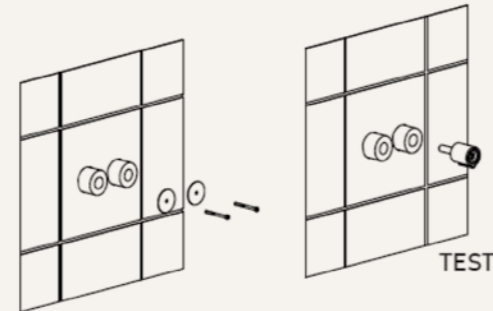

2.

Check the conceal depths as indicated on the protective cover, finish with plaster and coating. Test for correct operation of the concealed assembly by inserting the supplied handle. Test open/close operation.