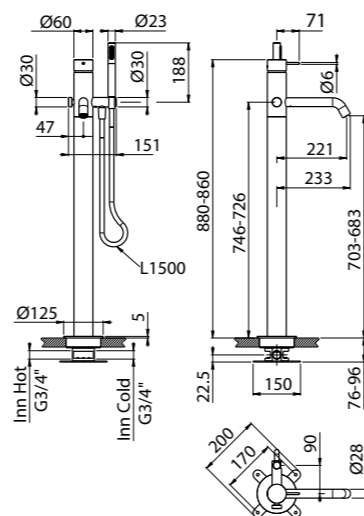

AVAILABLE FINISHINGS

BRD / PTQ / PBL / VBL	€ 559,00
NEOP / BIOP	€ 539,00
SPZ	€ 481,00

See installation heights page 558

ART.0-ITD7301EST-CR outer part € 1.504,00

Freestanding tub column

- Conventional cartridge
- Spout center distance 221 mm
- Automatic diverter with stop
- Stick 1 jet shower in brass
- Chrome