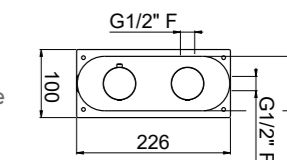

1. **WOOD SCULL**
   Horizontal concealed shower mixer
2. Handles in Italian walnut
   - Thermostatic cartridge
   - Rotating diverter with 2 or 3 outlet closure
   - Inlets G 1/2"
   - Concealed with protective cover ³
   - Chrome