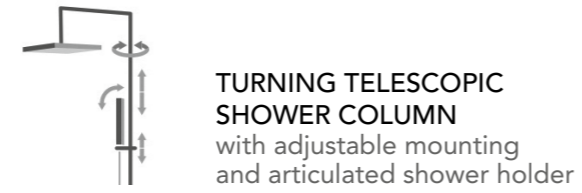

TURNING SHOWER COLUMN with adjustable mounting and articulated shower holder