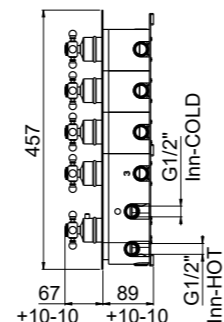

AVAILABLE FINISHINGS

MODERN	5
CLASSIC	5
PVD	1