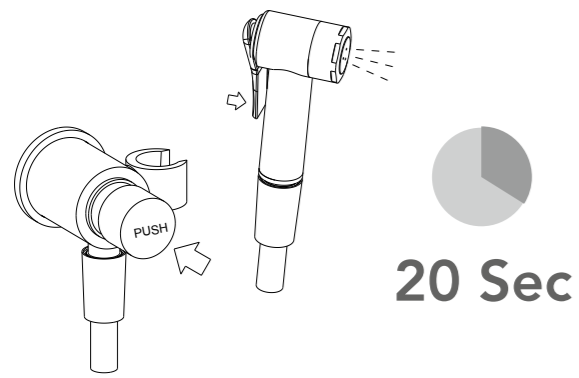

TIMED PUSH-LEVER SHOWER SET

Complete safety: water flow is regulated by a timed tap (20" closure).

PUSH-LEVER SHOWER SET WITH SAFETY STOP SYSTEM

Complete safety: the tap control lever must be returned to its closed position to put the push-lever shower back in the holder.