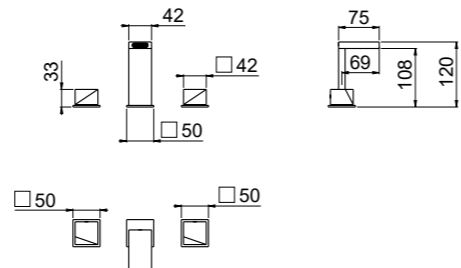

3-hole bidet mixer

- Spout center distance 69 mm
- Ceramic headworks 90°
- Connection flexible hoses
- Without drain
- Chrome

AVAILABLE FINISHINGS

MODERN	2
CLASSIC	1
PVD	9

For finishing surcharge, see table on the inside cover of the catalogue

ART. 70400-CR € 138,00