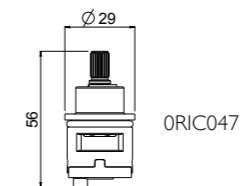

Diverter cartridge 2-way