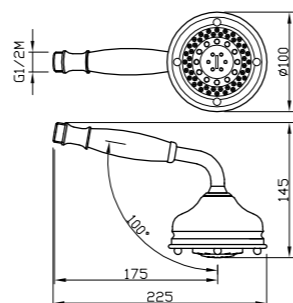

AVAILABLE FINISHINGS

- MODERN 4
- CLASSIC 4
- PVD 3

For finishing surcharge, see table on the inside cover of the catalogue