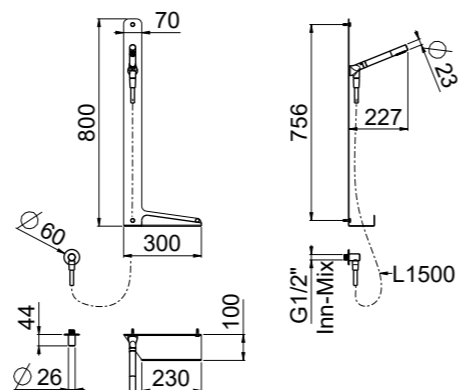

¹ Other satellite finishes available on request
See details page 553

ART. 96250-CR/NEOP chrome version with Stick shower in CR brass € 251,00

Flight 1

- Wall ramp with integrated shelf
- Height 80 cm
- Shelf 23x10 cm
- CR brass shower Stick
- CR PVC flexible hose 150 cm
- CR magnetic holder
- NEOP ramp
- 33642-CR water outlet