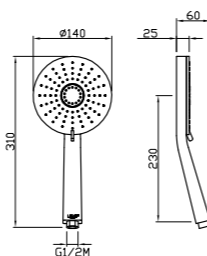

Relax

- Shower 3 jets in ABS
- Anti-liming
- Chrome