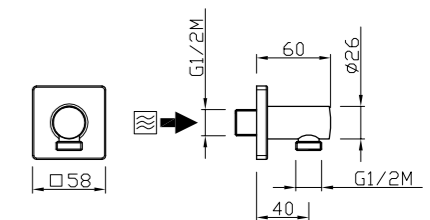

ART. 33740-CR € 23,50

- Cylindrical wall outlet
- Brass
- Fitting G 1/2" M
- Chrome