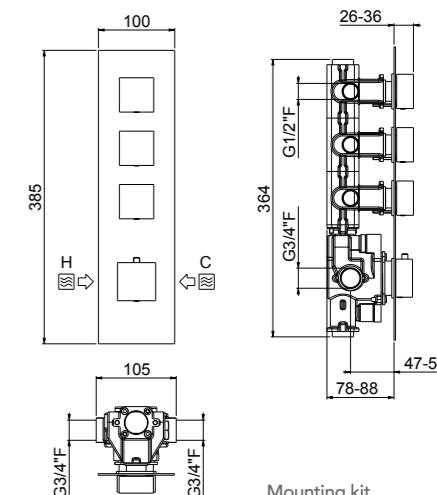

ART. W21029CR² concealed part 2-way € 690,00

AVAILABLE FINISHINGS

MODERN	5
CLASSIC	5
PVD	1

For finishing surcharge, see table on the inside cover of the catalogue
1 For horizontal installation order 21020EST/O-CR
2 See installation heights, flow rate and spare parts table page 568
3 Order outer part number + concealed part number
4 See details page 531
Neutral standard jet serigraph. For additional serigraph with icons, specify jet outlets (see page 573) and connection sequence when ordering

21020-CR³ 2-way TOTAL € 990,00

ART. KIT00020 € 134,00

ART. 21030EST-CR¹ outer part 3-way € 410,00

Concealed high flow rate shower mixer

- Thermostatic cartridge
- 3 outlets G 1/2", ceramic headworks 90°
- Inlets G 3/4"
- Optional mounting kit, recommended⁴
- Chrome