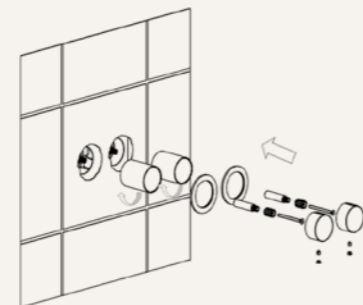

4.
Trim the polystyrene protection and create openings to mount the knobs.
Finish off the installation by inserting and fixing the exposed components.