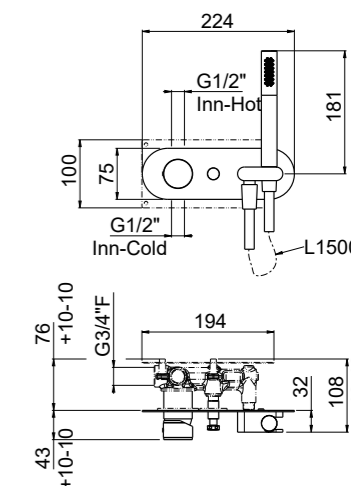

ART. 0-RCE4301EST/O-CR outer part 2-way € 186,00
ART. 0-RCE4302EST/O-CR outer part 3-way € 186,00

1. **Horizontal concealed shower mix**
2. Mechanical cartridge
   - Rotating diverter with 2 or 3 outlet closure
   - Inlets G 1/2"
   - Concealed with protective cover³
   - Chrome

ART. W21421CR¹ concealed part 2-way € 330,00
ART. W21431CR¹ concealed part 3-way € 359,00

PN

AVAILABLE FINISHINGS

MODERN	5
CLASSIC	5
PVD	1

For finishing surcharge, see table on the inside cover of the catalogue
1 See installation heights, flow rate and spare parts table page 569
2 Order outer part number + concealed part number
3 See details page 530
Neutral standard jet serigraph. For additional serigraph with icons, specify jet outlets (see page 573) and connection sequence when ordering
PN See legend on page 10

0-RCE4301/O-CR² TOTAL € 516,00
0-RCE4302/O-CR² TOTAL € 545,00

ART. 0-RCE5704EST-CR brass shower outer part € 279,00
ART. 0-RCE5703EST-CR ABS shower outer part € 268,00

ART. W5701¹ concealed part € 273,00

PN

1. **2-way single-control concealed shower mixer**
2. Conventional cartridge
   - Automatic diverter with stop³
   - Stick brass/ABS shower 1 jet
   - Wall outlet with shower holder
   - PVC flexible hose 150 cm
   - Inlets G 1/2"
   - Concealed with protective cover⁴
   - Chrome

AVAILABLE FINISHINGS

MODERN	5
CLASSIC	5
PVD	5

For finishing surcharge, see table on the inside cover of the catalogue
1 See installation heights, flow rate and spare parts table page 570
2 Order outer part number + concealed part number
3 See details page 536
4 See details page 530
PN See legend on page 10

0-RCE5704-CR² TOTAL € 552,00
0-RCE5703-CR² TOTAL € 541,00

ART. 0-RCE5701EST-CR brass shower outer part € 246,00
ART. 0-RCE5702EST-CR ABS shower outer part € 237,00

ART. W5700¹ concealed part € 227,00