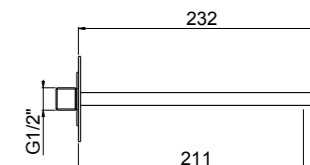

- AVAILABLE FINISHINGS
- | | |
|---------|---|
| MODERN | 2 |
| CLASSIC | 1 |
| PVD | 4 |

For finishing surcharge, see table on the inside cover of the catalogue

ART. 0-IQD2703EST-CR outer part € 341,00