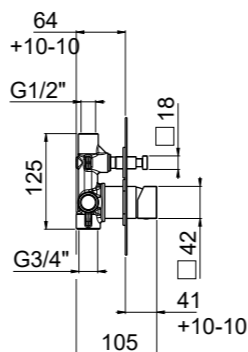

1. Concealed single-control shower mixer 2-way
2. Conventional cartridge
   - Automatic diverter with stop ³
   - Inlets G 1/2"
   - Chrome

ART. W4701 ¹ concealed part 2-way € 115,00

PN

1. AVAILABLE FINISHINGS

MODERN	13
CLASSIC	12
PVD	11

0-IQD4701-CR ² 2-way TOTAL € 230,00

For finishing surcharge, see table on the inside cover of the catalogue
1 See installation heights, flow rate and spare parts table page 570
2 Order outer part number + concealed part number
3 See details page 536
PN See legend on page 10