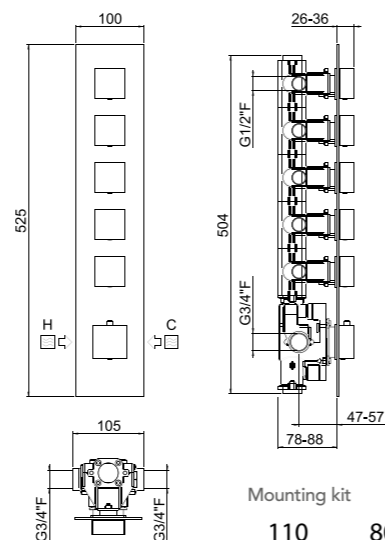

ART. W21069CR ² concealed part 6-way € 1.312,00

AVAILABLE FINISHINGS

- MODERN 5
- CLASSIC 5
- PVD 1

For finishing surcharge, see table on the inside cover of the catalogue

1. 1 For horizontal installation order 21060EST/O-CR
  2. 2 See installation heights, flow rate and spare parts table page 568
  3. 3 Order outer part number + concealed part number
  4. 4 See details page 531
2. Neutral standard jet serigraph. For additional serigraph with icons, specify jet outlets (see page 573) and connection sequence when ordering

21060-CR ³ 6-way TOTAL € 2.027,00

ART. KIT00060
€ 227,00

ART. 21050EST-CR ¹ outer part 5-way € 610,00

Concealed high flow rate shower mixer

- Thermostatic cartridge
- 5 outlets G 1/2", ceramic headworks 90°
- Inlets G 3/4"
- Optional mounting kit, recommended ⁴
- Chrome