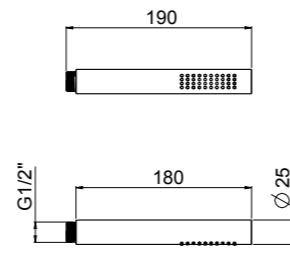

Shower

- 1 jet shower
- Anti-liming
- Brushed stainless steel AISI316L