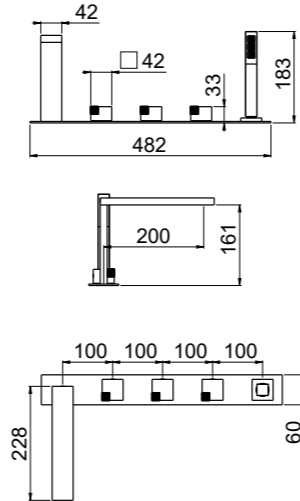

0-OCB4004-CR³ 5-way TOTAL € 1.810,00

ART. 0-OCB6501-CR ¹ complete article 2-way € 1.643,00

- 5-hole bathtub deck-mounted mixer**
- Spout center distance 200 mm
 - Ceramic headworks 90°
 - Rotating diverter with 2 outlet closure
 - Single-function shower Square in brass
 - NYLON flexible hose grey 150 cm
 - Inlets G 1/2"
 - Connection flexible hoses
 - Chrome