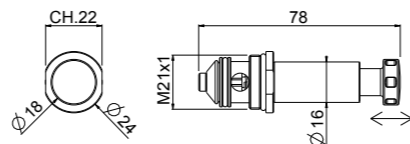

• Automatic square diverter push-button with detent for concealed single-control mixer articles: W21120; W21629; W21729;

ART. 0PUL110-CR $\varnothing$ 15 € 62,50
ART. 0PUL120-CR $\varnothing$ 20 € 71,50