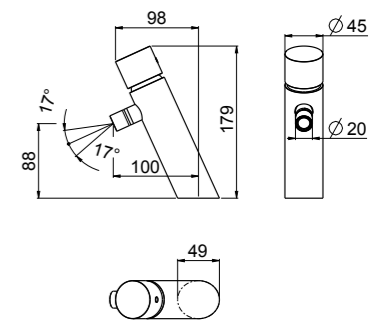

SCULL

Bidet single-hole mixer

- Handle in brass
- Spout center distance 100 mm
- Single control mixer
- Connection flexible hoses
- Without drain
- Chrome

AVAILABLE FINISHINGS

- MODERN 2
- CLASSIC 1
- PVD 9