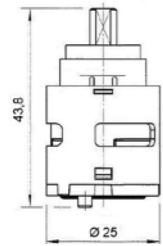

- Mechanical cartridge without closure Ø 25

For exposed mixer code:
21410
For Cosi columns codes:
01-07xx; 01-17xx

ART. ORIC019 € 38,00