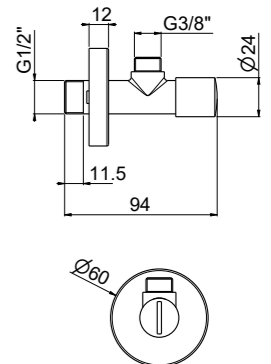

AVAILABLE FINISHINGS

MODERN	6
CLASSIC	6
PVD	5

For finishing surcharge, see table on the inside cover of the catalogue