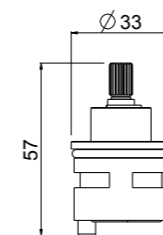

- Diverter cartridge 3-way no closure Ø 33

For concealed mixer code:
W21331; W21939

ART. ORIC050 € 78,00