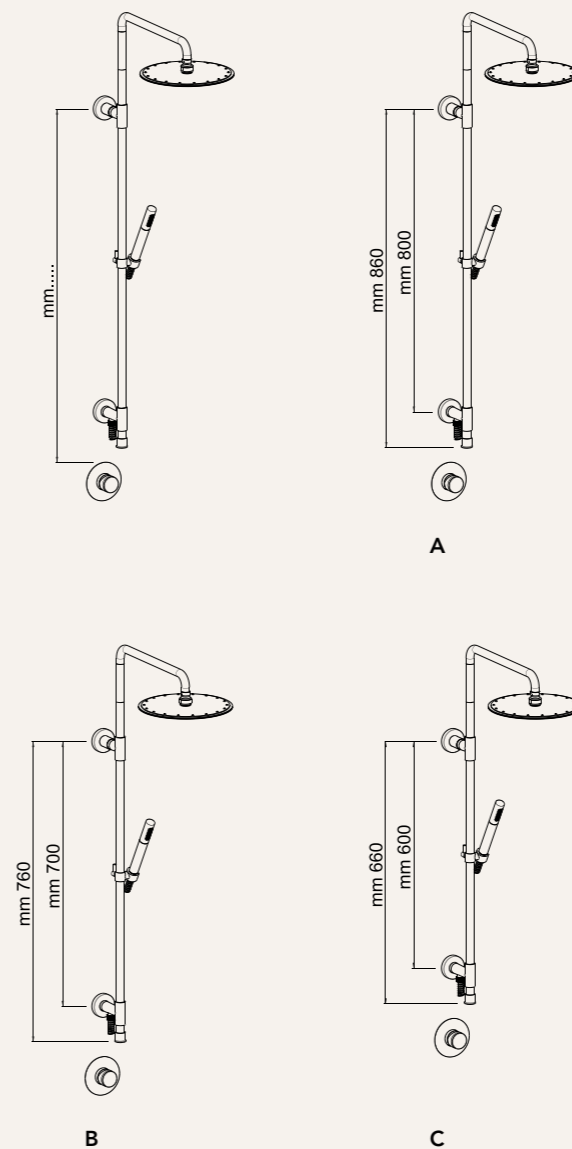

HIGH WALL OUTLET COLUMN

High wall outlet columns are also available with different center distances: depending on the position of the existing water fitting and the installed mixer, the column with the most suitable center distance may be selected.