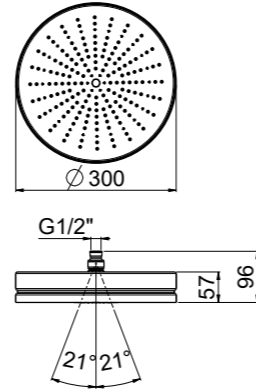

Still-Oh Ø 300

- Inspectable and serviceable
- Flow limiter 5 l/min
- 198 anti-liming silicone nozzles, easy-clean system
- Chrome