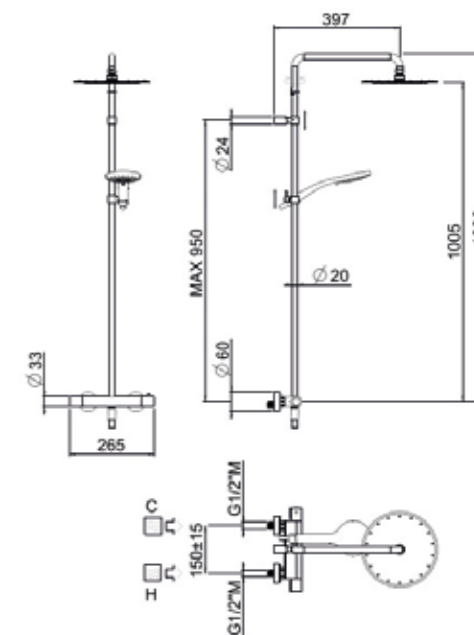

FIXED RIGOLETTO

- Outer mixer, thermostatic or mechanical cartridge
- Inlets G 1/2"
- Rotating diverter with 2 outlet closure
- Fixed column with orientable shower arm
- Angled upper bridge, ideal for pairing with round shower heads
- Adjustable upper holder
- With NOVA ABS shower
- No shower head¹
- Slider in brass
- PVC flexible hose 150 cm with double anti-torsion
- Chrome