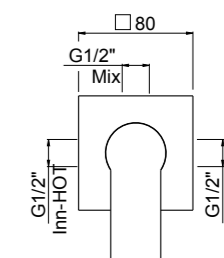

- 1-way single-control mixer
2. Conventional cartridge
   - Inlets G 1/2"
   - Wall-mounted remote control
   - To pair with wall-mounted spout
   - Chrome