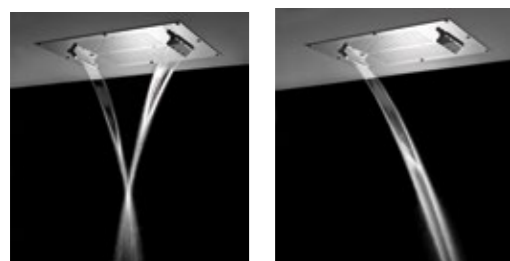

AVAILABLE FINISHINGS

- MODERN 1
- CLASSIC 1
- PVD 1

Warning! Finishes CRNE, VR, OROS not feasible

ART	CHROMOTHERAPY	ATOMIZERS	WATER-FALLS	No. WAYS	€
23070X-CRX			● 2	3	2.221,00
23070X/S-CRX*	● 2		● 2	3	2.920,00
23070XN-CRX		● 2	● 2	4	2.397,00
23070XN/S-CRX*	● 2	● 2	● 2	4	3.113,00

*Components not included for chromotherapy: Switch control or remote control. See page 386

N.B. Also available with RGBW, chromotherapy spotlights and white light by adding W to article code.

EX: 23070XN/W/S-CRX.
White light surcharge: 2 spotlights add € 113.00 to list price.

For finishing surcharge, see table on the inside cover of the catalogue
See installation heights page 556
1 See details page 540
2 See details page 542
3 See details page 541
4 See details page 542
5 See details page 546

- Anti-liming
- Chromotherapy
- Rain
- Atomizers
- Single waterfall