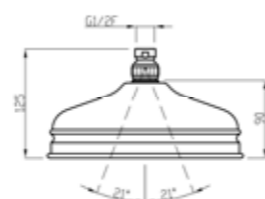

1. Colonial Ø 220
2. Inspectable and serviceable
   - Minimum flow rate 4.5 l/min
   - Easy-clean system, anti-liming silicone nozzles
   - Chrome

1. Features:
2. Rain with gasket 126 nozzles

1. AVAILABLE FINISHINGS

MODERN	3
CLASSIC	3
PVD	2

For finishing surcharge, see table on the inside cover of the catalogue