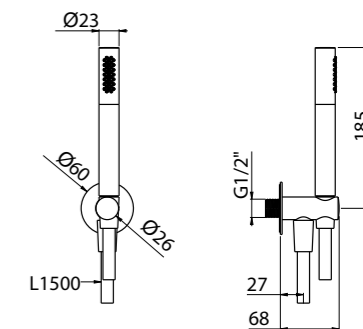

Stick Black

- Single-function, anti-liming, inspectable and serviceable brass or ABS
- Handle matt black abs
- Wall outlet with holder
- Fitting G 1/2"
- PVC flexible hose 150 cm double anti-torsion
- Chrome