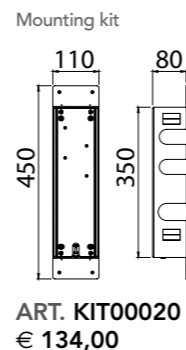

ART. 21024EST-CR¹ outer part 2-way € 384,00

Concealed high flow rate shower mixer

- Thermostatic cartridge
- 2 outlets G 1/2", ceramic headworks 90°
- Inlets G 3/4"
- Optional mounting kit, recommended⁴
- Chrome

ART. W21029CR² concealed part 2-way € 690,00

AVAILABLE FINISHINGS

- MODERN 5
- CLASSIC 5
- PVD 1

21024-CR³ 2-way TOTAL € 1.074,00

For finishing surcharge, see table on the inside cover of the catalogue
1 For horizontal installation order 21024EST/O-CR
2 See installation heights, flow rate and spare parts table page 568
3 Order outer part number + concealed part number
4 See details page 531
Neutral standard jet serigraph. For additional serigraph with icons, specify jet outlets (see page 573) and connection sequence when ordering

ART. 21044EST-CR¹ outer part 4-way € 584,00

Concealed high flow rate shower mixer

- Thermostatic cartridge
- 4 outlets G 1/2", ceramic headworks 90°
- Inlets G 3/4"
- Optional mounting kit, recommended⁴
- Chrome

ART. W21049CR² concealed part 4-way € 998,00

AVAILABLE FINISHINGS

- MODERN 5
- CLASSIC 5
- PVD 1

21044-CR³ 4-way TOTAL € 1.582,00

For finishing surcharge, see table on the inside cover of the catalogue
1 For horizontal installation order 21044EST/O-CR
2 See installation heights, flow rate and spare parts table page 568
3 Order outer part number + concealed part number
4 See details page 531
Neutral standard jet serigraph. For additional serigraph with icons, specify jet outlets (see page 573) and connection sequence when ordering

ART. 21034EST-CR¹ outer part 3-way € 490,00

Concealed high flow rate shower mixer

- Thermostatic cartridge
- 3 outlets G 1/2", ceramic headworks 90°
- Inlets G 3/4"
- Optional mounting kit, recommended⁴
- Chrome

ART. W21039CR² concealed part 3-way € 845,00

AVAILABLE FINISHINGS

- MODERN 5
- CLASSIC 5
- PVD 1