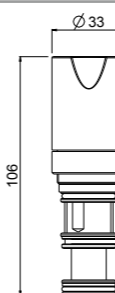

- Kit for converting Rigoletto thermostatic mixer with brass handles into mechanical mixer

For articles:
21505-CR
00-09xx-CR; 00-19xx-CR

ART. ORIC061 € 112,00