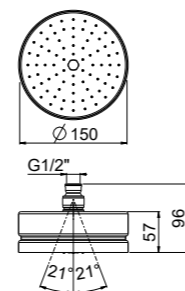

ART. 23230-CR € 391,00

Still-Oh Ø 300

- Inspectable and serviceable
- Flow limiter 5 l/min
- 198 anti-liming silicone nozzles, easy-clean system
- Chrome

AVAILABLE FINISHINGS

- MODERN 3
- CLASSIC 3
- PVD 2

For finishing surcharge, see table on the inside cover of the catalogue
See installation heights page. 561

ART. 23220-CR € 238,00

Still-Oh Ø 200

- Inspectable and serviceable
- Flow limiter 5 l/min
- 126 anti-liming silicone nozzles, easy-clean system
- Chrome

AVAILABLE FINISHINGS

- MODERN 3
- CLASSIC 3
- PVD 2

For finishing surcharge, see table on the inside cover of the catalogue
See installation heights page. 561

ART. 23215-CR € 156,00

Still-Oh Ø 150

- Inspectable and serviceable
- Flow limiter 4,5 l/min
- 78 anti-liming silicone nozzles, easy-clean system
- Chrome

AVAILABLE FINISHINGS

- MODERN 3
- CLASSIC 3
- PVD 2

For finishing surcharge, see table on the inside cover of the catalogue
See installation heights page. 561

ART. 26870EST/S-CR with chromotherapy ¹ € 2.397,00
ART. 26872EST-CR without chromotherapy € 1.823,00

ART. W0046 included in the price -
it can be ordered separately € 000,00

YES

- Inspectable and serviceable
- Minimum flow rate 10 l/min
- Concealed wall-mounted installation ²
- Easy-clean system, anti-liming silicone nozzles
- Stainless steel and brass
- Chrome

Features:

- Rain with 128 nozzles
- Centre soft jet with 16 nozzles
- Adjustable waterfall jet ³
- Optional chromotherapy

26870/S-CR TOTALE € 2.397,00
26872-CR TOTALE € 1.823,00

AVAILABLE FINISHINGS

- MODERN 2
- CLASSIC 1
- PVD 1

Attention! Finition CRNE non feasible

For finishing surcharge, see table on the inside cover of the catalogue
See installation heights page 560