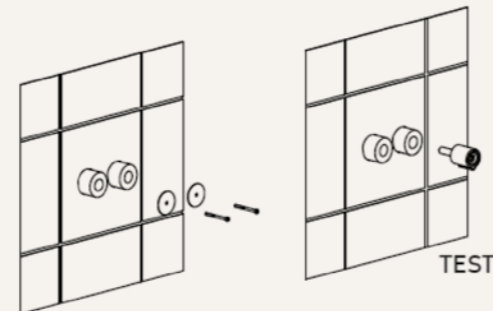

3.
When the coating is complete, remove the fixing plates and the system testing handle.