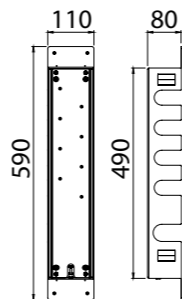

ART. KIT00040
€ 171,00

ART. W21049CR² Concealed part 4-way € 998,00

AVAILABLE FINISHINGS

- MODERN 5
- CLASSIC 5
- PVD 1

For finishing surcharge, see table on the inside cover of the catalogue

1 For horizontal installation, order outer part 0-OCB4003EST/O-CR

2 See installation heights, flow rate and spare parts table page 568

3 Order outer part number + concealed part number

4 See details page 531

Neutral standard jet serigraph. For additional serigraph with icons, specify jet outlets (see page 573) and connection sequence when ordering

0-OCB4003-CR³ 4-way TOTAL € 1.559,00

ART. 0-OCB4005EST-CR¹ outer part 6-way € 752,00