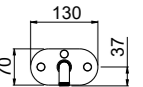

ART. 26881X complete article € 366,00

**ILTONDO 15
CEILING-MOUNTED SHOWER HEAD**

- Inspectable and serviceable
- Flow limiter 6 l/min at 3 bar
- H 150 mm ø50
- Ceiling installation inlets G 1/2"
- Anti-liming rain aerator, inspectable and removable
- Stainless steel

AVAILABLE FINISHINGS

- BRD / PTQ / PBL / VBL € 531,00
- NEOP / BIOP € 513,00
- SPZ € 458,00

See installation heights page. 558-559

ART. 26882X complete article € 371,00

**ILTONDO 20
CEILING-MOUNTED SHOWER HEAD**

- Inspectable and serviceable
- Flow limiter 6 l/min at 3 bar
- H 200 ø mm 50
- Ceiling installation inlets G 1/2"
- Anti-liming rain aerator, inspectable and removable
- Stainless steel

AVAILABLE FINISHINGS

- BRD / PTQ / PBL / VBL € 538,00
- NEOP / BIOP € 520,00
- SPZ € 464,00

See installation heights page. 558-559

ART. 20126C15-CR center distance 15 cm € 41,50

ART. 20126C30-CR center distance 30 cm € 54,00

ART. 20126C60-CR center distance 60 cm € 81,00

Tondo

- Brass
- Ø 26
- Fitting G 1/2"
- Chrome

AVAILABLE FINISHINGS

- MODERN 2
- CLASSIC 2
- PVD 1

For finishing surcharge, see table on the inside cover of the catalogue
To match shower head, see page 344
See installation heights page. 561

ART. 20040C35-SUP-CR center distance 40 cm € 184,50

ART. 20040C40-SUP-CR center distance 45 cm € 194,50

Spigolo with holder

- Brass
- Ø 20
- Fitting G 1/2"
- Ideal for heavy shower heads¹
- Chrome

AVAILABLE FINISHINGS

- MODERN 2
- CLASSIC 2
- PVD 1

For finishing surcharge, see table on the inside cover of the catalogue
To match shower head, see page 344
See installation heights page 560
¹ See details page 545

ART. 20020C30-SUP-CR center distance 35 cm € 168,00

ART. 20020C35-SUP-CR center distance 40 cm € 170,00

ART. 20020C40-SUP-CR center distance 45 cm € 179,00

Tondo with holder

- Brass
- Ø 20
- Fitting G 1/2" M
- Ideal for heavy shower heads¹
- Chrome