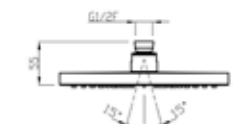

Stick Ø 200

- Inspectable and serviceable/ Non-inspectable and non-serviceable
- Minimum flow rate 4.5 l/min
- Easy-clean system, anti-liming silicone nozzles
- Chrome