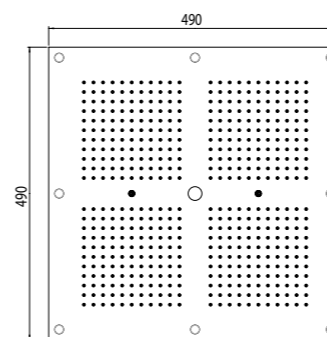

ART	CHROMOTHERAPY	ATOMIZERS	No. WAYS	€
23057X/S-CRX*	● 1		1	1.666,00
23057XN-CRX		● 2	2	1.285,00
23057XN/S-CRX*	● 1	● 2	2	1.840,00

*Components not included for chromotherapy: Switch control or remote control. See page 386

N.B. Also available with RGBW, chromotherapy spotlights and white light by adding W to article code.

EX: 23057XN/W/S-CRX
White light surcharge: 1 spotlight add € 88,00 to list price.

For finishing surcharge, see table on the inside cover of the catalogue
See installation heights page 556
1 See details page 540
2 See details page 542
3 See details page 541
4 See details page 542

- Anti-liming
- Chromotherapy
- Rain
- Atomizers