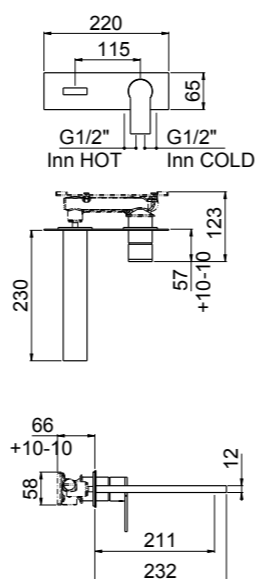

ART. W2502 concealed part € 136,00

PN

1. AVAILABLE FINISHINGS

MODERN	5
CLASSIC	5
PVD	5

0-IQD2702-CR¹ TOTAL € 446,00

For finishing surcharge, see table on the inside cover of the catalogue
1 Order outer part number + concealed part number
PN See legend on page 10

ART. 28110-CR spout center distance 161 mm € 181,00

ART. 28111-CR spout center distance 211 mm € 218,00

1. Wall-mounted washbasin/bathtub spout
2. Spout center distance 161 mm
   - Inlet G" 1/2
   - To pair with mixer
   - Chrome

1. Wall-mounted washbasin/bathtub spout XL
2. Spout center distance 211 mm
   - Inlets G 1/2"
   - To pair with mixer
   - Chrome

1. AVAILABLE FINISHINGS

MODERN	2
CLASSIC	1
PVD	4

For finishing surcharge, see table on the inside cover of the catalogue

ART. 0-IQD2703EST-CR outer part € 341,00

PN

1. Wall-mounted washbasin mixer XL
2. Spout center distance 211 mm
   - Conventional cartridge
   - Inlets G 1/2"
   - Without drain
   - Chrome