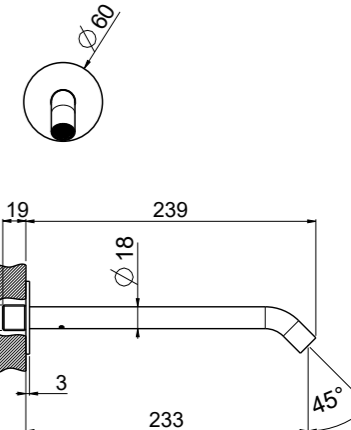

AVAILABLE FINISHINGS

MODERN	13
CLASSIC	12
PVD	11

For finishing surcharge, see table on the inside cover of the catalogue

ART. 0-RCE4700EST-CR³ outer part 1-way € 80,00

- 1-way single-control mixer
- Conventional cartridge
- Inlets G 1/2"
- Wall-mounted remote control
- To pair with wall-mounted spout
- Chrome

ART. W4700¹ concealed part 1-way € 78,00

PN

AVAILABLE FINISHINGS

MODERN	13
CLASSIC	12
PVD	11

For finishing surcharge, see table on the inside cover of the catalogue
1 See installation heights, flow rate and spare parts table page 570
2 Order outer part number + concealed part number
3 Also available with rectangular plate Art. 0-RCE4702EST-CR same price
PN See legend on page 10

0-RCE4700-CR² TOTAL € 158,00

ART. 0-RCE2701EST-CR outer part € 236,00

1. **Wall-mounted washbasin mixer XL**
2. Spout center distance 220 mm
   - Conventional cartridge
   - Inlets G 1/2"
   - Without drain
   - Chrome