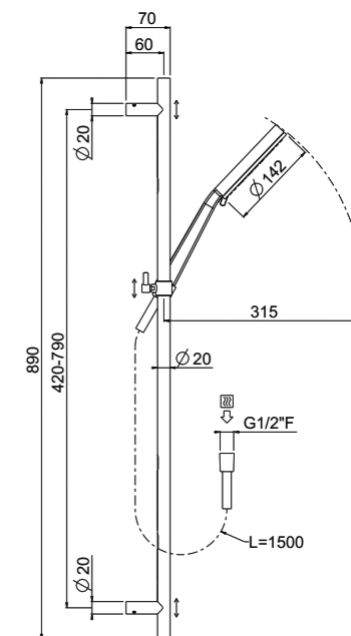

AVAILABLE FINISHINGS
 -

2 Recommended for a better hand shower orientation

1 See details page 552

ART. 96100-CR without elbow € 175,00
 ART. 96105-CR with elbow ² € 193,00

Relax 1.0

- Sliding rail
- Ø 18 mm
- Height 65 cm
- Center distance 62 cm
- Relax shower 3 jets in ABS anti-liming, Ø 140
- PVC flexible hose 150 cm with double anti-torsion
- Sliding rail that can be combined with soap dish art.70200 (see page 514)
- Chrome