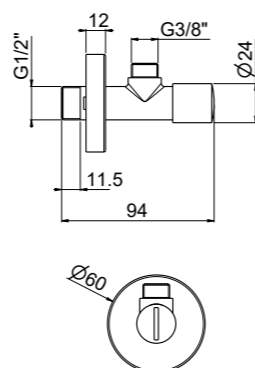

AVAILABLE FINISHINGS

MODERN	6
CLASSIC	6
PVD	5

For finishing surcharge, see table on the inside cover of the catalogue