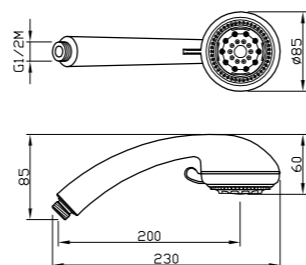

ART. 55305-CR in ABS € 18,00

Sirius

- Shower 5 jets in ABS
- Anti-liming
- Chrome

AVAILABLE FINISHINGS

-

ART. 48605-CR in ABS € 14,50

Ruby

- 1 jet shower in ABS
- Anti-liming
- Chrome

AVAILABLE FINISHINGS

-

ART. 52000/SC-CR handle in brass € 123,00

ART. 52200/SC-CR handle in resin € 115,00

Colonial 5

- Shower 5 jets in brass
- Anti-liming
- Inspectable and serviceable
- Chrome

AVAILABLE FINISHINGS

- MODERN 4
- CLASSIC 4
- PVD 3

For finishing surcharge, see table on the inside cover of the catalogue

ART. 45020/SC-CR handle in brass € 74,50

ART. 45220/SC-CR handle in resin € 67,50

Colonial

- 1 jet shower in brass
- Anti-liming
- Inspectable and serviceable
- Chrome

AVAILABLE FINISHINGS

- MODERN 4
- CLASSIC 4
- PVD 3

For finishing surcharge, see table on the inside cover of the catalogue

ART. 44020/SC-CR handle in brass € 52,00

ART. 44220/SC-CR handle in resin € 46,50

Old America

- 1 jet shower
- Anti-liming
- Inspectable and serviceable
- Chrome

AVAILABLE FINISHINGS

- MODERN 4
- CLASSIC 4
- PVD 3

For finishing surcharge, see table on the inside cover of the catalogue

ART. 43005-CR handle in brass € 34,50

ART. 43205-CR handle in resin € 32,00

Antica

- 1 jet shower
- Inspectable and serviceable
- Chrome

AVAILABLE FINISHINGS

- MODERN 4
- CLASSIC 4
- PVD 3

For finishing surcharge, see table on the inside cover of the catalogue