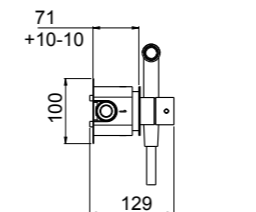

IlTondo Single-control mixer

- Single-control concealed 1-way mixer with holder and safety stop system¹
- Brass push lever shower
- Interchangeable filter
- Integrated drip-less system
- PVC flexible hose 100 cm
- Chrome