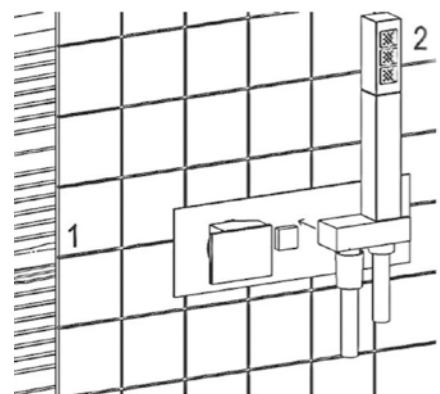

AUTOMATIC DIVERTER WITH STOP

Automatic diverter with stop