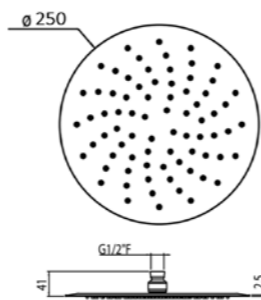

DueMillimetri Ø250

- Non-inspectable and non-serviceable
- Ultra-flat 2,5mm thickness
  Minimum flow rate 6 l/min
  Flow limiter 7 l/min
- Anti-liming silicone nozzles, easy-clean system
- Stainless steel