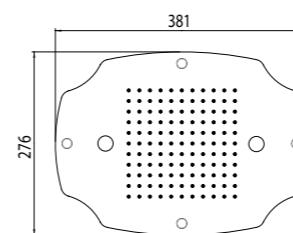

400 x 300

- Inspectable and serviceable
- 1 replaceable cartridge ¹
- Minimum flow rate 5 l/min
- Pressure limiter at 1 bar ²
- Easy-clean system, anti-liming silicone nozzles
- Recommended optional safety kit ³
- Chrome

Features:

- Rain with 121 nozzles
- Misting, 1 or 2 jets
- Chromotherapy, 1 or 2 RGB LED spotlights

AVAILABLE FINISHINGS

MODERN	1
CLASSIC	1
PVD	1

ART	CHROMOTHERAPY	ATOMIZERS	No. WAYS	€
23077X/S-CRX*	● 2		1	1.225,00
23077XN-CRX		● 2	2	709,00
23077XN/S-CRX*	● 1	● 1	2	1.174,00

*Components not included for chromotherapy:
Switch control or remote control. See page 386

N.B. Also available with RGBW, chromotherapy spotlights
and white light by adding W to article code.

EX: 23077XN/S-CRX.
White light surcharge: 2 spotlights add € 113.00 to list price.

For finishing surcharge, see table on the inside cover of the catalogue
See installation heights page 556
1 See details page 540
2 See details page 542
3 See details page 542

550 x 550

- Inspectable and serviceable
- 4 replaceable cartridges ¹
- Minimum flow rate 16 l/min
- Pressure limiter at 1 bar ²
- Version with ECO rain jet ³ available
- Easy-clean system, anti-liming silicone nozzles
- Recommended optional safety kit ⁴
- Chrome

Features:

- Rain with 484 nozzles

ART	CHROMO-THERAPY	ATOMIZERS	WATER-FALLS	No. WAYS	€
23074X-CRX				1	1.219,00

AVAILABLE FINISHINGS

MODERN	1
CLASSIC	1
PVD	1

Warning! Finishes CRNE, VR, OROS not feasible

For finishing surcharge, see table on the inside cover of the catalogue
See installation heights page 556
1 See details page 540
2 See details page 542
3 See details page 541
4 See details page 542

400 x 300