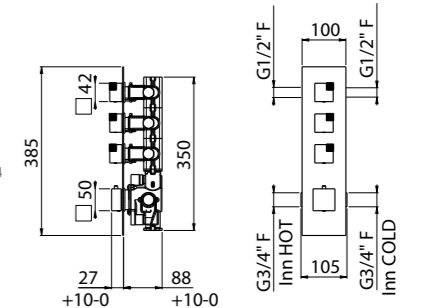

ART. W21038 ² Concealed part 3-way € 534,00

1. AVAILABLE FINISHINGS
2. MODERN 5
   - CLASSIC 5
   - PVD 1

For finishing surcharge, see table on the inside cover of the catalogue
1 For horizontal installation, order outer part 0-OCB4202EST/O-CR
2 See installation heights, flow rate and spare parts table page 567
3 Order outer part number + concealed part number
4 See details page 530
Neutral standard jet screen printing. For additional screen printing with icons, specify jet outlets (see page 573) and connection sequence when ordering

0-OCB4202-CR ³ 3-way TOTAL € 1.044,00

ART. 0-OCB4002EST-CR ¹ outer part 3-way € 455,00

1. Concealed high flow rate shower mixer
2. Thermostatic cartridge
   - 3 outlets G 1/2", ceramic headworks 90°
   - Inlets G 3/4"
   - Optional mounting kit, recommended ⁴
   - Chrome