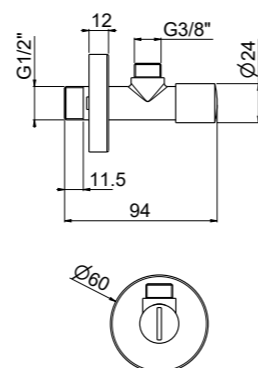

AVAILABLE FINISHINGS

- MODERN 6
- CLASSIC 6
- PVD 5

For finishing surcharge, see table on the inside cover of the catalogue