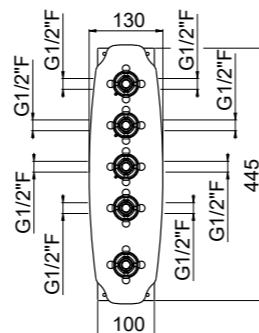

ART. 21045EST-CR ¹ outer part 4-way € 642,00

Concealed shower mixer simultaneous openings

- Thermostatic cartridge
- 4 outlets G 1/2", ceramic headworks 90°
- Inlets G 1/2"
- Concealed with protective cover ⁴
- Chrome

ART. W21048 ² concealed part 4-way € 629,00