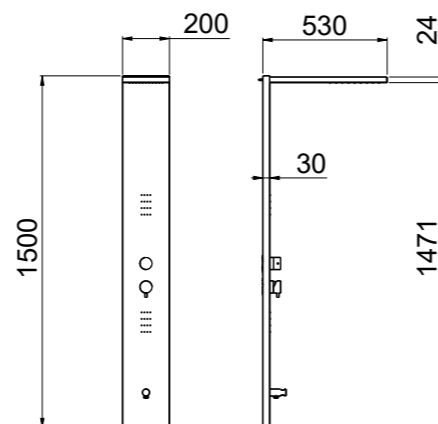

AVAILABLE FINISHINGS
NEOP/BIOP € 2.783,00
SPZ € 2.311,00

SET ART	CARTRIDGE	SHOWER	€
00-0005X	MIXING	STICK ABS	1.908,00