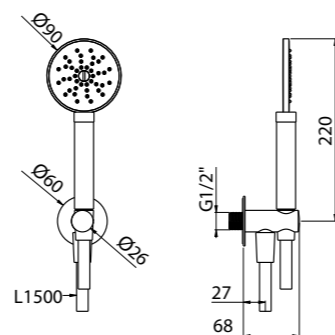

ART. 65283-CR shower brass € 184,00

Stilo

- 1 jet shower, anti-liming, inspectable and serviceable, brass
- Wall outlet with holder
- Fitting G 1/2"
- PVC flexible hose 150 cm double anti-torsion
- Chrome

AVAILABLE FINISHINGS

- MODERN 8
- CLASSIC 8
- PVD 6

For finishing surcharge, see table on the inside cover of the catalogue

ART. 66172-CR/NE shower brass € 141,00
ART. 65172-CR/NE shower ABS € 135,00

Stick 4 Black

- Single-function, anti-liming, inspectable and serviceable brass or ABS
- Handle matt black abs
- Wall outlet with holder
- Fitting G 1/2"
- PVC flexible hose 150 cm double anti-torsion
- Chrome