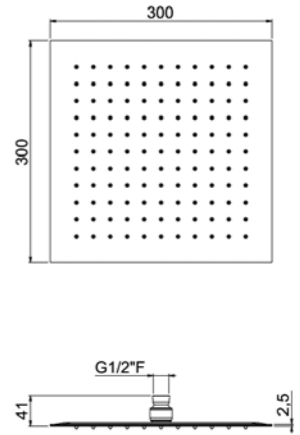

AVAILABLE FINISHINGS
NEOP / BIOP € 301,00

PN See legend on page 10

ART. **2MM0012** non-inspectable and non-serviceable in stainless steel € 133,00

PN

1. **DueMillimetri 250 x 250**
2. Non-inspectable and non-serviceable
   - Ultra-flat 2,5 mm thickness
   - Minimum flow rate 6 l/min
   - Flow limiter 7 l/min
   - Anti-liming silicone nozzles, easy-clean system
   - Stainless steel