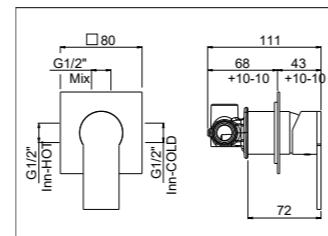

ART. 19610/C-100-CR holder with wall outlet and shower lever € 192,00
ART. W4700 concealed part 1-way € 78,00 + ART. 0-IQD4702EST-CR outer part 1-way € 121,00

IlQuadro Single-control mixer SET

Set consisting of:

- Single-control concealed 1-way mixer
- Wall outlet with holder and safety stop system¹
- Brass push lever shower
- Interchangeable filter
- Integrated drip-less system
- PVC flexible hose 100 cm
- Chrome