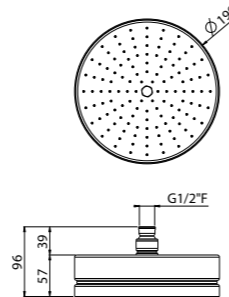

Still-Oh Ø 200

- Inspectable and serviceable
- Flow limiter 5 l/min
- 126 anti-liming silicone nozzles, easy-clean system
- Chrome