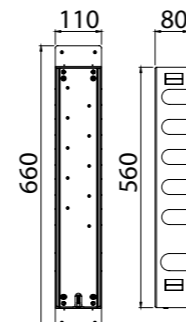

ART. KIT00050
€ 193,00

ART. W21059CR² concealed part 5-way € 1.152,00

AVAILABLE FINISHINGS

- MODERN 5
- CLASSIC 5
- PVD 1

For finishing surcharge, see table on the inside cover of the catalogue
1 For horizontal installation, order outer part 0-DSD4004EST/O-CR
2 See installation heights, flow rate and spare parts table page 568
3 Order outer part number + concealed part number
4 See details page 531
Neutral standard jet serigraph. For additional serigraph with icons, specify jet outlets (see page 573) and connection sequence when ordering.

0-DSD4004-CR³ 5-way TOTAL € 1.686,00