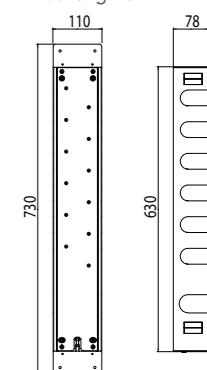

ART. KIT00060
€ 227,00

ART. W21069CR² concealed part 6-way € 1.312,00

AVAILABLE FINISHINGS

- MODERN 5
- CLASSIC 5
- PVD 1

For finishing surcharge, see table on the inside cover of the catalogue
1 For horizontal installation, order outer part 0-DSD4005 EST/O-CR
2 See installation heights, flow rate and spare parts table page 568
3 Order outer part number + concealed part number
4 See details page 531
Neutral standard jet serigraph. For additional serigraph with icons, specify jet outlets (see page 573) and connection sequence when ordering.

0-DSD4005-CR³ 6-way TOTAL € 1.921,00

ART. 0-DSD4004EST-CR¹ outer part 5-way € 534,00