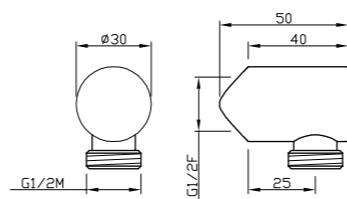

ART. 70200-CR chrome € 9,50
ART. 70200-AC acrylic € 4,50

- Soap dish for rail Ø 18-20-22-24