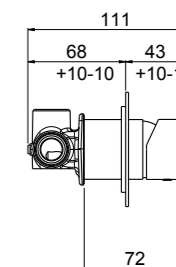

0-IQD4702-CR² TOTAL € 199,00

For finishing surcharge, see table on the inside cover of the catalogue
1 See installation heights, flow rate and spare parts table page 570
2 Order outer part number + concealed part number
PN See legend on page 10