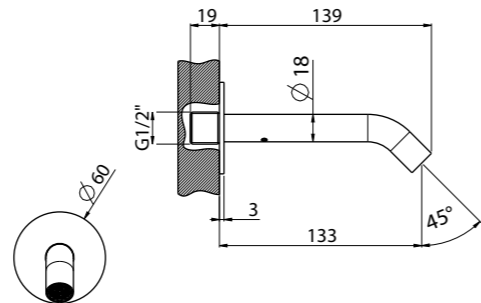

ART. 0-ITD2900-CR center distance 133 mm € 76,00
ART. 0-ITD2901-CR center distance 233 mm € 122,00

Wall-mounted washbasin/
bathtub spout

- Spout center distance 133 mm
- Inlet G 1/2"
- To pair with mixer
- Chrome