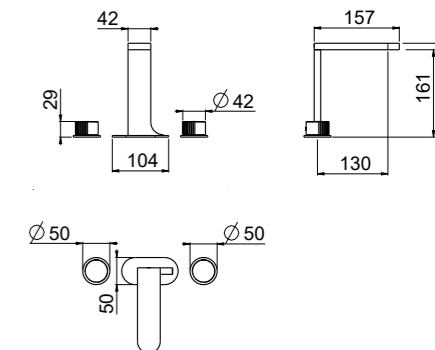

For finishing surcharge, see table on the inside cover of the catalogue

ART. 0-QTM0501-CR complete article € 706,00

3-hole washbasin mixer

- Spout center distance 130 mm
- Ceramic headwork 90°
- Connection flexible hoses
- Without drain
- Chrome