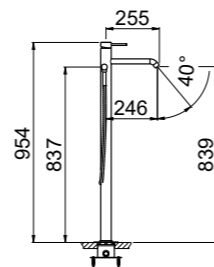

ART. W7302 concealed part € 235,00

0-NVS7302-316 ¹ TOTAL € 3.363,00

¹ Order outer part number + concealed part number

ART. 26112C35-316 complete article € 531,00

Complete set shower arm and shower head

- Shower head OttoMillimetri Ø 250
- Inspectable and serviceable
- Flat 7,5mm thickness
- Minimum flow 6/l min
- Flow limiter 11 l/min at 3 bar
- Anti-liming silicone nozzles, easy-clean system
- Brushed stainless steel AISI316L
- Brushed stainless steel AISI316 shower arm
- Ø 25
- Center distance 35 cm
- Fitting G 1/2"