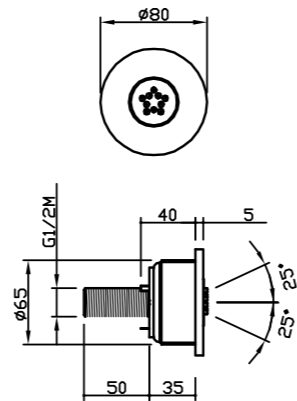

Body jet Round

- Inspectable and serviceable
- Orientable
- Minimum flow rate 4 l/min
- Concealed installation
- Fitting G1/2"
- Easy-clean system, anti-liming silicon nozzles
- Chrome