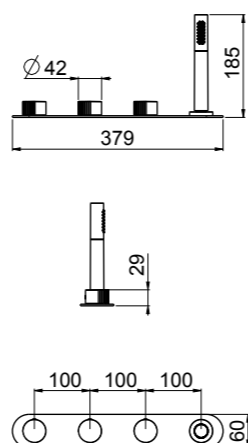

ART. 0-QTM6502-CR ¹ complete article 2-way € 719,00

- 4-hole bathtub deck-mounted mixer**
- Ceramic headwork 90°
 - Rotating diverter with 2 outlet closure
 - Single-function shower Stick in brass
 - NYLON flexible hose grey 150 cm
 - Inlets G 1/2"
 - Connection flexible hoses
 - Overflow outlet
 - Chrome