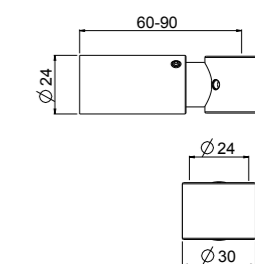

ART. 32607-CR € 80,50

- Oval holder
- External
- Brass
- Chrome

ART. 32606-CR € 76,50

- Rectangular holder
- External
- Brass
- Chrome

ART. 33450-CR € 22,50

- Rounded holder
- External
- Brass
- Chrome

ART. 32800/SC-CR € 25,50

- Cylindrical holder
- External
- Brass
- Chrome

ART. 32850/SC-CR € 48,00

- Adjustable Cylindrical holder
- External
- Brass
- Chrome

ART. 0CEN120-CR ø 18 € 101,00
ART. 0CEN320-CR ø 20 € 99,00
ART. 0CEN220-CR ø 24 € 109,50

- Full brass slider

ART. 0CEN130-CR ø 18 € 70,50
ART. 0CEN330-CR ø 20 € 75,50
ART. 0CEN230-CR ø 24 € 77,50

- Full brass slider

ART. 0CEN140-CR ø 18 € 113,50
ART. 0CEN340-CR ø 20 € 113,00
ART. 0CEN440-CR ø 24 € 120,50

- Full brass slider

ART. 33675-CR € 22,50

- Elbow in brass
- 1/2" MF with swivel nut

ART. 0SUP062-CR ø 24 € 40,50
ART. 0SUP058-CR ø 20 € 40,50

- Sliding holder for columns

ART. 0RIC003-CR € 18,00

- Diverter with ball knob for Colonial columns