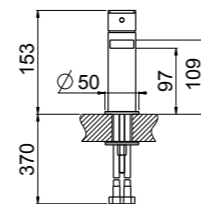

AVAILABLE FINISHINGS

- MODERN 2
- CLASSIC 1
- PVD 9

For finishing surcharge, see table on the inside cover of the catalogue
PN See legend on page 10