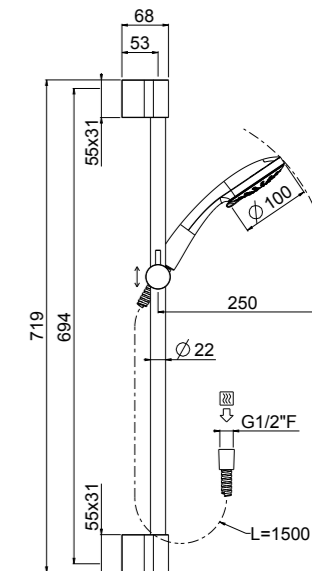

PN See legend on page 10

ART. 95500-CR without elbow € 73,00

PN

Nova

- Sliding rail
- Ø 22 mm
- Height 72 cm
- Center distance 69.4 cm
- Nova shower 3 jets in ABS anti-liming, Ø 100
- Stainless steel flexible hose 150 cm with double interlock
- Sliding rail that can be combined with soap dish art.70200 (see page 514)
- Chrome