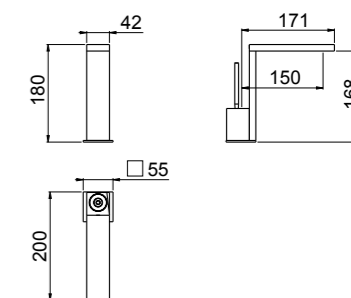

1. **Washbasin single-hole mixer**
2. Spout center distance 150 mm
   - Single-control mixer
   - Connection flexible hoses
   - Without drain
   - Chrome