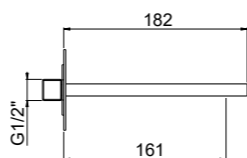

Wall-mounted washbasin/bathtub spout

- Spout center distance 161 mm
- Inlet G 1/2"
- To pair with mixer
- Chrome

Wall-mounted washbasin/bathtub
spout XL

- Spout center distance 211 mm
- Inlet G 1/2"
- To pair with mixer
- Chrome