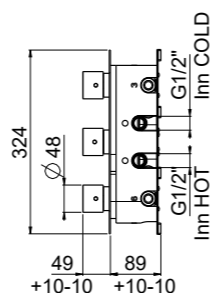

1. **WOOD SCULL**
   Vertical concealed shower mixer
2. Handles in Italian walnut
   - Thermostatic cartridge
   - Rotating diverter with 4, 5 or 6 outlet closure
   - Inlets G 1/2"
   - Concealed with protective cover ³
   - Chrome