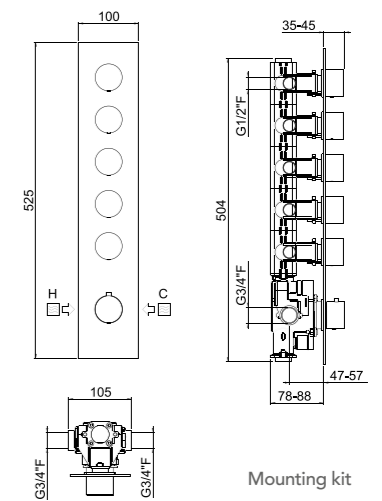

ART. W21039CR² concealed part 3-way € 845,00

AVAILABLE FINISHINGS

MODERN	5
CLASSIC	5
PVD	1

Mounting kit

ART. KIT00030
€ 153,00

21039-CR³ 3-way TOTAL € 1.140,00

For finishing surcharge, see table on the inside cover of the catalogue
1 For horizontal installation order 21039EST/O-CR
2 See installation heights, flow rate and spare parts table page 568
3 Order outer part number + concealed part number
4 See details page 531
5 See details page 533
Neutral standard jet serigraph. For additional serigraph with icons, specify jet outlets (see page 573) and connection sequence when ordering

ART. 21059EST-CR¹ outer part 5-way € 432,00

Concealed high flow rate shower mixer

- Thermostatic cartridge
- 5 outlets G 1/2", ceramic headworks 90°
- Inlets G 3/4"
- Optional mounting kit, recommended⁴
- Easy-grip kit included⁵
- Chrome