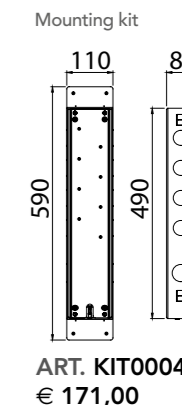

ART. 21024EST-CR¹ outer part 2-way € 384,00

Concealed high flow rate shower mixer

- Thermostatic cartridge
- 2 outlets G 1/2", ceramic headworks 90°
- Inlets G 3/4"
- Optional mounting kit, recommended⁴
- Chrome

ART. W21029CR² concealed part 2-way € 690,00

AVAILABLE FINISHINGS

- MODERN 5
- CLASSIC 5
- PVD 1

21024-CR³ 2-way TOTAL € 1.074,00

For finishing surcharge, see table on the inside cover of the catalogue
1 For horizontal installation order 21024EST/O-CR
2 See installation heights, flow rate and spare parts table page 568
3 Order outer part number + concealed part number
4 See details page 531
Neutral standard jet serigraph. For additional serigraph with icons, specify jet outlets (see page 573) and connection sequence when ordering

ART. 21044EST-CR¹ outer part 4-way € 584,00

Concealed high flow rate shower mixer

- Thermostatic cartridge
- 4 outlets G 1/2", ceramic headworks 90°
- Inlets G 3/4"
- Optional mounting kit, recommended⁴
- Chrome

ART. W21049CR² concealed part 4-way € 998,00

AVAILABLE FINISHINGS

- MODERN 5
- CLASSIC 5
- PVD 1

21044-CR³ 4-way TOTAL € 1.582,00

For finishing surcharge, see table on the inside cover of the catalogue
1 For horizontal installation order 21044EST/O-CR
2 See installation heights, flow rate and spare parts table page 568
3 Order outer part number + concealed part number
4 See details page 531
Neutral standard jet serigraph. For additional serigraph with icons, specify jet outlets (see page 573) and connection sequence when ordering

ART. 21034EST-CR¹ outer part 3-way € 490,00

Concealed high flow rate shower mixer

- Thermostatic cartridge
- 3 outlets G 1/2", ceramic headworks 90°
- Inlets G 3/4"
- Optional mounting kit, recommended⁴
- Chrome

ART. W21039CR² concealed part 3-way € 845,00

AVAILABLE FINISHINGS

- MODERN 5
- CLASSIC 5
- PVD 1