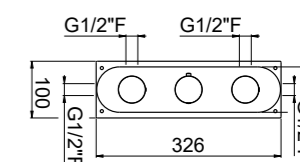

PEARL SCULL

1. Horizontal concealed shower mixer
2. Handles in Corian Glacier White
   - Thermostatic cartridge
   - Rotating diverter with 4, 5 or 6 outlet closure
   - Inlets G 1/2"
   - Concealed with protective cover³
   - Chrome

ART. W21241CR¹ concealed part 4-way € 544,00
ART. W21251CR¹ concealed part 5-way € 582,00
ART. W21261CR¹ concealed part 6-way € 614,00