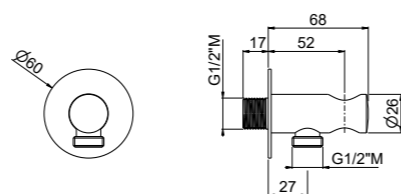

ART. 32881-CR € 32,00

- Cylindrical holder
- Concealed
- Brass
- Fitting G 1/2" M
- Chrome