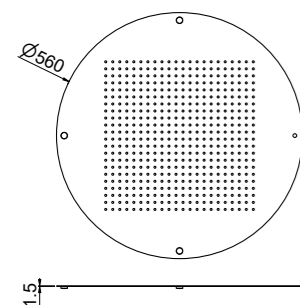

AVAILABLE FINISHINGS

- MODERN 1
- CLASSIC 1
- PVD 1

Warning! Finishes CRNE, VR, OROS not feasible

ART	CHROMOTHERAPY	ATOMIZERS	WATER-FALLS	No. WAYS	€
23082X-CRX				1	1.028,00

For finishing surcharge, see table on the inside cover of the catalogue
See installation heights page 556
1 See details page 540
2 See details page 542
3 See details page 542

Anti-liming

Rain