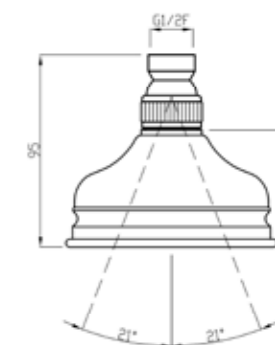

1. Colonial Ø 100
2. Inspectable and serviceable
   - Minimum flow rate 2 l/min
   - Easy-clean system, anti-liming silicone nozzles
   - Chrome

1. Features:
2. Rain with gasket 30 nozzles

1. AVAILABLE FINISHINGS

MODERN	3
CLASSIC	3
PVD	2

For finishing surcharge, see table on the inside cover of the catalogue