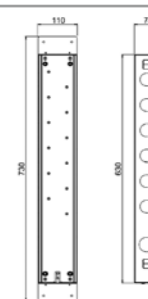

• Easy mounting kit for 6-way high flow thermostatic mixer

ART. KIT00060 € 227,00