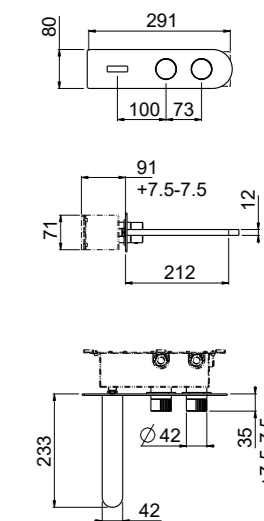

ART. W2501 concealed part € 294,00

1. **AVAILABLE FINISHINGS**

MODERN	5
CLASSIC	5
PVD	5

0-QTM2503-CR ¹ TOTAL € 815,00

For finishing surcharge, see table on the inside cover of the catalogue
1 Order outer part number + concealed part number
2 See details page 532