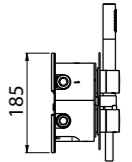

Concealed shower mixer POCKET integrated duplex

- Thermostatic cartridge
- Rotating diverter with 2 or 3 outlet closure
- Stick single-function shower in brass³
- Wall outlet with hand shower holder
- PVC flexible hose 150 cm
- Inlets G 1/2"
- Concealed with protective cover⁴
- Easy-grip kit included⁵
- Chrome