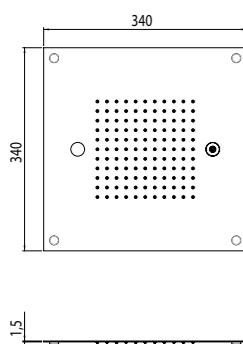

690 x 280

- Inspectable and serviceable
- 3 replaceable cartridges ¹
- Minimum flow rate standard version 12 l/min
- Pressure limiter at 1 bar ²
- Version with ECO rain jet ³ available
- Easy-clean system, anti-liming silicone nozzles
- Recommended optional safety kit ⁴
- Chrome

Features:

- Rain with 363 nozzles

AVAILABLE FINISHINGS

MODERN	1
CLASSIC	1
PVD	1

Warning! Finishes CRNE, VR, OROS not feasible

ART	CHROMOTHERAPY	ATOMIZERS	WATER-FALLS	No. WAYS	€
23003X-CRX				1	889,00

For finishing surcharge, see table on the inside cover of the catalogue
See installation heights page 556
1 See details page 540
2 See details page 542
3 See details page 541
4 See details page 542