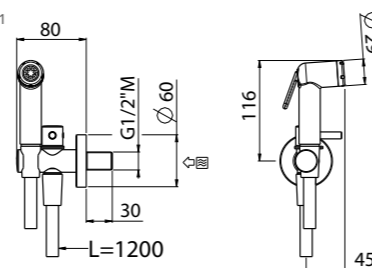

AVAILABLE FINISHINGS

-

1 See details page 538
PN See legend on page 10