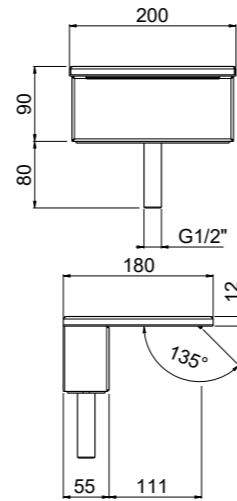

ART. 24960-CR € 140,00

**Body-jet Quadro**

- Concealed ¹
- Orientable
- Anti-liming
- Inspectable and serviceable
- Hydromassage jet
- Minimum flow rate 4 l/m
- Chrome

AVAILABLE FINISHINGS
MODERN 9
CLASSIC 9
PVD 9