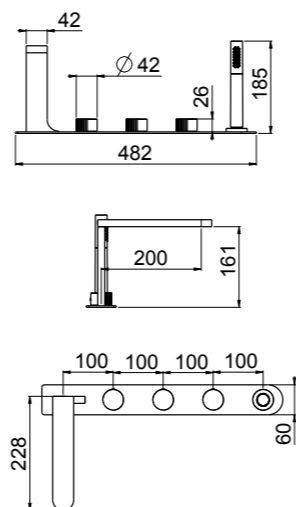

ART. 0-QTM6501-CR ¹ complete article 2-way € 1.519,00

- 5-hole bathtub deck-mounted mixer**
- Spout center distance 200 mm
 - Ceramic headwork 90°
 - Rotating diverter with 2 outlet closure
 - Single-function shower Stick in brass
 - NYLON flexible hose grey 150 cm
 - Inlets G 1/2"
 - Connection flexible hoses
 - Chrome