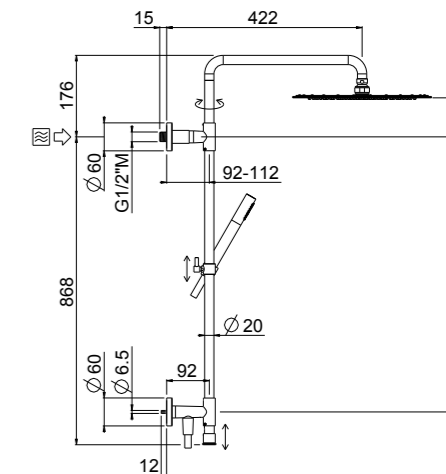

Stick Upper Wall Outlet

- Upper holder with concealed connection
- Diverter
- Fixed column with orientable shower arm
- Angled upper bridge, ideal for pairing with round shower heads
- With Stick ABS shower
- No shower head¹
- Adjustable height with optional extension kit²
- Available in 3 different centre distances A-B-C
- Brass slider
- PVC flexible hose 150 cm
- Chrome