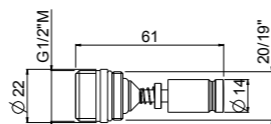

ART. ORIC004-CR € 29,00

- Diverter with square knob for Extreme columns