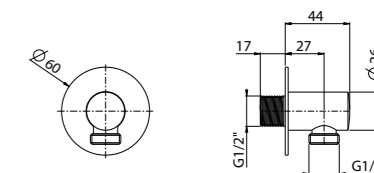

- Cylindrical wall outlet
- Brass
- Fitting G 1/2" M
- Chrome