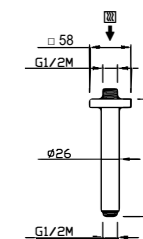

AVAILABLE FINISHINGS

MODERN 2
CLASSIC 2
PVD 1

For finishing surcharge, see table on the inside cover of the catalogue
To match shower head, see page 355
See installation heights page. 561