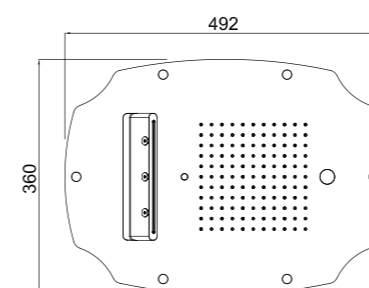

Features:

- Rain with 121 nozzles
- Inspectable and serviceable waterfall with adjustable jet ⁴
- Misting, 1 jet
- Chromotherapy, 1 RGB LED spotlight

AVAILABLE FINISHINGS

- MODERN 1
- CLASSIC 1
- PVD 1

Warning! Finish CRNE not feasible