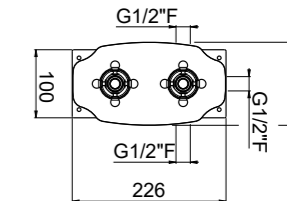

1. **Concealed horizontal shower mixer**
2. Thermostatic cartridge
   - Rotating diverter with 2 or 3 outlet closure
   - Inlets G 1/2"
   - Concealed with protective cover³
   - Chrome