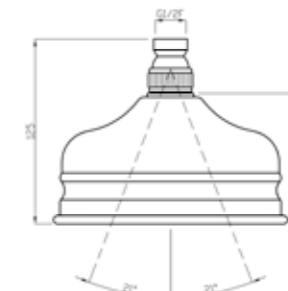

1. Colonial Ø 150
2. Inspectable and serviceable
   - Minimum flow rate 5 l/min
   - Easy-clean system, anti-liming silicone nozzles
   - Chrome

1. Features:
2. Rain with 78 nozzles

1. AVAILABLE FINISHINGS

MODERN	3
CLASSIC	3
PVD	2

For finishing surcharge, see table on the inside cover of the catalogue