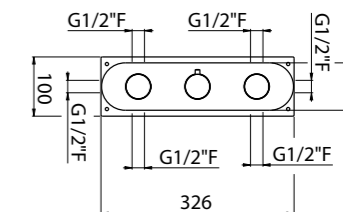

1. **Horizontal concealed shower mixer**
2. Thermostatic cartridge
   - Rotating diverter with 4, 5 or 6 outlet closure
   - Inlets G 1/2"
   - Concealed with protective cover³
   - Easy-grip kit included⁴
   - Chrome