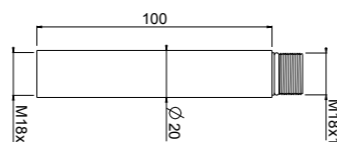

ART. KIT00014 cm 16 € 49,00

- 16 cm extension for Extreme columns