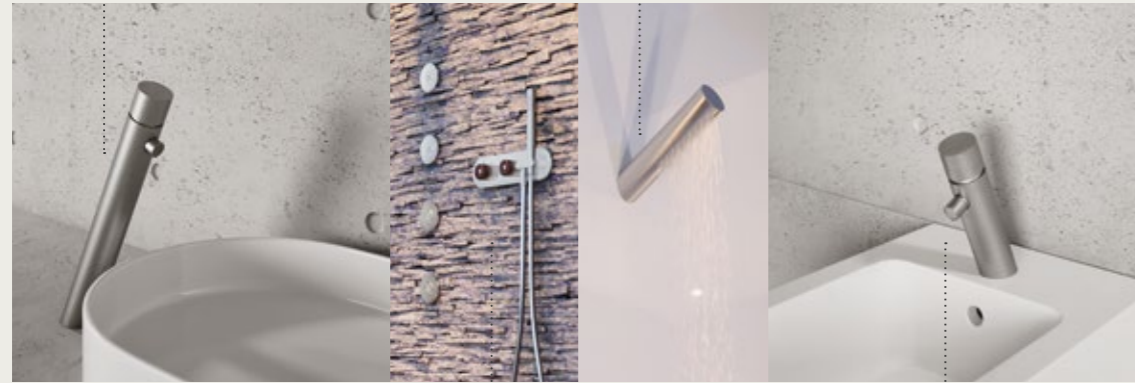

1.

Insert the concealed group with protection, fixing plates and testing knobs fitted into the groove in the wall. Use the supplied rear plate and brackets for wall or plasterboard mounting.

2.

Check the conceal depths as indicated on the protective cover, finish with plaster and coating. Test for correct operation of the concealed assembly by inserting the supplied handle. Test open/close operation.

3.

When the coating is complete, remove the fixing plates and the system testing handle.

4.

Trim the polystyrene protection and create openings to mount the knobs.

Finish off the installation by inserting and fixing the exposed components.

Inspectable and serviceable shower head

Concealed shower mixer with integrated duplex

Single-hole bidet mixer

Originality

Scull is sheer architecture, a blend of functionality and form that intentionally breaks with classical rules.