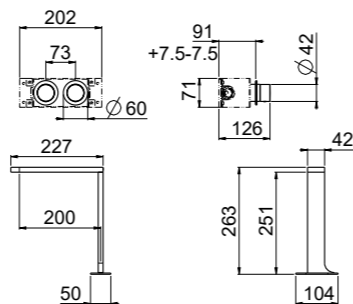

AVAILABLE FINISHINGS

MODERN	5
CLASSIC	5
PVD	5

0-QTM1502-CR ¹ TOTAL € 966,00

For finishing surcharge, see table on the inside cover of the catalogue
1 Order outer part number + concealed part number
2 See details page 532