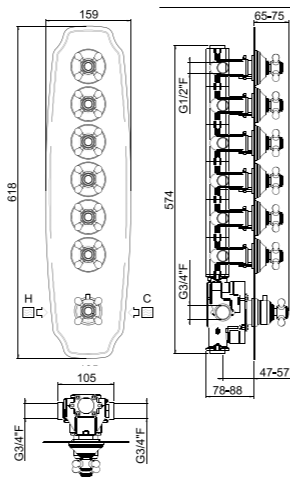

ART. 21064EST-CR¹ outer part 6-way € 752,00

Concealed high flow rate shower mixer

- Thermostatic cartridge
- 6 outlets G 1/2", ceramic headworks 90°
- Inlets G 3/4"
- Optional mounting kit, recommended⁴
- Chrome