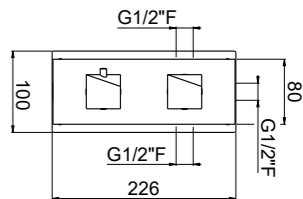

1. **Horizontal concealed shower mixer**
2. Thermostatic cartridge
   - Rotating diverter with 2 or 3 outlet closure
   - Inlets G 1/2"
   - Concealed with protective cover³
   - Chrome