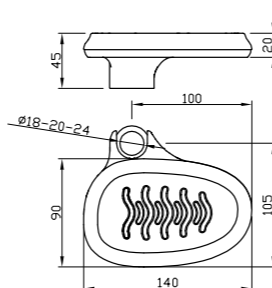

- Brass handles replacement kit for Rigoletto thermostatic mixer

For articles:
21500-CR; 21505-CR
00-08xx-CR; 00-18xx-CR
00-09xx-CR; 00-19xx-CR

ART. ORIC042CR € 106,00