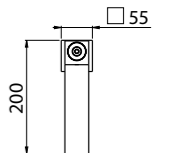

ART. 0-IQD1701-CR complete article € 329,00

PN

Single-control tall washbasin mixer

- Spout center distance 200 mm
- Conventional cartridge
- Connection flexible hoses
- Without drain
- Chrome

AVAILABLE FINISHINGS

- MODERN 2
- CLASSIC 1
- PVD 9

For finishing surcharge, see table on the inside cover of the catalogue
PN See legend on page 10

ART. 0-IQD0701-CR complete article € 564,00

Single-control washbasin mixer

- Spout center distance 150 mm
- Conventional cartridge
- Connection flexible hoses
- Without drain
- Chrome

AVAILABLE FINISHINGS

- MODERN 2
- CLASSIC 1
- PVD 9

For finishing surcharge, see table on the inside cover of the catalogue

ART. 0-IQD0702-CR complete article € 256,00

PN

Single-control washbasin mixer

- Spout center distance 122 mm
- Conventional cartridge
- Connection flexible hoses
- Without drain
- Chrome

AVAILABLE FINISHINGS

- MODERN 2
- CLASSIC 1
- PVD 9

For finishing surcharge, see table on the inside cover of the catalogue
PN See legend on page 10