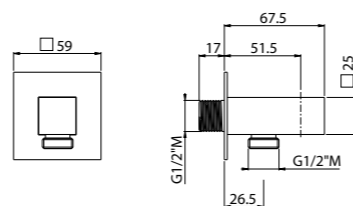

ART. 32781-CR € 52,50

- Square holder
- Concealed
- Brass
- Fitting G 1/2" M
- Chrome