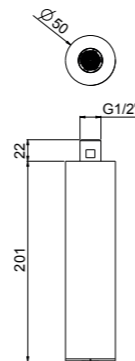

AVAILABLE FINISHINGS

- BRD / PTQ / PBL / VBL € 538,00
- NEOP / BIOP € 520,00
- SPZ € 464,00

See installation heights page. 558-559