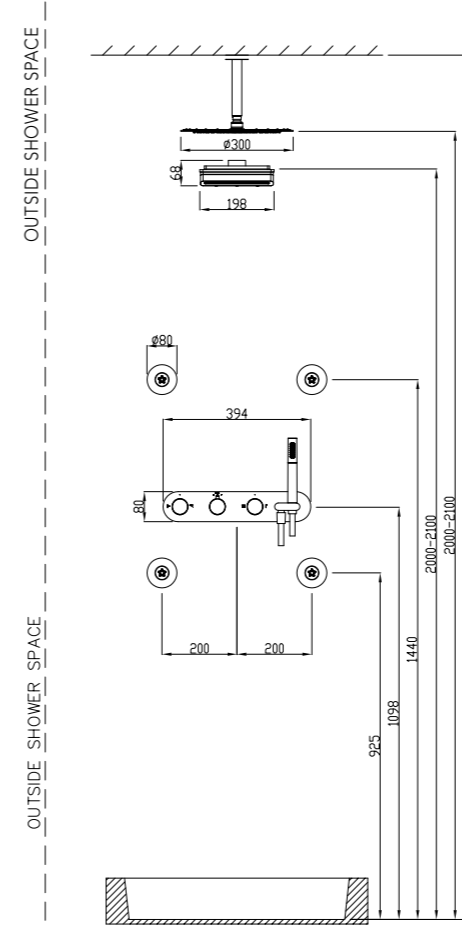

FEATURES WALL- AND CEILING-MOUNTED SHOWER HEADS

Rain
an intense, full jet mimics the sensation of a relaxing rain shower on the skin.

Soft jet *
an aerated jet that envelops the body in a soft, relaxing massage.

Single waterfall *
The power of a vigorous jet that regenerates the soul like a true, natural waterfall.

Chromotherapy *
The diffuse chromotherapy light envelops the entire body and the surrounding walls.

BENEFITS WALL- AND CEILING-MOUNTED SHOWER HEADS

- Wide range of solutions for design, functionality and installation options
- Chrome-plated stainless steel with electroplating treatment for all inspectable and serviceable versions
- Option of different finishings for all inspectable and serviceable versions
- Easy-clean anti-liming silicone nozzles for easy maintenance

* Functions available only for "Yes" model, see page 351