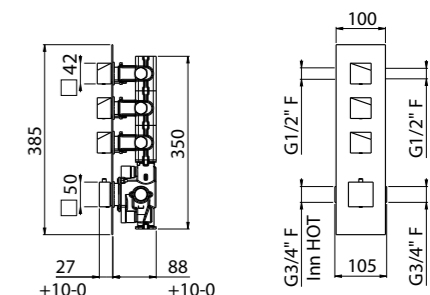

AVAILABLE FINISHINGS

- MODERN 5
- CLASSIC 5
- PVD 1

For finishing surcharge, see table on the inside cover of the catalogue
1 For horizontal installation, order outer part 0-DSD4202EST/O-CR
2 See installation heights, flow rate and spare parts table page 567
3 Order outer part number + concealed part number
4 See details page 530
Neutral standard jet serigraph. For additional serigraph with icons, specify jet outlets (see page 573) and connection sequence when ordering.

AVAILABLE FINISHINGS

- MODERN 5
- CLASSIC 5
- PVD 1

For finishing surcharge, see table on the inside cover of the catalogue
1 For horizontal installation, order outer part 0-DSD4002EST/O-CR
2 See installation heights, flow rate and spare parts table page 568
3 Order outer part number + concealed part number
4 See details page 531
Neutral standard jet serigraph. For additional serigraph with icons, specify jet outlets (see page 573) and connection sequence when ordering.

Mounting kit