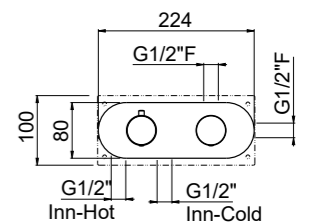

1. **Horizontal concealed shower mixer**
2. Thermostatic cartridge
   - Rotating diverter with 2 or 3 outlet closure
   - Inlets G 1/2"
   - Concealed with protective cover³
   - Chrome