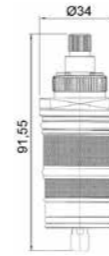

- Thermostatic cartridge Ø 34

ART. ORIC012 € 78,00

For concealed mixer code:
W21220; W21230; W21240;
W21250; W21260; W21270
For Duetto columns with code:
00-16XX-CR; 00-15xx-Cr