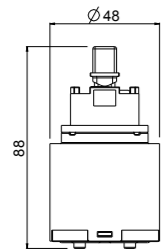

- Diverter cartridge 3,4,5-way Ø 48

ART. ORIC034 € 62,50

For concealed mixer code:
W21230; W21240; W21250; W21260;
W21270; W21330; W21340; W21350;
W21360