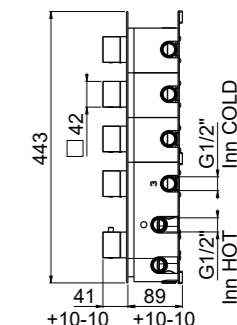

1. AVAILABLE FINISHINGS

MODERN	5
CLASSIC	5
PVD	1