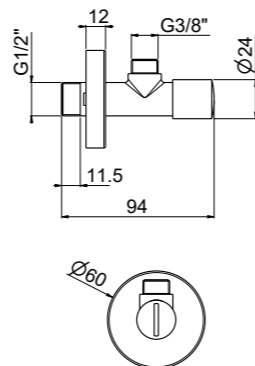

AVAILABLE FINISHINGS

MODERN	6
CLASSIC	6
PVD	5

For finishing surcharge, see table on the inside cover of the catalogue