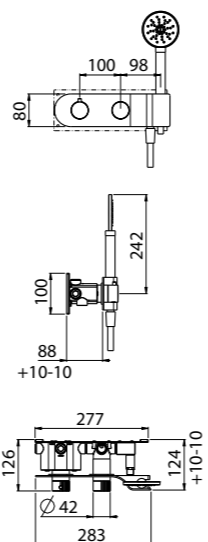

1. **Integrated duplex concealed shower mixer**
2. Thermostatic cartridge
   - Rotating diverter with 2 or 3 outlet closure
   - Stilo single-function shower in brass
   - Wall outlet with hand shower holder
   - PVC flexible hose 150 cm
   - Inlets G 1/2"
   - Concealed with protective cover³
   - Chrome