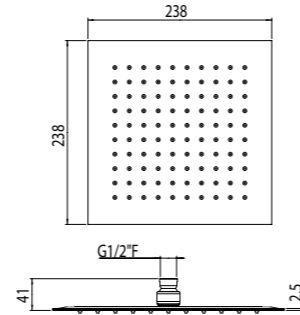

1. **Features:**
2. Rain with 120 anti-liming silicone nozzles

AVAILABLE FINISHINGS SOLO PER VERSIONI ISPEZIONABILI
MODERN 2
CLASSIC 2

For finishing surcharge, see table on the inside cover of the catalogue
FOR NON-INSPECTABLE AND NON-SERVICEABLE SHOWER HEAD ONLY AVAILABLE FINISHING SPZ cat.14
(RECOMMENDED WITH STN FINISHING SHOWER ARM)
1 See details page 544
2 See details page 543
3 INSPECTABLE AND SERVICEABLE version (CRX): chrome plated.
NON-SERVICEABLE version (NI): polished stainless steel
PN See legend on page 10

ART €
KIT00006 65,50

ART. **SLM0005CRX** inspectable and serviceable in CR stainless steel € 286,00
ART. **SLM0005/NI** non-inspectable and non-serviceable in stainless steel € 187,00

PN

1. **MySlim 240 x 240**
2. Inspectable and serviceable ¹
     Non-inspectable and non-serviceable
   - Ultra-flat 3mm/2.5mm thickness
   - Minimum flow rate 6 l/min
   - Flow limiter 11 l/min at 3 bar
   - Easy-clean system, anti-liming silicone nozzles
   - Can be installed flush with false ceiling using KIT00006 ²
   - Polished Chrome/Stainless ³

1. **Features:**
2. Rain with 100 anti-liming silicone nozzles

AVAILABLE FINISHINGS
MODERN 2
CLASSIC 2

For finishing surcharge, see table on the inside cover of the catalogue
FOR NON-INSPECTABLE AND NON-SERVICEABLE SHOWER HEAD ONLY AVAILABLE FINISHING SPZ cat.14
(RECOMMENDED WITH STN FINISHING SHOWER ARM)
1 See details page 544
2 See details page 543
3 INSPECTABLE AND SERVICEABLE version (CRX): chrome plated.
NON-SERVICEABLE version (NI): polished stainless steel
PN See legend on page 10

ART €
KIT00006 65,50

ART. **2MM0013** non-inspectable and non-serviceable in stainless steel € 150,00

PN

1. **DueMillimetri 300 x 300**
2. Non-inspectable and non-serviceable
   - Ultra-flat 2,5 mm thickness
   - Minimum flow rate 6 l/min
   - Flow limiter 12 l/min
   - Anti-liming silicone nozzles, easy-clean system
   - Stainless