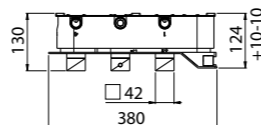

1. **Integrated duplex concealed shower mixer**
2. Thermostatic cartridge
   - Rotating diverter with 4, 5 or 6 outlet closure
   - Square single-function shower in brass
   - Wall outlet with hand shower holder
   - PVC flexible hose 150 cm
   - Inlets G 1/2"
   - Concealed with protective cover³
   - Chrome