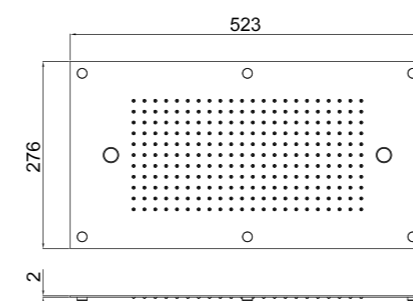

Features:

- Rain with 242 nozzles

AVAILABLE FINISHINGS

MODERN	1
CLASSIC	1
PVD	1

Warning! Finishes CRNE not feasible

ART	CHROMOTHERAPY	ATOMIZERS	WATER-FALLS	No. WAYS	€
23080X-CRX				1	857,00

For finishing surcharge, see table on the inside cover of the catalogue
See installation heights page 556
1 See details page 540
2 See details page 542
3 See details page 541
4 See details page 542