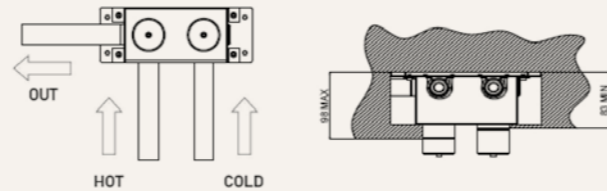

1.

Insert the concealed group with protection, fixing plates and testing knobs fitted into the groove in the wall. Use the supplied rear plate and brackets for wall or plasterboard mounting.