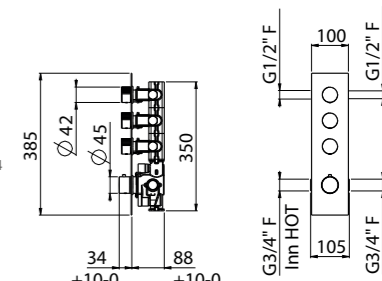

1. AVAILABLE FINISHINGS

MODERN	5
CLASSIC	5
PVD	1

For finishing surcharge, see table on the inside cover of the catalogue
1 For horizontal installation, order outer part 0-QTM4202EST/O-CR
2 See installation heights, flow rate and spare parts table page 567
3 Order outer part number + concealed part number
4 See details page 530

1. Concealed high flow rate shower mixer
2. Thermostatic cartridge
   - 3 outlets G 1/2", ceramic headwork 90°
   - Inlets G 3/4"
   - Optional mounting kit, recommended ⁴
   - Chrome