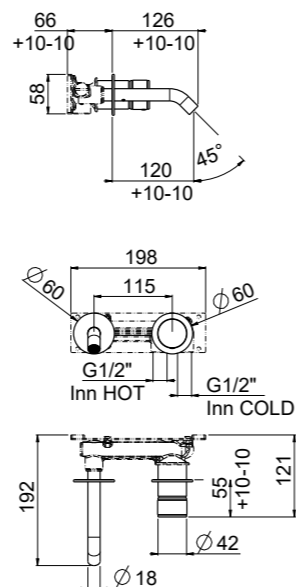

ART. 0-RCE2700EST-CR outer part € 187,00

1. **Wall-mounted washbasin mixer**
2. Spout center distance 120 mm
   - Conventional cartridge
   - Inlets G 1/2"
   - Without drain
   - Chrome