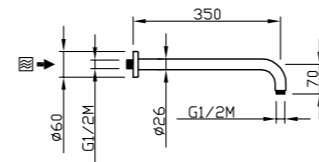

ART. 20026C35-CR € 64,50

Shower arm Tondo XL

- Brass
- Ø 26
- Fitting G 1/2"
- Chrome

AVAILABLE FINISHINGS

- MODERN 2
- CLASSIC 2
- PVD 1

For finishing surcharge, see table on the inside cover of the catalogue
 For shower heads combination see from page 344
 See installation heights page 560