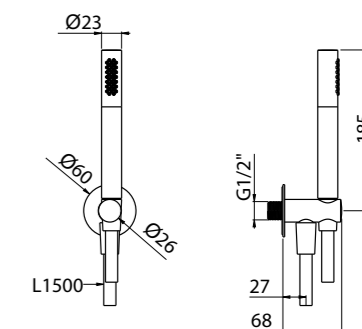

PN

Stick

- 1 jet shower abs, anti-liming, inspectable and serviceable
- Wall outlet with holder
- Fitting G 1/2"
- PVC flexible hose 150 cm double anti-torsion
- Chrome

AVAILABLE FINISHINGS

- MODERN 8
- CLASSIC 8
- PVD 6