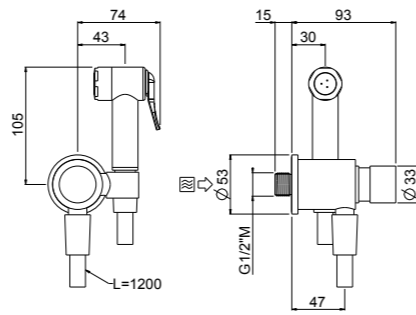

AVAILABLE FINISHINGS

MODERN 6
CLASSIC 6
PVD 5

For finishing surcharge, see table on the inside cover of the catalogue
1 See details page 538

ART. 19166/C-100-CR complete item € 169,00

Timed Light

- Exposed temporized tap ¹
- Single tap
- ABS push lever shower
- PVC flexible hose 100 cm
- Chrome