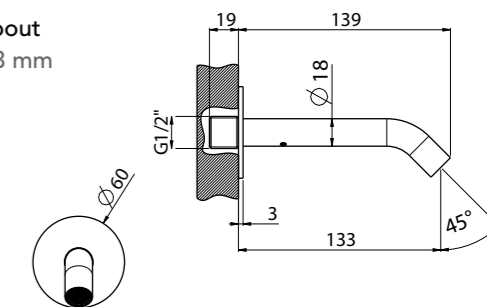

0-ITD2701-CR ¹ TOTAL € 311,00

ART. 0-ITD2900-CR center distance 133 mm € 76,00
 ART. 0-ITD2901-CR center distance 233 mm € 122,00

- Wall-mounted washbasin spout
- Spout center distance 133 mm
 - Inlets G 1/2"
 - To pair with mixer
 - Chrome