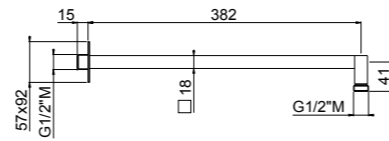

ART. 20051C35-CR center distance 35 cm € 107,50
 ART. 20051C40-CR center distance 40 cm € 110,00

PN

Extreme

- Brass
- 18 x18 □
- Fitting G 1/2"
- Chrome

AVAILABLE FINISHINGS

- MODERN 2
- CLASSIC 2
- PVD 1

For finishing surcharge, see table on the inside cover of the catalogue
 To match shower head, see page 355
 See installation heights page 560
 PN See legend on page 10