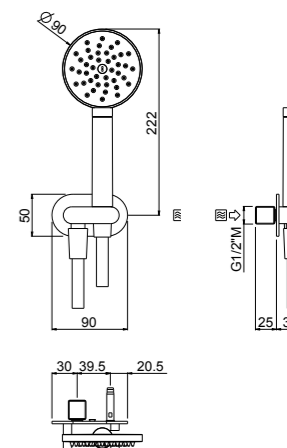

AVAILABLE FINISHINGS

-

PN See legend on page 10

ART. 66272-CR/NE shower brass € 231,00

Stilo 4 Black

- 1 jet shower, anti-liming, inspectable and serviceable, brass
- Handle in matt black abs
- Wall outlet with holder
- Fitting G 1/2"
- PVC flexible hose 150 cm double anti-torsion
- Chrome