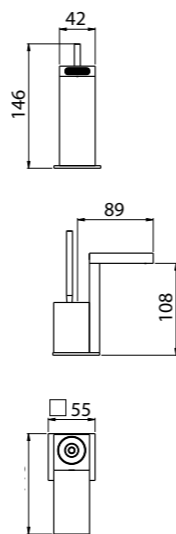

ART. 0-IQD3702-CR complete article € 271,00

PN

Bidet mixer

- Spout center distance 112 mm
- Conventional cartridge
- Connection flexible hoses
- Without drain
- Chrome

AVAILABLE FINISHINGS

MODERN	2
CLASSIC	1
PVD	9

For finishing surcharge, see table on the inside cover of the catalogue
PN See legend on page 10

ART. 0-IQD3701-CR complete article € 520,00

Single-control bidet mixer

- Spout center distance 89 mm
- Conventional cartridge
- Connection flexible hoses
- Without drain
- Chrome

AVAILABLE FINISHINGS

MODERN	2
CLASSIC	1
PVD	9

For finishing surcharge, see table on the inside cover of the catalogue

ART. 70320-CR brass € 55,50

ART. 70321-CR ABS € 37,00

PN

Pop-up drain

- Pop-up waste 1" 1/4
- Brass / ABS
- 2-in-1 system for washbasin with or without overflow
- Chrome

AVAILABLE FINISHINGS

MODERN	12
CLASSIC	11
PVD	2

For finishing surcharge, see table on the inside cover of the catalogue
PN See legend on page 10

ART. 70400-CR € 138,00

Minimal siphon

- Siphon 1" 1/4
- Brass
- Chrome

AVAILABLE FINISHINGS

MODERN	11
CLASSIC	10
PVD	10

For finishing surcharge, see table on the inside cover of the catalogue

ART. 70600-CR € 119,00

Filter tap pair

- 2 filter taps
- Fitting G 1/2" x G 3/8"
- Brass
- Chrome

AVAILABLE FINISHINGS

MODERN	6
CLASSIC	6
PVD	5

For finishing surcharge, see table on the inside cover of the catalogue