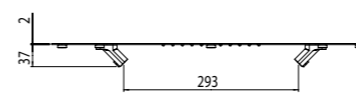

AVAILABLE FINISHINGS

- MODERN 1
- CLASSIC 1
- PVD 1

Warning! Finishes CRNE, VR, OROS not feasible

ART	CHROMOTHERAPY	ATOMIZERS	WATER-FALLS	No. WAYS	€
23076X-CRX			● 2	3	2.087,00
23076X/S-CRX*	● 2		● 2	3	2.877,00
23076XN-CRX		● 1	● 2	4	2.205,00
23076XN/S-CRX*	● 2	● 1	● 2	4	2.942,00