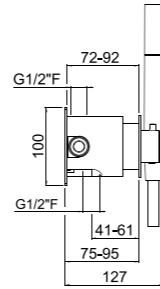

- 21828/A-CR² 2-way TOTAL € 779,00
- 21838/A-CR² 3-way TOTAL € 815,00

For finishing surcharge, see table on the inside cover of the catalogue
1 See installation heights, flow rate and spare parts table page 566
2 Order outer part number + concealed part number
3 Also available with ABS shower
4 See details page 530
5 See details page 533
Neutral standard jet serigraph. For additional serigraph with icons, specify jet outlets (see page 572) and connection sequence when ordering
PN See legend on page 10

MODERN

CATEGORY	SPZ	NKLU	STN	NKSP	NKSPOP CRSP	NEOP BIOP	CRNE	OROS	BRD - PTQ PBL - VBL
1	NO	20%	30%	40%	45%	40%	90%	55%	45%
2	NO	20%	30%	40%	45%	40%	80%	80%	45%
3	NO	20%	30%	40%	45%	40%	90%	105%	45%
4	NO	20%	30%	40%	45%	40%	95%	120%	45%
5	NO	20%	30%	45%	50%	45%	80%	110%	50%
6	NO	20%	30%	40%	45%	40%	95%	125%	45%
7	NO	20%	30%	40%	45%	40%	55%	80%	45%
8	NO	20%	30%	40%	45%	40%	110%	155%	45%
9	NO	20%	30%	40%	45%	40%	30%	60%	45%
10	NO	20%	30%	40%	45%	40%	55%	65%	45%
11	NO	30%	60%	110%	120%	75%	135%	95%	80%
12	NO	10%	20%	55%	60%	50%	70%	75%	55%
13	NO	30%	60%	100%	120%	90%	180%	180%	95%
14	25%	NO	NO	NO	NO	NO	NO	NO	NO

USEFUL INFORMATION

- In the case of articles presented in the catalogue as an exposed part + a concealed part, the surcharge is to be applied only to the price of the exposed part.
- In order to allow the various treatments to be carried out, articles must be made of metal (no ABS) and inspectable and serviceable (especially for shower heads and showers).
- The shower heads of the EL'IT, WILL, MySlim, OttoMillimetri and Minimal lines are not treated on the upper part of the cover as it is not visible once the item is installed. It is, however, possible to carry out a treatment on the upper part by requesting a dedicated quote.
- The feasibility of treatments on articles is only confirmed for complete environments.
  Example:
  SHOWER HEAD + SHOWER ARM + DUPLEX + MIXERS
  or
  COLUMN WITH MIXER + SHOWER HEAD + SHOWER etc.
- Feasibility of treatments on individual articles (e.g. only SHOWER HEAD) must be explicitly authorised by Calflex.

DELIVERY TIMES

- MODERN - 3 WEEKS*
- CLASSIC - 3 WEEKS*
- PVD - 4 WEEKS*

*Delivery times are estimated and not binding. Too many requests and/or defects in processing or other unforeseeable events may lead to delays in delivery times.