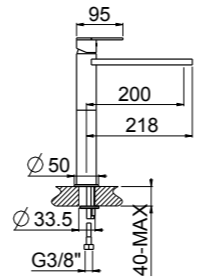

ART. 0-IQD1701-CR complete article € 329,00

PN

Single-control tall washbasin mixer

- Spout center distance 200 mm
- Conventional cartridge
- Connection flexible hoses
- Without drain
- Chrome

AVAILABLE FINISHINGS

- MODERN 2
- CLASSIC 1
- PVD 9

For finishing surcharge, see table on the inside cover of the catalogue
PN See legend on page 10

ART. 0-IQD0701-CR complete article € 564,00

Single-control washbasin mixer

- Spout center distance 150 mm
- Conventional cartridge
- Connection flexible hoses
- Without drain
- Chrome

AVAILABLE FINISHINGS

- MODERN 2
- CLASSIC 1
- PVD 9

For finishing surcharge, see table on the inside cover of the catalogue

ART. 0-IQD0702-CR complete article € 256,00

PN

Single-control washbasin mixer

- Spout center distance 122 mm
- Conventional cartridge
- Connection flexible hoses
- Without drain
- Chrome

AVAILABLE FINISHINGS

- MODERN 2
- CLASSIC 1
- PVD 9

For finishing surcharge, see table on the inside cover of the catalogue
PN See legend on page 10