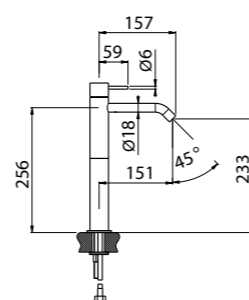

Single-control tall washbasin mixer

- Spout center distance 151 mm
- Conventional Cartridge
- Connection flexible hoses
- Without drain
- Chrome

AVAILABLE FINISHINGS

MODERN	2
CLASSIC	1
PVD	4

For finishing surcharge, see table on the inside cover of the catalogue
1 See details page 534
PN See legend on page 10

ART. 0-ITD3701-CR standard € 223,00
ART. 0-ITD3702-CR energy saving system¹ € 223,00

PN