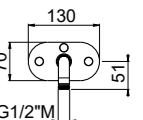

AVAILABLE FINISHINGS

- MODERN 2
- CLASSIC 2
- PVD 1

For finishing surcharge, see table on the inside cover of the catalogue
To match shower head, see page 344
See installation heights page 560
¹ See details page 545