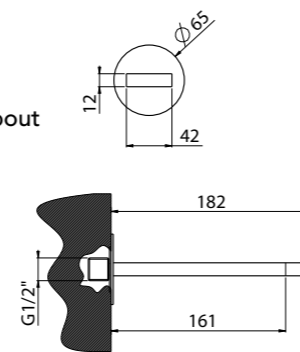

- Spout centre distance 161 mm
- Inlet G 1/2"
- To pair with mixer
- Chrome

Wall-mounted washbasin/bathtub spout XL

- Spout centre distance 211 mm
- Inlet G 1/2"
- To pair with mixer
- Chrome

AVAILABLE FINISHINGS