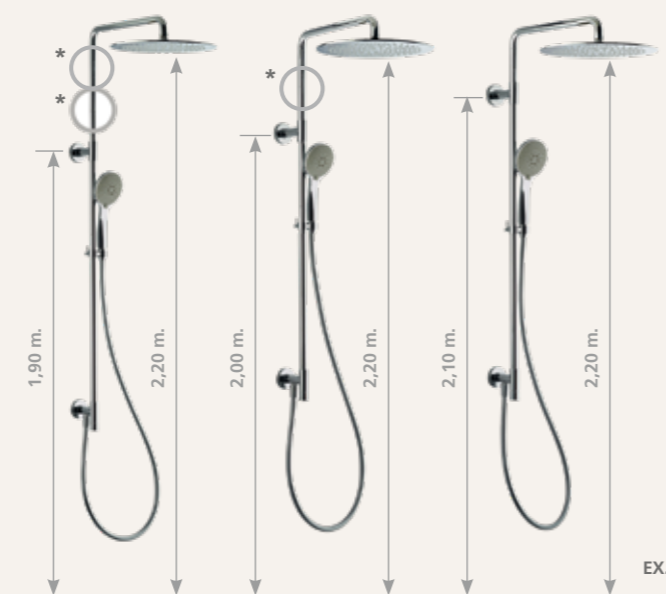

HIGH WALL OUTLET COLUMN SPECIAL RENOVATION

REPLACEMENT AND BENEFITS

CARIMALI high wall outlet columns allow the customer to replace their single-function shower head with DESIGN COLUMNS that have a dual function – a relaxing rain shower and a utility shower, with no damage to the coating.

1. Removal
2. Fixing the rail
3. Opening rain jet
4. Opening directional jet