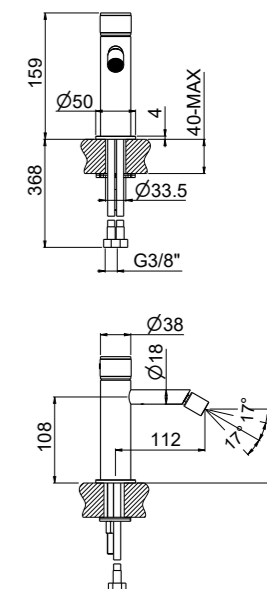

Bidet mixer

- Spout center distance 112 mm
- Conventional cartridge
- Connection flexible hoses
- Without drain
- Chrome

AVAILABLE FINISHINGS

MODERN	2
CLASSIC	1
PVD	4

For finishing surcharge, see table on the inside cover of the catalogue
 1 See details page 534