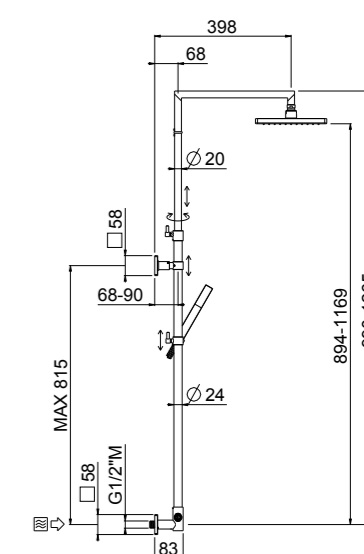

ART. 00670/ID-CR € 353,00

PN

Telescopic Ponte Concealed

- Lower holder with concealed connection
- Adjustable upper holder
- Diverter
- Telescopic column with orientable shower arm
- Angled upper bridge, ideal for pairing with round shower heads
- With Stick ABS shower
- No shower head¹
- Slider in brass
- PVC flexible hose 150 cm with double anti-torsion
- Chrome

AVAILABLE FINISHINGS

MODERN	4
CLASSIC	6
PVD	3

For finishing surcharge, see table on the inside cover of the catalogue

1 Can only be purchased in combination with shower head, see from page 344

PN See legend page 10

ART. 00470/ID-CR € 390,00

PN

Telescopic Spigolo Concealed

- Lower holder with concealed connection
- Adjustable upper holder
- Diverter
- Telescopic column with orientable shower arm
- Upper bridge with sharp bend, ideal for pairing with square shower heads
- With Square ABS shower
- No shower head¹
- Slider in brass
- PVC flexible hose 150 cm with double anti-torsion
- Chrome

AVAILABLE FINISHINGS

MODERN	4
CLASSIC	6
PVD	3

For finishing surcharge, see table on the inside cover of the catalogue

1 Can only be purchased in combination with shower head, see from page 355

PN See legend page 10

ART. 00670/ED-CR € 373,00

PN

Telescopic Ponte Exposed

- Lower holder with exposed, PVC flexible hose 60 cm
- Adjustable upper holder
- Diverter
- Telescopic column with orientable shower arm
- Angled upper bridge, ideal for pairing with round shower heads
- With Stick ABS shower
- No shower head¹
- Slider in brass
- PVC flexible hose 150 cm with double anti-torsion
- Chrome

AVAILABLE FINISHINGS

MODERN	4
CLASSIC	6
PVD	3

For finishing surcharge, see table on the inside cover of the catalogue

1 Can only be purchased in combination with shower head, see from page 344

PN See legend page 10

ART. 00470/ED-CR € 416,00

PN