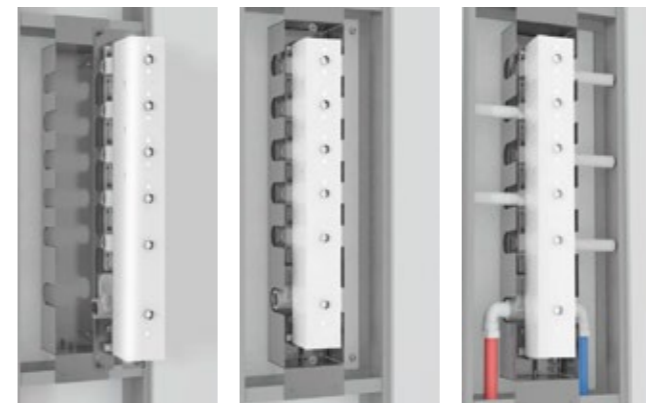

3. Insert the concealed group into the mounting box and secure with the screws provided. Connect the water supply and test the system.