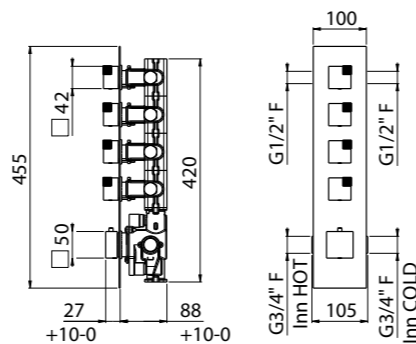

ART. 0-OCB4003EST-CR¹ outer part 4-way € 561,00

Concealed high flow rate shower mixer

- Thermostatic cartridge
- 4 outlets G 1/2", ceramic headworks 90°
- Inlets G 3/4"
- Optional mounting kit, recommended⁴
- Chrome