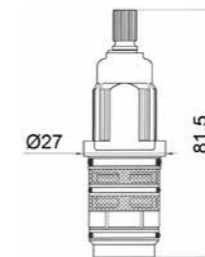

- Thermostatic cartridge Ø 27

ART. ORIC013 € 77,00

For exposed mixer code:
21400
For Cosi columns codes:
00-07xx; 00-17xx