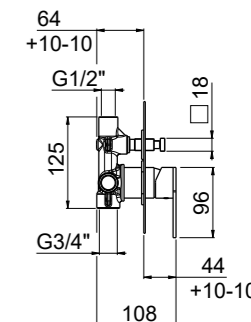

PN

- AVAILABLE FINISHINGS
- | | |
|---------|----|
| MODERN | 13 |
| CLASSIC | 12 |
| PVD | 11 |

0-IQD4703-CR ² 2-way TOTAL € 267,00

For finishing surcharge, see table on the inside cover of the catalogue
 1 See installation heights, flow rate and spare parts table page 570
 2 Order outer part number + concealed part number
 3 See details page 536
 PN See legend on page 10