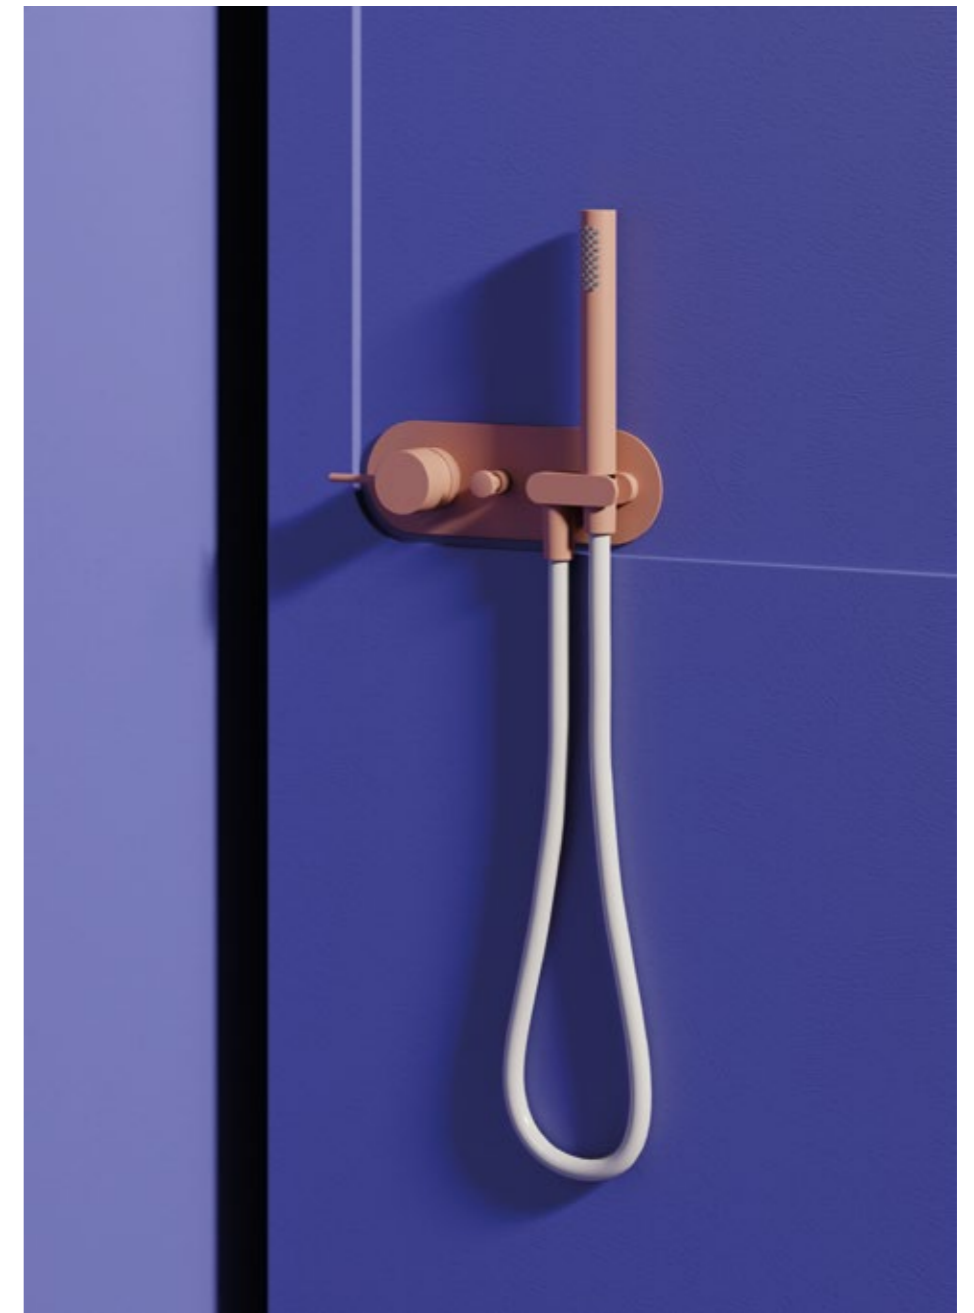

Filter tap pair

- 2 filter taps
- Fitting G 1/2" x G 3/8"
- Brass
- Chrome

AVAILABLE FINISHINGS

- MODERN 6
 CLASSIC 6
 PVD 5

For finishing surcharge, see table on the inside cover of the catalogue

IlTondo

SHOWER