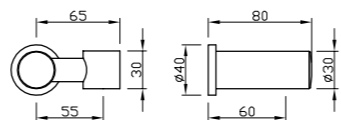

- Adjustable Cylindrical holder
- External
- Brass
- Chrome

ART. 0CEN120-CR ø 18 € 101,00
ART. 0CEN320-CR ø 20 € 99,00
ART. 0CEN220-CR ø 24 € 109,50

- Full brass slider