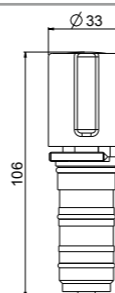

- Kit for converting Rigoletto mechanical mixer with ABS handles into thermostatic mixer

For articles:
21510-CR
01-08xx-CR; 01-18xx-CR
Excluding Rigoletto Colonial

ART. ORIC038 € 56,50