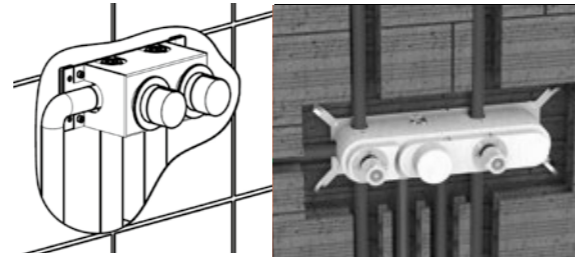

**PROTECTIVE COVER CONCEALED PART
WALL-MOUNTED WASHBASIN MIXER**

The **special protective polystyrene cover** protects the concealed mixer body from contamination, facilitates installation and provides ample room for manoeuvring both during installation and when replacing control components at a later date with no need for carrying out building work.