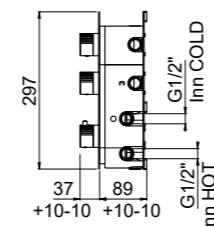

1. Concealed shower mixer with simultaneous openings
2. Thermostatic cartridge
   - Outlets G 1/2", ceramic headwork 90°
   - Inlets G 1/2"
   - Concealed with protective cover ⁴
   - Chrome