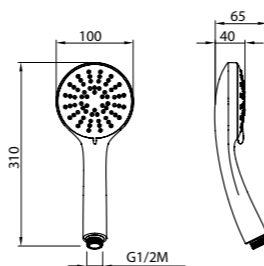

Nova

- Shower 3 jets in ABS
- Anti-liming
- Chrome