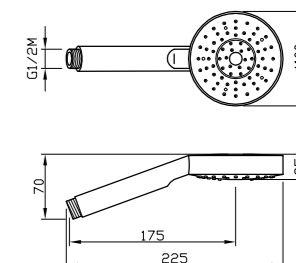

Flat 1

- 1 jet shower in ABS
- Anti-liming
- Chrome