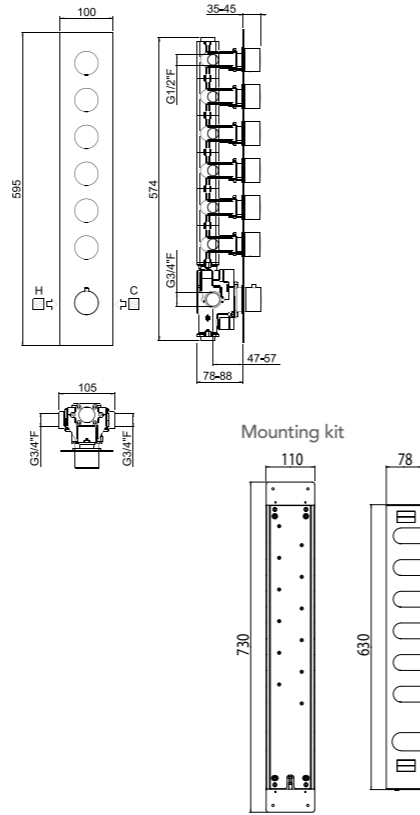

ART. 21069EST-CR ¹ outer part 6-way € 486,00

Concealed high flow rate shower mixer

- Thermostatic cartridge
- 6 outlets G 1/2", ceramic headworks 90°
- Inlets G 3/4"
- Optional mounting kit, recommended ⁴
- Easy-grip kit included ⁵
- Chrome