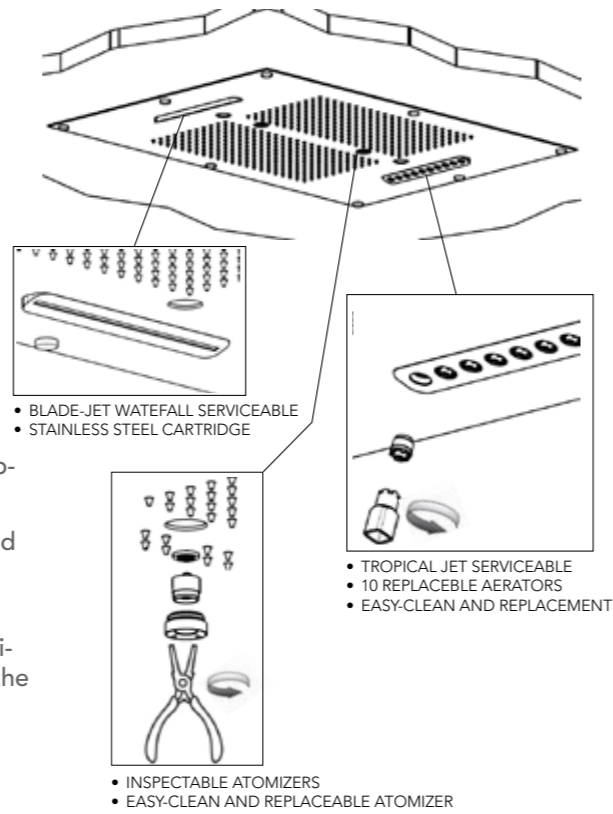

**STRENGTHS
NEW MYDREAM**

- Minimalist design
- Chrome-plated stainless steel with galvanic treatment
- Ease of installation
- Inspectable and serviceable
- ECO version available: maximum performance, minimum consumption
- Possibility of purchasing the standard model and subsequently add more functions (subject to preparation of electrical and hydraulic connections)
- The cartridges, regardless of the function of the jet (blade or tropical), are interchangeable; in this way it is also possible to change the jet type at a later time.