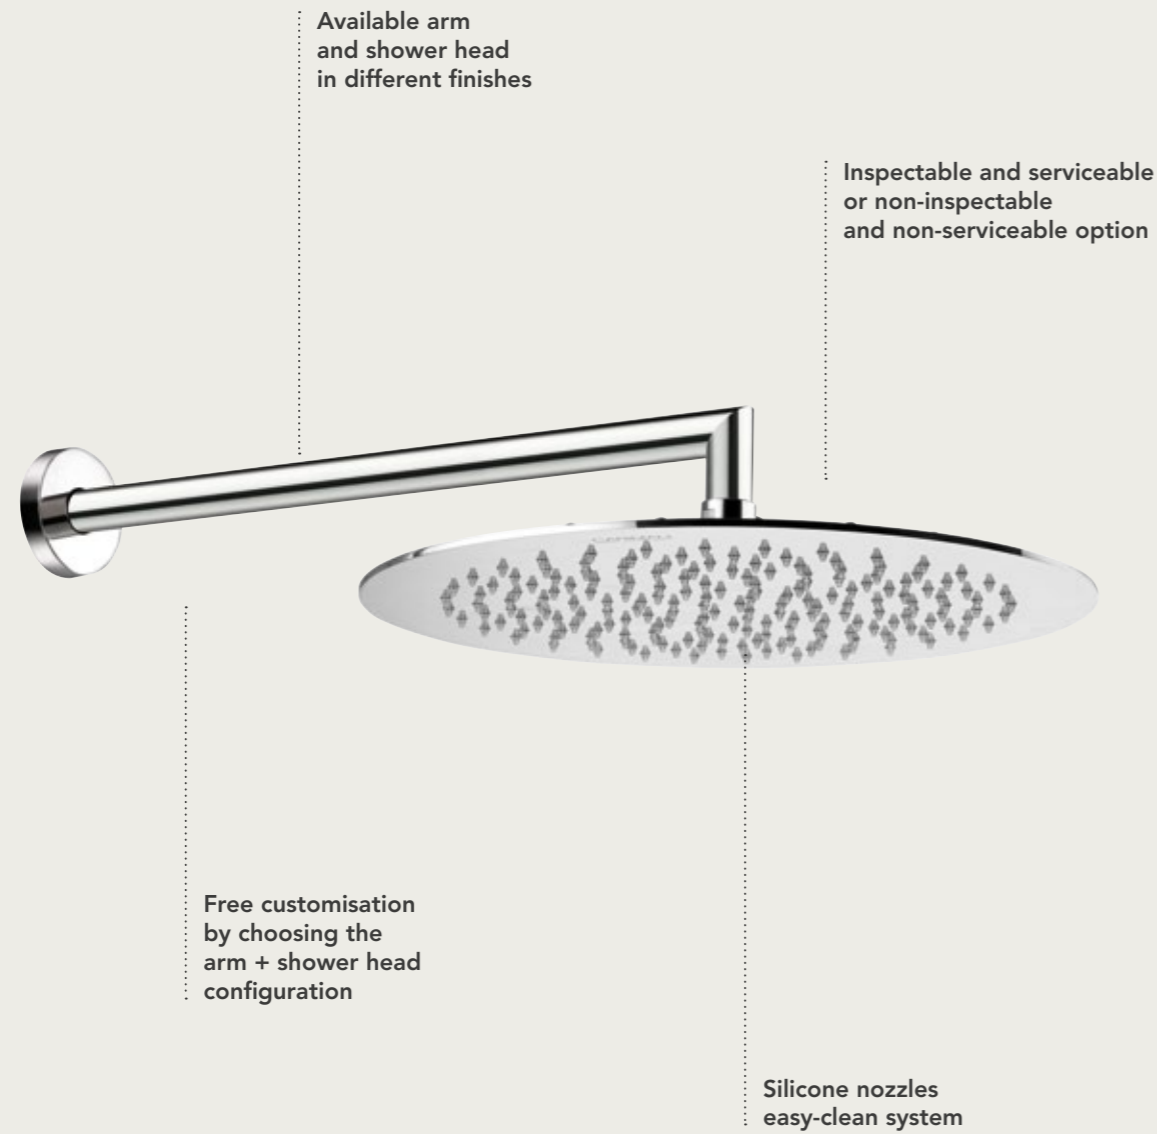

Wall-mounted and Ceiling-mounted Shower Heads

Available arm and shower head in different finishes

Inspectable and serviceable or non-inspectable and non-serviceable option

Free customisation by choosing the arm + shower head configuration