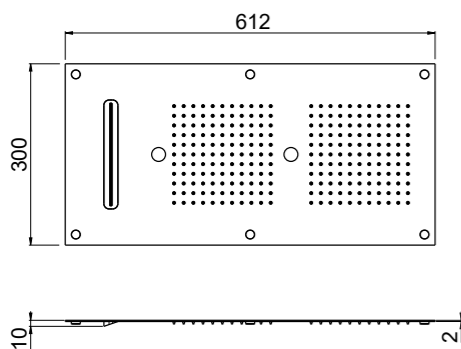

450 x 300

- Inspectable and serviceable
- 1 replaceable cartridge ¹
- Minimum flow rate standard version 10 l/min
- Pressure limiter at 1 bar ²
- Easy-clean system, anti-liming silicone nozzles
- Recommended optional safety kit ⁴
- Chrome

Features:

- Rain with 121 nozzles
- Blade-jet waterfall
- Tropical waterfall
- Misting, 1 jet
- Chromotherapy, 1 RGB LED spotlight

AVAILABLE FINISHINGS

- MODERN 1
- CLASSIC 1
- PVD 1

ART	CHROMO-THERAPY	ATOMIZERS	BLADE-JET	TROPICAL	No. WAYS	€
23094X-CRX			● 1		2	1.067,00
23094X/S-CRX*	● 1		● 1		2	1.549,00
23094XN-CRX		● 1	● 1		3	1.111,00
23094XN/S-CRX*	● 1	● 1	● 1		3	1.592,00
23094XT-CRX				● 1	2	1.095,00
23094XT/S-CRX*	● 1			● 1	2	1.576,00
23094XNT-CRX		● 1		● 1	3	1.139,00
23094XNT/S-CRX*	● 1	● 1		● 1	3	1.620,00

*Components not included for chromotherapy: Switch control or remote control. See page 386

N.B. Also available with RGBW, chromotherapy spotlights and white light by adding W to article code.

EX: 23094XN/W/S-CRX.
White light surcharge: for 1 spotlight add € 88,00 to the price.

For finishing surcharge, see table on the inside cover of the catalogue.
See installation heights page 556
1 See details page 540
2 See details page 542
3 See details page 541
4 See details page 542