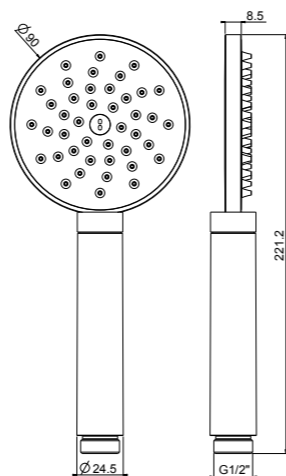

AVAILABLE FINISHINGS

- MODERN 4
- CLASSIC 4
- PVD 3

For finishing surcharge, see table on the inside cover of the catalogue

ART. 49870-CR/NE black ABS handle € 123,50