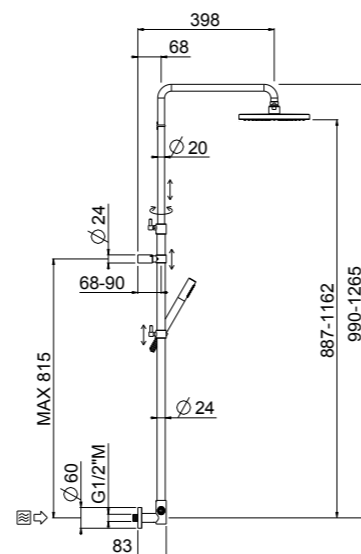

AVAILABLE FINISHINGS

MODERN	4
CLASSIC	6
PVD	3

For finishing surcharge, see table on the inside cover of the catalogue

1 Can only be purchased in combination with shower head, see from page 344

PN See legend page 10