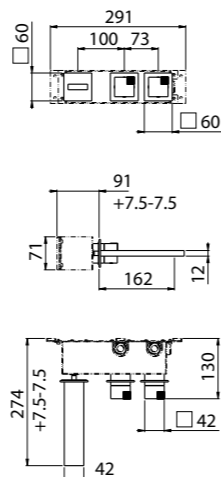

1. **Wall-mounted washbasin mixer**
2. Wall-mounted remote controls with rosaces
   - Spout center distance 162 mm
   - Ceramic headworks 90°
   - Inlets G 1/2"
   - Without drain
   - Concealed with protective cover ²
   - Chrome