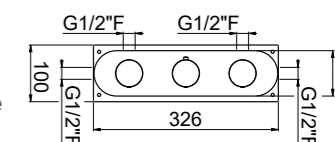

1. **WOOD SCULL**
   Horizontal concealed shower mixer
2. Handles in Italian walnut
   - Thermostatic cartridge
   - Rotating diverter with 4, 5 or 6 outlet closure
   - Inlets G 1/2"
   - Concealed with protective cover ³
   - Chrome