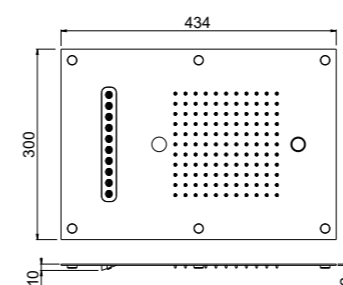

600 x 300

- Inspectable and serviceable
- 2 replaceable cartridges ¹
- Minimum flow rate standard version 10 l/min
- Pressure limiter at 1 bar ²
- Version with ECO rain jet available ³
- Easy-clean system, anti-liming silicone nozzles
- Recommended optional safety kit ⁴
- Chrome

Features:

- Rain with 242 nozzles
- Blade-jet waterfall
- Tropical waterfall
- Misting, 1 jet
- Chromotherapy, 1 RGB LED spotlight

AVAILABLE FINISHINGS

- MODERN 1
- CLASSIC 1
- PVD 1

Warning! Finishes CRNE, VR not feasible

ART	CHROMO-THERAPY	ATOMIZERS	BLADE-JET	TROPICAL	No. WAYS	€
23093X-CRX			● 1		2	1.268,00
23093X/S-CRX*	● 1		● 1		2	1.749,00
23093XN-CRX		● 1	● 1		3	1.311,00
23093XN/S-CRX*	● 1	● 1	● 1		3	1.793,00
23093XT-CRX				● 1	2	1.295,00
23093XT/S-CRX*	● 1			● 1	2	1.776,00
23093XNT-CRX		● 1		● 1	3	1.339,00
23093XNT/S-CRX*	● 1	● 1		● 1	3	1.820,00

*Components not included for chromotherapy: Switch control or remote control. See page 386

N.B. Also available with RGBW, chromotherapy spotlights and white light by adding W to article code.

EX: 23093XN/W/S-CRX.
White light surcharge: for 1 spotlight add € 88,00 to the price.

For finishing surcharge, see table on the inside cover of the catalogue.
See installation heights page 556
1 See details page 540
2 See details page 542
3 See details page 541
4 See details page 542

450 x 300

- Inspectable and serviceable
- 1 replaceable cartridge ¹
- Minimum flow rate standard version 10 l/min
- Pressure limiter at 1 bar ²
- Easy-clean system, anti-liming silicone nozzles
- Recommended optional safety kit ⁴
- Chrome

Features:

- Rain with 121 nozzles
- Blade-jet waterfall
- Tropical waterfall
- Misting, 1 jet
- Chromotherapy, 1 RGB LED spotlight

AVAILABLE FINISHINGS

- MODERN 1
- CLASSIC 1
- PVD 1