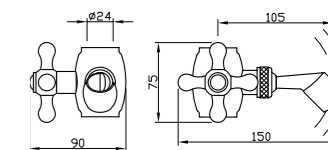

ART. 0CEN130-CR ø 18 € 70,50
ART. 0CEN330-CR ø 20 € 75,50
ART. 0CEN230-CR ø 24 € 77,50

- Full brass slider