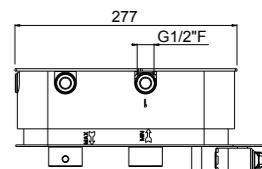

IlTondo Thermostatic

- Thermostatic concealed 1-way mixer with holder and safety stop system¹
- Brass push lever shower
- Interchangeable filter
- Integrated drip-less system
- PVC flexible hose 100 cm
- Chrome