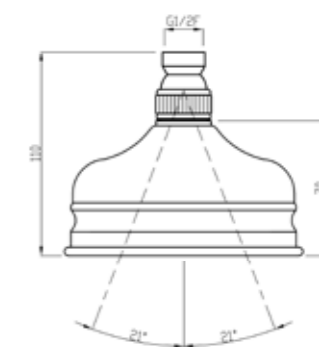

ART. 23012-CR inspectable and serviceable in BRASS CR € 120,00

1. Colonial Ø 125
2. Inspectable and serviceable
   - Minimum flow rate 2.5 l/min
   - Easy-clean system, anti-liming silicone nozzles
   - Chrome

1. Features:
2. Rain with gasket 54 nozzles

1. AVAILABLE FINISHINGS

MODERN	3
CLASSIC	3
PVD	2

For finishing surcharge, see table on the inside cover of the catalogue