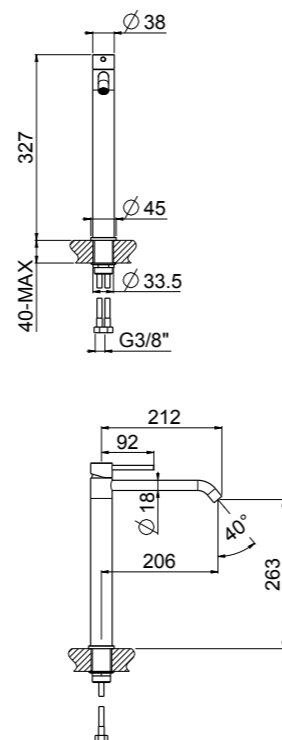

Single-control tall washbasin mixer

- Spout center distance 206 mm
- Conventional cartridge
- Connection flexible hoses
- Without drain
- Brushed stainless steel AISI316L