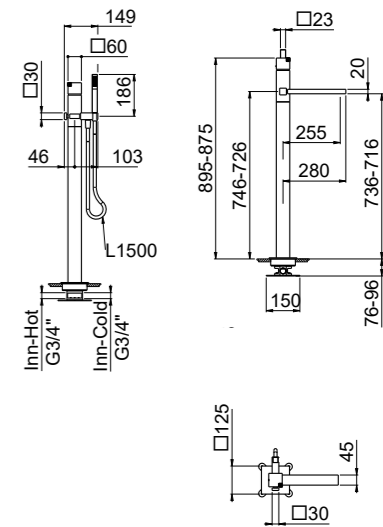

AVAILABLE FINISHINGS
MODERN 2
CLASSIC 1
PVD 9

For finishing surcharge, see table on the inside cover of the catalogue
¹ See flow rate and spare parts tables page 571
Neutral standard jet serigraph. For additional serigraph with icons, specify jet outlets (see page 573) and connection sequence when ordering

ART. 0-OCB7301EST-CR outer part € 1.951,00

1. **Freestanding tub column**
2. Conventional cartridge
   - Spout distance centre 255 mm
   - Automatic diverter with stop
   - Square brass shower 1 jet
   - PVC flexible hose 150 cm
   - Inlets G 3/4"
   - Chrome