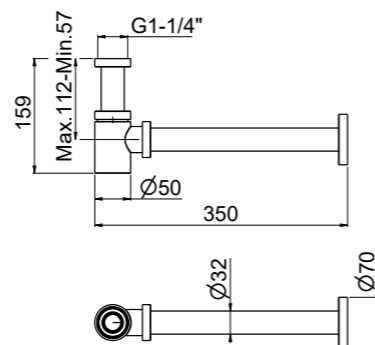

AVAILABLE FINISHINGS

- MODERN 11
- CLASSIC 10
- PVD 10

For finishing surcharge, see table on the inside cover of the catalogue

ART. 70600-CR € 119,00