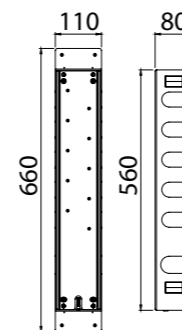

ART. KIT00050
€ 193,00

ART. W21059CR² Concealed part 5-way € 1.152,00

AVAILABLE FINISHINGS

- MODERN 5
- CLASSIC 5
- PVD 1

For finishing surcharge, see table on the inside cover of the catalogue

1 For horizontal installation, order outer part 0-OCB4004EST/O-CR

2 See installation heights, flow rate and spare parts table page 568

3 Order outer part number + concealed part number

4 See details page 531

Neutral standard jet serigraph. For additional serigraph with icons, specify jet outlets (see page 573) and connection sequence when ordering

0-OCB4004-CR³ 5-way TOTAL € 1.810,00