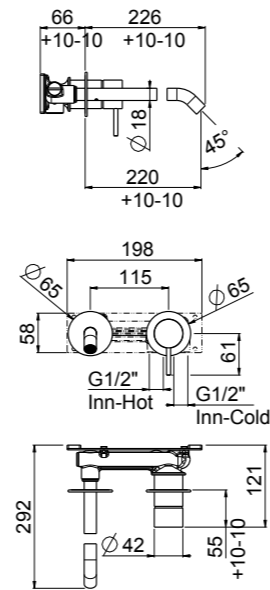

ART. 0-NVS2701EST-316 outer part € 344,00

1. **Wall-mounted washbasin mixer XL**
2. Spout center distance 220 mm
   - Conventional cartridge
   - Inlets G 1/2"
   - Without drain
   - Brushed stainless steel AISI316L