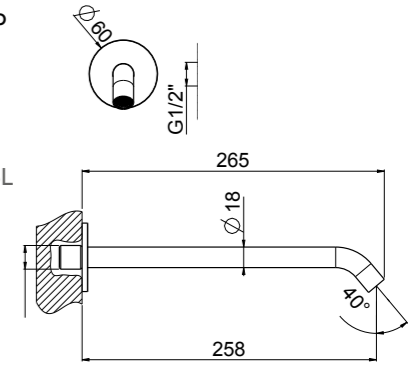

1. **Wall-mounted washbasin/bathtub spout XL**
2. Spout center distance 258 mm
   - Inlets G 1/2"
   - To pair with mixer
   - Brushed stainless steel AISI316L