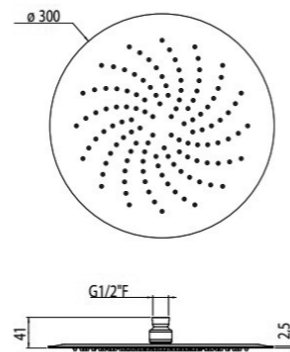

ART. 2MM0003 non- inspectable and non-serviceable in stainless steel € 150,00

PN

DueMillimetri Ø300

- Non-inspectable and non-serviceable
- Ultra-flat 2,5mm thickness
- Minimum flow rate 6 l/min
- Flow limiter 15 l/min
- Anti-liming silicone nozzles, easy-clean system
- Stainless steel

AVAILABLE FINISHINGS
NEOP / BIOP € 289,00

PN See legend on page 10

ART. 2MM0002 non- inspectable and non-serviceable in stainless steel € 133,00

PN

DueMillimetri Ø250

- Non-inspectable and non-serviceable
- Ultra-flat 2,5mm thickness
  Minimum flow rate 6 l/min
  Flow limiter 7 l/min
- Anti-liming silicone nozzles, easy-clean system
- Stainless steel

AVAILABLE FINISHINGS
NEOP / BIOP € 245,00

PN See legend on page 10

ART. 2MM0001 non- inspectable and non-serviceable in stainless steel € 99,00

PN

DueMillimetri Ø200

- Non-inspectable and non-serviceable
- Ultra-flat 2,5mm thickness
  Minimum flow rate 6 l/min
- Flow limiter
- Anti-liming silicone nozzles, easy-clean system
- Stainless steel

AVAILABLE FINISHINGS
NEOP / BIOP € 207,00

PN See legend on page 10

ART. 8MM0003CRX inspectable and serviceable in CR stainless steel € 320,00

PN

OttoMillimetri Ø 300

- Inspectable and serviceable ¹
- Head thickness 7.5 mm
- Minimum flow rate 7 l/min
- Flow limiter 12 l/min 3 bar
- Easy-clean system, anti-liming silicone nozzles
- Can be installed flush with false ceiling using KIT00006 ²
- Chrome

Features:

- Rain with 124 nozzles

AVAILABLE FINISHINGS

- MODERN 2
- CLASSIC 2
- PVD 1

For finishing surcharge, see table on the inside cover of the catalogue

1 See details page 544

2 See details page 543

PN See legend on page 10

ART	€
KIT00006	65,50

ART. 8MM0002CRX inspectable and serviceable in CR stainless steel € 250,00

PN

OttoMillimetri Ø 250