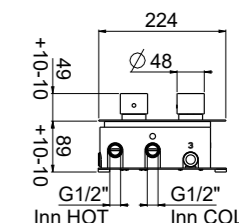

AVAILABLE FINISHINGS

1. MODERN 5
   CLASSIC 5
   PVD 1