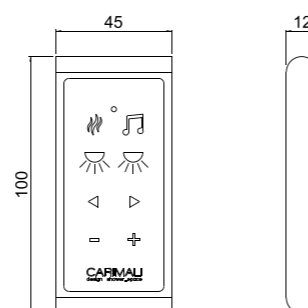

AVAILABLE FINISHINGS

MODERN	10
CLASSIC	9
PVD	9

For finishing surcharge, see table on the inside cover of the catalogue

ART. 0TLC003 € 251,00 *

**Remote control**

- Multifunction remote control with chromotherapy and white light control, audio device on/off and aromatherapy
- Bluetooth system
- Receiver included
- Waterproof IP65 ¹
- Compatible with shower heads and wellness systems paired with switch control
- Wall holder included