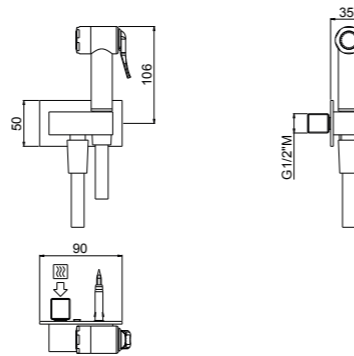

ART. 19610/C-100-CR holder with wall outlet and shower lever € 192,00
ART. W4700 concealed part 1-way € 78,00 + ART. 0-IQD4702EST-CR outer part 1-way € 121,00

IlQuadro Single-control mixer SET

Set consisting of:

- Single-control concealed 1-way mixer
- Wall outlet with holder and safety stop system¹
- Brass push lever shower
- Interchangeable filter
- Integrated drip-less system
- PVC flexible hose 100 cm
- Chrome

AVAILABLE FINISHINGS

MODERN	13
CLASSIC	12
PVD	11

For finishing surcharge, see table on the inside cover of the catalogue
1 See details page 538

6700CR complete set TOTALE € 391,00

ART. 19119/C-100-CR complete item € 455,00