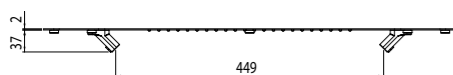

ART	CHROMOTHERAPY	ATOMIZERS	WATER-FALLS	No. WAYS	€
23071X-CRX			● 2	3	2.389,00
23071X/S-CRX*	● 2		● 2	3	3.134,00
23071XN-CRX		● 2	● 2	4	2.577,00
23071XN/S-CRX*	● 2	● 2	● 2	4	3.296,00

*Components not included for chromotherapy:
Switch control or remote control. See page 386

N.B. Also available with RGBW, chromotherapy spotlights and white light by adding W to article code.

EX: 23071XN/W/S-CRX.
White light surcharge: 2 spotlights add € 113.00 to list price.

For finishing surcharge, see table on the inside cover of the catalogue
See installation heights page 556
1 See details page 540
2 See details page 542
3 See details page 541
4 See details page 542
5 See details page 546

- Anti-liming
- Chromotherapy
- Rain
- Atomizers
- Single waterfall

Concealed Shower Heads