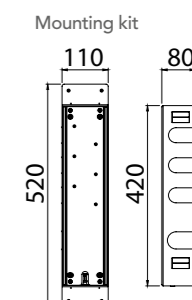

1. AVAILABLE FINISHINGS

MODERN	5
CLASSIC	5
PVD	1

For finishing surcharge, see table on the inside cover of the catalogue
1 For horizontal installation, order outer part 0-QTM4002EST/O-CR
2 See installation heights, flow rate and spare parts table page 568
3 Order outer part number + concealed part number
4 See details page 531

ART. KIT00030 € 153,00