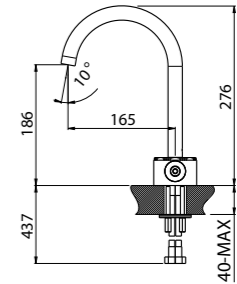

Single-hole washbasin mixer

- Spout center distance 165 mm
- Conventional cartridge
- Connection flexible hoses
- Without drain
- Chrome