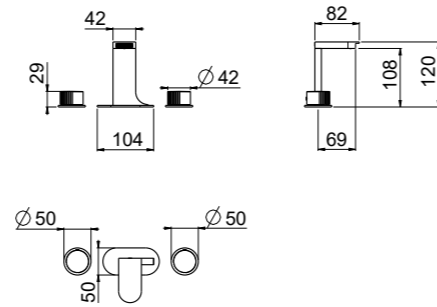

3-hole bidet mixer

- Spout center distance 69 mm
- Ceramic headwork 90°
- Connection flexible hoses
- Without drain
- Chrome

AVAILABLE FINISHINGS

MODERN	2
CLASSIC	1
PVD	9

For finishing surcharge, see table on the inside cover of the catalogue

BIDET CONVENTIONAL CARTRIDGE

ART. 0-QTM3701-CR complete article € 643,00

Single-hole bidet mixer

- Spout center distance 90 mm
- Single-control mixer
- Connection flexible hoses
- Without drain
- Chrome