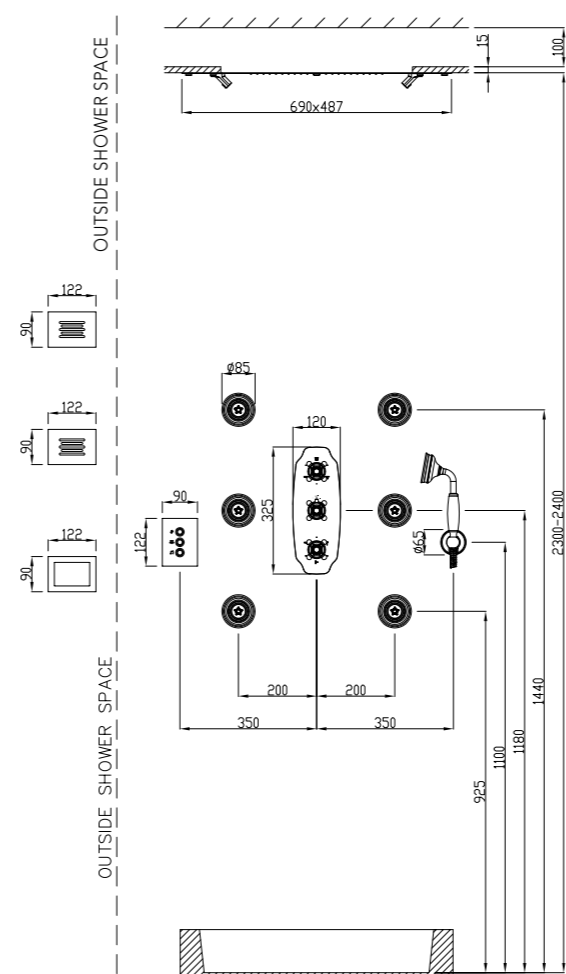

Installation height

Installation height

Installation height

MyDream Quadro

MyDream Tondo

MyDream Colonial

FEATURES MYDREAM SHOWER HEADS

Rain
An intense, full jet mimics the feeling of a relaxing rain shower on your skin.