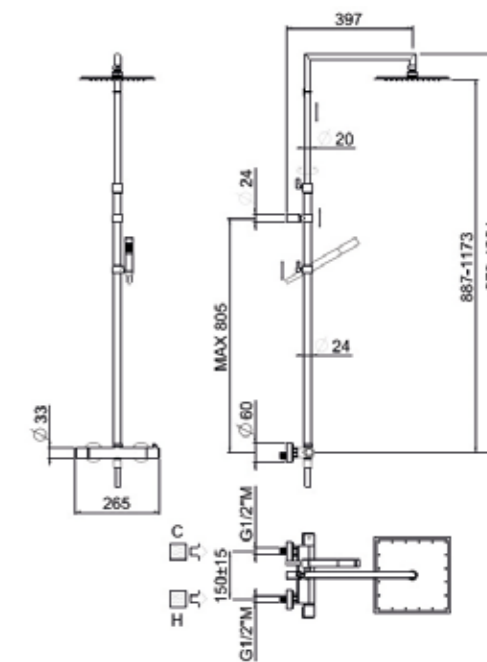

TELESCOPIC RIGOLETTO SQUARE W/ SQUARE MYSLIM

- Outer mixer, thermostatic or mechanical cartridge
- Inlets G 1/2"
- Rotating diverter with 2 outlet closure
- Telescopic column with orientable shower arm
- Upper bridge with sharp bend
- Adjustable upper holder
- ABS anti-liming shower
- MYSLIM square anti-liming shower head, 240x240
- Slider in brass
- PVC flexible hose 150 cm with double anti-torsion
- Chrome