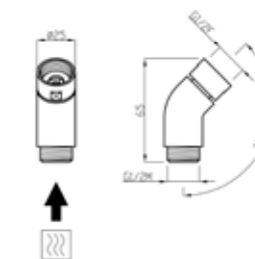

ART. 33675-CR € 22,50

- Elbow in brass
- 1/2" MF with swivel nut

ART. 0SUP062-CR ø 24 € 40,50
ART. 0SUP058-CR ø 20 € 40,50

- Sliding holder for columns