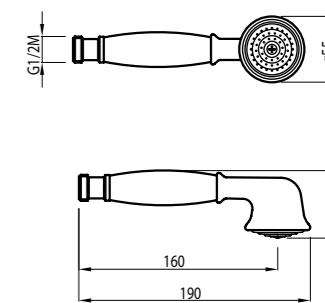

AVAILABLE FINISHINGS

- MODERN 4
- CLASSIC 4
- PVD 3

For finishing surcharge, see table on the inside cover of the catalogue