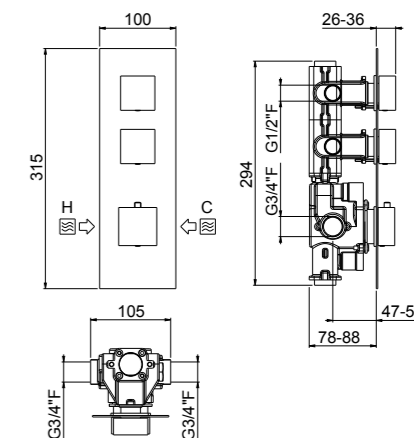

ART. 21062EST-CR¹ outer part 6-way € 791,00

Concealed shower mixer with simultaneous openings

- Thermostatic cartridge
- 6 outlets G 1/2", ceramic headworks 90°
- Inlets G 1/2"
- Concealed with protective cover⁴
- Chrome

ART. W21068² concealed part 6-way € 808,00

AVAILABLE FINISHINGS

MODERN	5
CLASSIC	5
PVD	1

For finishing surcharge, see table on the inside cover of the catalogue
1 For horizontal installation order 21062EST/O-CR
2 See installation heights, flow rate and spare parts table page 567
3 Order outer part number + concealed part number
4 See details page 530
Neutral standard jet serigraph. For additional serigraph with icons, specify jet outlets (see page 573) and connection sequence when ordering

21062-CR³ 6-way TOTAL € 1.599,00

ART. 21020EST-CR¹ outer part 2-way € 300,00

Concealed high flow rate shower mixer

- Thermostatic cartridge
- 2 outlets G 1/2", ceramic headworks 90°
- Inlets G 3/4"
- Optional mounting kit, recommended⁴
- Chrome

ART. W21029CR² concealed part 2-way € 690,00

AVAILABLE FINISHINGS

MODERN	5
CLASSIC	5
PVD	1

For finishing surcharge, see table on the inside cover of the catalogue
1 For horizontal installation order 21020EST/O-CR
2 See installation heights, flow rate and spare parts table page 568
3 Order outer part number + concealed part number
4 See details page 531
Neutral standard jet serigraph. For additional serigraph with icons, specify jet outlets (see page 573) and connection sequence when ordering

21020-CR³ 2-way TOTAL € 990,00

ART. KIT00020 € 134,00

ART. 21030EST-CR¹ outer part 3-way € 410,00

Concealed high flow rate shower mixer

- Thermostatic cartridge
- 3 outlets G 1/2", ceramic headworks 90°
- Inlets G 3/4"
- Optional mounting kit, recommended⁴
- Chrome

ART. W21039CR² concealed part 3-way € 845,00