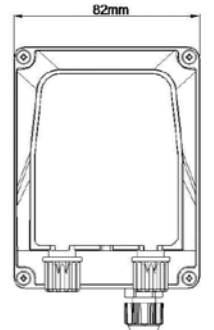

ART. 0A110E	Eucalyptus	€ 208,00
ART. 0A110M	Maracuja	€ 208,00
ART. 0A110A	Orange	€ 208,00
ART. 0A110MF	Cold Mint	€ 208,00

Essences tank 5 l

- Eucalyptus
- Maracuja
- Orange
- Cold Mint