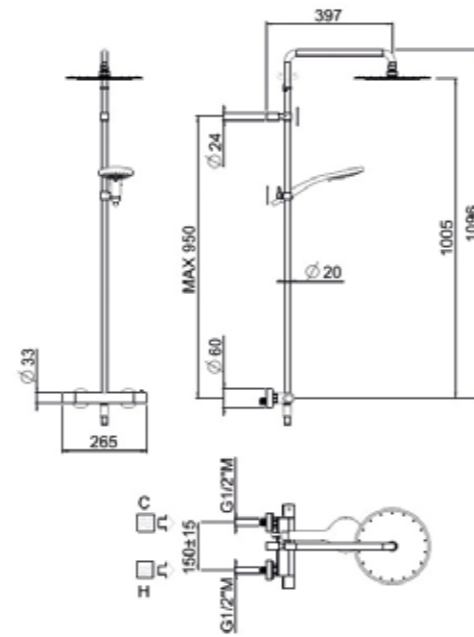

FIXED RIGOLETTO W/ STICK

- Outer mixer, thermostatic or mechanical cartridge
- Inlets G 1/2"
- Rotating diverter with 2 outlet closure
- Telescopic column with orientable shower arm
- Angled upper bridge
- Adjustable upper holder
- ABS anti-liming shower 3 jets
- Stick ABS/chromed stainless-steel round anti-liming shower head, Ø 200 or Ø 250
- Slider in brass
- PVC flexible hose 150 cm with double anti-torsion
- Chrome

PN See legend page 10

PN

SET ART	CARTRIDGE	SHOWER HEAD	DIMENSIONS	SHOWER	HANDLES	€
00-1804-04-CR	THERMOSTATIC	STICK ABS	Ø 200	NOVA ABS	IN ABS	494,00
00-1904-N-CR	THERMOSTATIC	STICK ABS	Ø 200	NOVA ABS	IN BRASS	552,00
00-1803X-04-CRX	THERMOSTATIC	STICK CHROMED STAINLESS STEEL	Ø 200	NOVA ABS	IN ABS	533,00
00-1903X-N-CRX	THERMOSTATIC	STICK CHROMED STAINLESS STEEL	Ø 200	NOVA ABS	IN BRASS	591,00
00-1809-N-CR	THERMOSTATIC	STICK ABS	Ø 250	NOVA ABS	IN ABS	522,00
00-1909-N-CR	THERMOSTATIC	STICK ABS	Ø 250	NOVA ABS	IN BRASS	587,00
00-1808X-N-CRX	THERMOSTATIC	STICK CHROMED STAINLESS STEEL	Ø 250	NOVA ABS	IN ABS	586,00
00-1908X-N-CRX	THERMOSTATIC	STICK CHROMED STAINLESS STEEL	Ø 250	NOVA ABS	IN BRASS	651,00
01-1804-04-CR	MECHANICAL	STICK ABS	Ø 200	NOVA ABS	IN ABS	509,00
01-1904-N-CR	MECHANICAL	STICK ABS	Ø 200	NOVA ABS	IN BRASS	558,00
01-1803X-04-CRX	MECHANICAL	STICK CHROMED STAINLESS STEEL	Ø 200	NOVA ABS	IN ABS	548,00
01-1903X-N-CRX	MECHANICAL	STICK CHROMED STAINLESS STEEL	Ø 200	NOVA ABS	IN BRASS	597,00
01-1809-N-CR	MECHANICAL	STICK ABS	Ø 250	NOVA ABS	IN ABS	537,00
01-1909-N-CR	MECHANICAL	STICK ABS	Ø 250	NOVA ABS	IN BRASS	593,00
01-1808X-N-CRX	MECHANICAL	STICK CHROMED STAINLESS STEEL	Ø 250	NOVA ABS	IN ABS	601,00
01-1908X-N-CRX	MECHANICAL	STICK CHROMED STAINLESS STEEL	Ø 250	NOVA ABS	IN BRASS	657,00