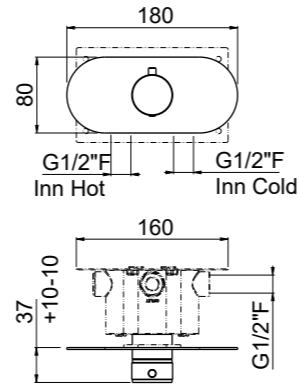

ART. 0-RCE4103EST-CR outer part € 128,00

Concealed shower mixer thermostatic only

- Thermostatic cartridge
- Inlets G 1/2"
- No diverter tap with closure to be ordered separately
- Up to a maximum of 3 diverter taps can be connected with 2 or 3 outlet closure, for a maximum of 9-way²
- Chrome