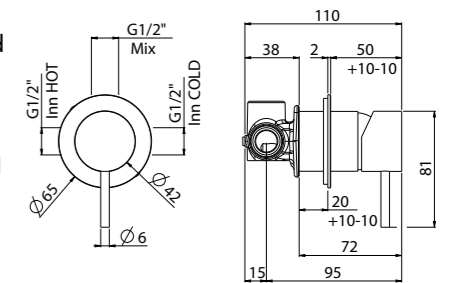

ART. W5700¹ concealed part € 227,00

PN

1. AVAILABLE FINISHINGS
2. MODERN 5
   - CLASSIC 5
   - PVD 5

0-ITD5707-CR² brass shower TOTAL € 455,00
0-ITD5708-CR² ABS shower TOTAL € 446,00

For finishing surcharge, see table on the inside cover of the catalogue
1 See installation heights, flow rate and spare parts table page 570
2 Order outer part number + concealed part number
3 See details page 530

ART. 0-ITD4704EST-CR³ outer part 1-way € 75,00

PN

- 1-way single-control concealed shower mixer
2. Conventional cartridge
   - Inlets G 1/2"
   - Wall-mounted remote control
   - Chrome