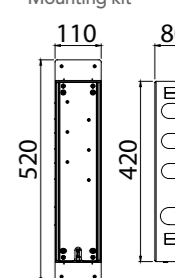

AVAILABLE FINISHINGS

MODERN	5
CLASSIC	5
PVD	1

For finishing surcharge, see table on the inside cover of the catalogue
1 For horizontal installation order 21030EST/O-CR
2 See installation heights, flow rate and spare parts table page 568
3 Order outer part number + concealed part number
4 See details page 531
Neutral standard jet serigraph. For additional serigraph with icons, specify jet outlets (see page 573) and connection sequence when ordering

21030-CR³ 3-way TOTAL € 1.255,00