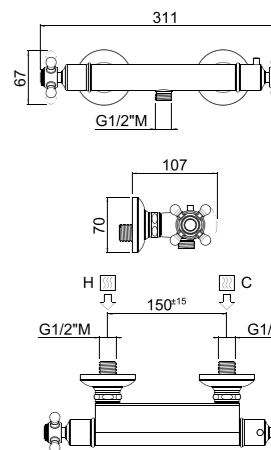

RIGOLETTO COLONIAL

- Exposed tap
- Thermostatic or mechanical cartridge ¹
- 1 outlet
- Chrome