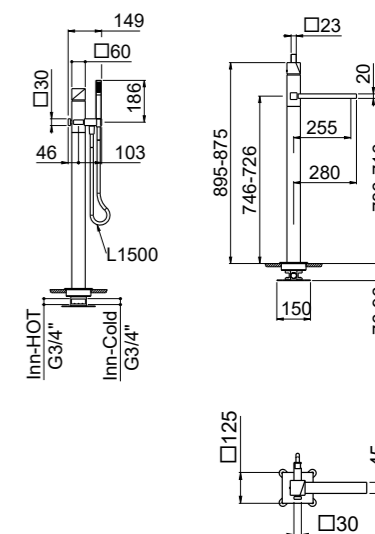

AVAILABLE FINISHINGS

MODERN	2
CLASSIC	1
PVD	9

For finishing surcharge, see table on the inside cover of the catalogue
1 See flow rate and spare parts tables page 571
Neutral standard jet serigraph. For additional serigraph with icons, specify jet outlets (see page 574) and connection sequence when ordering.

ART. 0-DSD7301EST-CR outer part € 2.024,00

1. **Freestanding tub column**
2. Conventional cartridge
   - Spout distance center 255 mm
   - Automatic diverter with stop
   - Square brass shower 1-jet
   - PVC flexible hose 150 cm
   - Inlets G 3/4"
   - Chrome