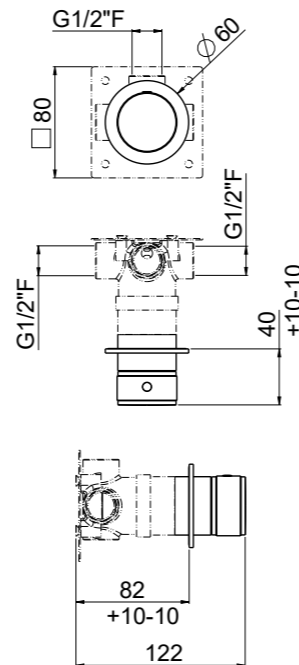

ART. 0-RCE4103EST-CR outer part € 128,00

Concealed shower mixer thermostatic only

- Thermostatic cartridge
- Inlets G 1/2"
- No diverter tap with closure to be ordered separately
- Up to a maximum of 3 diverter taps can be connected with 2 or 3 outlet closure, for a maximum of 9-way²
- Chrome

ART. W21800CR concealed part € 273,00

AVAILABLE FINISHINGS

MODERN	13
CLASSIC	12
PVD	11

For finishing surcharge, see table on the inside cover of the catalogue
1 Order outer part number + concealed part number and combine 1, 2 or 3 diverter taps with 2 or 3 outlet closure depending on the utilities that need to be connected
2 See details page 537

0-RCE4103-CR¹ TOTAL € 401,00

ART. 0-RCE5301EST-CR outer part 2-way € 341,00
ART. 0-RCE5302EST-CR outer part 3-way € 341,00

ART. W21529CR¹ concealed part 2-way € 417,00
ART. W21539CR¹ concealed part 3-way € 450,00

Integrated duplex concealed shower mixer

- Mechanical cartridge
- Rotating diverter with 2 or 3 outlet closure
- Stick brass shower 1 jet¹
- Wall outlet with shower holder
- PVC flexible hose 150 cm
- Inlets G 1/2"
- Concealed with protective cover⁴
- Chrome

AVAILABLE FINISHINGS

MODERN	5
CLASSIC	5
PVD	5

For finishing surcharge, see table on the inside cover of the catalogue
1 See installation heights, flow rate and spare parts table page 569
2 Order outer part number + concealed part number
3 Also available with ABS shower
4 See details page 530
Neutral standard jet serigraph. For additional serigraph with icons, specify jet outlets (see page 572) and connection sequence when ordering
PN See legend on page 10

0-RCE5301-CR² TOTAL € 758,00
0-RCE5302-CR² TOTAL € 791,00

ART. 0-RCE4801EST-CR outer part 2-way € 90,00
ART. 0-RCE4802EST-CR outer part 3-way € 90,00

Diverter tap with stop