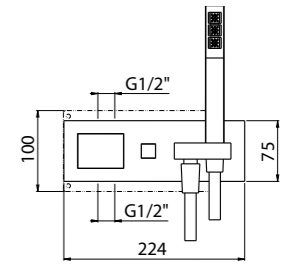

2-way single control concealed shower mixer

- Conventional cartridge
- Automatic diverter with stop ³
- Square single-function shower in brass/ABS
- Wall outlet with shower head mount
- PVC flexible hose 150 cm
- Inlets G 1/2"
- Concealed with protective cover ⁴
- Chrome