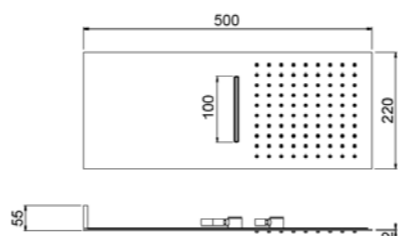

ART. 20150C15-CR center distance 15 cm € 75,50
ART. 20150C30-CR center distance 30 cm € 94,00
ART. 20150C60-CR center distance 60 cm € 121,50

Square

- Brass
- 18 x18
- Fitting G 1/2"
- Chrome

AVAILABLE FINISHINGS