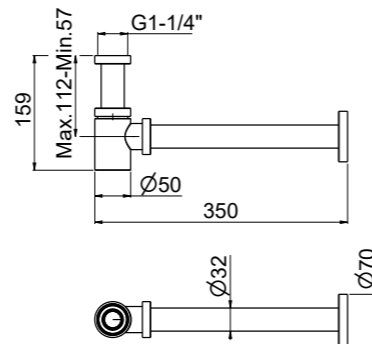

AVAILABLE FINISHINGS

1. MODERN 11
   CLASSIC 10
   PVD 10

For finishing surcharge, see table on the inside cover of the catalogue

ART. 70600-CR € 119,00