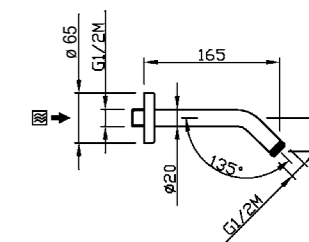

AVAILABLE FINISHINGS
MODERN 3
CLASSIC 3
PVD 2

For finishing surcharge, see table on the inside cover of the catalogue
To match shower head, see page 362
See installation heights page 560