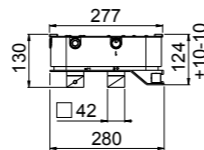

1. **Integrated duplex concealed shower mixer**
2. Thermostatic cartridge
   - Rotating diverter with 2 or 3 outlet closure
   - Square single-function shower in brass
   - Wall outlet with hand shower holder
   - PVC flexible hose 150 cm
   - Inlets G 1/2"
   - Concealed with protective cover³
   - Chrome