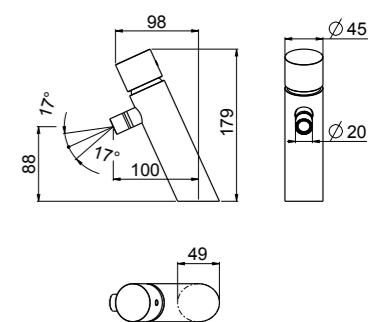

WOOD SCULL

Bidet single-hole mixer

- Handle in Italian walnut
- Spout center distance 100 mm
- Single control mixer
- Connection flexible hoses
- Without drain
- Chrome

AVAILABLE FINISHINGS

- MODERN 2
- CLASSIC 1
- PVD 9