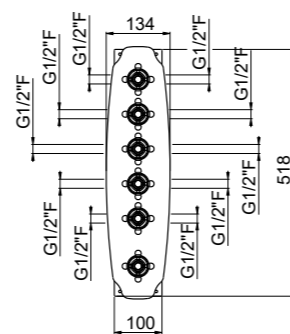

Concealed shower mixer simultaneous openings

- Thermostatic cartridge
- 5 outlets G 1/2", ceramic headworks 90°
- Inlets G 1/2"
- Concealed with protective cover ⁴
- Chrome

ART. W21058 ² concealed part 5-way € 715,00