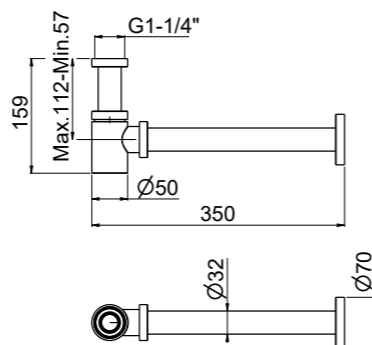

AVAILABLE FINISHINGS

MODERN	11
CLASSIC	10
PVD	10

For finishing surcharge, see table on the inside cover of the catalogue