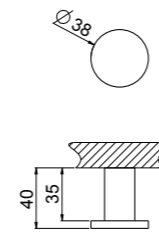

ART. 99006-316 € 169,00

Toilet Paper Holder
 • Brushed stainless steel AISI316L

ART. 99007-316 € 87,00

Robe Hook
 • Brushed stainless steel AISI316L

ART. 99008-316 € 193,00

Shelf
 • 250x120 cm
 • Brushed stainless steel AISI316L