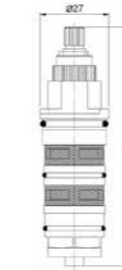

- Thermostatic cartridge Ø 27

ART. ORIC031 € 46,50

For exposed mixer code:
21500; 21505; 21522;21551
For Rigoletto columns code:
00-08xx; 00-09xx;
00-18xx; 00-19xx
For Extreme columns code:
00-02xxE; 00-12xxE