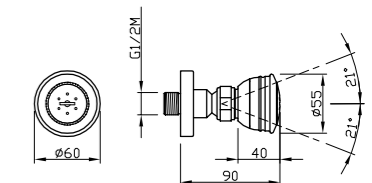

Body-jet Sferico

- External
- Orientable
- Hydromassage jet
- Minimum flow rate 4,5 l/m
- Chrome

AVAILABLE FINISHINGS
MODERN 9
CLASSIC 9

For finishing surcharge, see table on the inside cover
of the catalogue