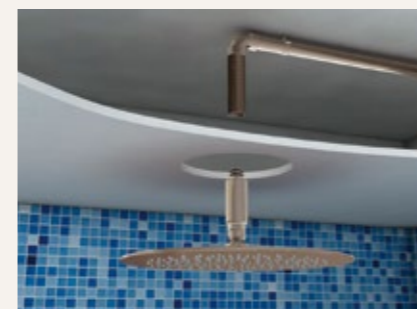

D
Insert the shower head with adjustment kit into the hole near the threaded fitting.