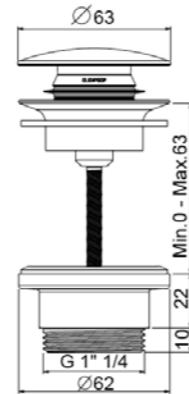

ART. 70320-CR brass € 55,50
ART. 70321-CR ABS € 37,00

PN

Pop-up drain

- Pop-up waste 1" 1/4
- Brass / ABS
- 2-in-1 system for washbasin with or without overflow
- Chrome

AVAILABLE FINISHINGS

1. MODERN 12
   CLASSIC 11
   PVD 2

For finishing surcharge, see table on the inside cover of the catalogue
PN See legend on page 10

ART. 70400-CR € 138,00