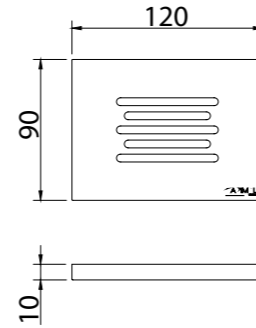

ART. 0A003-CR € 787,00

Audio System

- Bluetooth receiver for playing music files from an external source (not included)
- Control unit ¹
- 2 high-performance stereo speakers 2 watts each
- 2 cosmetic brass plates

AVAILABLE FINISHINGS

MODERN	10
CLASSIC	9
PVD	9

¹ Articles not included:
Switch control or remote control. See page 386
See details page 549

ART. ART. 0C002-CR 2 LEDs € 633,00
ART. ART. 0C004-CR 4 LEDs € 998,00
ART. ART. 0C006-CR 6 LEDs € 1.300,00
ART. ART. 0C008-CR 8 LEDs € 1.602,00

Chromotherapy / White light

- LEDs with chromotherapy function and built-in 110 lm white light
- Control unit ¹
- Connection cables
- Ideal for false ceilings or plasterboard islands

¹ Articles not included:
Switch control or remote control. See page 386

SPARE PARTS

Spare parts and individual articles available on request

- LEDs
- Connection cables
- Control units

CARIMALI offers a chromotherapy system able to recreate a real beam of light that shrouds the entire body and illuminates the surrounding walls, by giving a sensation of real psychophysical wellness.

The chromotherapy kit is suitable for both false ceilings and plasterboard islands.

The LEDs are equipped with various features:

chromotherapy and white light for illumination (110 lm included) that could be turned on by switch control or remote control. The kit could also be directly connected to any standard light switch or home automation systems.

BENEFITS