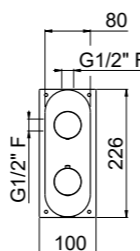

PEARL SCULL

1. Vertical concealed shower mixer
2. Handles in Corian Glacier White
   - Thermostatic cartridge
   - Rotating diverter with 2 or 3 outlet closure
   - Inlets G 1/2"
   - Concealed with protective cover³
   - Chrome