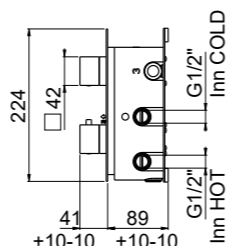

1. Vertical concealed shower mixer
2. Thermostatic cartridge
   - Rotating diverter with 2 or 3 outlet closure
   - Inlets G 1/2"
   - Concealed with protective cover ³
   - Chrome