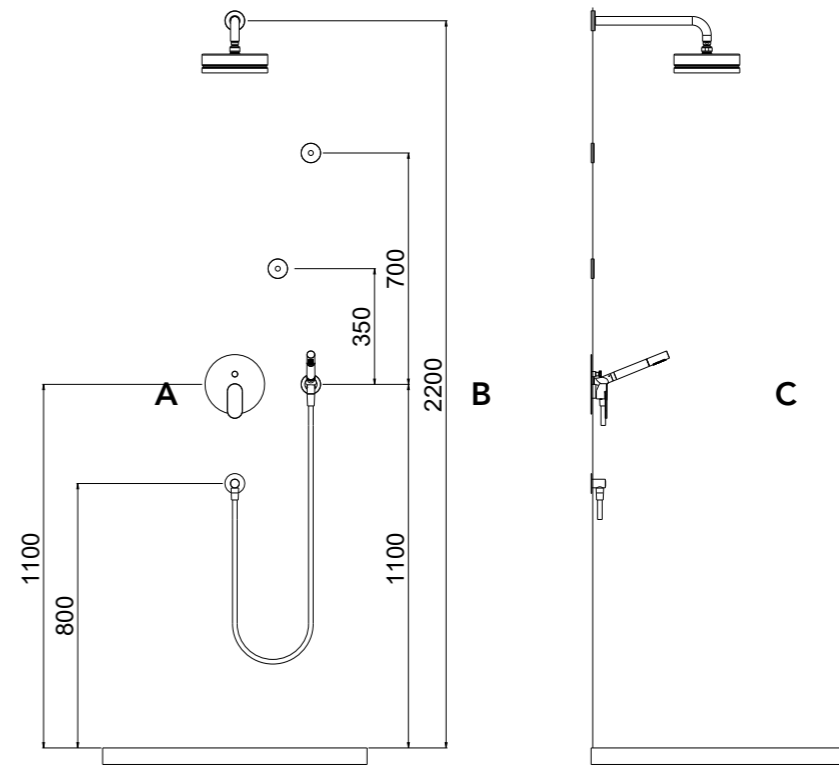

MAGNETIC SLIDING RAIL KIT KALAMITA WITH SATELLITES

BENEFITS

- Flexible installation: height and position of the "satellites" can be chosen.
- Interchangeable position of the hand shower depending on use.
- Fixing by means of plugs into the wall.