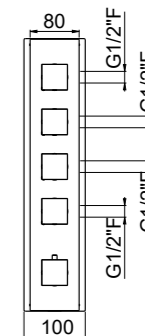

1. Concealed shower mixer with simultaneous openings
2. Thermostatic cartridge
   - 2 outlets G 1/2", ceramic headworks 90°
   - Inlets G 1/2"
   - Concealed with protective cover ⁴
   - Chrome

1. AVAILABLE FINISHINGS

MODERN	5
CLASSIC	5
PVD	1

For finishing surcharge, see table on the inside cover of the catalogue
1 For horizontal installation order 21022EST/O-CR
2 See installation heights, flow rate and spare parts table page 567
3 Order outer part number + concealed part number
4 See details page 530
Neutral standard jet serigraph. For additional serigraph with icons, specify jet outlets (see page 573) and connection sequence when ordering

1. Concealed shower mixer simultaneous openings
2. Thermostatic cartridge
   - 4 outlets G 1/2", ceramic headwork 90°
   - Inlets G 1/2"
   - Concealed with protective cover ⁴
   - Chrome

1. AVAILABLE FINISHINGS

MODERN	5
CLASSIC	5
PVD	1

For finishing surcharge, see table on the inside cover of the catalogue
1 For horizontal installation order 21042EST/O-CR
2 See installation heights, flow rate and spare parts table page 567
3 Order outer part number + concealed part number
4 See details page 530
Neutral standard jet serigraph. For additional serigraph with icons, specify jet outlets (see page 573) and connection sequence when ordering

1. Concealed shower mixer with simultaneous openings
2. Thermostatic cartridge
   - 3 outlets G 1/2", ceramic headworks 90°
   - Inlets G 1/2"
   - Concealed with protective cover ⁴
   - Chrome

1. AVAILABLE FINISHINGS

MODERN	5
CLASSIC	5
PVD	1