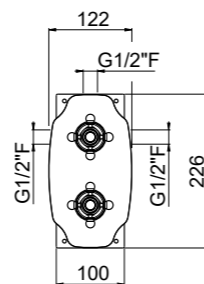

1. **Concealed vertical shower mixer**
2. Thermostatic cartridge
   - Rotating diverter with 2 or 3 outlet closure
   - Inlets G 1/2"
   - Concealed with protective cover³
   - Chrome