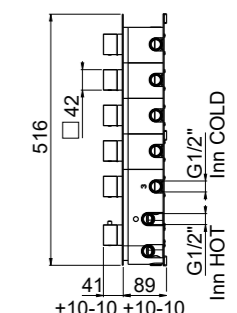

1. AVAILABLE FINISHINGS

MODERN	5
CLASSIC	5
PVD	1