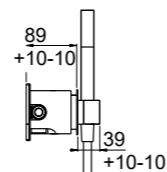

1. **Integrated duplex concealed shower mixer**
2. Mechanical cartridge
   - Rotating diverter with 2 or 3 outlet closure
   - Square single-function shower in brass³
   - Wall outlet with hand shower holder
   - PVC flexible hose 150 cm
   - Inlets G 1/2"
   - Concealed with protective cover⁴
   - Chrome