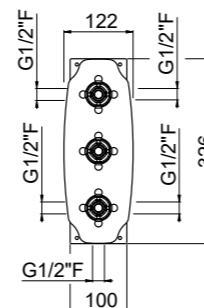

1. **Concealed vertical shower mixer**
2. Thermostatic cartridge
   - Rotating diverter with 4, 5 or 6 outlet closure
   - Inlets G 1/2"
   - Concealed with protective cover³
   - Chrome