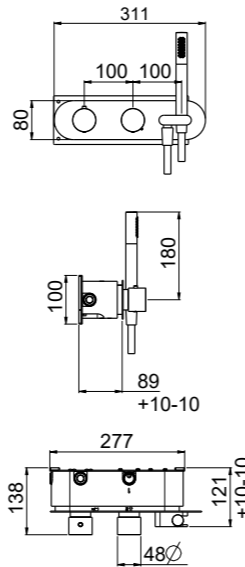

1. **WOOD SCULL**
   Integrated duplex concealed shower mixer
2. Handles in Italian walnut
   - Thermostatic cartridge
   - Rotating diverter with 2 or 3 outlet closure
   - 1 jet shower Stick in brass
   - Wall outlet with hand shower holder
   - PVC flexible hose 150 cm
   - Inlets G 1/2"
   - Concealed with protective cover³
   - Chrome