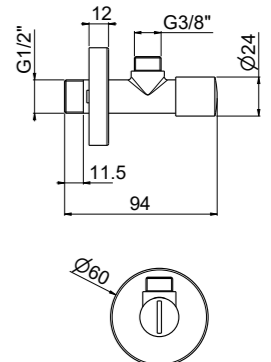

Filter tap pair

- 2 filter taps
- Fitting G 1/2" x G 3/8"
- Brass
- Chrome

AVAILABLE FINISHINGS

MODERN	6
CLASSIC	6
PVD	5

For finishing surcharge, see table on the inside cover of the catalogue