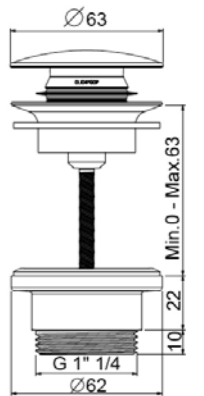

AVAILABLE FINISHINGS

MODERN	12
CLASSIC	11
PVD	2

For finishing surcharge, see table on the inside cover of the catalogue

ART. 70400-CR € 138,00