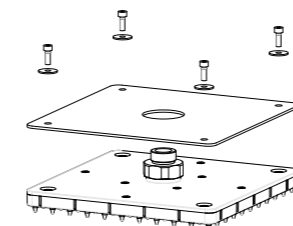

• MyDream safety kit

ART. **KIT00029** € 31,50

See details page 542
Check the number of cartridges according to the purchased model and purchase the required number of kits to fit all cartridges

ART	ITEM DESCRIPTION
KIT00029	MyDream safety kit