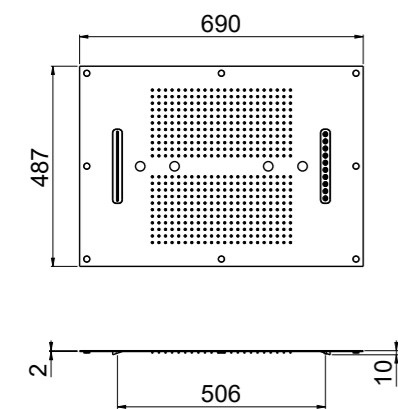

- Anti-liming
- Chromotherapy
- Rain
- Atomizers
- Blade-jet waterfall
- Tropical waterfall