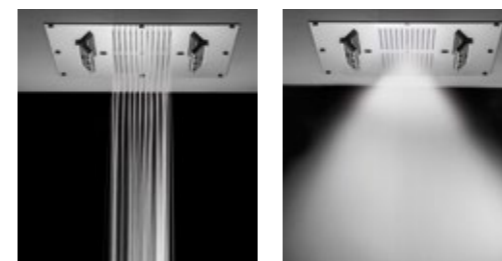

AVAILABLE FINISHINGS

- MODERN 1
- CLASSIC 1
- PVD 1

Warning! Finishes CRNE, VR, OROS not feasible

ART	CHROMOTHERAPY	ATOMIZERS	WATER-FALLS	No. WAYS	€
23075X-CRX			● 2	3	1.926,00
23075X/S-CRX*	● 2		● 2	3	2.615,00
23075XN-CRX		● 1	● 2	4	2.005,00
23075XN/S-CRX*	● 2	● 1	● 2	4	2.705,00

*Components not included for chromotherapy: Switch control or remote control. See page 386

N.B. Also available with RGBW, chromotherapy spotlights and white light by adding W to article code.

EX: 23075XN/W/S-CRX.
White light surcharge: 2 spotlights add € 113.00 to list price.

For finishing surcharge, see table on the inside cover of the catalogue
See installation heights page 556
1 See details page 540
2 See details page 542
3 See details page 541
4 See details page 542
5 See details page 546

- Anti-liming
- Chromotherapy
- Rain
- Atomizers
- Single waterfall