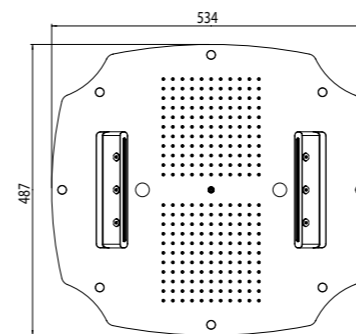

700 x 500

- Inspectable and serviceable
- 4 replaceable cartridges ¹
- Minimum flow rate standard version 20 l/min
- Pressure limiter at 1 bar ²
- Version with ECO rain jet ³ available
- Easy-clean system, anti-liming silicone nozzles
- Recommended optional safety kit ⁴
- Chrome

550 x 500

- Inspectable and serviceable
- 2 replaceable cartridges ¹
- Minimum flow rate standard version 20 l/min
- Pressure limiter at 1 bar ²
- Version with ECO rain jet ³ available
- Easy-clean system, anti-liming silicone nozzles
- Recommended optional safety kit ⁴
- Chrome

Concealed Shower Heads

Features:

- Rain with 484 nozzles
- 2 inspectable and serviceable waterfalls with adjustable jet ⁵
- Misting, 2 jets
- Chromotherapy, 2 RGB LED spotlights

AVAILABLE FINISHINGS

- MODERN 1
- CLASSIC 1
- PVD 1

Warning! Finishes CRNE, VR, OROS not feasible

ART	CHROMOTHERAPY	ATOMIZERS	WATER-FALLS	No. WAYS	€
23071X-CRX			● 2	3	2.389,00
23071X/S-CRX*	● 2		● 2	3	3.134,00
23071XN-CRX		● 2	● 2	4	2.577,00
23071XN/S-CRX*	● 2	● 2	● 2	4	3.296,00

*Components not included for chromotherapy: Switch control or remote control. See page 386

N.B. Also available with RGBW, chromotherapy spotlights and white light by adding W to article code.

EX: 23071XN/W/S-CRX.
White light surcharge: 2 spotlights add € 113.00 to list price.

For finishing surcharge, see table on the inside cover of the catalogue
See installation heights page 556
1 See details page 540
2 See details page 542
3 See details page 541
4 See details page 542
5 See details page 546

Concealed Shower Heads

Features:

- Rain with 242 nozzles
- 2 inspectable and serviceable waterfalls with adjustable jet ⁵
- Misting, 1 jet
- Chromotherapy, 2 RGB LED spotlights

AVAILABLE FINISHINGS

- MODERN 1
- CLASSIC 1
- PVD 1

Warning! Finishes CRNE, VR, OROS not feasible