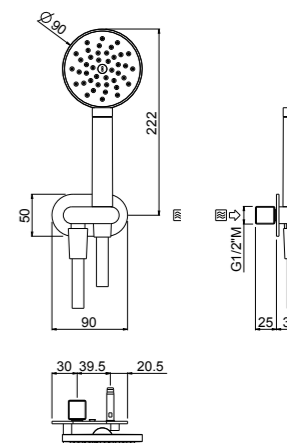

AVAILABLE FINISHINGS

-

PN See legend on page 10

ART. 66272-CR/NE shower brass € 231,00

Stilo 4 Black

- 1 jet shower, anti-liming, inspectable and serviceable, brass
- Handle in matt black abs
- Wall outlet with holder
- Fitting G 1/2"
- PVC flexible hose 150 cm double anti-torsion
- Chrome