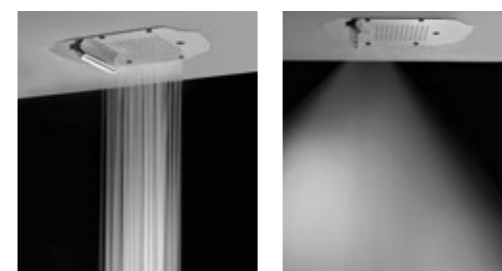

Features:

- Rain with 121 nozzles
- Inspectable and serviceable waterfall with adjustable jet ⁴
- Misting, 1 jet
- Chromotherapy, 1 RGB LED spotlight

AVAILABLE FINISHINGS

- MODERN 1
- CLASSIC 1
- PVD 1

Warning! Finish CRNE not feasible