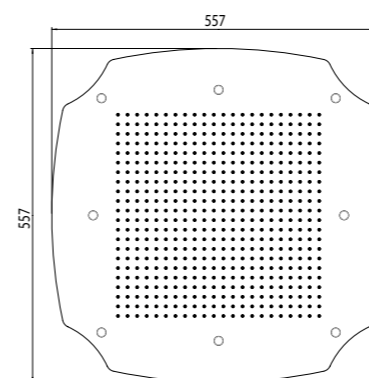

Features:

- Rain with 484 nozzles

ART	CHROMO-THERAPY	ATOMIZERS	WATER-FALLS	No. WAYS	€
23074X-CRX				1	1.219,00

AVAILABLE FINISHINGS

MODERN	1
CLASSIC	1
PVD	1

Warning! Finishes CRNE, VR, OROS not feasible

For finishing surcharge, see table on the inside cover of the catalogue
See installation heights page 556
1 See details page 540
2 See details page 542
3 See details page 541
4 See details page 542