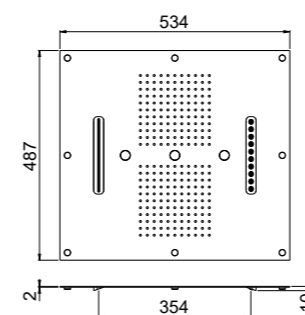

- Anti-liming
- Chromotherapy
- Rain
- Atomizers
- Blade-jet waterfall
- Tropical waterfall