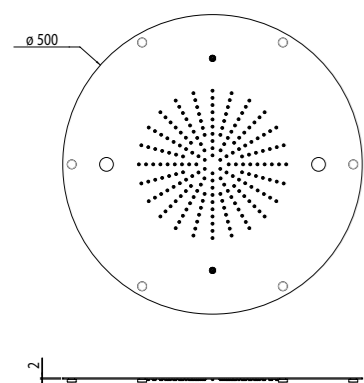

ART	CHROMOTHERAPY	ATOMIZERS	No. WAYS	€
23066X/S-CRX*	● 2		1	1.678,00
23066XN-CRX		● 2	2	1.158,00
23066XN/S-CRX*	● 2	● 2	2	1.844,00

*Components not included for chromotherapy:
Switch control or remote control. See page 386

N.B. Also available with RGBW, chromotherapy spotlights
and white light by adding W to article code.

EX: 23066XN/W/S-CRX
White light surcharge: 2 spotlights add € 113.00 to list price.