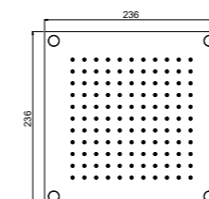

240 x 240

- Inspectable and serviceable
- 1 replaceable cartridge ¹
- Minimum flow rate 5 l/min
- Pressure limiter ²
- Easy-clean system, anti-liming silicone nozzles
- Recommended optional safety kit ³
- Chrome

Funzioni:

- Rain with 121 nozzles

AVAILABLE FINISHINGS

- MODERN 1
- CLASSIC 1
- PVD 1

ART	CHROMOTHERAPY	ATOMIZERS	WATER-FALLS	No. WAYS	€
23009X-CRX				1	293,00

For finishing surcharge, see table on the inside cover of the catalogue

See installation heights page 556

1 See details page 540

2 See details page 542

3 See details page 542