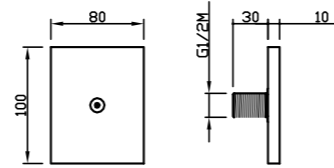

Atomizer Quadro

- Concealed ¹
- Inspectable and serviceable
- Misting jet
- Minimum flow rate 1 l/m
- Chrome