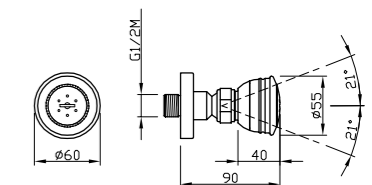

ART. 24950-CR € 101,00

**Body-jet Sferico**

- External
- Orientable
- Hydromassage jet
- Minimum flow rate 4,5 l/m
- Chrome

AVAILABLE FINISHINGS
MODERN 9
CLASSIC 9

For finishing surcharge, see table on the inside cover
of the catalogue