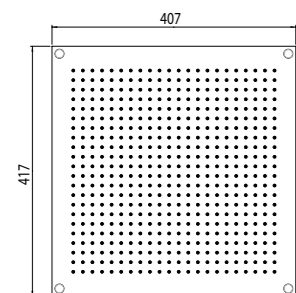

410 x 410

- Inspectable and serviceable
- 4 replaceable cartridges ¹
- Minimum flow rate 16 l/min
- Pressure limiter at 1 bar ²
- Version with ECO rain jet ³ available
- Easy-clean system, anti-liming silicone nozzles
- Recommended optional safety kit ⁴
- Chrome

Features:

- Rain with 484 nozzles

AVAILABLE FINISHINGS

- MODERN 1
- CLASSIC 1
- PVD 1

ART	CHROMOTHERAPY	ATOMIZERS	WATER-FALLS	No. WAYS	€
23008X-CRX				1	822,00

For finishing surcharge, see table on the inside cover of the catalogue

See installation heights page 556

1 See details page 540

2 See details page 542

3 See details page 541

4 See details page 542