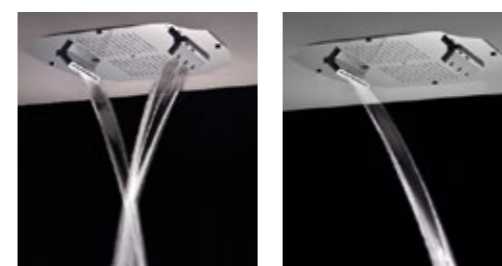

Concealed Shower Heads

Features:

- Rain with 242 nozzles
- 2 inspectable and serviceable waterfalls with adjustable jet ⁵
- Misting, 1 jet
- Chromotherapy, 2 RGB LED spotlights

AVAILABLE FINISHINGS

- MODERN 1
- CLASSIC 1
- PVD 1