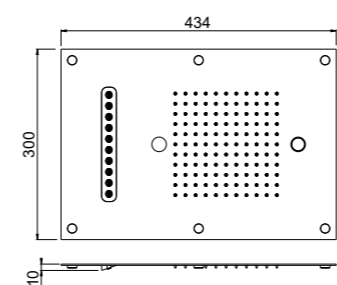

600 x 300

- Inspectable and serviceable
- 2 replaceable cartridges ¹
- Minimum flow rate standard version 10 l/min
- Pressure limiter at 1 bar ²
- Version with ECO rain jet available ³
- Easy-clean system, anti-liming silicone nozzles
- Recommended optional safety kit ⁴
- Chrome

Features:

- Rain with 242 nozzles
- Blade-jet waterfall
- Tropical waterfall
- Misting, 1 jet
- Chromotherapy, 1 RGB LED spotlight

AVAILABLE FINISHINGS

- MODERN 1
- CLASSIC 1
- PVD 1

Warning! Finishes CRNE, VR not feasible

ART	CHROMO-THERAPY	ATOMIZERS	BLADE-JET	TROPICAL	No. WAYS	€
23093X-CRX			● 1		2	1.268,00
23093X/S-CRX*	● 1		● 1		2	1.749,00
23093XN-CRX		● 1	● 1		3	1.311,00
23093XN/S-CRX*	● 1	● 1	● 1		3	1.793,00
23093XT-CRX				● 1	2	1.295,00
23093XT/S-CRX*	● 1			● 1	2	1.776,00
23093XNT-CRX		● 1		● 1	3	1.339,00
23093XNT/S-CRX*	● 1	● 1		● 1	3	1.820,00

*Components not included for chromotherapy: Switch control or remote control. See page 386

N.B. Also available with RGBW, chromotherapy spotlights and white light by adding W to article code.

EX: 23093XN/W/S-CRX.
White light surcharge: for 1 spotlight add € 88,00 to the price.

For finishing surcharge, see table on the inside cover of the catalogue.
See installation heights page 556
1 See details page 540
2 See details page 542
3 See details page 541
4 See details page 542

450 x 300

- Inspectable and serviceable
- 1 replaceable cartridge ¹
- Minimum flow rate standard version 10 l/min
- Pressure limiter at 1 bar ²
- Easy-clean system, anti-liming silicone nozzles
- Recommended optional safety kit ⁴
- Chrome

Features:

- Rain with 121 nozzles
- Blade-jet waterfall
- Tropical waterfall
- Misting, 1 jet
- Chromotherapy, 1 RGB LED spotlight

AVAILABLE FINISHINGS

- MODERN 1
- CLASSIC 1
- PVD 1