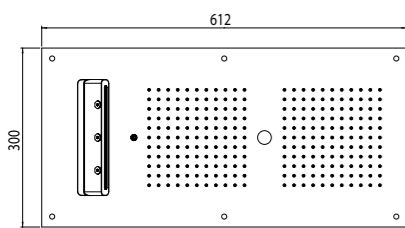

AVAILABLE FINISHINGS

- MODERN 1
- CLASSIC 1
- PVD 1

Warning! Finishes CRNE, VR not feasible

ART	CHROMOTHERAPY	ATOMIZERS	WATER-FALLS	No. WAYS	€
23073X-CRX			● 1	2	1.334,00
23073X/S-CRX*	● 1		● 1	2	1.893,00
23073XN-CRX		● 1	● 1	3	1.411,00
23073XN/S-CRX*	● 1	● 1	● 1	3	1.975,00

*Components not included for chromotherapy: Switch control or remote control. See page 386

N.B. Also available with RGBW, chromotherapy spotlights and white light by adding W to article code.

EX: 23073XN/W/S-CRX.
White light surcharge: 1 spotlight add € 88.00 to list price.

For finishing surcharge, see table on the inside cover of the catalogue
See installation heights page 556
1 See details page 540
2 See details page 542
3 See details page 541
4 See details page 542
5 See details page 546

- Anti-liming
- Chromotherapy
- Rain
- Atomizers
- Single waterfall