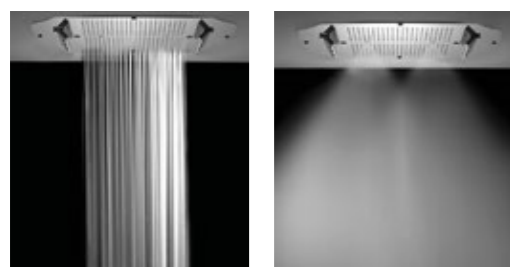

550 x 500

- Inspectable and serviceable
- 2 replaceable cartridges ¹
- Minimum flow rate standard version 20 l/min
- Pressure limiter at 1 bar ²
- Version with ECO rain jet ³ available
- Easy-clean system, anti-liming silicone nozzles
- Recommended optional safety kit ⁴
- Chrome

Concealed Shower Heads