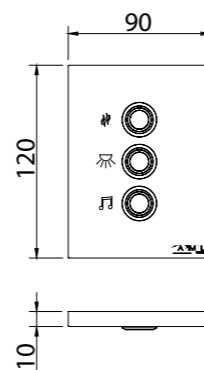

AVAILABLE FINISHINGS

MODERN	10
CLASSIC	9
PVD	9

For finishing surcharge, see table on the inside cover of the catalogue