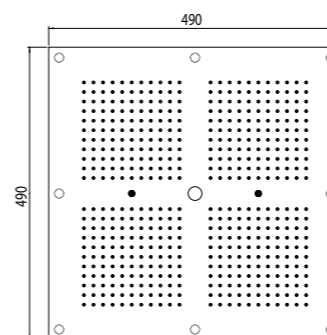

ART	CHROMOTHERAPY	ATOMIZERS	No. WAYS	€
23057X/S-CRX*	● 1		1	1.666,00
23057XN-CRX		● 2	2	1.285,00
23057XN/S-CRX*	● 1	● 2	2	1.840,00

*Components not included for chromotherapy: Switch control or remote control. See page 386

N.B. Also available with RGBW, chromotherapy spotlights and white light by adding W to article code.

EX: 23057XN/W/S-CRX
White light surcharge: 1 spotlight add € 88,00 to list price.

For finishing surcharge, see table on the inside cover of the catalogue
See installation heights page 556
1 See details page 540
2 See details page 542
3 See details page 541
4 See details page 542

- Anti-liming
- Chromotherapy
- Rain
- Atomizers