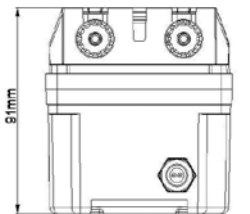

Essences tank 5 l

- Eucalyptus
- Maracuja
- Orange
- Cold Mint