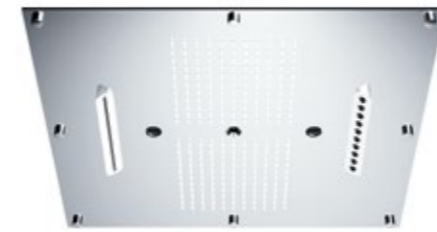

550 x 500

- Inspectable and serviceable
- 2 replaceable cartridges ¹
- Minimum flow rate standard version 20 l/min
- Pressure limiter at 1 bar ²
- Version with ECO rain jet available ³
- Easy-clean system, anti-liming silicone nozzles
- Recommended optional safety kit ⁴
- Chrome

Features:

- Rain with 242 nozzles
- 1 or 2 blade-jet waterfall
- 1 or 2 tropical waterfall
- Misting, 1 jet
- Chromotherapy, 2 RGB LED spotlights

AVAILABLE FINISHINGS

- MODERN 1
- CLASSIC 1
- PVD 1

Warning! Finishes CRNE, VR, OROS not feasible

ART	CHROMO-THERAPY	ATOMIZERS	BLADE-JET	TROPICAL	No. WAYS	€
23092X-CRX			● 2		3	1.797,00
23092X/S-CRX*	● 2		● 2		3	2.388,00
23092XN-CRX		● 1	● 2		4	1.841,00
23092XN/S-CRX*	● 2	● 1	● 2		4	2.432,00
23092XT-CRX				● 2	3	1.852,00
23092XT/S-CRX*	● 2			● 2	3	2.443,00
23092XNT-CRX		● 1		● 2	4	1.896,00
23092XNT/S-CRX*	● 2	● 1		● 2	4	2.487,00
23092XCT-CRX			● 1	● 1	3	1.825,00
23092XCT/S-CRX*	● 2		● 1	● 1	3	2.416,00
23092XNCT-CRX		● 1	● 1	● 1	4	1.868,00
23092XNCT/S-CRX*	● 2	● 1	● 1	● 1	4	2.459,00

*Components not included for chromotherapy: Switch control or remote control. See page 386

N.B. Also available with RGBW, chromotherapy spotlights and white light by adding W to article code.

EX: 23092XN/W/S-CRX.
White light surcharge: for 2 spotlights add € 113,00 to the price.

For finishing surcharge, see table on the inside cover of the catalogue
See installation heights page 556
See details page 548
1 See details page 540
2 See details page 542
3 See details page 541
4 See details page 542