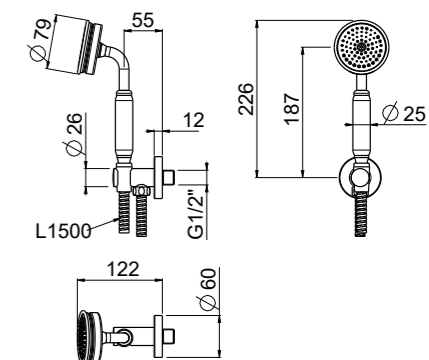

AVAILABLE FINISHINGS

- MODERN 8
- CLASSIC 8
- PVD 6

For finishing surcharge, see table on the inside cover of the catalogue