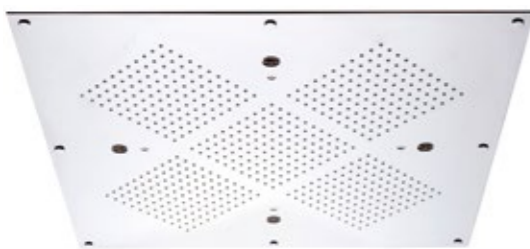

610 x 610

- Inspectable and serviceable
- 5 replaceable cartridges¹
- Minimum flow rate standard version 20 l/min
- Pressure limiter at 1 bar²
- Version with ECO rain jet³ available
- Easy-clean system, anti-liming silicone nozzles
- Recommended optional safety kit⁴
- Chrome