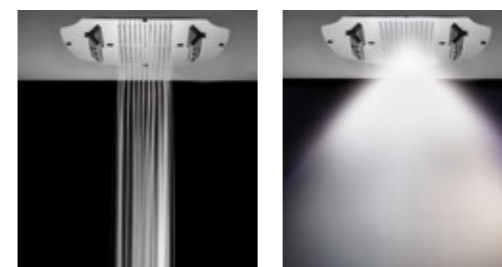

Concealed Shower Heads