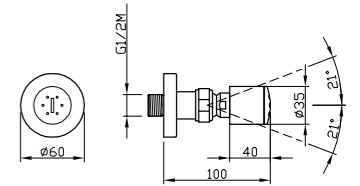

- External
- Orientable
- Hydromassage jet
- Minimum flow rate 4,5 l/m
- Chrome

AVAILABLE FINISHINGS
MODERN 9
CLASSIC 9

For finishing surcharge, see table on the inside cover
of the catalogue

ART. 24970-CR € 96,00