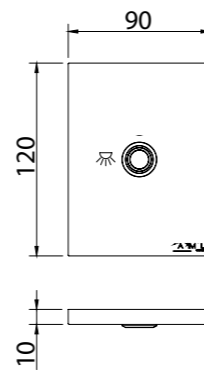

AVAILABLE FINISHINGS

MODERN	10
CLASSIC	9
PVD	9

For finishing surcharge, see table on the inside cover of the catalogue