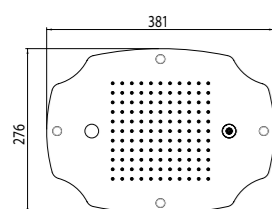

400 x 300

- Inspectable and serviceable
- 1 replaceable cartridge ¹
- Minimum flow rate 5 l/min
- Pressure limiter at 1 bar ²
- Easy-clean system, anti-liming silicone nozzles
- Recommended optional safety kit ³
- Chrome

Features:

- Rain with 121 nozzles
- Misting, 1 or 2 jets
- Chromotherapy, 1 or 2 RGB LED spotlights

AVAILABLE FINISHINGS

MODERN	1
CLASSIC	1
PVD	1

ART	CHROMOTHERAPY	ATOMIZERS	No. WAYS	€
23077X/S-CRX*	● 2		1	1.225,00
23077XN-CRX		● 2	2	709,00
23077XN/S-CRX*	● 1	● 1	2	1.174,00

*Components not included for chromotherapy:
Switch control or remote control. See page 386

N.B. Also available with RGBW, chromotherapy spotlights
and white light by adding W to article code.

EX: 23077XN/S-CRX.
White light surcharge: 2 spotlights add € 113.00 to list price.

For finishing surcharge, see table on the inside cover of the catalogue
See installation heights page 556
1 See details page 540
2 See details page 542
3 See details page 542

550 x 550

- Inspectable and serviceable
- 4 replaceable cartridges ¹
- Minimum flow rate 16 l/min
- Pressure limiter at 1 bar ²
- Version with ECO rain jet ³ available
- Easy-clean system, anti-liming silicone nozzles
- Recommended optional safety kit ⁴
- Chrome

Features:

- Rain with 484 nozzles

ART	CHROMO-THERAPY	ATOMIZERS	WATER-FALLS	No. WAYS	€
23074X-CRX				1	1.219,00

AVAILABLE FINISHINGS

MODERN	1
CLASSIC	1
PVD	1

Warning! Finishes CRNE, VR, OROS not feasible

For finishing surcharge, see table on the inside cover of the catalogue
See installation heights page 556
1 See details page 540
2 See details page 542
3 See details page 541
4 See details page 542

400 x 300