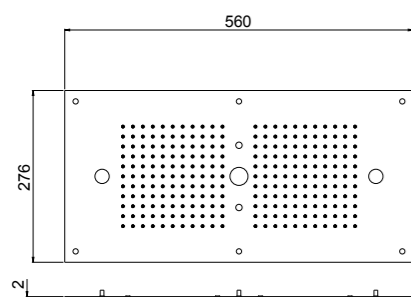

AVAILABLE FINISHINGS

- MODERN 1
- CLASSIC 1
- PVD 1

Warning! Finishes CRNE, VR not feasible

ART	CHROMOTHERAPY	ATOMIZERS	KNEIPP	No. WAYS	€
23090XKN-CRX		● 2	● 1	3	1.158,00
23090XKN/S-CRX	● 2	● 2	● 1	3	1.778,00

*Components not included for chromotherapy:
Switch control or remote control. See page 386

N.B. Also available with RGBW, chromotherapy spotlights and white light by adding W to article code.

EX: 23090XKN/W/S-CRX
White light surcharge: 2 spotlights add € 113.00 to list price.

For finishing surcharge, see table on the inside cover of the catalogue
See installation heights page 556
1 See details page 540
2 See details page 542
3 See details page 541
4 See details page 542

- Anti-liming
- Chromotherapy
- Rain
- Atomizers
- Kneipp