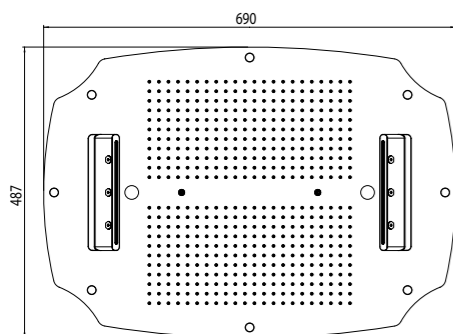

ART	CHROMOTHERAPY	ATOMIZERS	WATER-FALLS	No. WAYS	€
23071X-CRX			● 2	3	2.389,00
23071X/S-CRX*	● 2		● 2	3	3.134,00
23071XN-CRX		● 2	● 2	4	2.577,00
23071XN/S-CRX*	● 2	● 2	● 2	4	3.296,00

*Components not included for chromotherapy: Switch control or remote control. See page 386

N.B. Also available with RGBW, chromotherapy spotlights and white light by adding W to article code.

EX: 23071XN/W/S-CRX.
White light surcharge: 2 spotlights add € 113.00 to list price.

For finishing surcharge, see table on the inside cover of the catalogue
See installation heights page 556
1 See details page 540
2 See details page 542
3 See details page 541
4 See details page 542
5 See details page 546