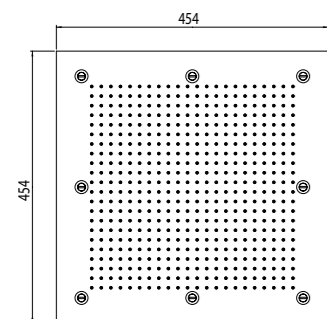

- Features:**
- Rain with 242 nozzles

AVAILABLE FINISHINGS

MODERN	1
CLASSIC	1
PVD	1

Warning! Finishes CRNE not feasible

ART	CHROMOTHERAPY	ATOMIZERS	WATER-FALLS	No. WAYS	€
23080X-CRX				1	857,00

For finishing surcharge, see table on the inside cover of the catalogue
See installation heights page 556
1 See details page 540
2 See details page 542
3 See details page 541
4 See details page 542