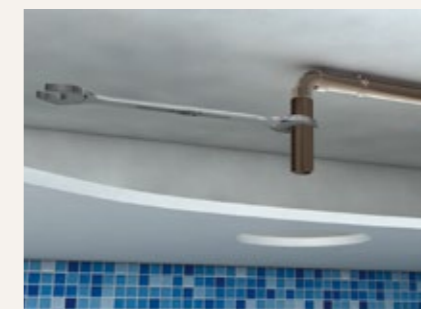

B
Prepare a hole of approximately Ø 150 mm in the false ceiling near the plumbing connection, screw hermetically the threaded fitting using a 24 mm wrench with hemp or similar materials.