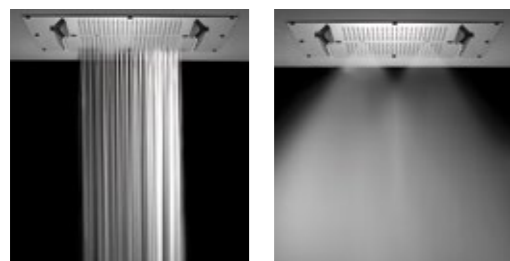

AVAILABLE FINISHINGS

- MODERN 1
- CLASSIC 1
- PVD 1

Warning! Finishes CRNE, VR, OROS not feasible

ART	CHROMOTHERAPY	ATOMIZERS	WATER-FALLS	No. WAYS	€
23070X-CRX			● 2	3	2.221,00
23070X/S-CRX*	● 2		● 2	3	2.920,00
23070XN-CRX		● 2	● 2	4	2.397,00
23070XN/S-CRX*	● 2	● 2	● 2	4	3.113,00

*Components not included for chromotherapy: Switch control or remote control. See page 386

N.B. Also available with RGBW, chromotherapy spotlights and white light by adding W to article code.

EX: 23070XN/W/S-CRX.
White light surcharge: 2 spotlights add € 113.00 to list price.

For finishing surcharge, see table on the inside cover of the catalogue
See installation heights page 556
1 See details page 540
2 See details page 542
3 See details page 541
4 See details page 542
5 See details page 546

- Anti-liming
- Chromotherapy
- Rain
- Atomizers
- Single waterfall