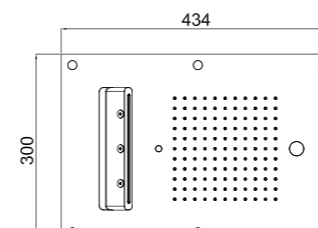

Features:

- Rain with 121 nozzles
- Inspectable and serviceable waterfall with adjustable jet ⁴
- Misting, 1 jet
- Chromotherapy, 1 RGB LED spotlight

AVAILABLE FINISHINGS

- MODERN 1
- CLASSIC 1
- PVD 1

ART	CHROMOTHERAPY	ATOMIZERS	WATER-FALLS	No. WAYS	€
23079X-CRX			● 1	2	1.163,00
23079X/S-CRX*	● 1		● 1	2	1.716,00
23079XN-CRX		● 1	● 1	3	1.241,00
23079XN/S-CRX*	● 1	● 1	● 1	3	1.793,00