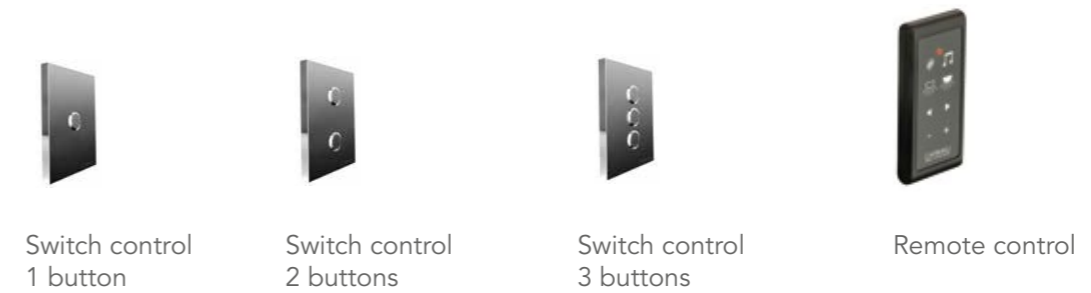

from page 386

ART. 66710-CR shower brass € 238,00

Select

- 1 jet shower, anti-liming, inspectable and serviceable, brass
- Wall outlet with holder
- Fitting G 1/2"
- PVC flexible hose 150 cm double anti-torsion
- Chrome