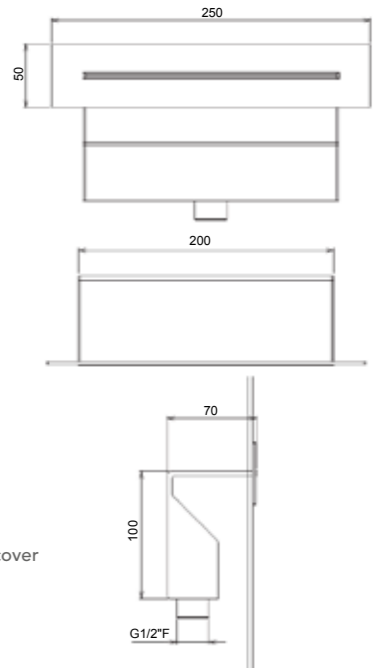

AVAILABLE FINISHINGS

- MODERN 7
- CLASSIC 7
- PVD 7

For finishing surcharge, see table on the inside cover of the catalogue
See installation heights page 562
1 Prepare concealed housing
PN See legend on page 10