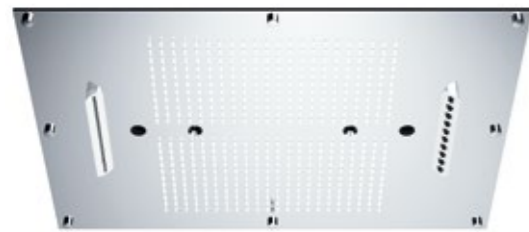

700 x 500

- Inspectable and serviceable
- 4 replaceable cartridges ¹
- Minimum flow rate standard version 20 l/min
- Pressure limiter at 1 bar ²
- Version with ECO rain jet available ³
- Easy-clean system, anti-liming silicone nozzles
- Recommended optional safety kit ⁴
- Chrome

Features:

- Rain with 484 nozzles
- 1 or 2 blade-jet waterfall
- 1 or 2 tropical waterfall
- Misting, 2 jets
- Chromotherapy, 2 RGB LED spotlights

AVAILABLE FINISHINGS

- MODERN 1
- CLASSIC 1
- PVD 1

Warning! Finishes CRNE, VR, OROS not feasible

ART	CHROMO-THERAPY	ATOMIZERS	BLADE-JET	TROPICAL	No. WAYS	€
23091X-CRX			● 2		3	2.118,00
23091X/S-CRX*	● 2		● 2		3	2.709,00
23091XN-CRX		● 2	● 2		4	2.222,00
23091XN/S-CRX*	● 2	● 2	● 2		4	2.813,00
23091XT-CRX				● 2	3	2.173,00
23091XT/S-CRX*	● 2			● 2	3	2.764,00
23091XNT-CRX		● 2		● 2	4	2.277,00
23091XNT/S-CRX*	● 2	● 2		● 2	4	2.868,00
23091XCT-CRX			● 1	● 1	3	2.146,00
23091XCT/S-CRX*	● 2		● 1	● 1	3	2.737,00
23091XNCT-CRX		● 2	● 1	● 1	4	2.250,00
23091XNCT/S-CRX*	● 2	● 2	● 1	● 1	4	2.841,00

*Components not included for chromotherapy: Switch control or remote control. See page 386

N.B. Also available with RGBW, chromotherapy spotlights and white light by adding W to article code.

EX: 23091XN/W/S-CRX.
White light surcharge: for 2 spotlights add € 113,00 to the price.

For finishing surcharge, see table on the inside cover of the catalogue.
See installation heights page 556
1 See details page 540
2 See details page 542
3 See details page 541
4 See details page 542