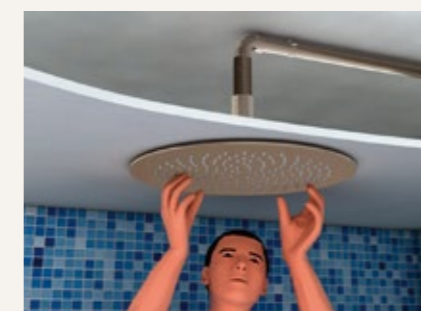

E
Tighten the shower head by hand as shown in the figure.