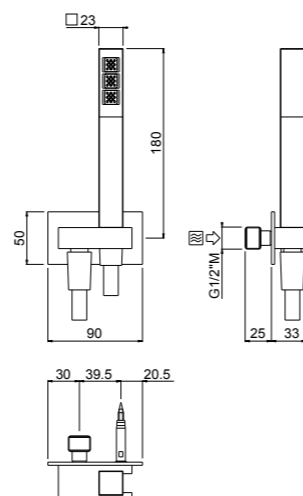

AVAILABLE FINISHINGS

- MODERN 8
- CLASSIC 8
- PVD 6

For finishing surcharge, see table on the inside cover of the catalogue

ART. 66545-CR shower brass € 168,00
ART. 65545-CR shower ABS € 130,00

PN

Square

- Single-function, anti-liming, inspectable and serviceable brass or ABS
- Wall outlet with holder
- Fitting G 1/2"
- PVC flexible hose 150 cm double anti-torsion
- Chrome