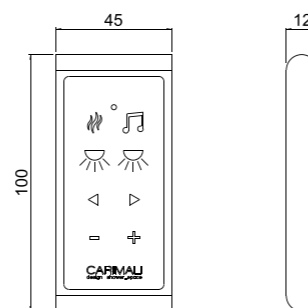

AVAILABLE FINISHINGS

MODERN	10
CLASSIC	9
PVD	9

For finishing surcharge, see table on the inside cover of the catalogue

ART. 0TLC003 € 251,00 *

**Remote control**

- Multifunction remote control with chromotherapy and white light control, audio device on/off and aromatherapy
- Bluetooth system
- Receiver included
- Waterproof IP65 ¹
- Compatible with shower heads and wellness systems paired with switch control
- Wall holder included