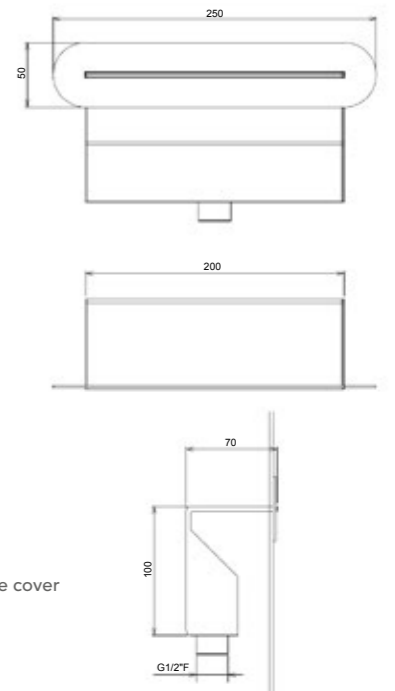

AVAILABLE FINISHINGS

- MODERN 7
- CLASSIC 7
- PVD 7

For finishing surcharge, see table on the inside cover of the catalogue
See installation heights page 562
1 Prepare concealed housing
PN See legend on page 10