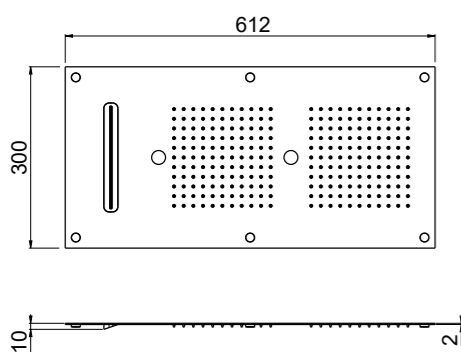

450 x 300

- Inspectable and serviceable
- 1 replaceable cartridge ¹
- Minimum flow rate standard version 10 l/min
- Pressure limiter at 1 bar ²
- Easy-clean system, anti-liming silicone nozzles
- Recommended optional safety kit ⁴
- Chrome

Features:

- Rain with 121 nozzles
- Blade-jet waterfall
- Tropical waterfall
- Misting, 1 jet
- Chromotherapy, 1 RGB LED spotlight

AVAILABLE FINISHINGS

- MODERN 1
- CLASSIC 1
- PVD 1

ART	CHROMO-THERAPY	ATOMIZERS	BLADE-JET	TROPICAL	No. WAYS	€
23094X-CRX			● 1		2	1.067,00
23094X/S-CRX*	● 1		● 1		2	1.549,00
23094XN-CRX		● 1	● 1		3	1.111,00
23094XN/S-CRX*	● 1	● 1	● 1		3	1.592,00
23094XT-CRX				● 1	2	1.095,00
23094XT/S-CRX*	● 1			● 1	2	1.576,00
23094XNT-CRX		● 1		● 1	3	1.139,00
23094XNT/S-CRX*	● 1	● 1		● 1	3	1.620,00

*Components not included for chromotherapy: Switch control or remote control. See page 386

N.B. Also available with RGBW, chromotherapy spotlights and white light by adding W to article code.

EX: 23094XN/W/S-CRX.
White light surcharge: for 1 spotlight add € 88,00 to the price.

For finishing surcharge, see table on the inside cover of the catalogue.
See installation heights page 556
1 See details page 540
2 See details page 542
3 See details page 541
4 See details page 542