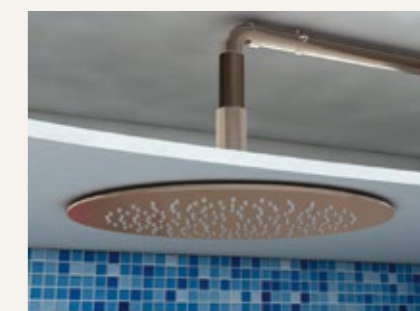

F
When installation is complete, ensure that the shower head is perfectly stick to the false ceiling.