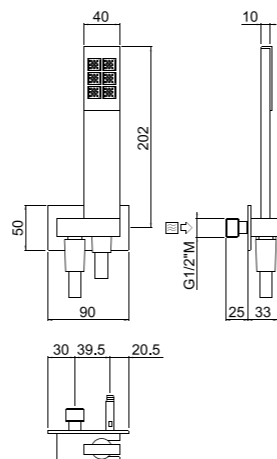

from page 386

ART. 66710-CR shower brass € 238,00

Select

- 1 jet shower, anti-liming, inspectable and serviceable, brass
- Wall outlet with holder
- Fitting G 1/2"
- PVC flexible hose 150 cm double anti-torsion
- Chrome