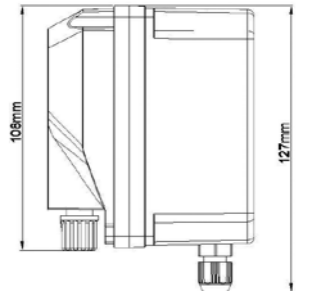

Scented Water System

- Dosing pump including injector, tube kit and wall-mounting plate
- Control unit ¹
- Empty 2l tank

1 Articles not included:
Switch control see page 386
See details page 547