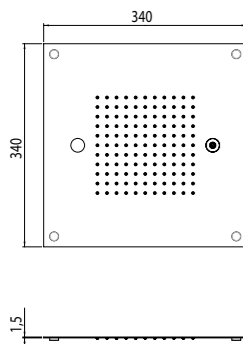

1. **690 x 280**
2. Inspectable and serviceable
   - 3 replaceable cartridges ¹
   - Minimum flow rate standard version 12 l/min
   - Pressure limiter at 1 bar ²
   - Version with ECO rain jet ³ available
   - Easy-clean system, anti-liming silicone nozzles
   - Recommended optional safety kit ⁴
   - Chrome

1. **Features:**
2. Rain with 363 nozzles

AVAILABLE FINISHINGS

MODERN	1
CLASSIC	1
PVD	1

Warning! Finishes CRNE, VR, OROS not feasible

ART	CHROMOTHERAPY	ATOMIZERS	WATER-FALLS	No. WAYS	€
23003X-CRX				1	889,00

For finishing surcharge, see table on the inside cover of the catalogue
See installation heights page 556
1 See details page 540
2 See details page 542
3 See details page 541
4 See details page 542