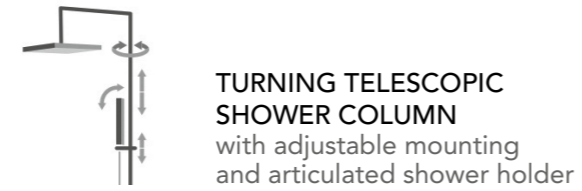

TURNING SHOWER COLUMN with adjustable mounting and articulated shower holder