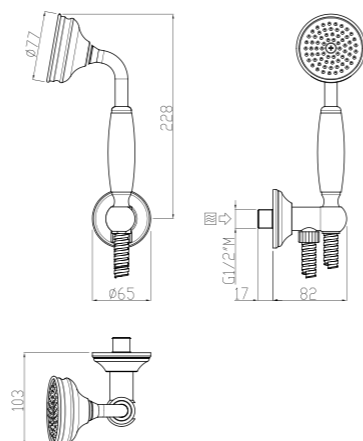

AVAILABLE FINISHINGS

- MODERN 8
- CLASSIC 8
- PVD 6

For finishing surcharge, see table on the inside cover of the catalogue