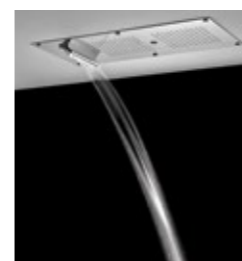

Features:

- Rain with 121 nozzles
- Inspectable and serviceable waterfall with adjustable jet ⁴
- Misting, 1 jet
- Chromotherapy, 1 RGB LED spotlight

AVAILABLE FINISHINGS

- MODERN 1
- CLASSIC 1
- PVD 1

ART	CHROMOTHERAPY	ATOMIZERS	WATER-FALLS	No. WAYS	€
23079X-CRX			● 1	2	1.163,00
23079X/S-CRX*	● 1		● 1	2	1.716,00
23079XN-CRX		● 1	● 1	3	1.241,00
23079XN/S-CRX*	● 1	● 1	● 1	3	1.793,00