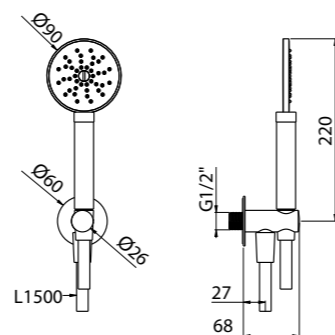

AVAILABLE FINISHINGS

- MODERN 8
- CLASSIC 8
- PVD 6

For finishing surcharge, see table on the inside cover of the catalogue

ART. 65283-CR shower brass € 184,00

Stilo

- 1 jet shower, anti-liming, inspectable and serviceable, brass
- Wall outlet with holder
- Fitting G 1/2"
- PVC flexible hose 150 cm double anti-torsion
- Chrome