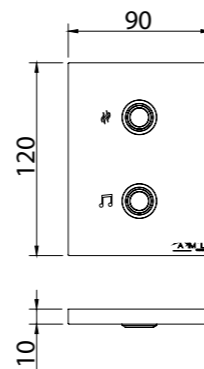

AVAILABLE FINISHINGS

MODERN	10
CLASSIC	9
PVD	9

For finishing surcharge, see table on the inside cover of the catalogue