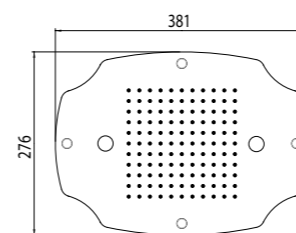

Features:

- Rain with 121 nozzles

ART	CHROMO-THERAPY	ATOMIZERS	WATER-FALLS	No. WAYS	€
23077X-CRX				1	507,00

AVAILABLE FINISHINGS

MODERN	1
CLASSIC	1
PVD	1

For finishing surcharge, see table on the inside cover of the catalogue
See installation heights page 556
1 See details page 540
2 See details page 542
3 See details page 542