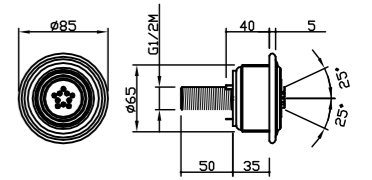

Body-jet Colonial

- Concealed ¹
- Orientable
- Anti-liming
- Inspectable and serviceable
- Hydromassage jet
- Minimum flow rate 4 l/m
- Chrome

AVAILABLE FINISHINGS
MODERN 9
CLASSIC 9
PVD 9

For finishing surcharge, see table on the inside cover
of the catalogue
See installation heights page 564
1 Prepare concealed housing