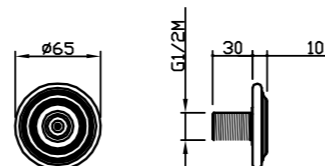

Atomizer Colonial

- Concealed ¹
- Inspectable and serviceable
- Misting jet
- Minimum flow rate 1 l/m
- Chrome