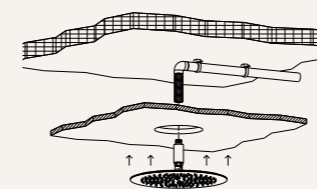

SINGLE-FUNCTION

from page 347

FALSE CEILING SHOWER HEAD INSTALLATION KIT

Kit for installation of MySlim and Ottomillimetri shower heads flush with false ceiling

Use of inspectable and serviceable shower heads is recommended

Patented

ART €
KIT00006 65,50

A
Arrange a ceiling connection with G 1/2" M outlet in the proximity of the location of the shower head to be installed and a false ceiling at a distance from the G 1/2" M outlet between 135 mm and 160 mm.

B
Prepare a hole of approximately Ø 150 mm in the false ceiling near the plumbing connection, screw hermetically the threaded fitting using a 24 mm wrench with hemp or similar materials.

C
Apply the provided felt pads and the protective gasket on the top surface of the shower head. Then screw the adjustment kit on the shower head by using a wrench of 24mm and 22mm.