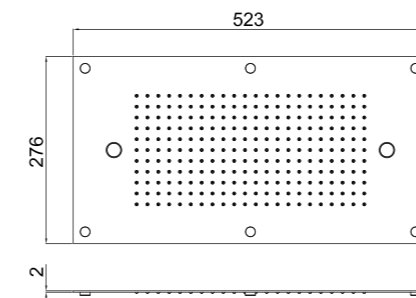

- Features:**
- Rain with 242 nozzles

AVAILABLE FINISHINGS

MODERN	1
CLASSIC	1
PVD	1

Warning! Finishes CRNE not feasible

ART	CHROMOTHERAPY	ATOMIZERS	WATER-FALLS	No. WAYS	€
23080X-CRX				1	857,00

For finishing surcharge, see table on the inside cover of the catalogue
See installation heights page 556
1 See details page 540
2 See details page 542
3 See details page 541
4 See details page 542