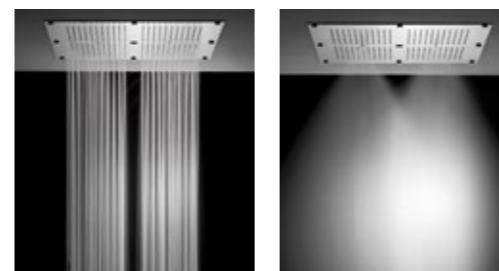

Features:

- Rain with 484 nozzles
- Misting, 2 jets
- Chromotherapy, 1 RGB LED spotlight

AVAILABLE FINISHINGS

- MODERN 1
- CLASSIC 1
- PVD 1

Warning! Finishes CRNE, OROS not feasible