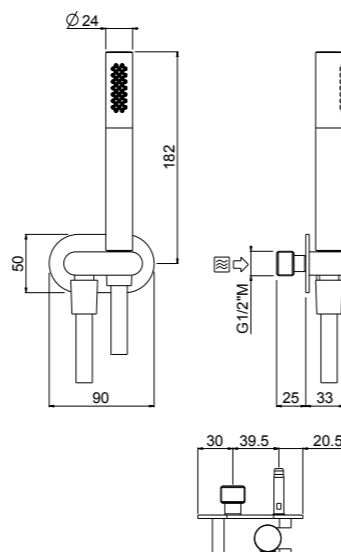

PN

Stick 4

- Single-function, anti-liming, inspectable and serviceable brass or ABS
- Wall outlet with holder
- Fitting G 1/2"
- PVC flexible hose 150 cm double anti-torsion
- Chrome

AVAILABLE FINISHINGS