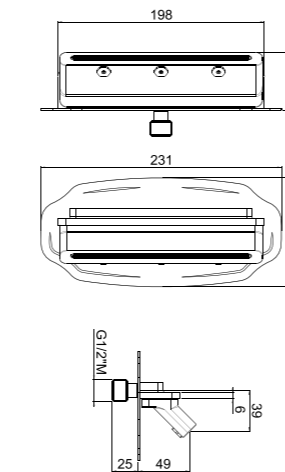

AVAILABLE FINISHINGS

- MODERN 7
- CLASSIC 7
- PVD 7

For finishing surcharge, see table on the inside cover of the catalogue
See installation heights page 563
1 See details page 546
PN See legend on page 10