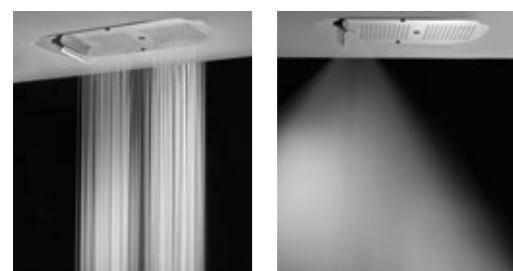

AVAILABLE FINISHINGS

- MODERN 1
- CLASSIC 1
- PVD 1

Warning! Finishes CRNE, VR, OROS not feasible

ART	CHROMOTHERAPY	ATOMIZERS	WATER-FALLS	No. WAYS	€
23072X-CRX			● 1	2	1.528,00
23072X/S-CRX*	● 1		● 1	2	2.128,00
23072XN-CRX		● 1	● 1	3	1.613,00
23072XN/S-CRX*	● 1	● 1	● 1	3	2.192,00

*Components not included for chromotherapy: Switch control or remote control. See page 386

N.B. Also available with RGBW, chromotherapy spotlights and white light by adding W to article code.

EX: 23072XN/W/S-CRX.
White light surcharge: 1 spotlight add € 88.00 to list price.

For finishing surcharge, see table on the inside cover of the catalogue
See installation heights page 556
1 See details page 540
2 See details page 542
3 See details page 541
4 See details page 542
5 See details page 546

- Anti-liming
- Chromotherapy
- Rain
- Atomizers
- Single waterfall