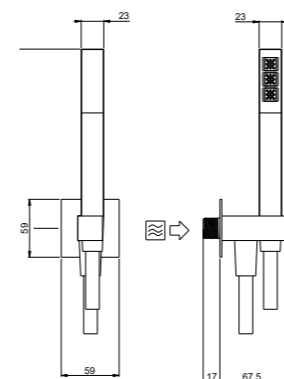

For finishing surcharge, see table on the inside cover of the catalogue

ART. 65645E-CR shower ABS € 86,00

PN

Square Contract

- 1 jet, anti-liming, inspectable and serviceable, ABS
- Wall outlet with holder
- Fitting G 1/2"
- PVC flexible hose 150 cm ECO
- Chrome