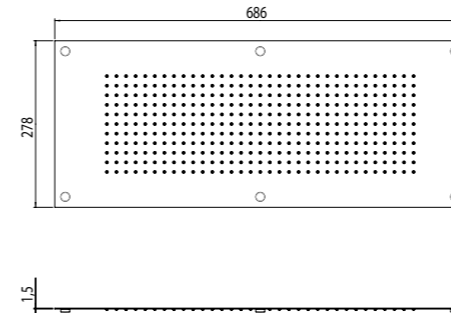

- Features:**
- Rain with 363 nozzles

AVAILABLE FINISHINGS

MODERN	1
CLASSIC	1
PVD	1

Warning! Finishes CRNE, VR, OROS not feasible

ART	CHROMOTHERAPY	ATOMIZERS	WATER-FALLS	No. WAYS	€
23003X-CRX				1	889,00

For finishing surcharge, see table on the inside cover of the catalogue
See installation heights page 556
1 See details page 540
2 See details page 542
3 See details page 541
4 See details page 542