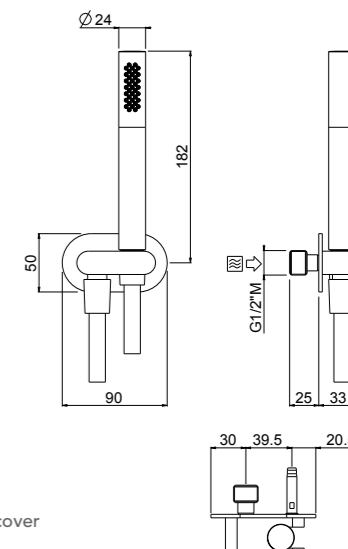

- Single-function, anti-liming, inspectable and serviceable brass or ABS
- Handle matt black abs
- Wall outlet with holder
- Fitting G 1/2"
- PVC flexible hose 150 cm double anti-torsion
- Chrome

AVAILABLE FINISHINGS