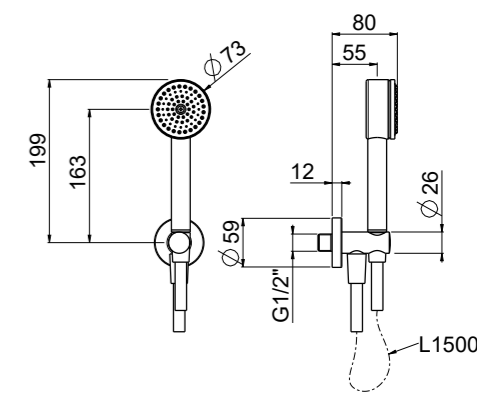

AVAILABLE FINISHINGS

- MODERN 8
- CLASSIC 8
- PVD 6

For finishing surcharge, see table on the inside cover of the catalogue

ART. 65290-CR shower brass € 117,00

Still-Oh

- 1 jet, anti-liming, inspectable and serviceable, brass
- Wall outlet with holder
- Fitting G 1/2"
- PVC flexible hose 150 cm double anti-torsion
- Chrome