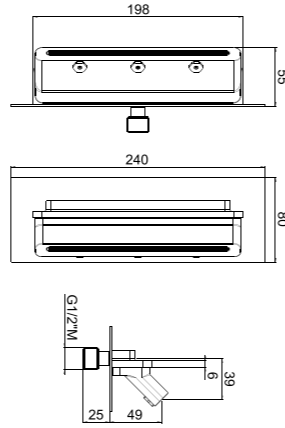

AVAILABLE FINISHINGS

- MODERN 7
- CLASSIC 7
- PVD 7

For finishing surcharge, see table on the inside cover of the catalogue
See installation heights page 563
1 See details page 546
PN See legend on page 10