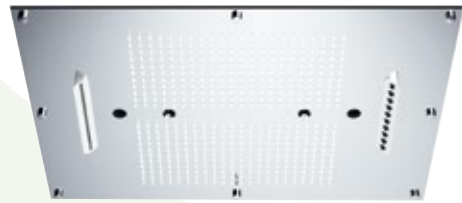

Shower heads New MyDream

Shower heads New MyDream

ref. 23091XNCT/S-CRX
dim. 700x500